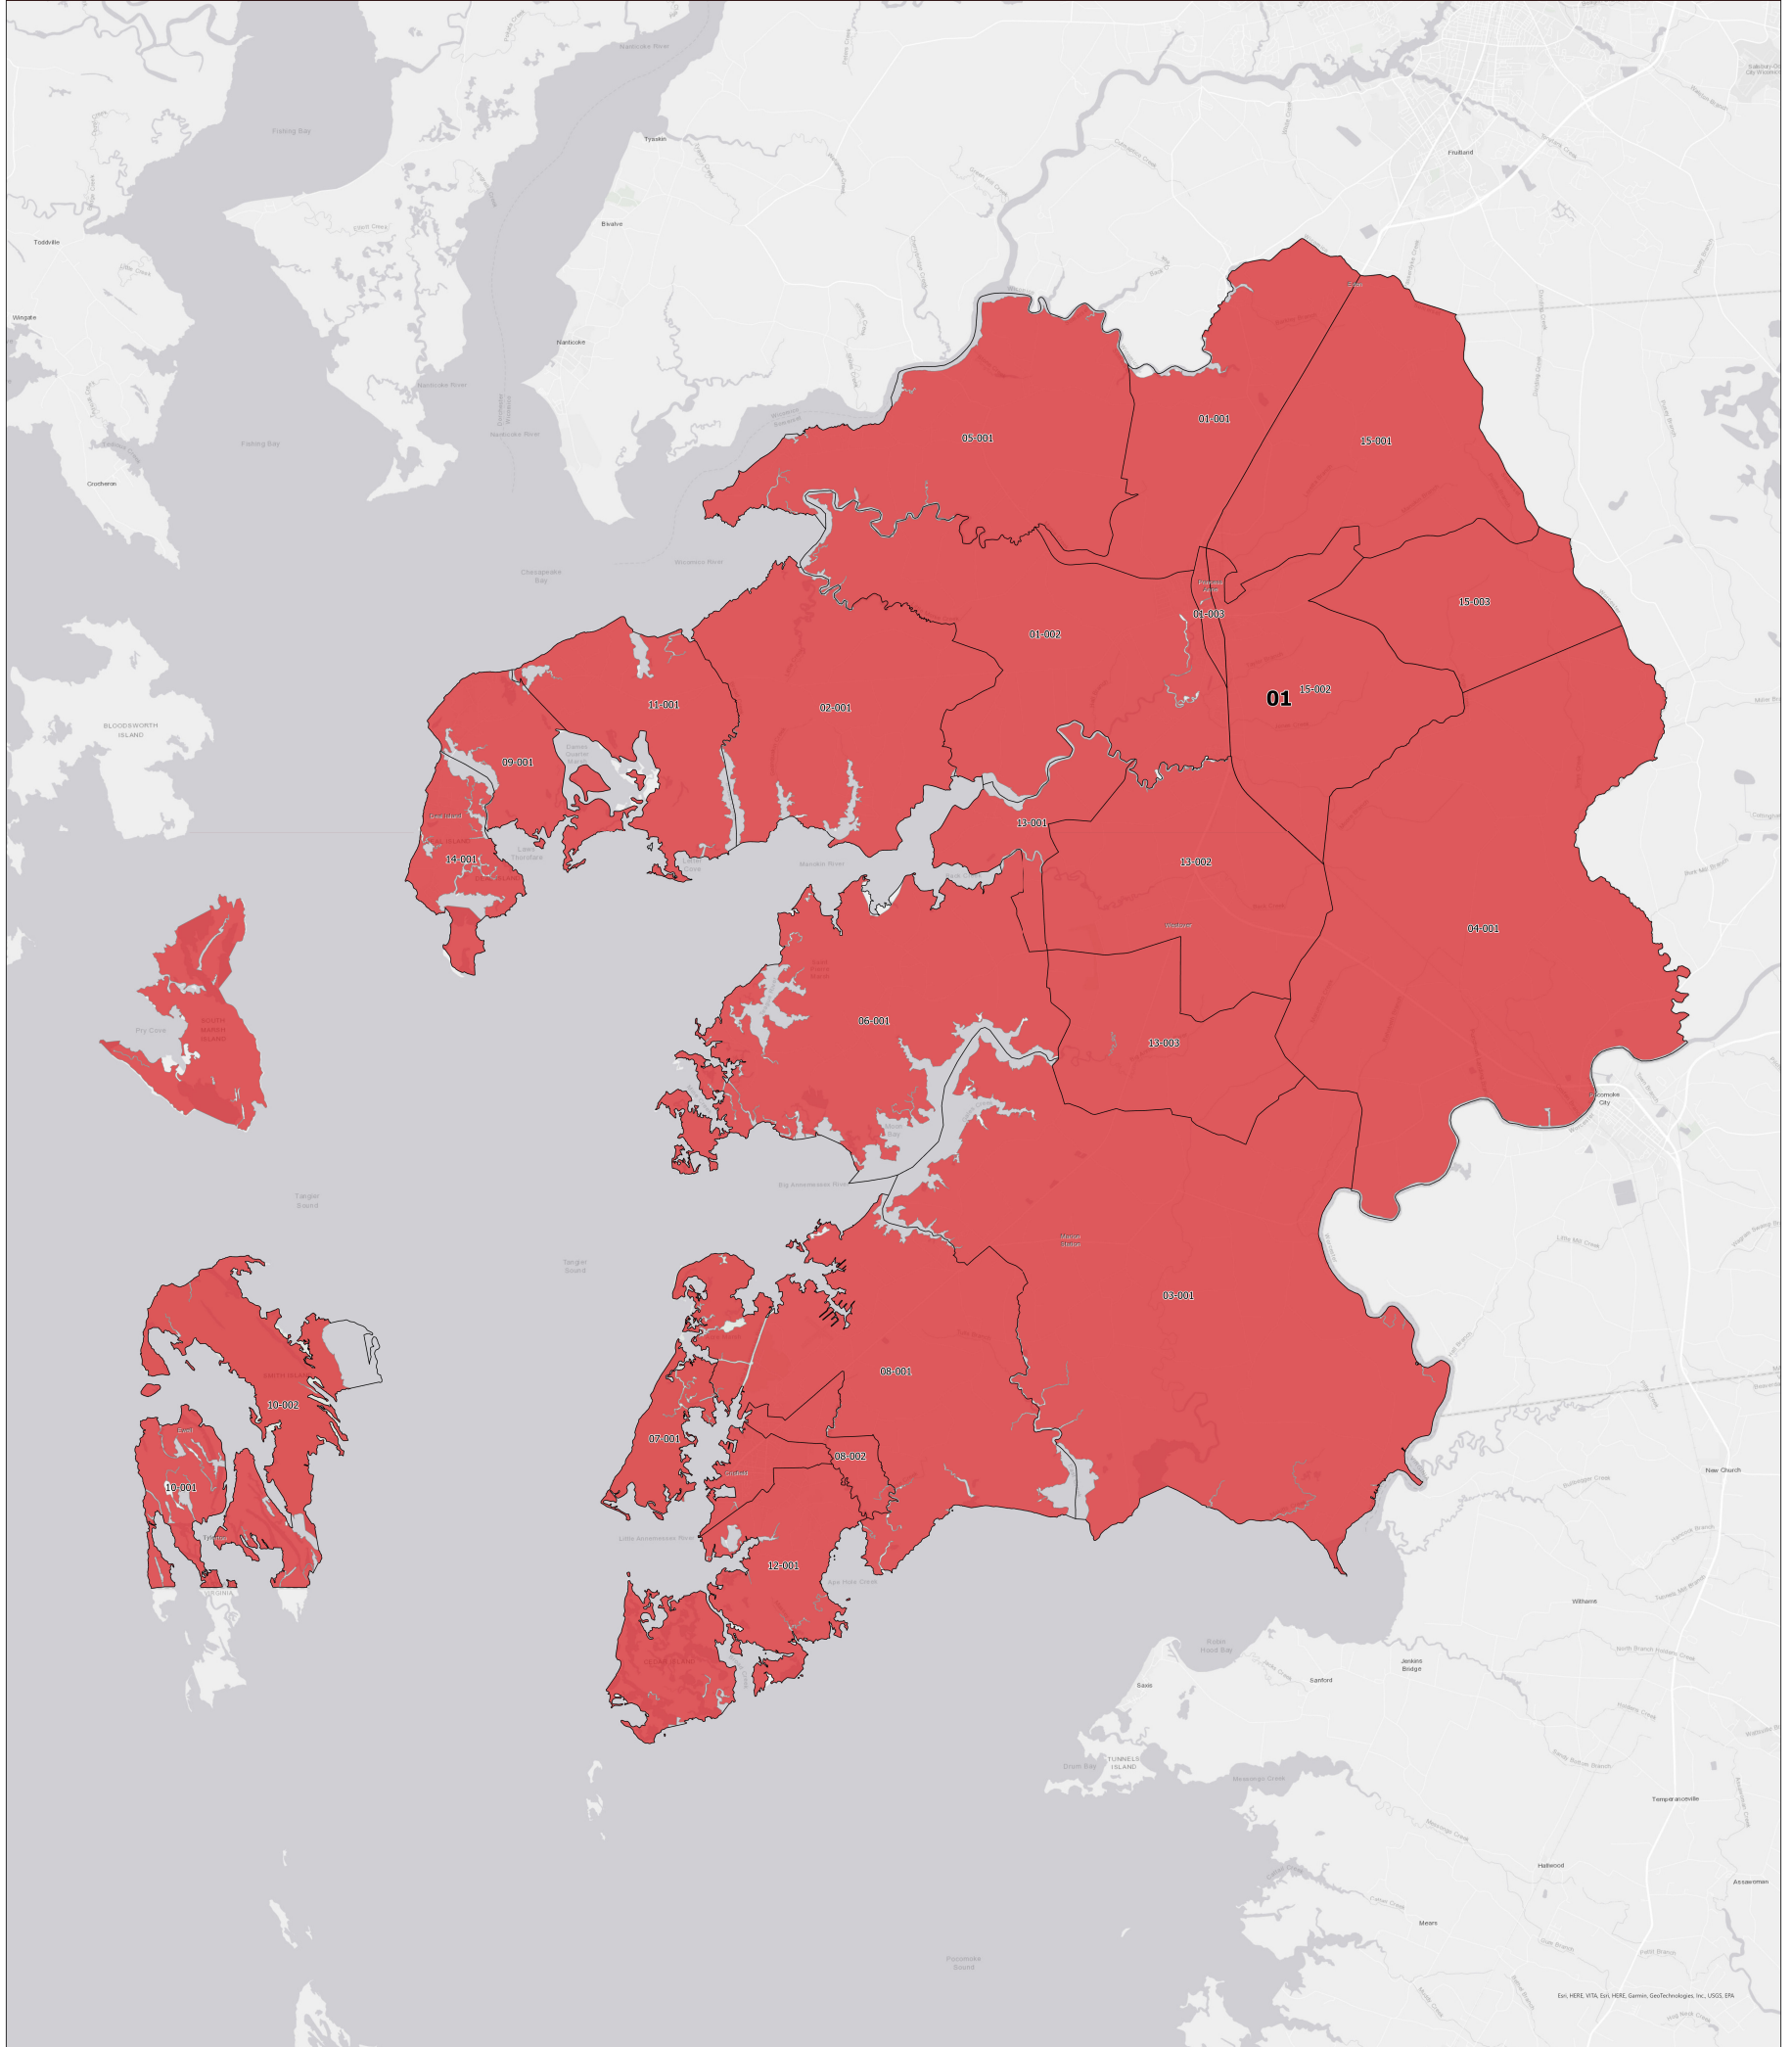

# Maryland 2022 Congressional Districts with 2026 Precincts Somerset County

For more information on 2026 Precinct Maps, visit [MD Election Boundary application](#).

**Data Sources:**

- 2026 precinct boundaries received from counties (including Baltimore City) or digitized by Planning in coordination with counties, with precinct numbers reformatted as needed for statewide consistency.
- Congressional districts sourced from 2020 Census TIGER/Line Files & Senate Bill 1012.

**Notes:**

- Portions of any congressional districts that extend beyond the county are not depicted. Congressional district and precinct boundaries exclude 2020 Census blocks containing water area only.
- Planning may complete minor future adjustments to ensure precincts are edge matched with Census block boundaries.

Legend	
DISTRICT 01	2026 Precincts