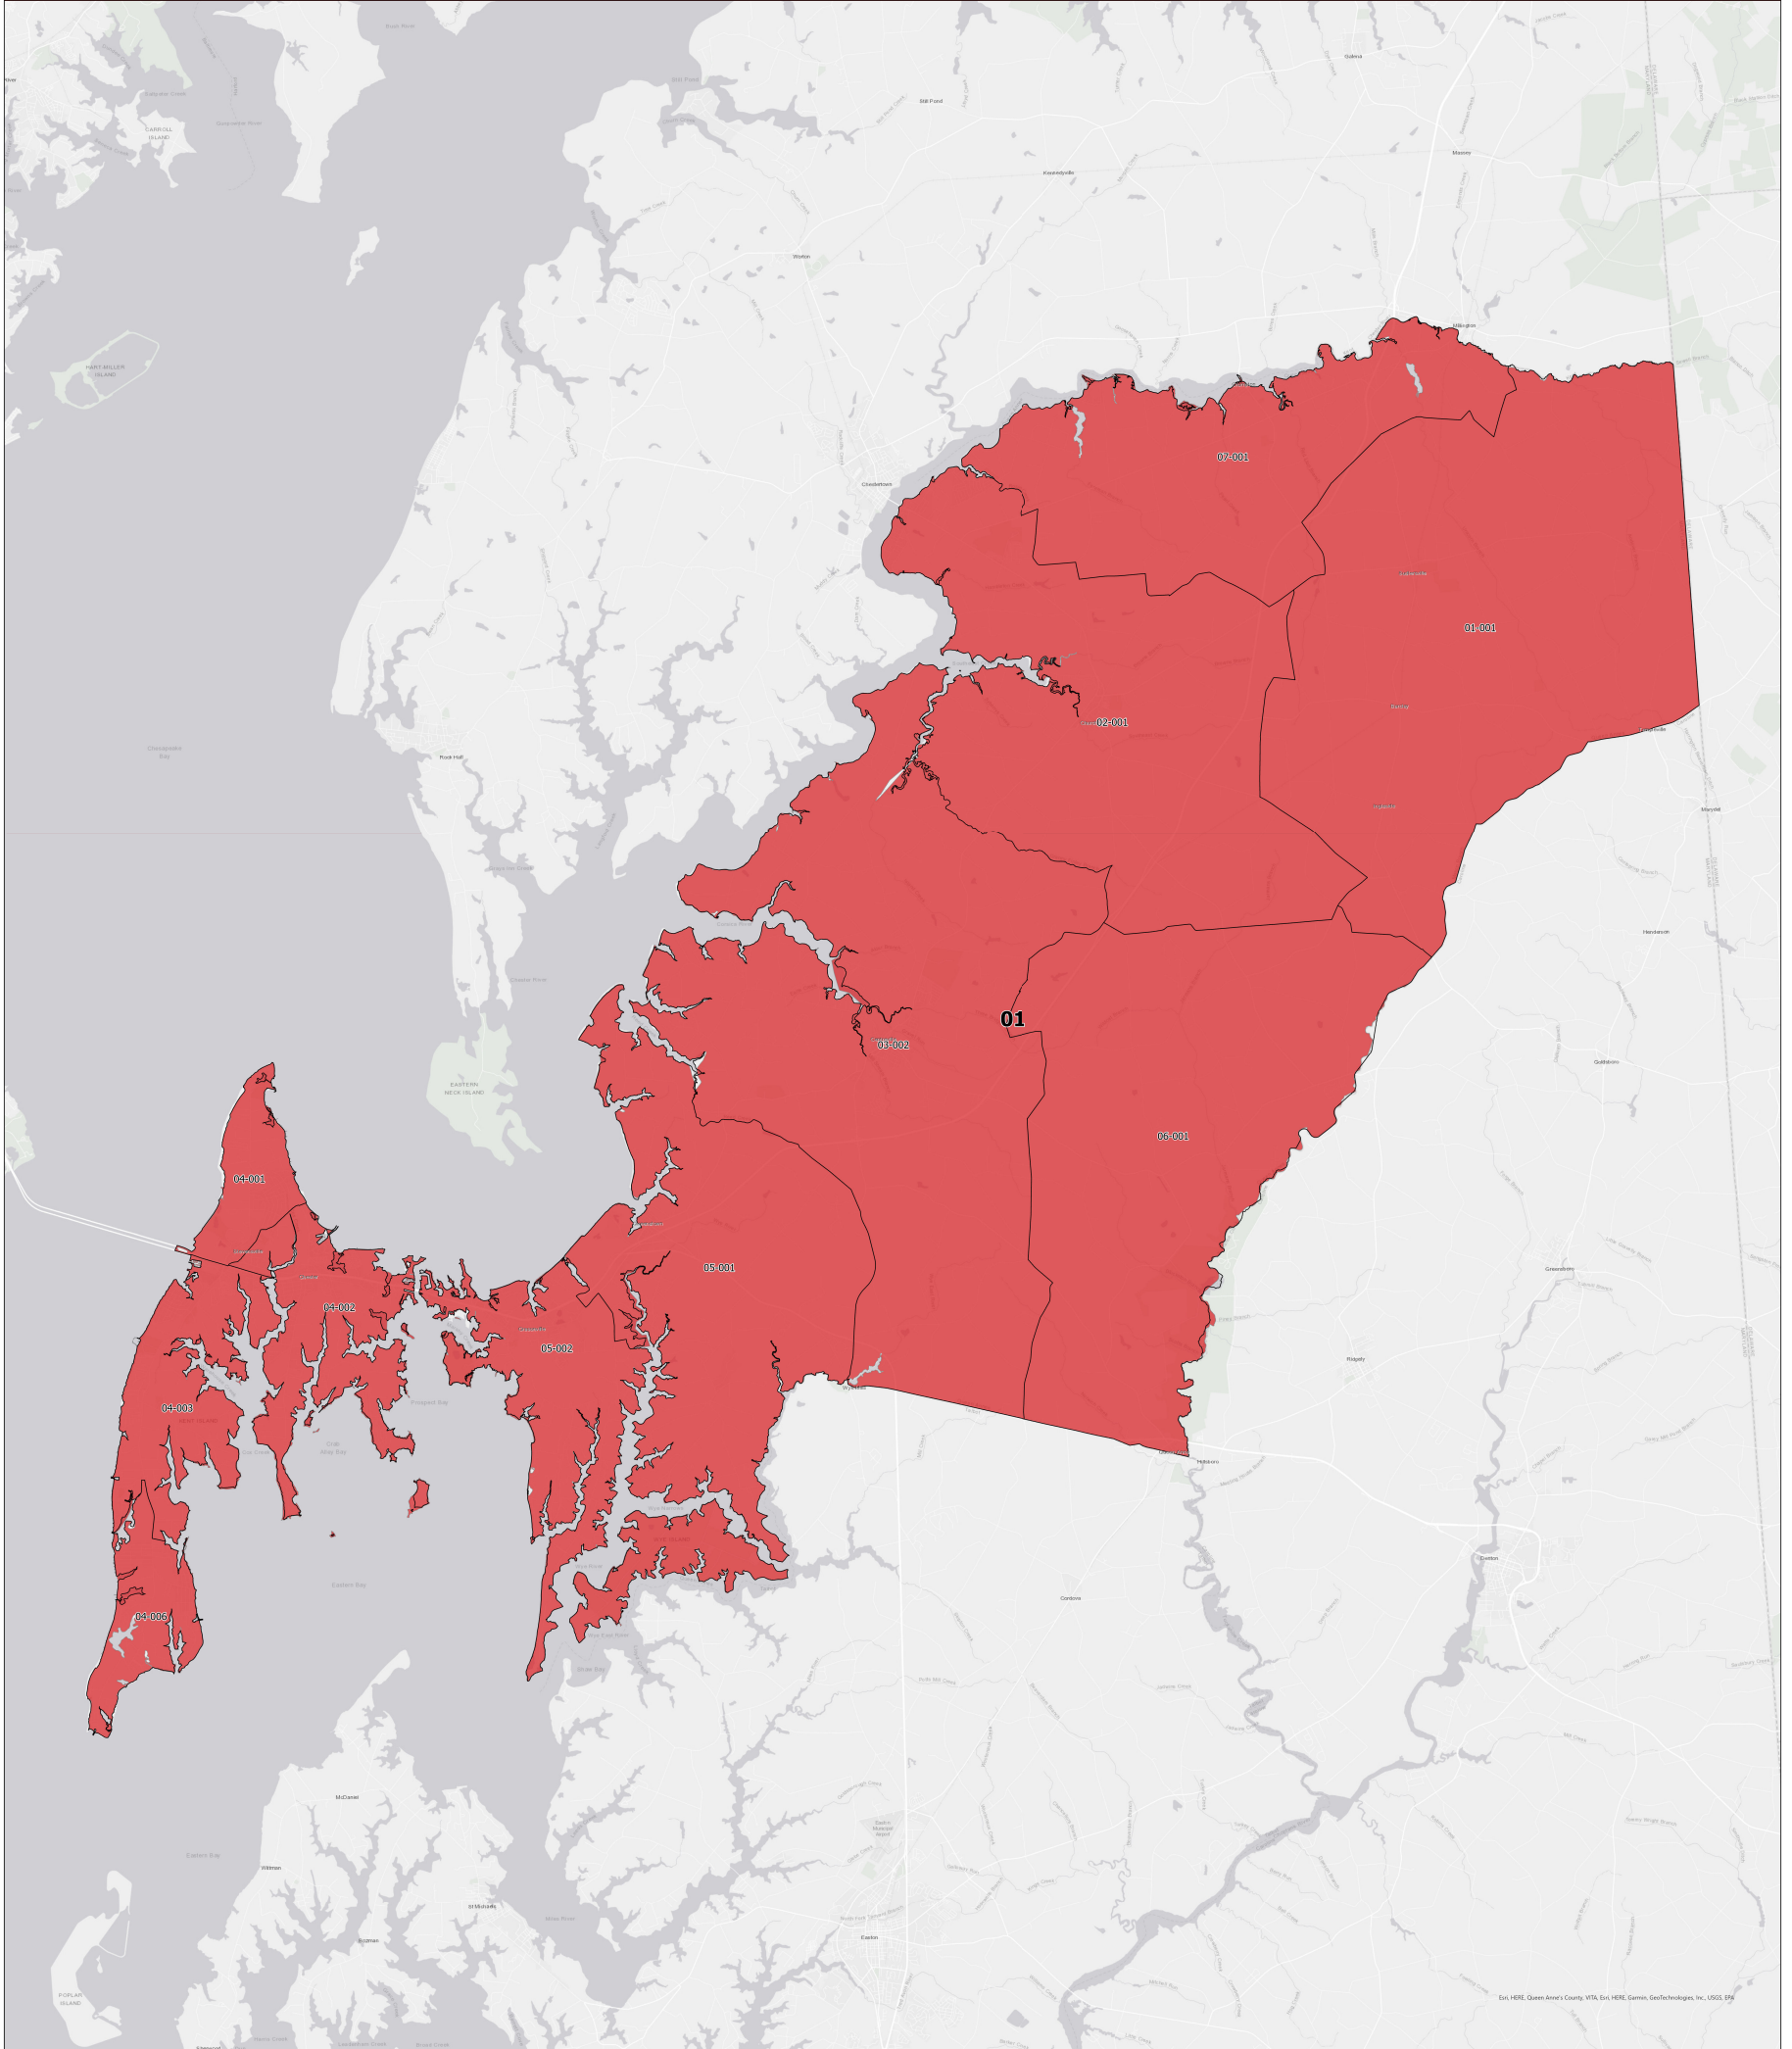

Maryland 2022 Congressional Districts with 2026 Precincts

Queen Anne's County

For more information on 2026 Precinct Maps, visit [MD Election Boundary application](#).

Data Sources:

- 2026 precinct boundaries received from counties (including Baltimore City) or digitized by Planning in coordination with counties, with precinct numbers reformatted as needed for statewide consistency.
- Congressional districts sourced from 2020 Census TIGER/Line Files & Senate Bill 1012.

Notes:

- Portions of any congressional districts that extend beyond the county are not depicted. Congressional district and precinct boundaries exclude 2020 Census blocks containing water area only.
- Planning may complete minor future adjustments to ensure precincts are edge matched with Census block boundaries.

Legend	
DISTRICT 01	2026 Precincts

0 1 2 3 4 5 Miles

Prepared by the Maryland Department of Planning, March 2026.