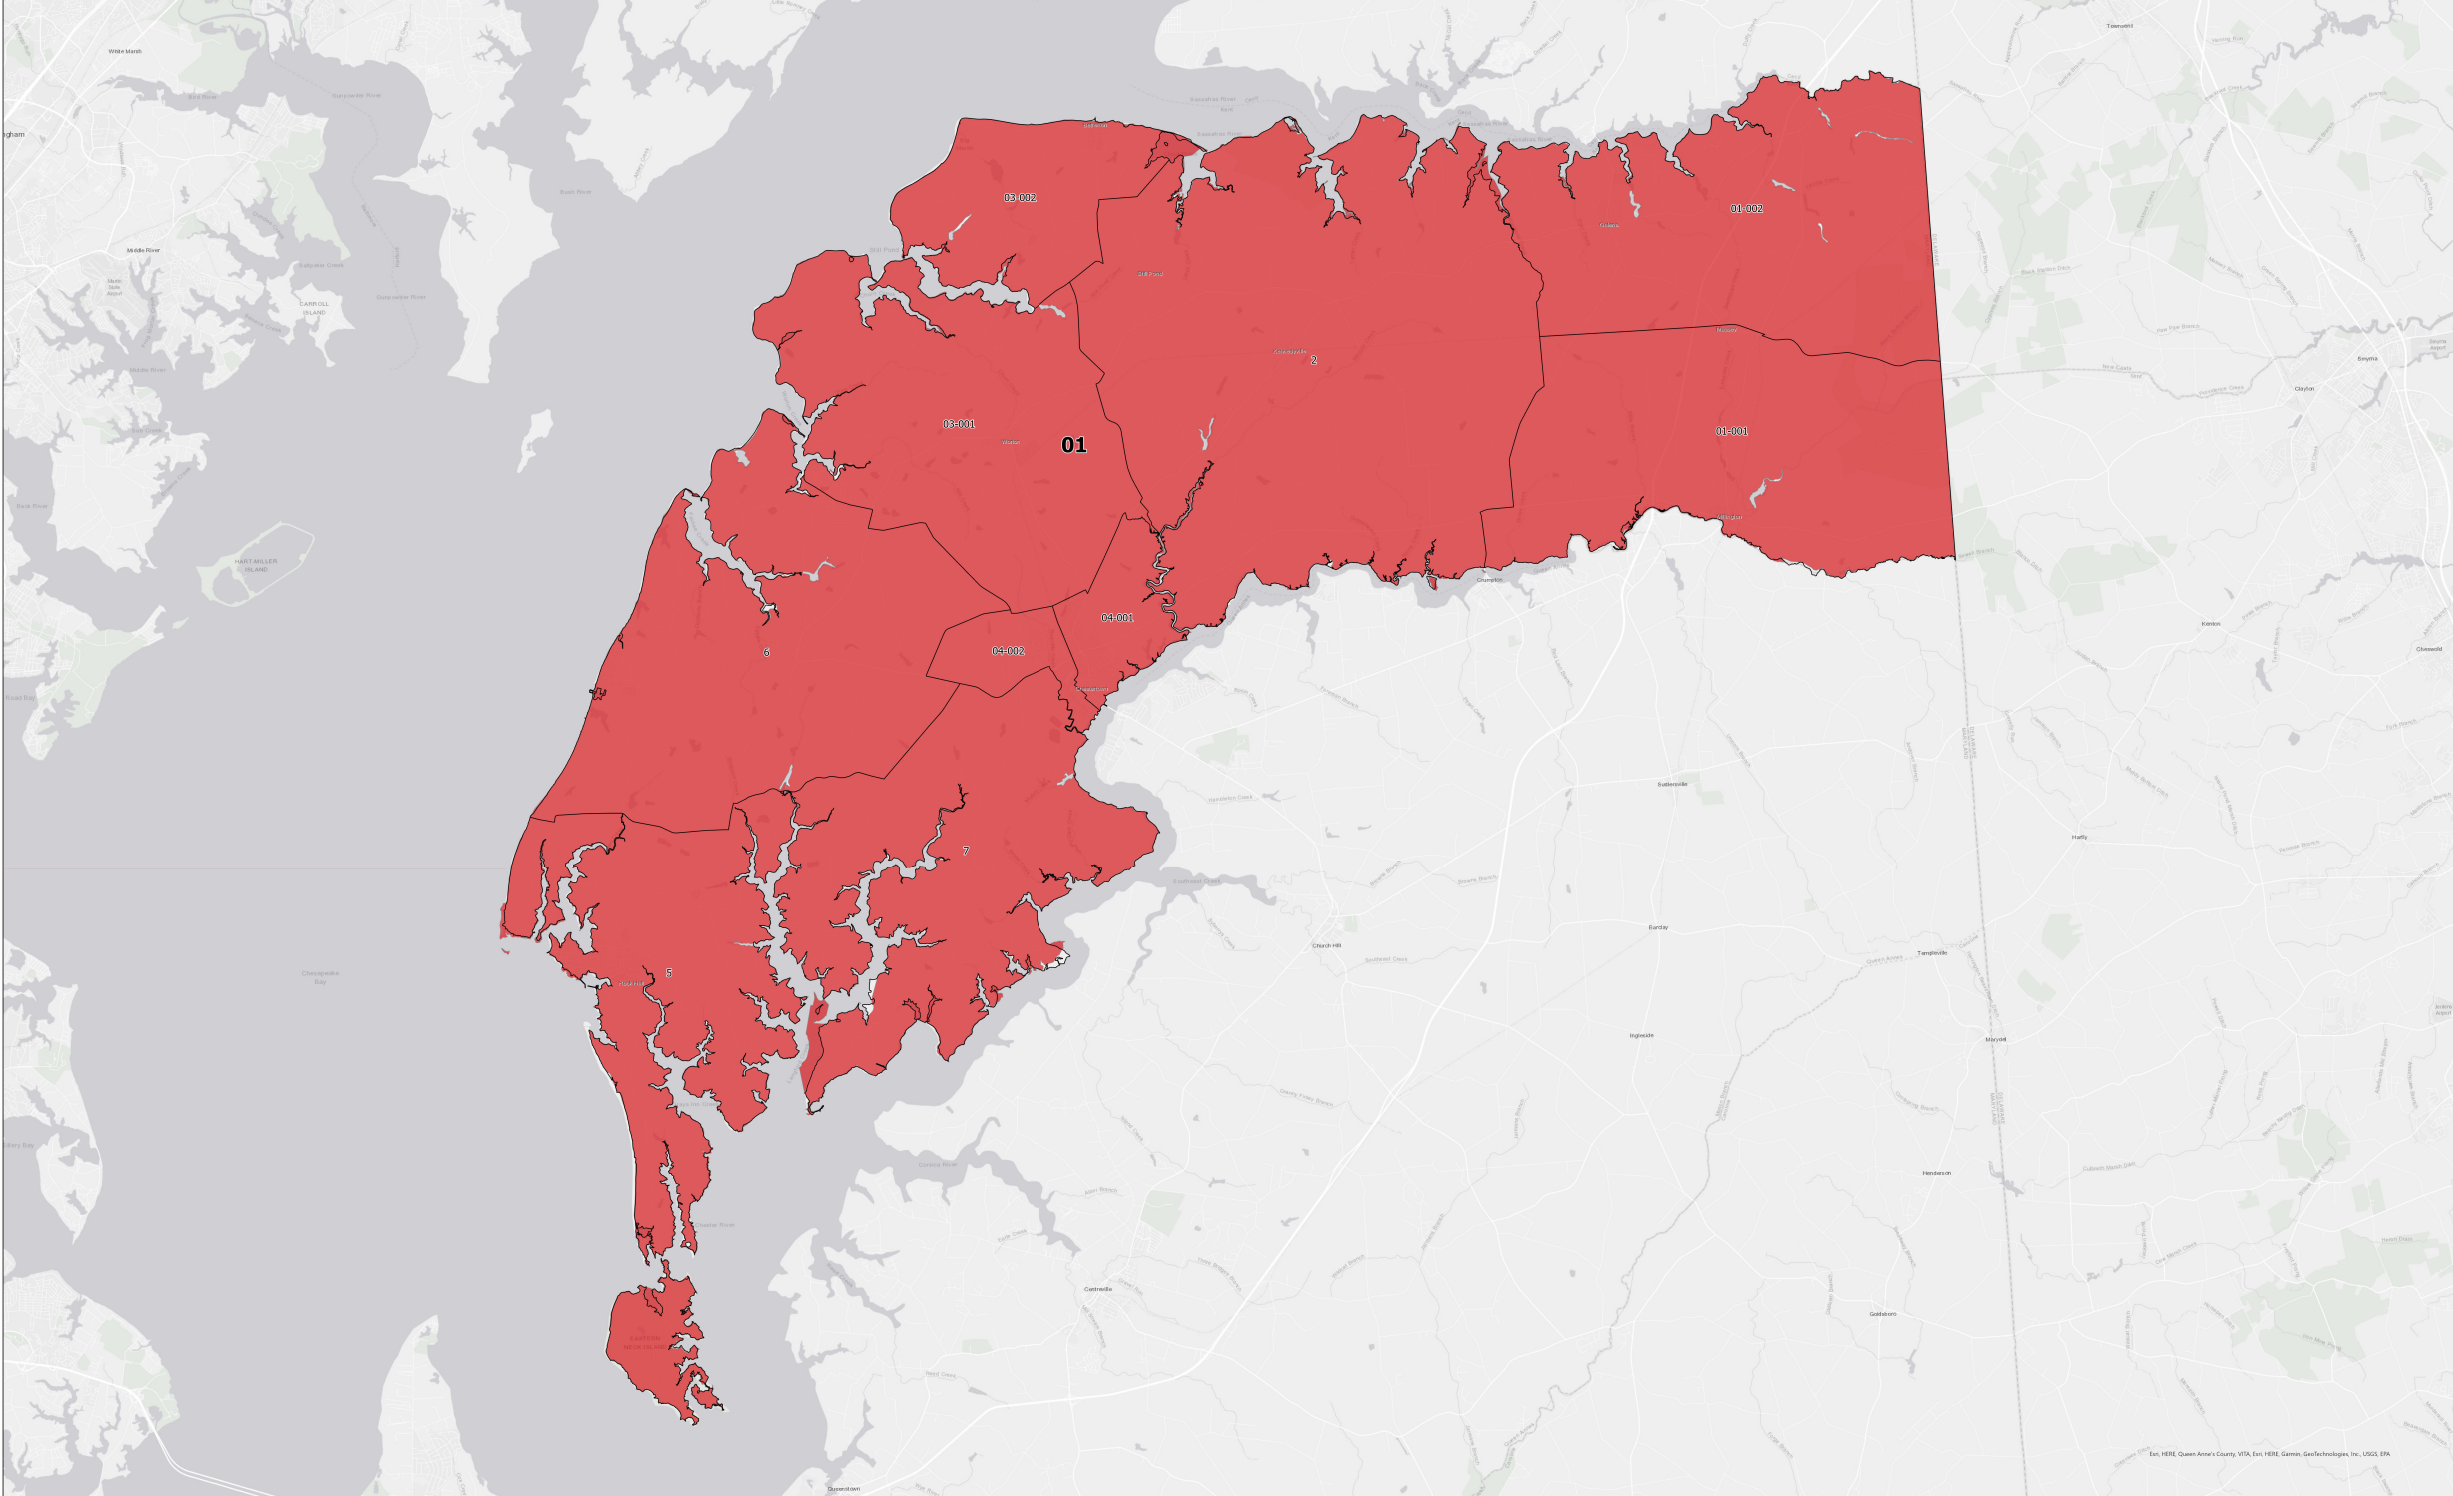

Maryland 2022 Congressional Districts with 2026 Precincts

Kent County

For more information on 2026 Precinct Maps, visit [MD Election Boundary application](#).

Data Sources:

- 2026 precinct boundaries received from counties (including Baltimore City) or digitized by Planning in coordination with counties, with precinct numbers reformatted as needed for statewide consistency.
- Congressional districts sourced from 2020 Census TIGER/Line Files & Senate Bill 1012.

Notes:

Legend

DISTRICT	2026 Precincts
 01