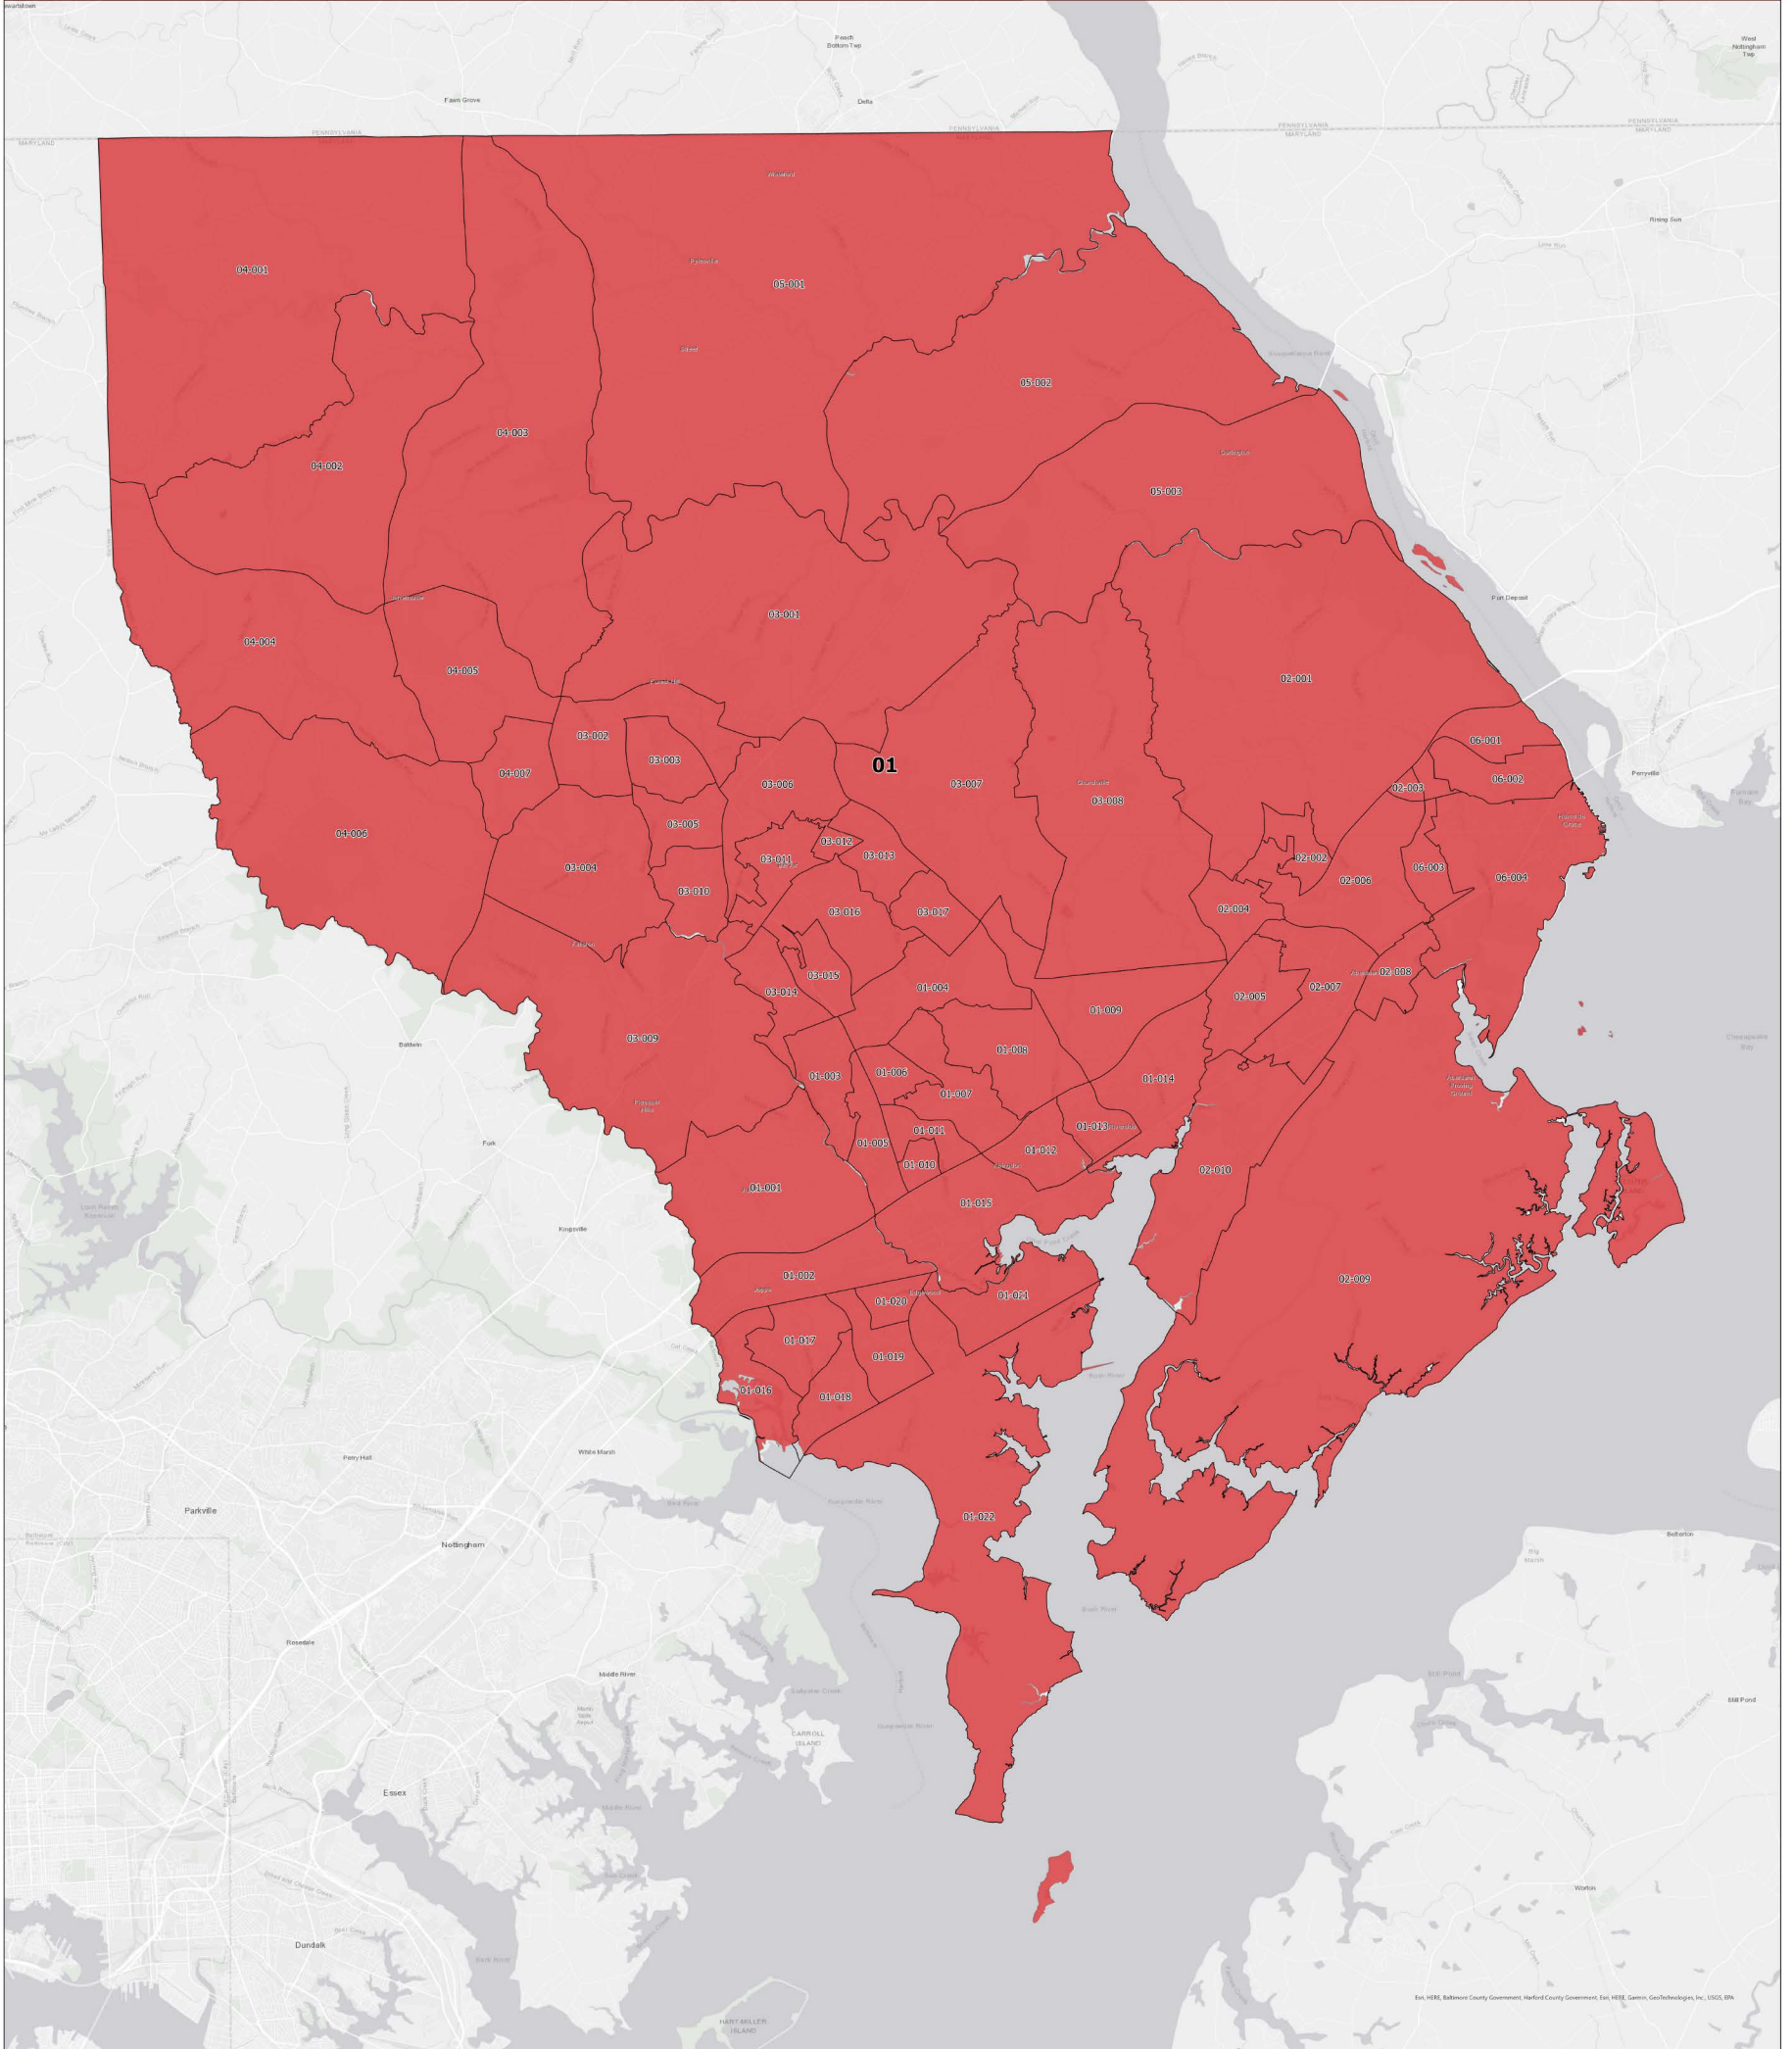

Maryland 2022 Congressional Districts with 2026 Precincts Harford County

For more information on 2026 Precinct Maps, visit [MD Election Boundary application](#).

Data Sources:

- 2026 precinct boundaries received from counties (including Baltimore City) or digitized by Planning in coordination with counties, with precinct numbers reformatted as needed for statewide consistency.
- Congressional districts sourced from 2020 Census TIGER/Line Files & Senate Bill 1012.

Notes:

- Portions of any congressional districts that extend beyond the county are not depicted. Congressional district and precinct boundaries exclude 2020 Census blocks containing water area only.
- Planning may complete minor future adjustments to ensure precincts are edge matched with Census block boundaries.

Legend	
DISTRICT 01	2026 Precincts
	

Prepared by the Maryland Department of Planning, March 2026.