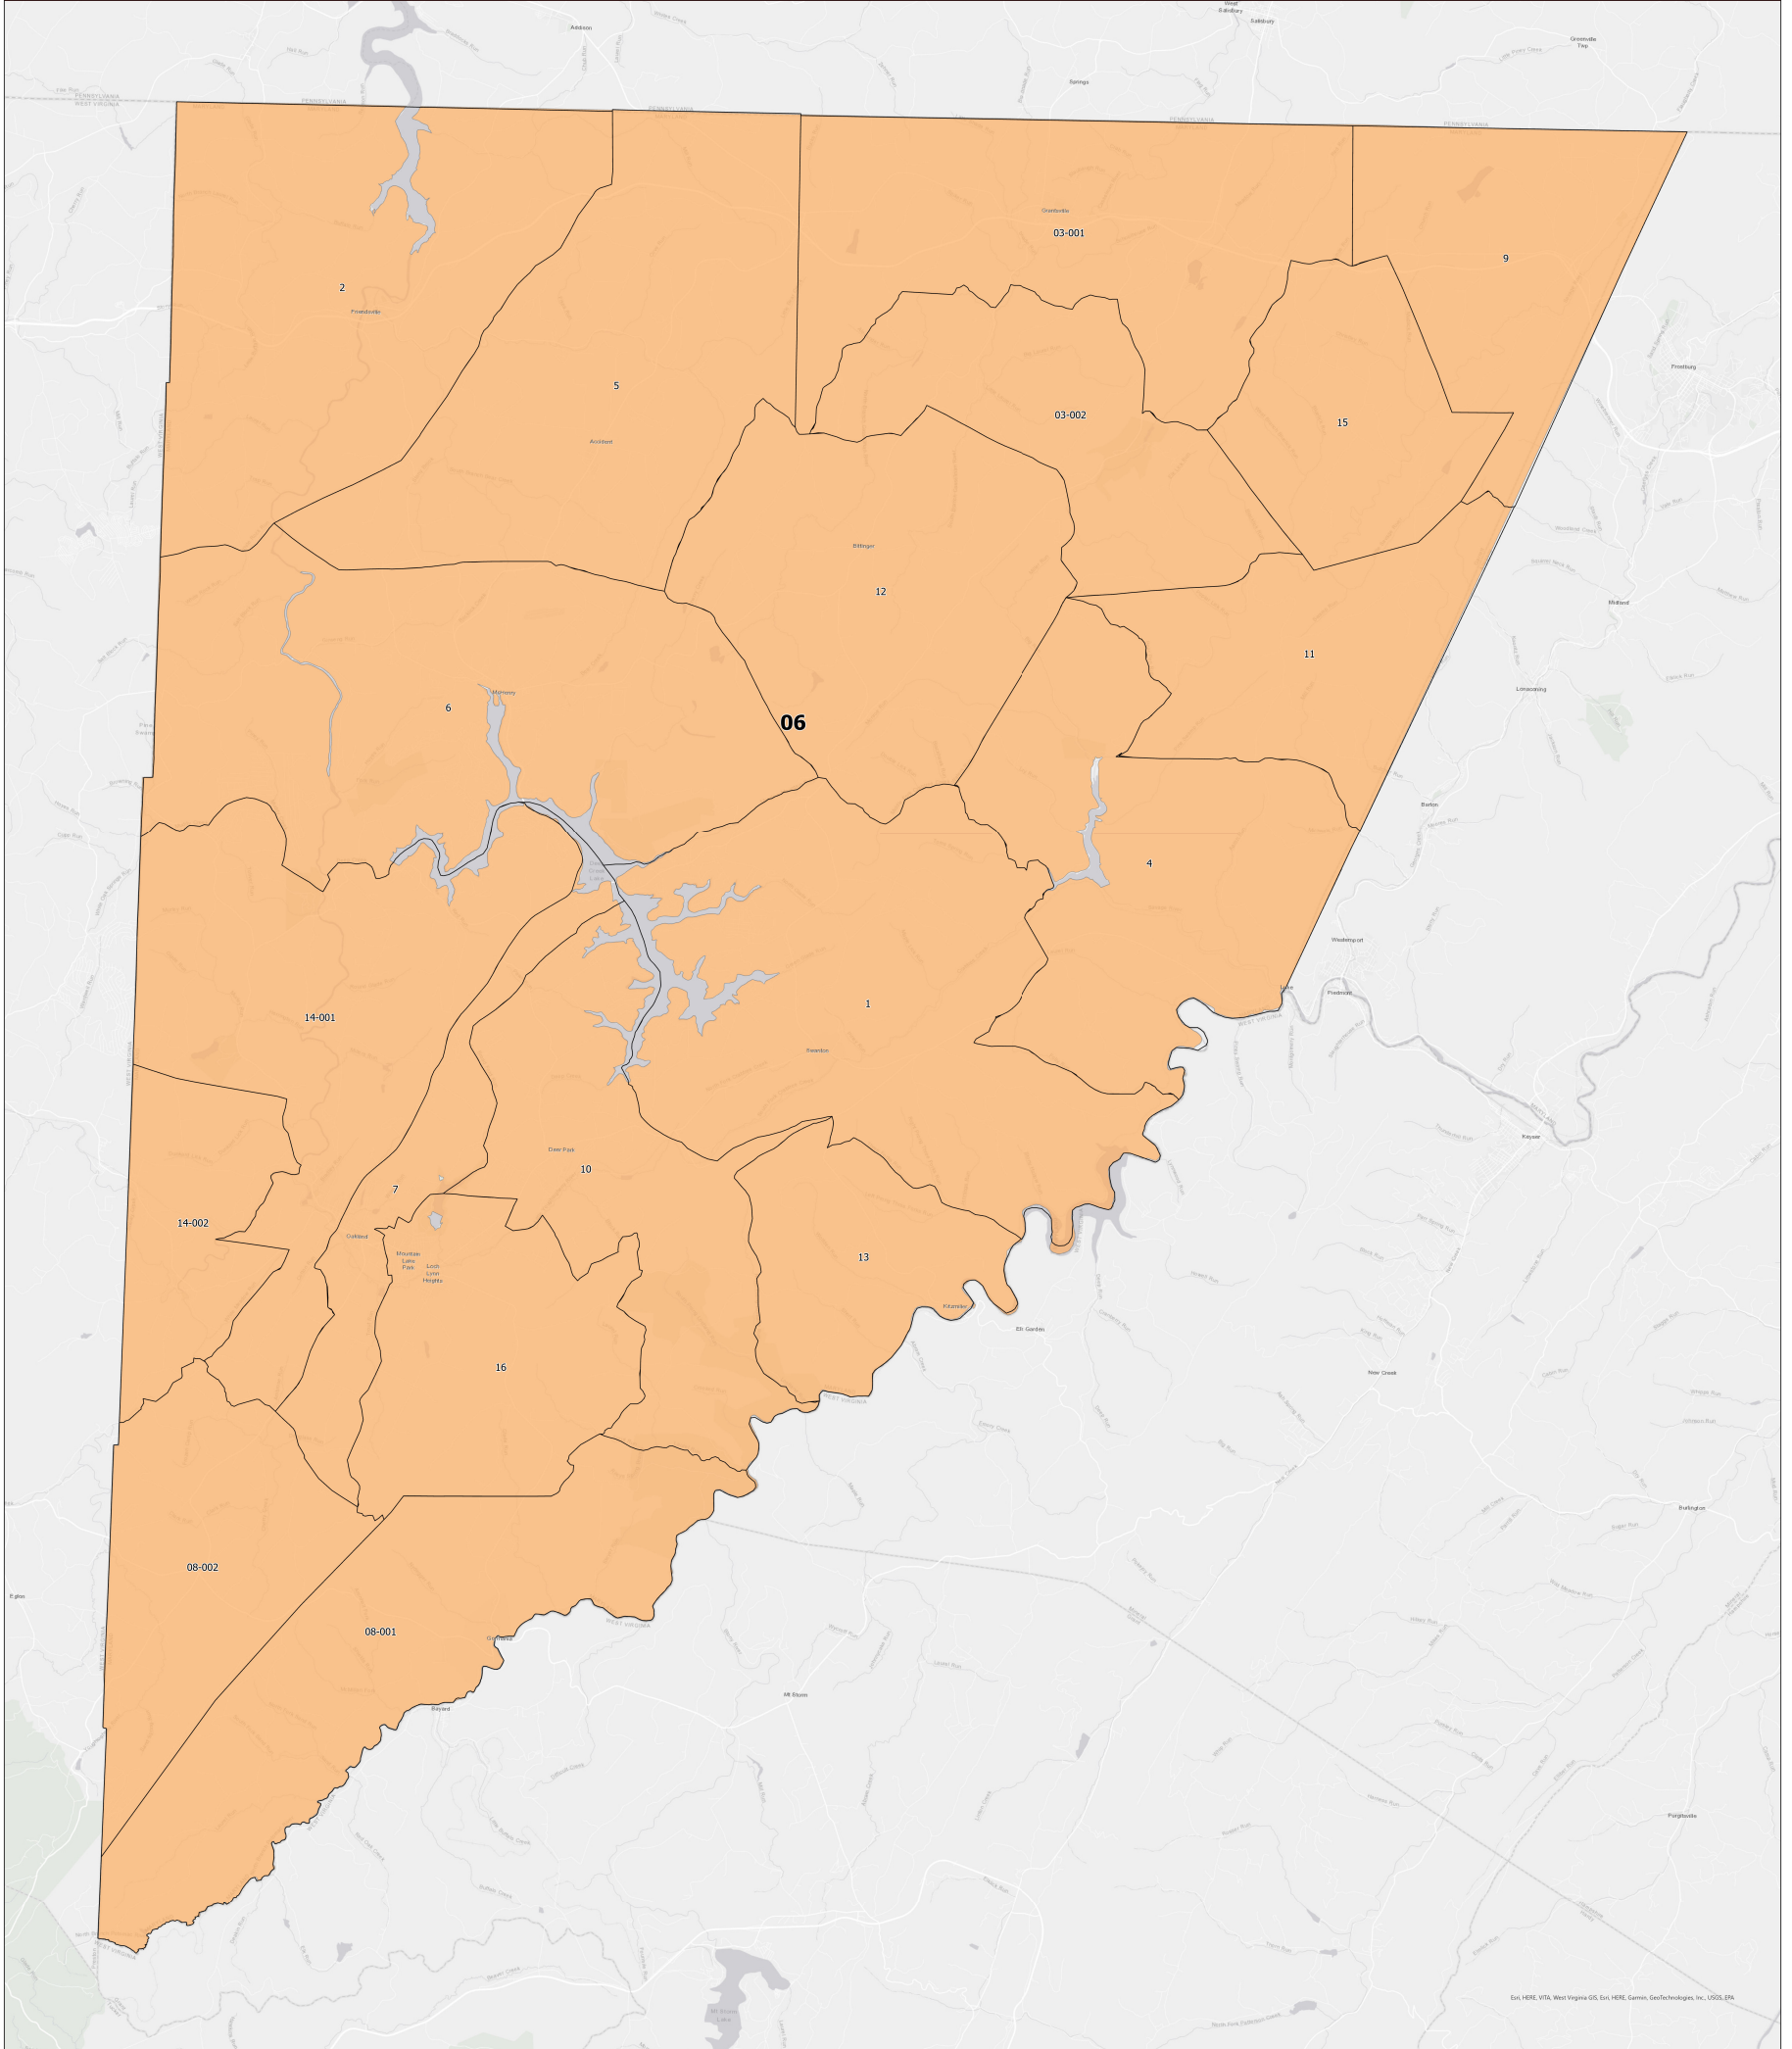

Maryland 2022 Congressional Districts with 2026 Precincts Garrett County

For more information on 2026 Precinct Maps, visit [MD Election Boundary application](#).

Data Sources:

- 2026 precinct boundaries received from counties (including Baltimore City) or digitized by Planning in coordination with counties, with precinct numbers reformatted as needed for statewide consistency.
- Congressional districts sourced from 2020 Census TIGER/Line Files & Senate Bill 1012.

Prepared by the Maryland Department of Planning, March 2026.

Notes:

- Portions of any congressional districts that extend beyond the county are not depicted. Congressional district and precinct boundaries exclude 2020 Census blocks containing water area only.
- Planning may complete minor future adjustments to ensure precincts are edge matched with Census block boundaries.

Legend	
DISTRICT 06	2026 Precincts