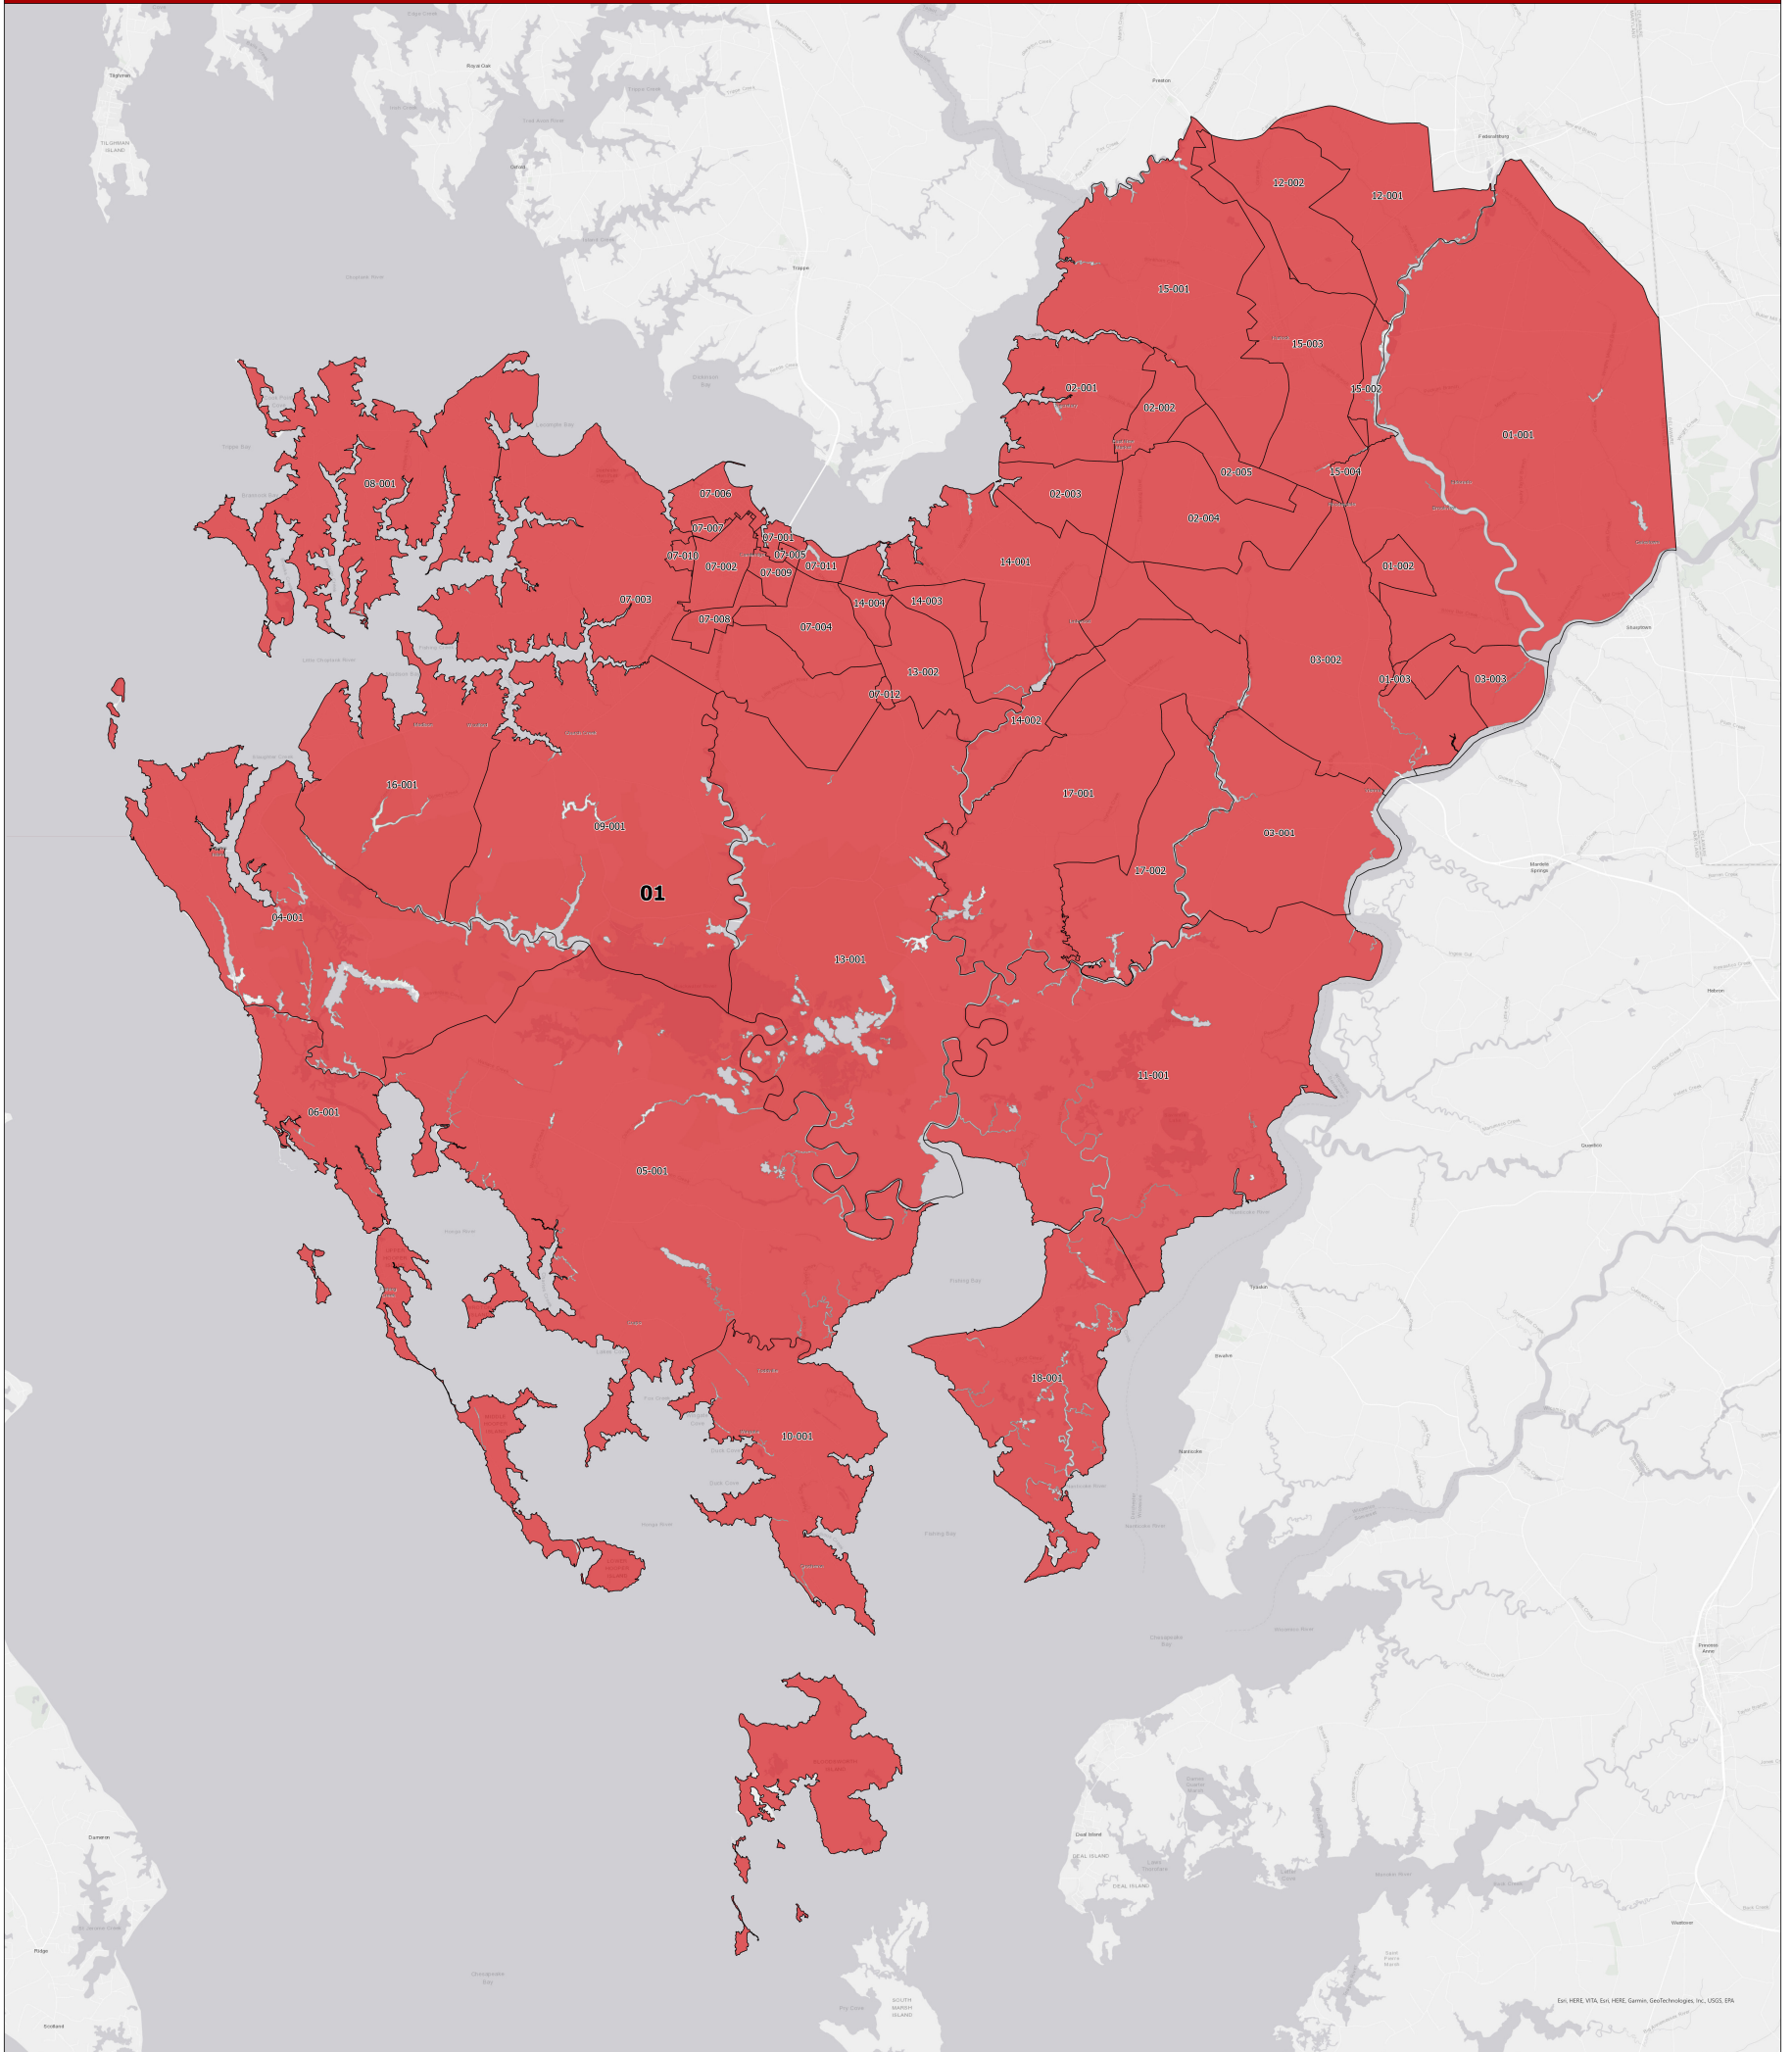

Maryland 2022 Congressional Districts with 2026 Precincts Dorchester County

For more information on 2026 Precinct Maps, visit [MD Election Boundary application](#).

Data Sources:

- 2026 precinct boundaries received from counties (including Baltimore City) or digitized by Planning in coordination with counties, with precinct numbers reformatted as needed for statewide consistency.
- Congressional districts sourced from 2020 Census TIGER/Line Files & Senate Bill 1012.

Notes:

- Portions of any congressional districts that extend beyond the county are not depicted. Congressional district and precinct boundaries exclude 2020 Census blocks containing water area only.
- Planning may complete minor future adjustments to ensure precincts are edge matched with Census block boundaries.

Legend	
DISTRICT 01	2026 Precincts

Prepared by the Maryland Department of Planning, March 2026.