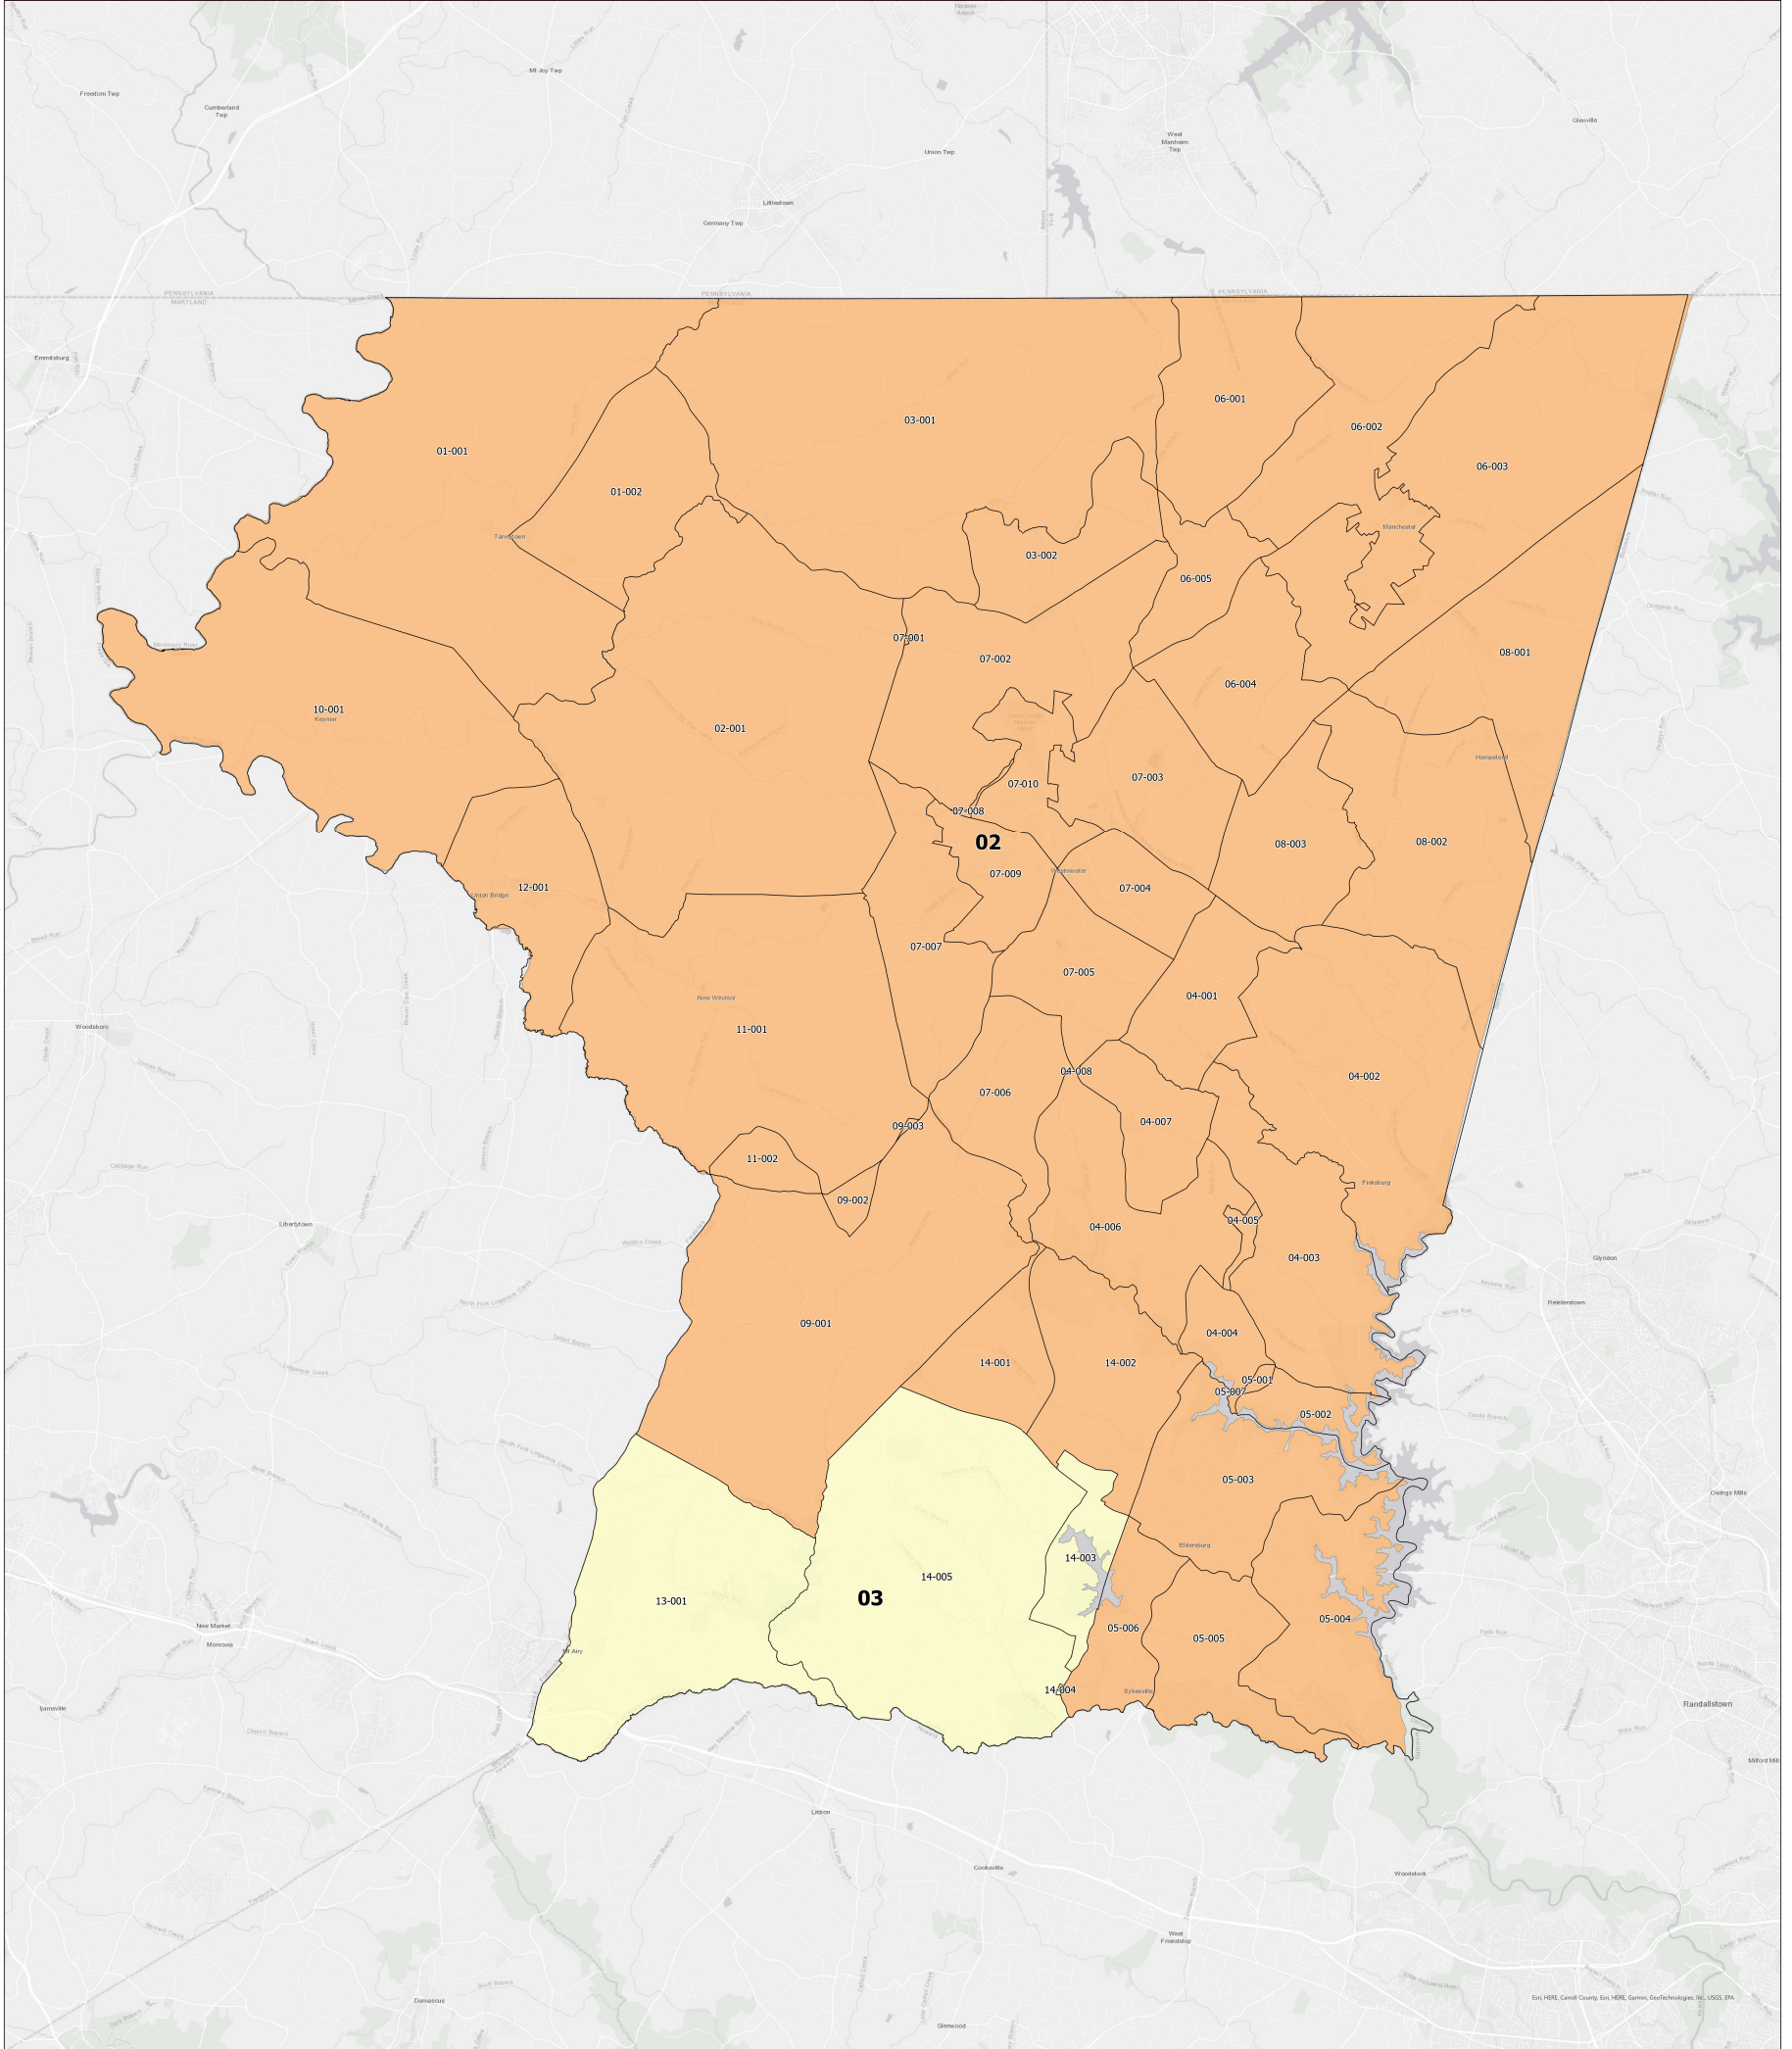

# Maryland 2022 Congressional Districts with 2026 Precincts Carroll County

For more information on 2026 Precinct Maps, visit [MD Election Boundary Application](#).

**Data Sources:**

- 2026 precinct boundaries received from counties (including Baltimore City) or digitized by Planning in coordination with counties, with precinct numbers reformatted as needed for statewide consistency.
- Congressional districts sourced from 2020 Census TIGER/Line Files & Senate Bill 1012.

**Notes:**

- Portions of any congressional districts that extend beyond the county are not depicted. Congressional district and precinct boundaries exclude 2020 Census blocks containing water area only.
- Planning may complete minor future adjustments to ensure precincts are edge matched with Census block boundaries.