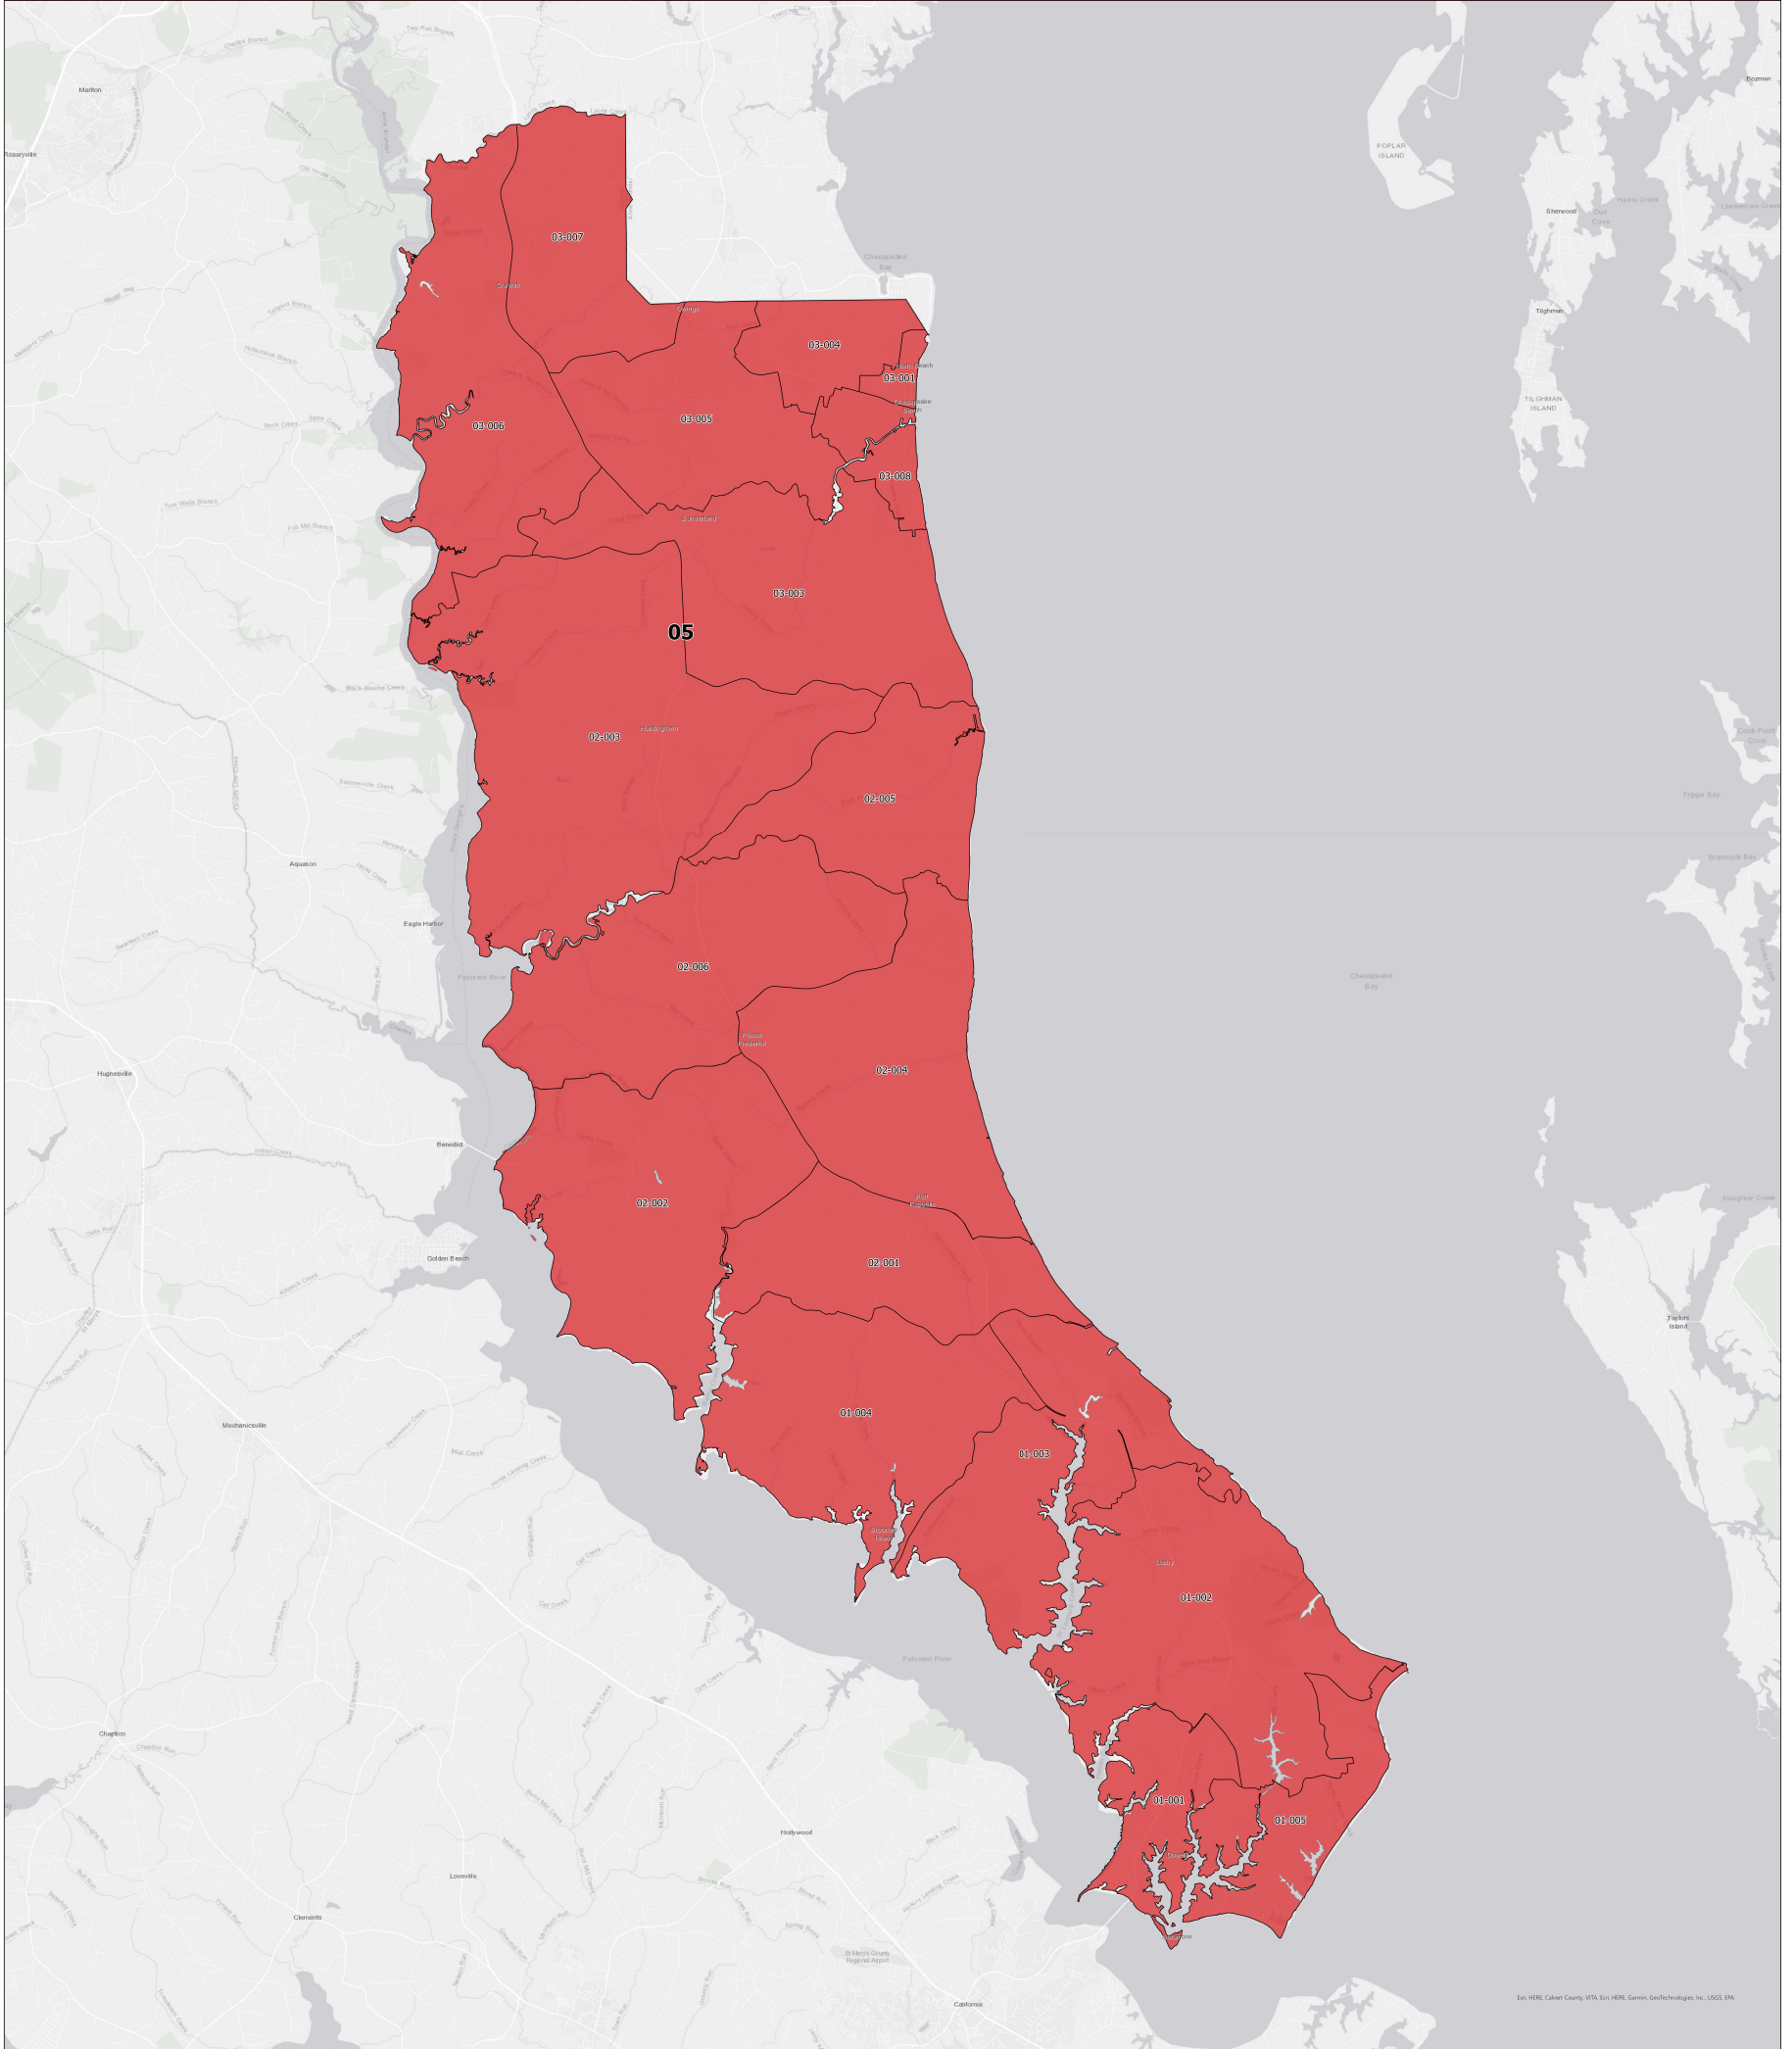

Maryland 2022 Congressional Districts with 2026 Precincts Calvert County

For more information on 2026 Precinct Maps, visit [MD Election Boundary application](#).

Data Sources:

- 2026 precinct boundaries received from counties (including Baltimore City) or digitized by Planning in coordination with counties, with precinct numbers reformatted as needed for statewide consistency.
- Congressional districts sourced from 2020 Census TIGER/Line Files & Senate Bill 1012.

Notes:

- Portions of any congressional districts that extend beyond the county are not depicted. Congressional district and precinct boundaries exclude 2020 Census blocks containing water area only.
- Planning may complete minor future adjustments to ensure precincts are edge matched with Census block boundaries.

Legend	
DISTRICT	2026 Precincts
05	

Prepared by the Maryland Department of Planning, March 2026.