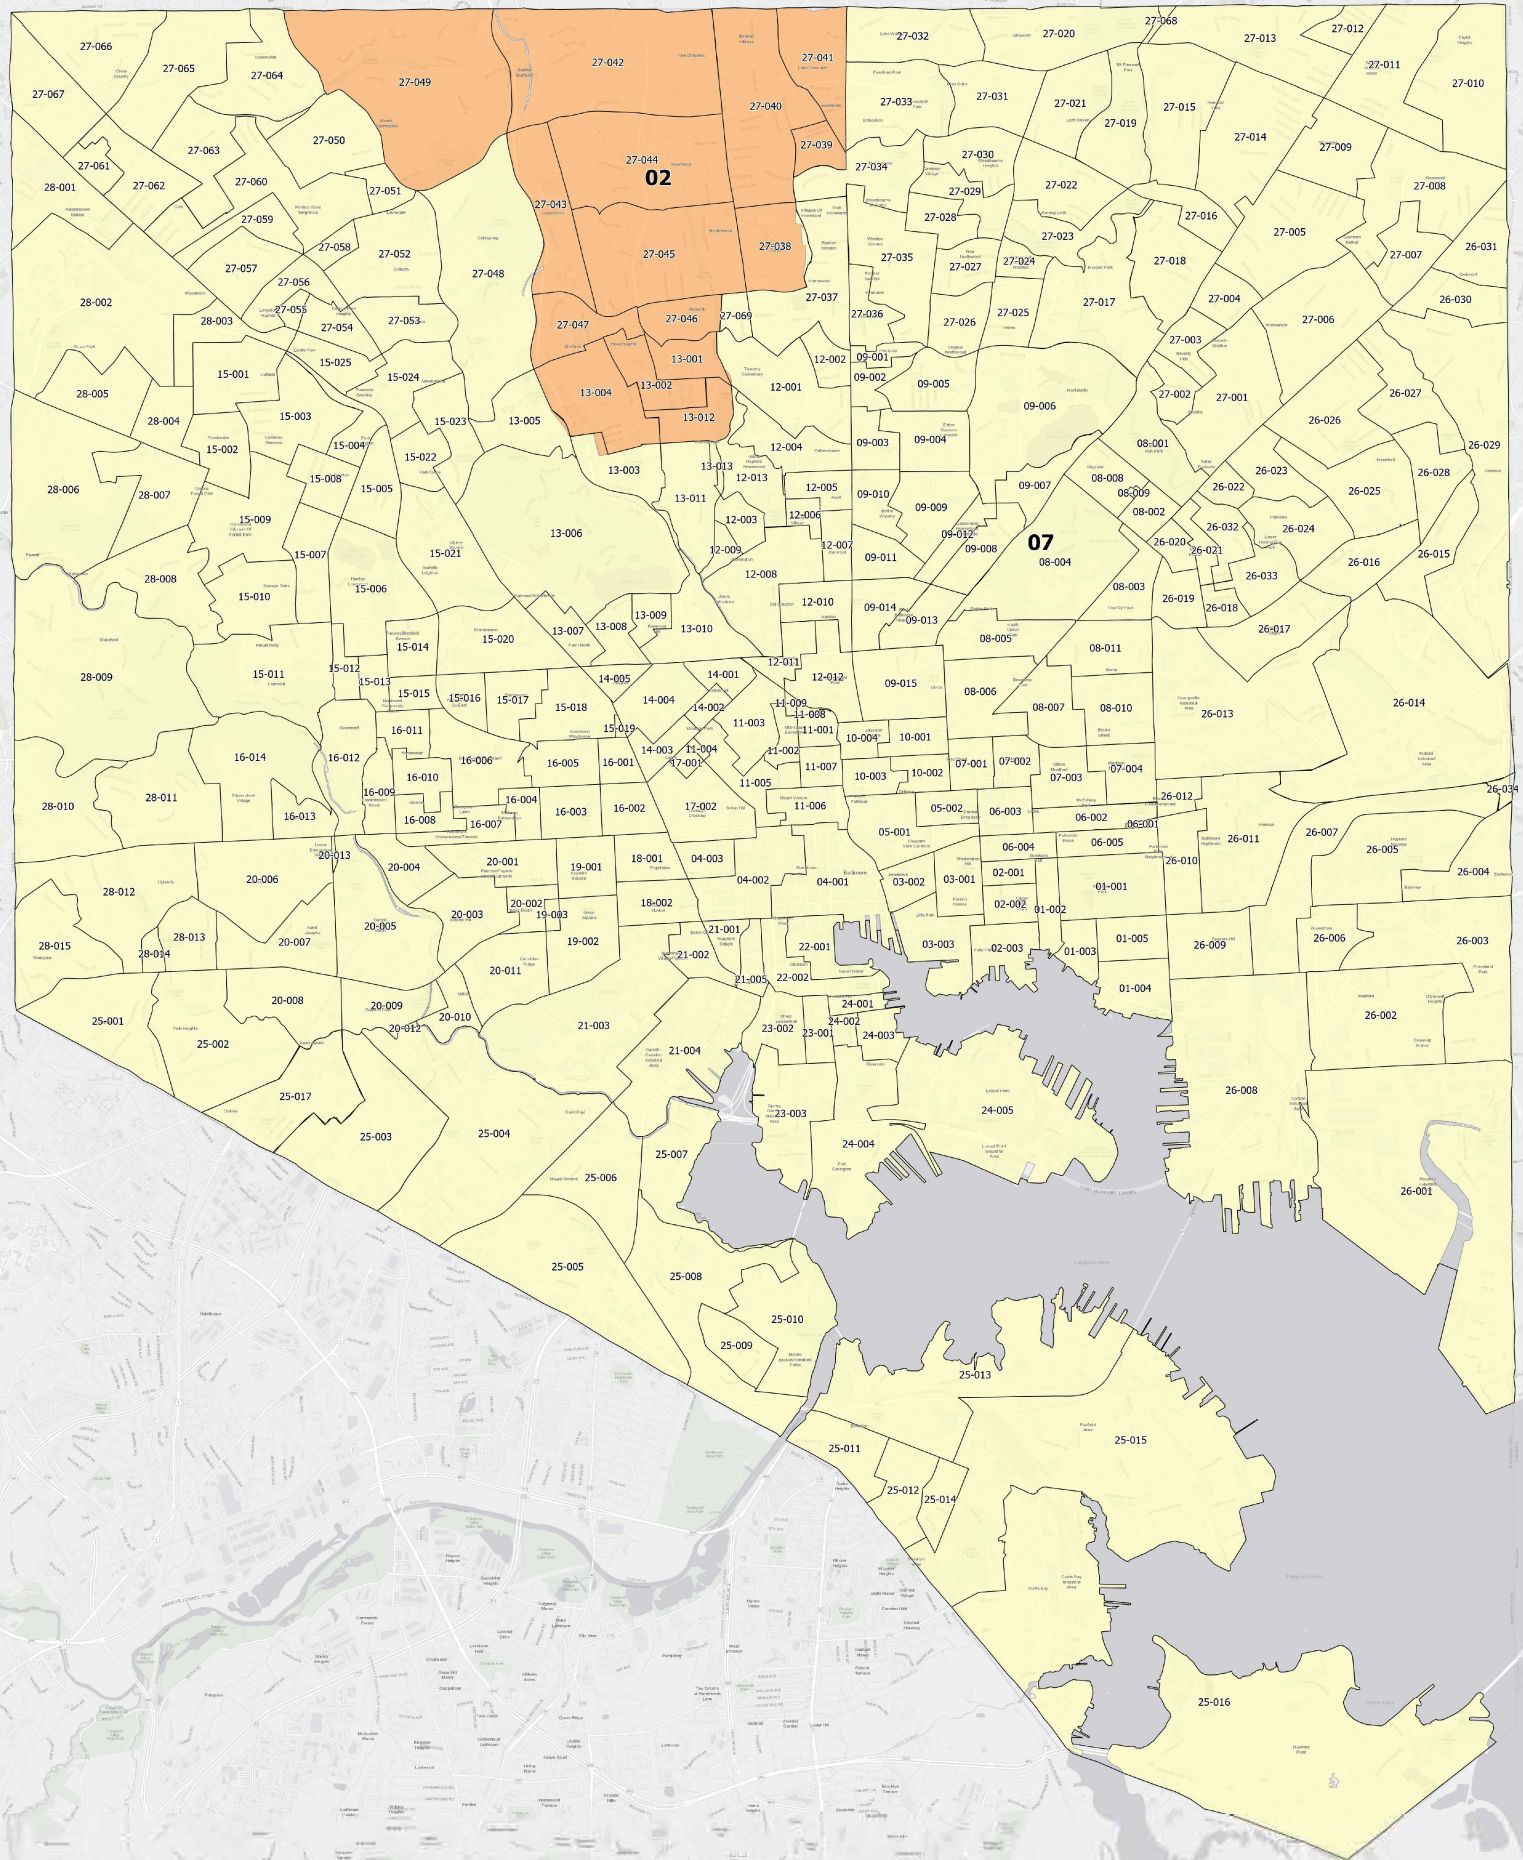

# Maryland 2022 Congressional Districts with 2026 Precincts

## Baltimore City

For more information on 2026 Precinct Maps, visit [MD Election Boundary Application](#).

Data Sources:

- 2026 precinct boundaries received from counties (including Baltimore City) or digitized by Planning in coordination with counties, with precinct numbers reformatted as needed for statewide consistency.
- Congressional districts sourced from 2020 Census TIGER/Line Files & Senate Bill 1012.

Notes:

- Portions of any congressional districts that extend beyond the county are not depicted. Congressional district and precinct boundaries exclude 2020 Census blocks containing water area only.
- Planning may complete minor future adjustments to ensure precincts are edge matched with Census block boundaries.