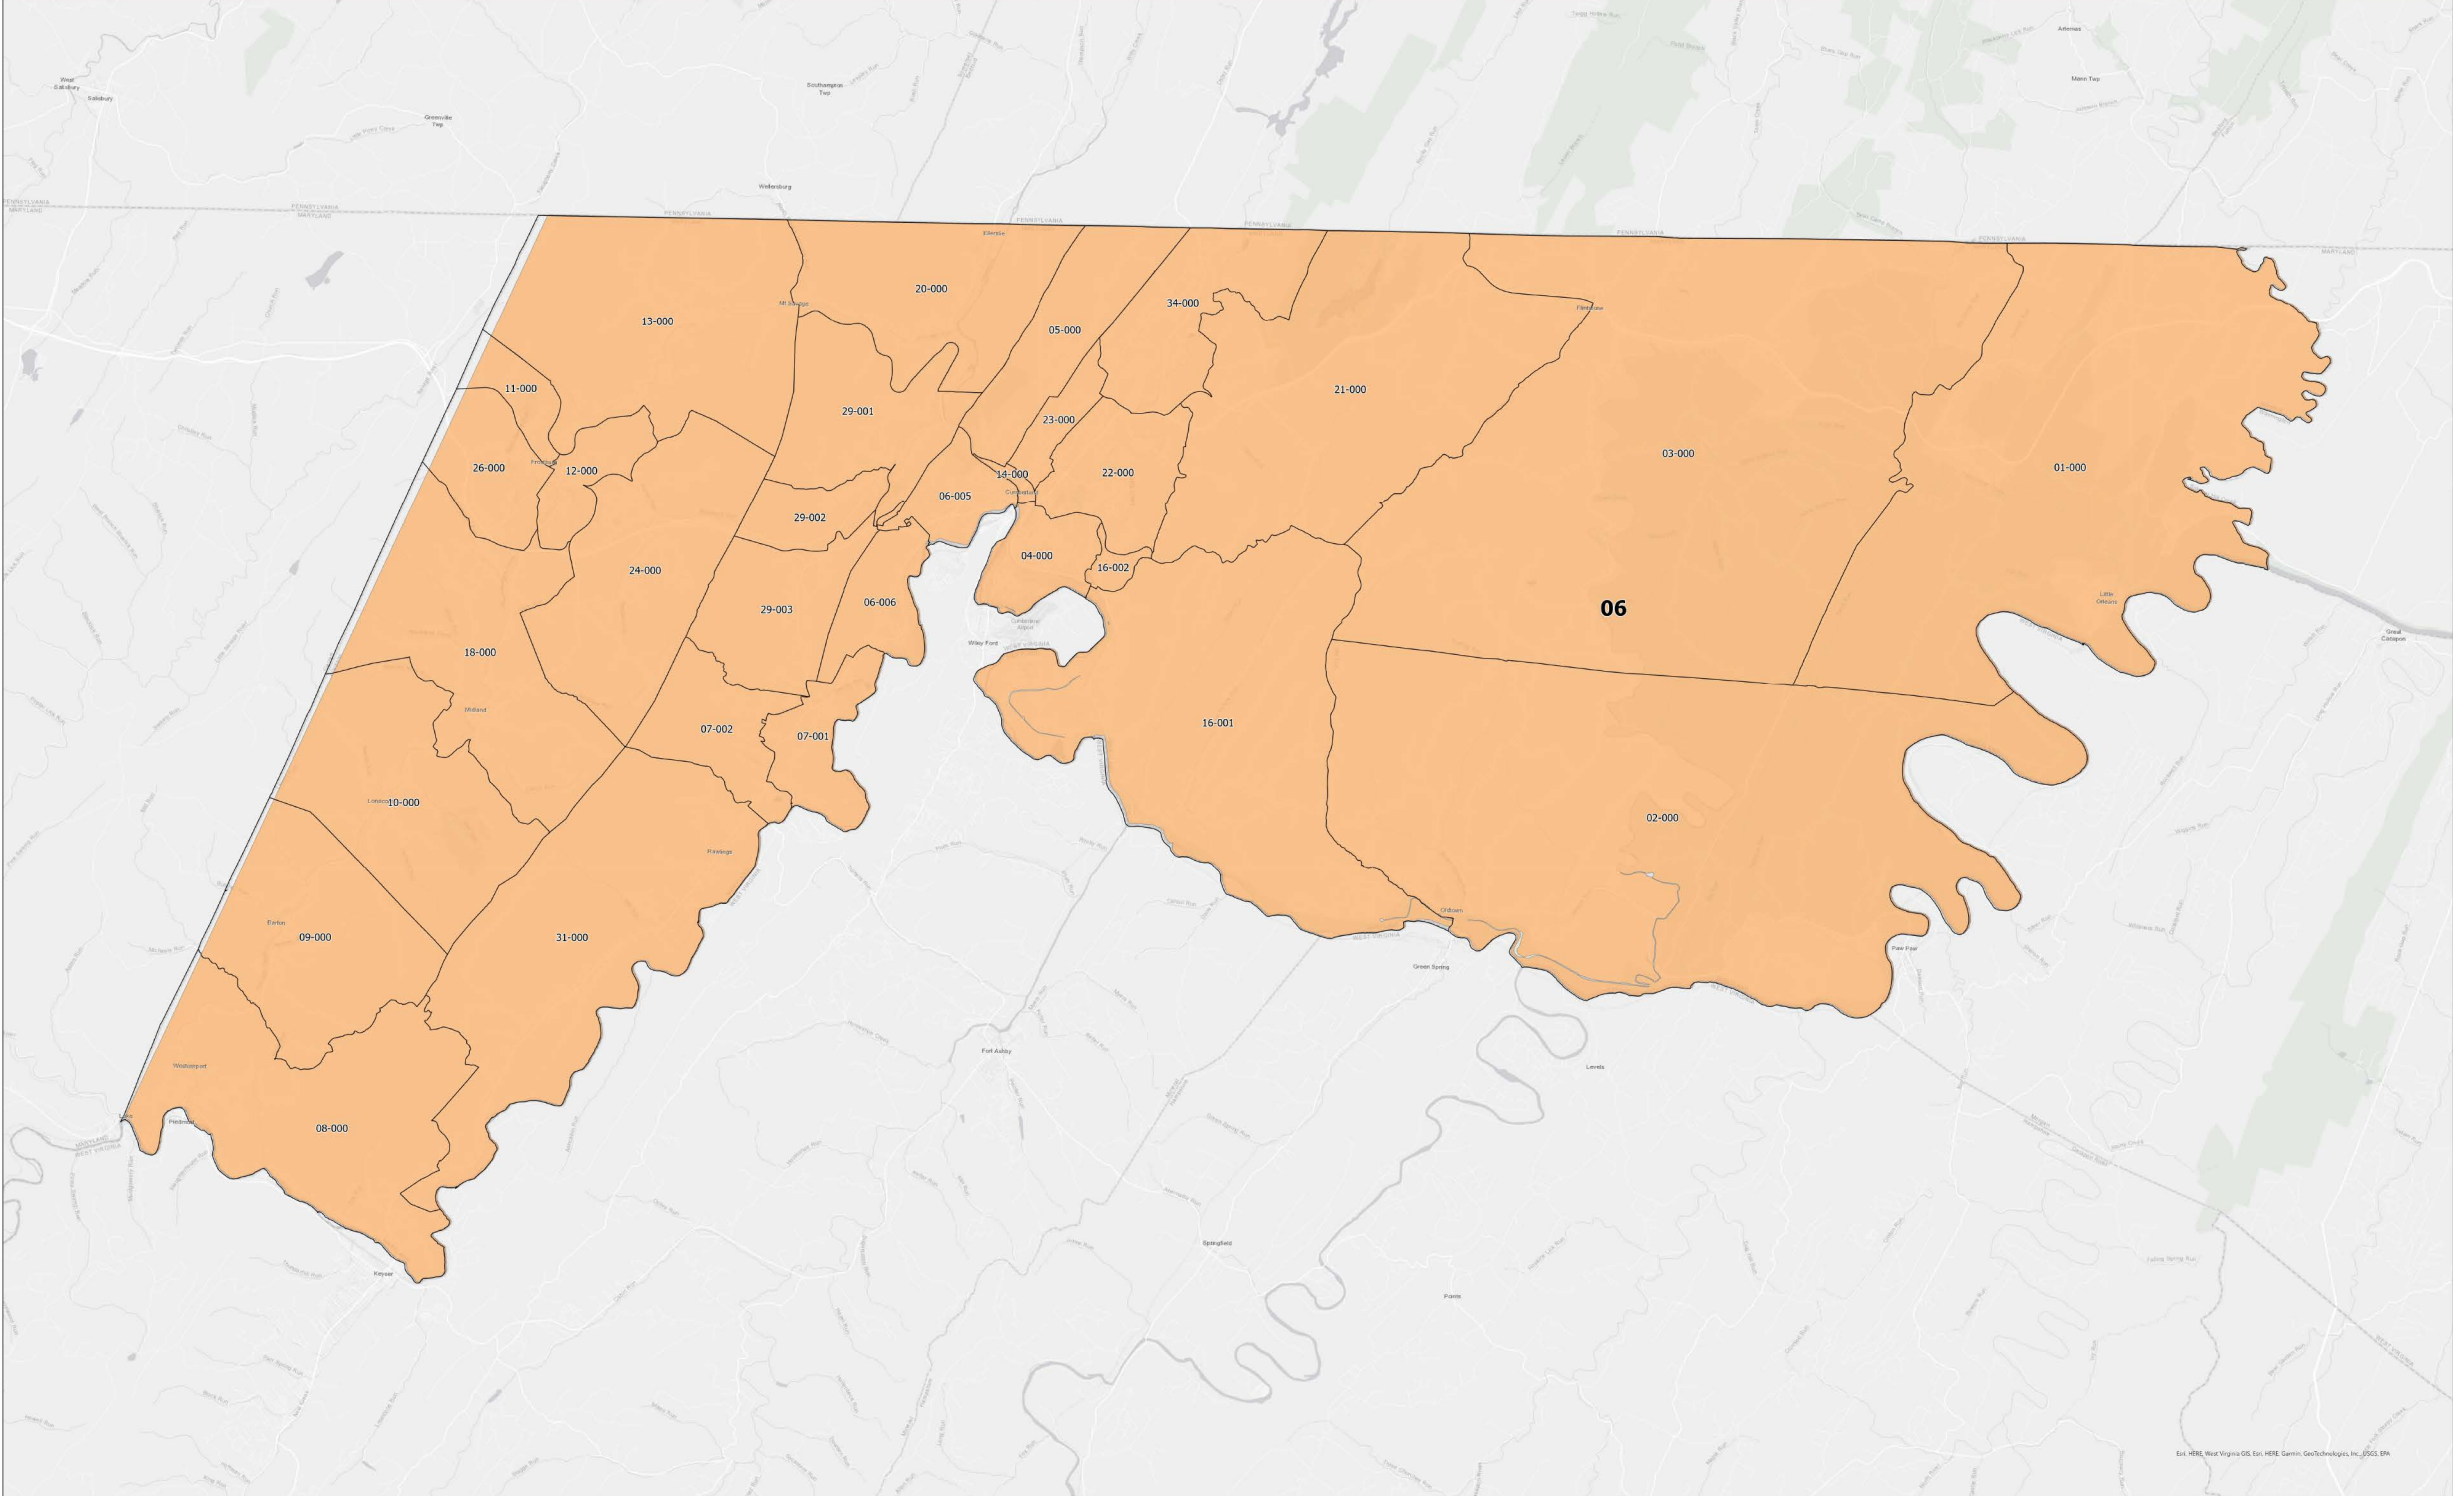

Maryland 2022 Congressional Districts with 2026 Precincts Allegany County

For more information on 2026 Precinct Maps, visit [MD Election Boundary application](#).

Data Sources:

- 2026 precinct boundaries received from counties (including Baltimore City) or digitized by Planning in coordination with counties, with precinct numbers reformatted as needed for statewide consistency.
- Congressional districts sourced from 2020 Census TIGER/Line Files & Senate Bill 1012.

Notes:

- Portions of any congressional districts that extend beyond the county are not depicted. Congressional district and precinct boundaries exclude 2020 Census blocks containing water area only.
- Planning may complete minor future adjustments to ensure precincts are edge matched with Census block boundaries.

Legend

DISTRICT	2026 Precincts
06