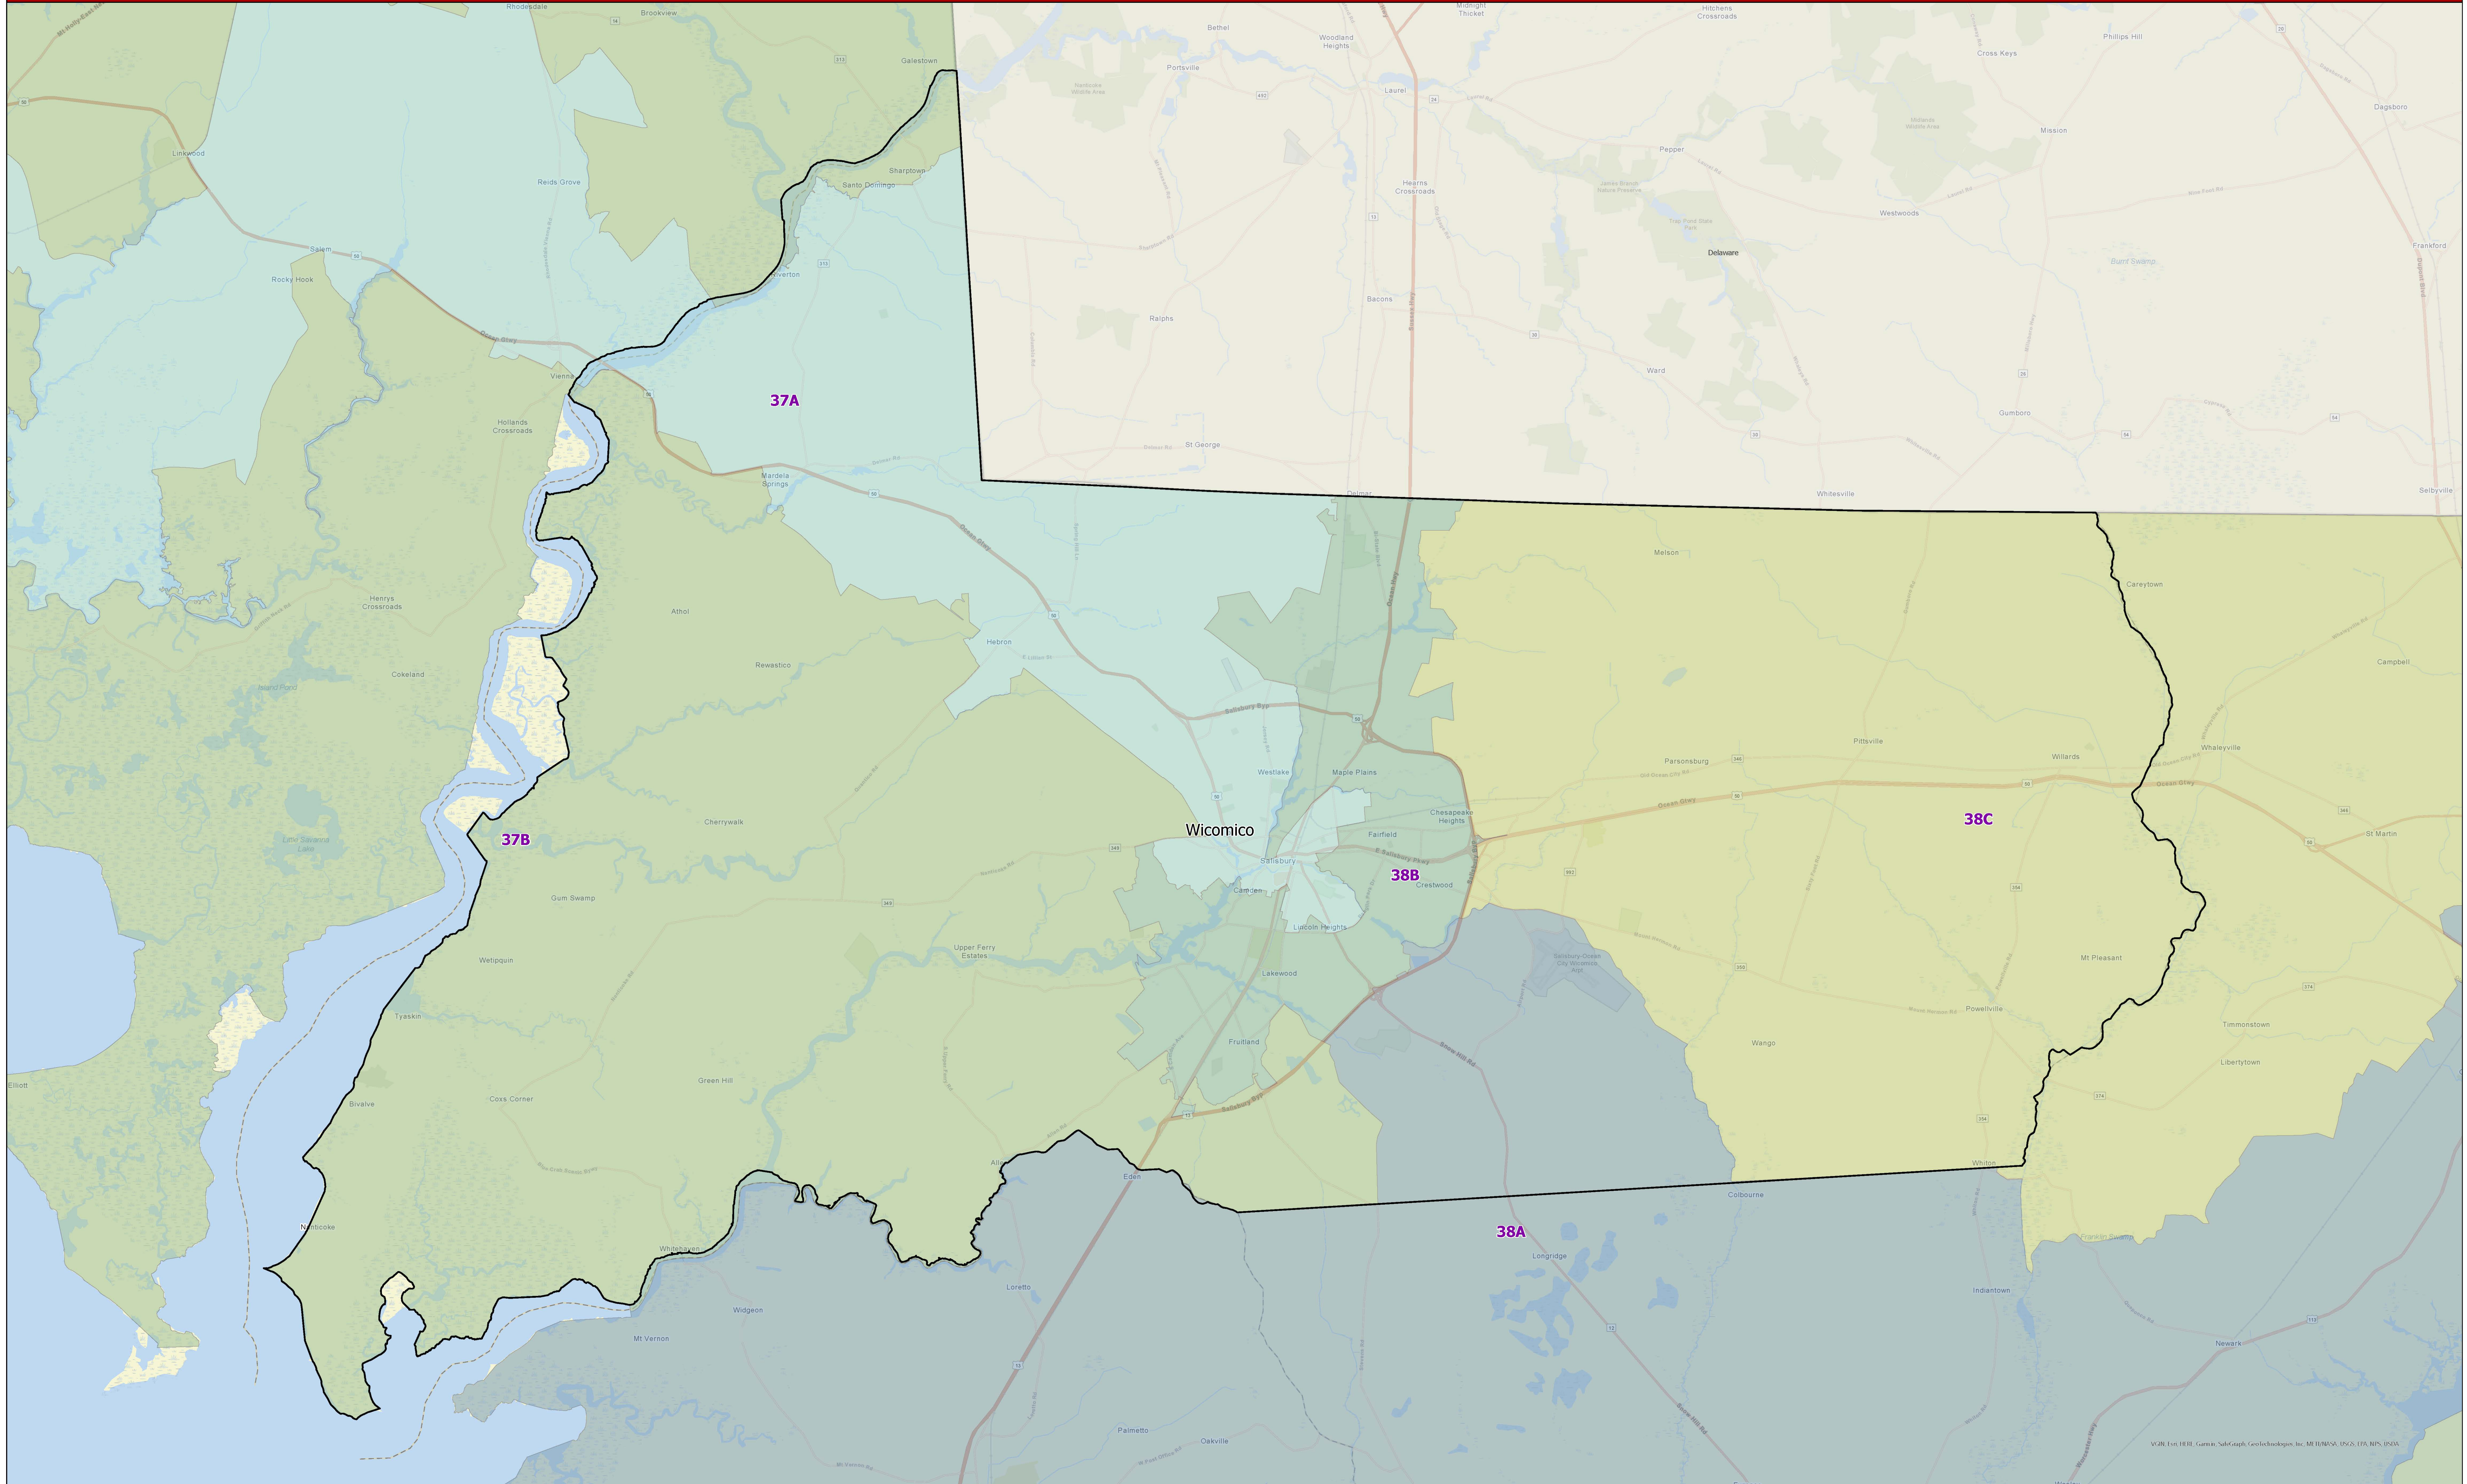

Maryland 2022 Legislative Districts Wicomico County

For more information on 2022 Legislative Maps, visit
MD Election Boundary application.

Senate Bill 1012, Senate Joint Resolution 2 - General Assembly 2022 Session

Data Source: 2020 Census TIGER/Line Files & Senate Joint Resolution 2
General Assembly 2022 Session
Prepared by the Maryland Department of Planning
July 2022

Legend			
	County Boundary		
	DISTRICT 37A		38B
	37B		38C
	38A		