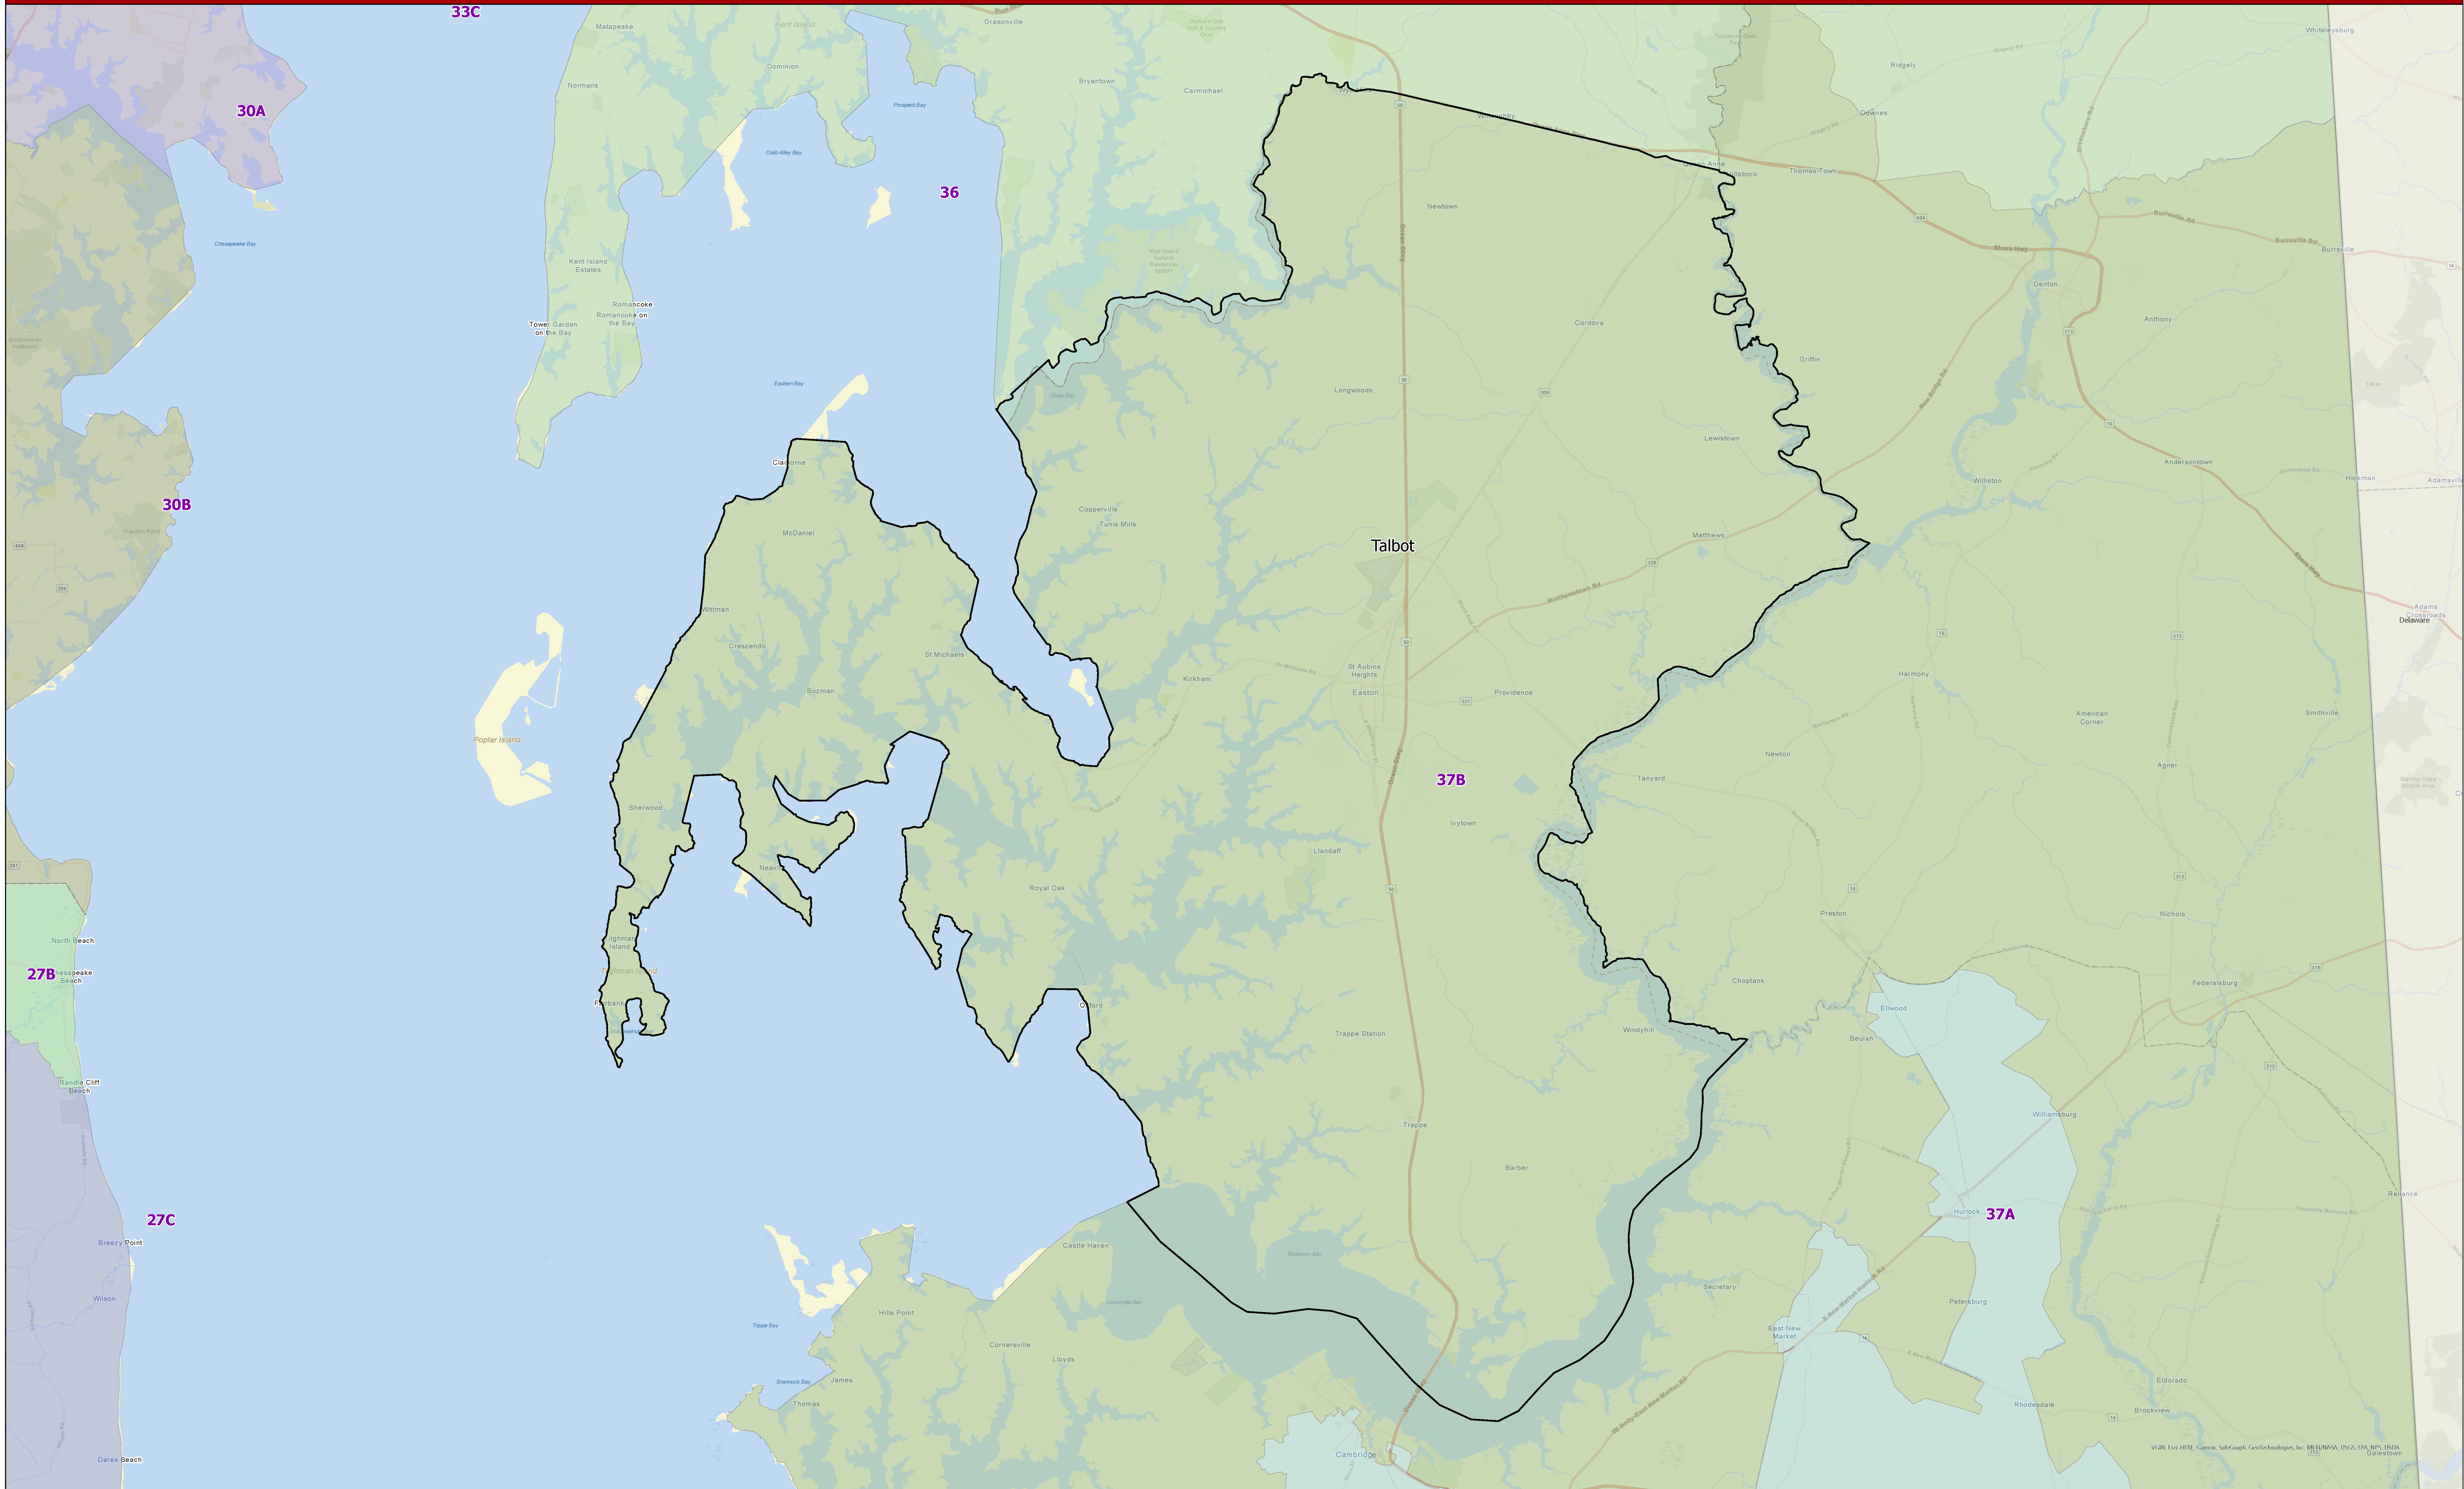

Maryland 2022 Legislative Districts Talbot County

For more information on 2022 Legislative Maps, visit
MD Election Boundary application.

Senate Bill 1012, Senate Resolution 2 - General Assembly 2022 Session

Data Source: 2020 Census TIGER/Line Files & Senate Joint Resolution 2
General Assembly 2022 Session
Prepared by the Maryland Department of Planning
July 2022