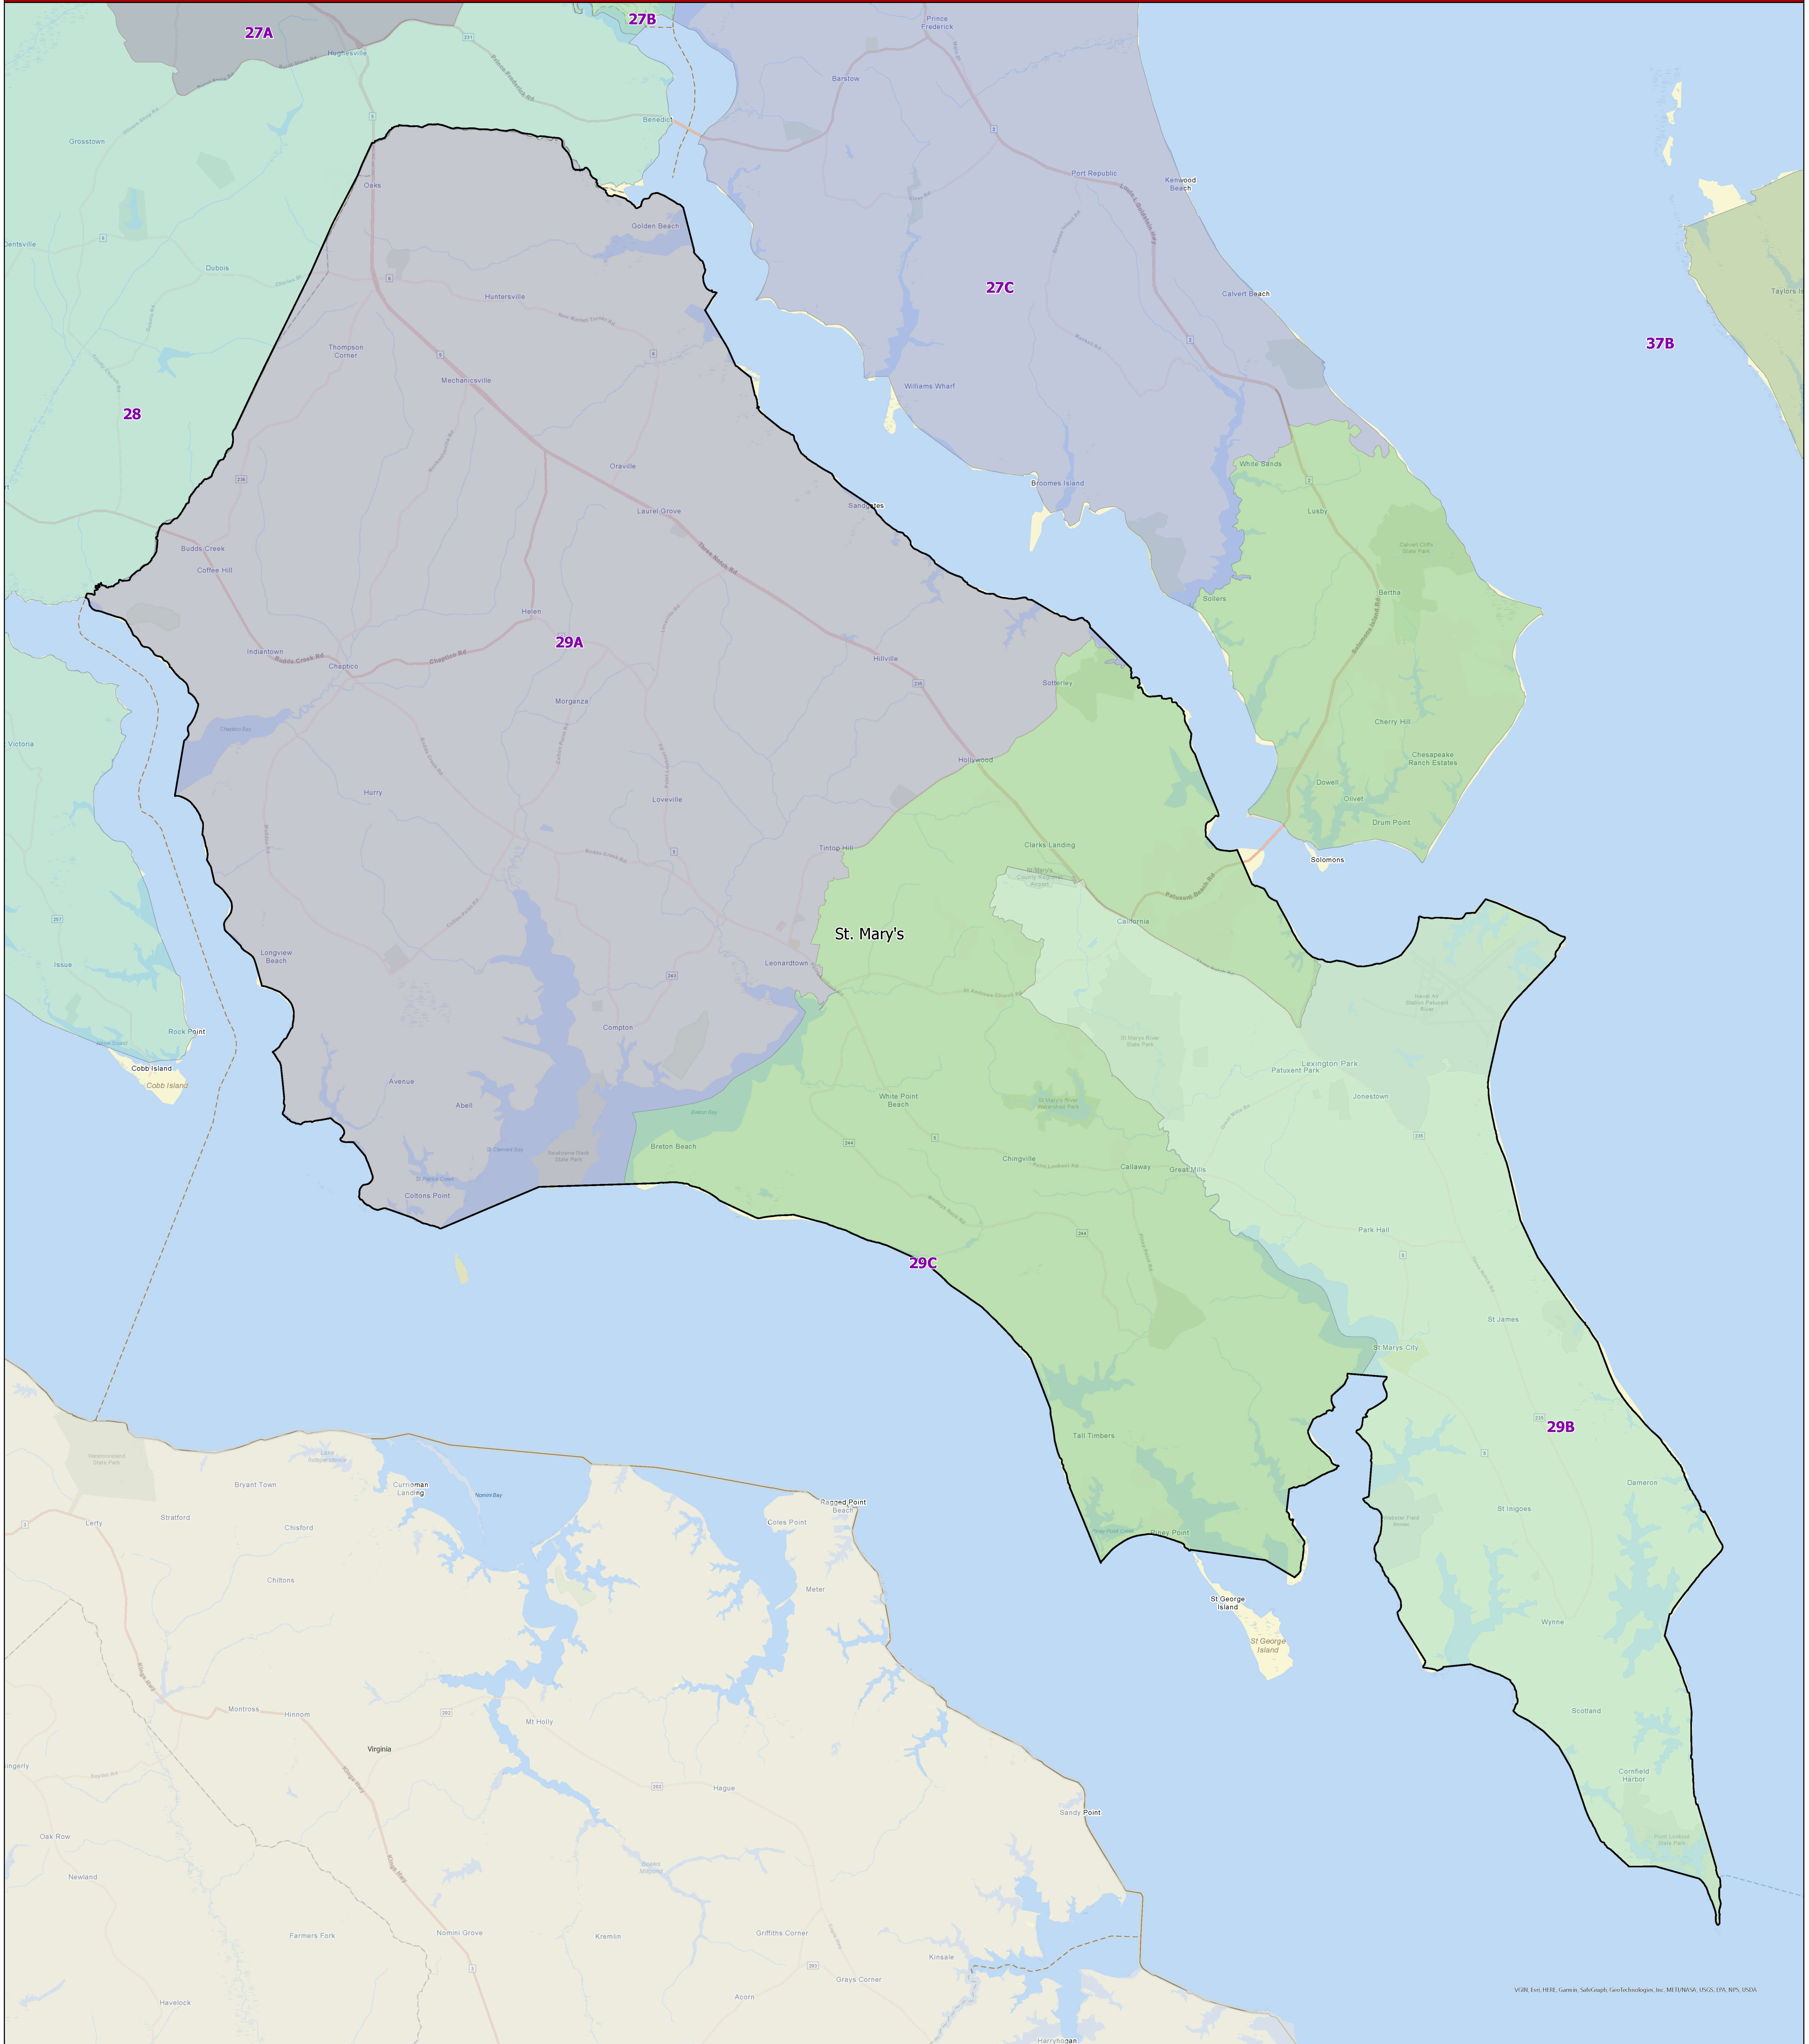

Maryland 2022 Legislative Districts

St. Mary's County

For more information on 2022 Legislative Maps, visit MD Election Boundary application.

Senate Joint Resolution 2 - General Assembly 2022 Session

Data Source: 2020 Census TIGER/Line Files & Senate Joint Resolution 2
General Assembly 2022 Session
Prepared by the Maryland Department of Planning
July 2022