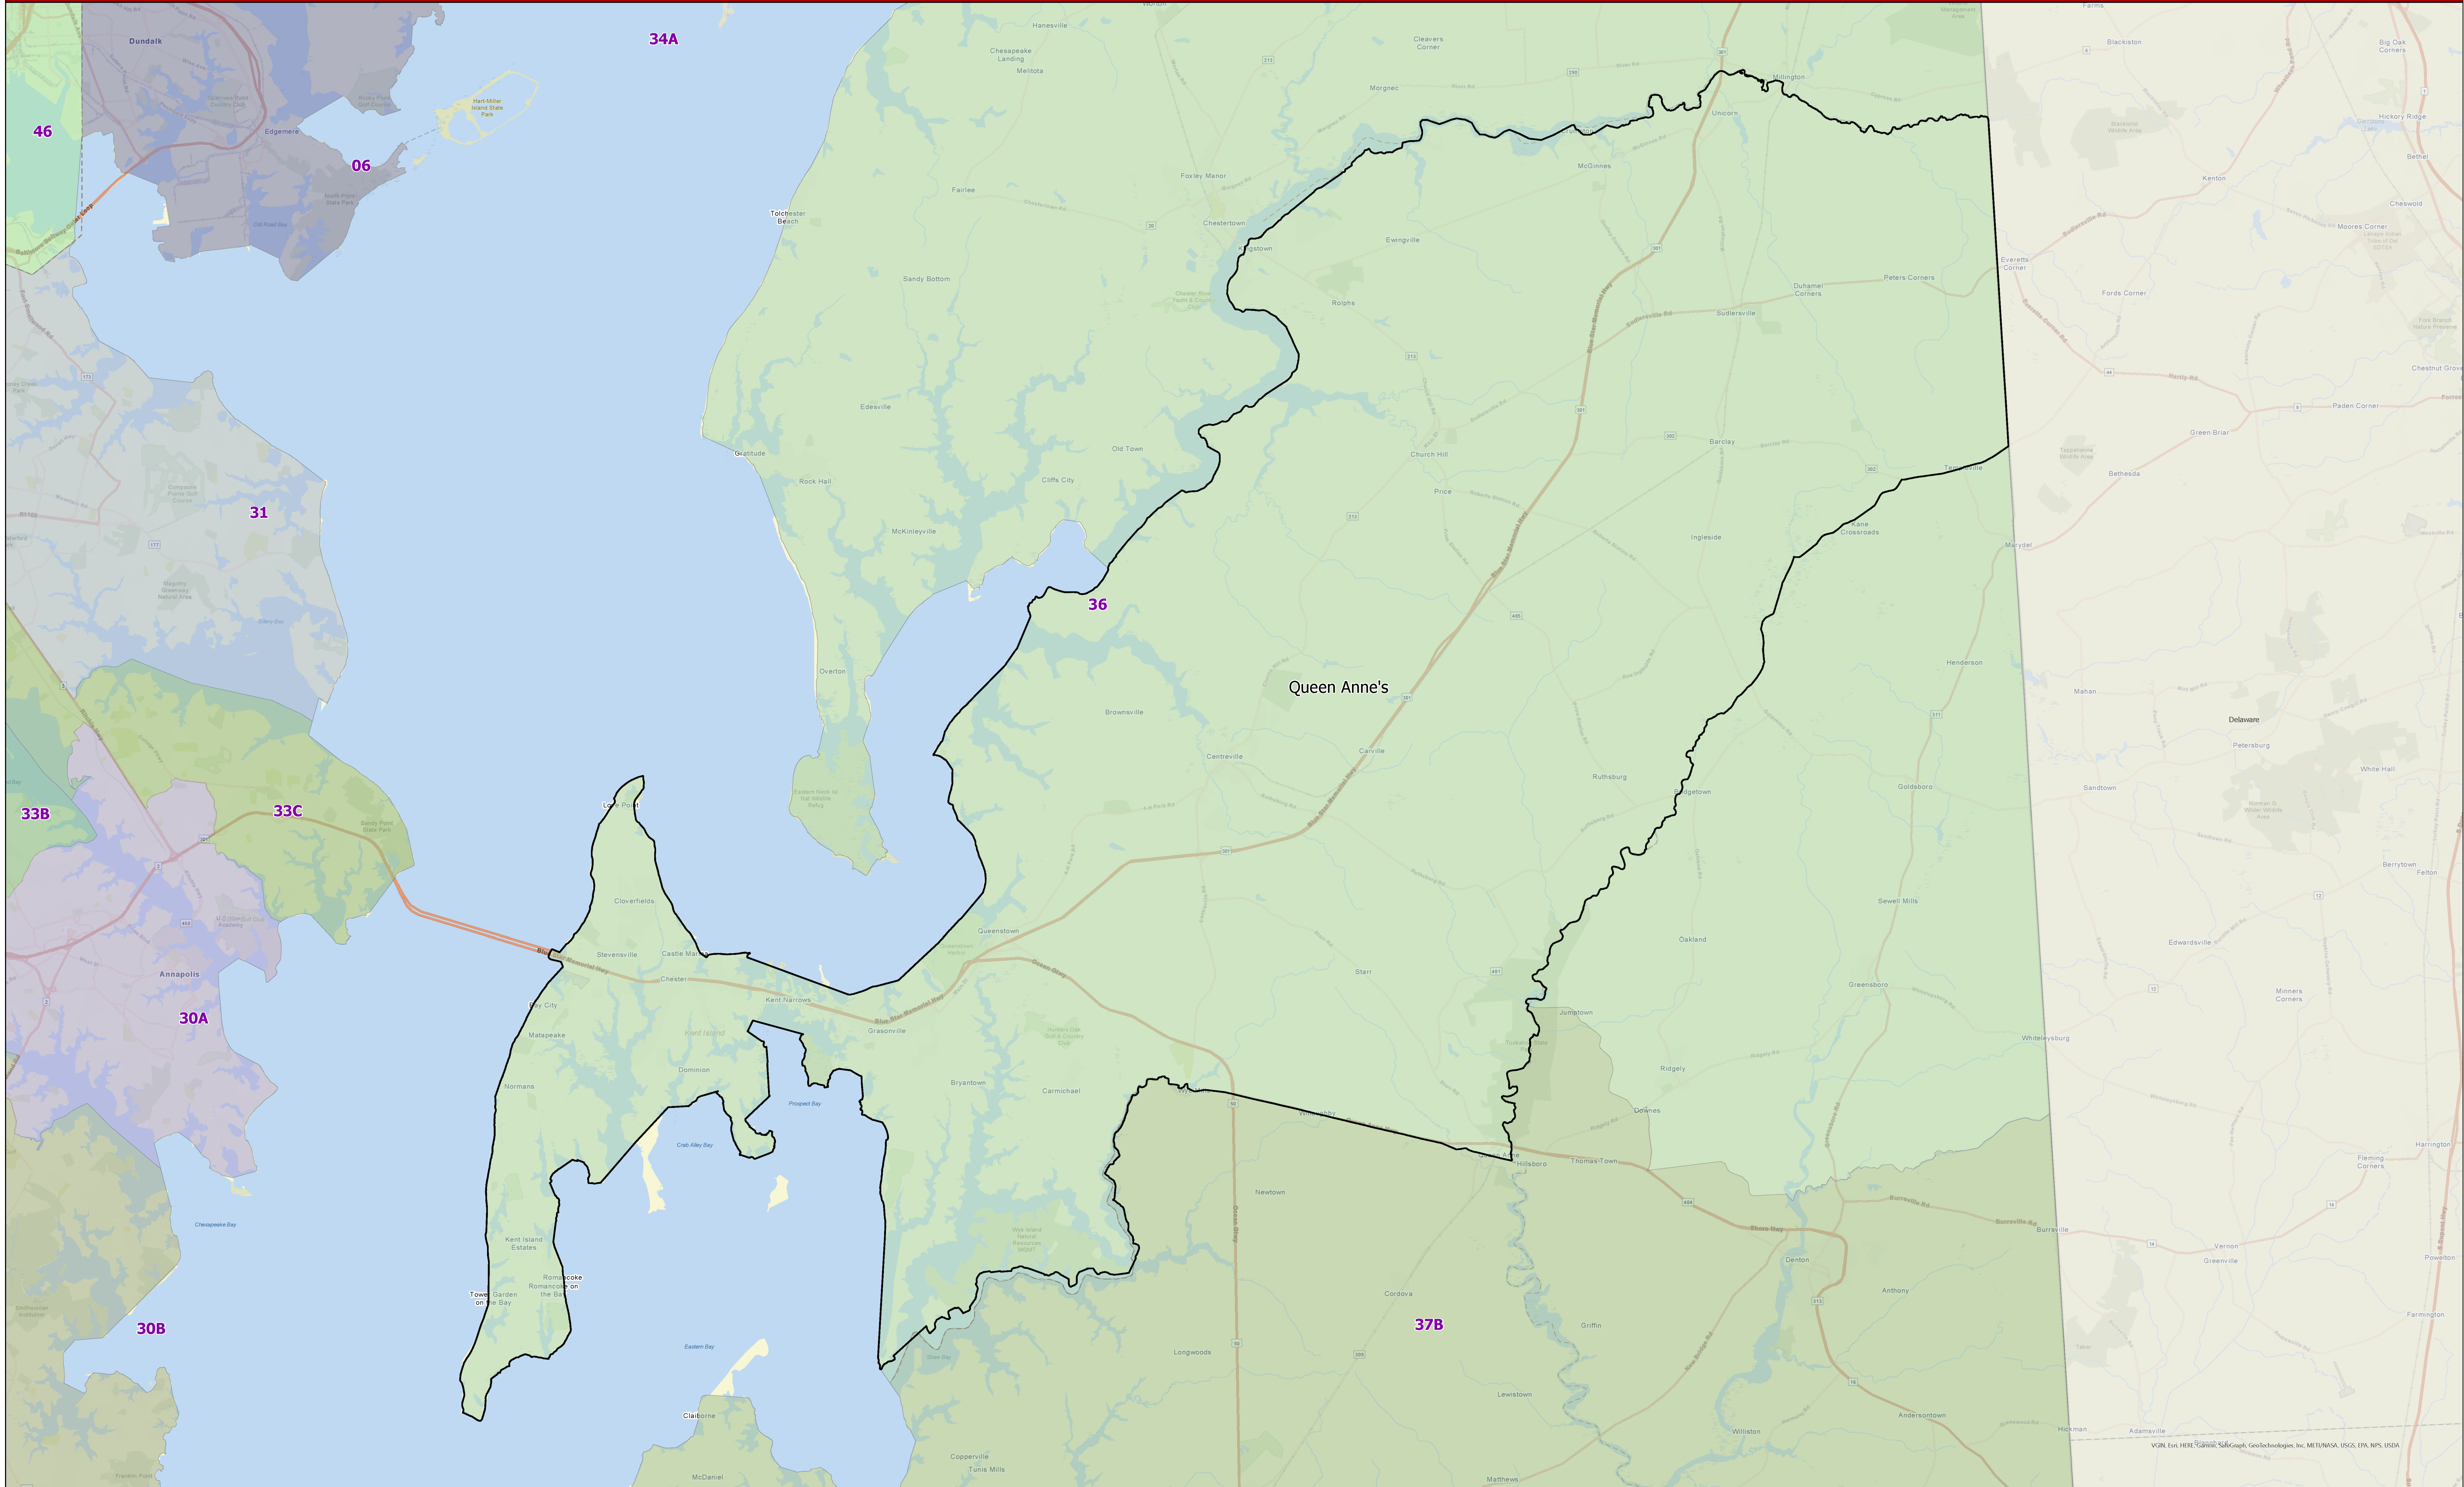

Maryland 2022 Legislative Districts Queen Anne's County

For more information on 2022 Legislative Maps, visit
MD Election Boundary application.

Senate Bill 1012, Senate Joint Resolution 2 - General Assembly 2022 Session

Data Source: 2020 Census TIGER/Line Files & Senate Joint Resolution 2
General Assembly 2022 Session
Prepared by the Maryland Department of Planning
July 2022