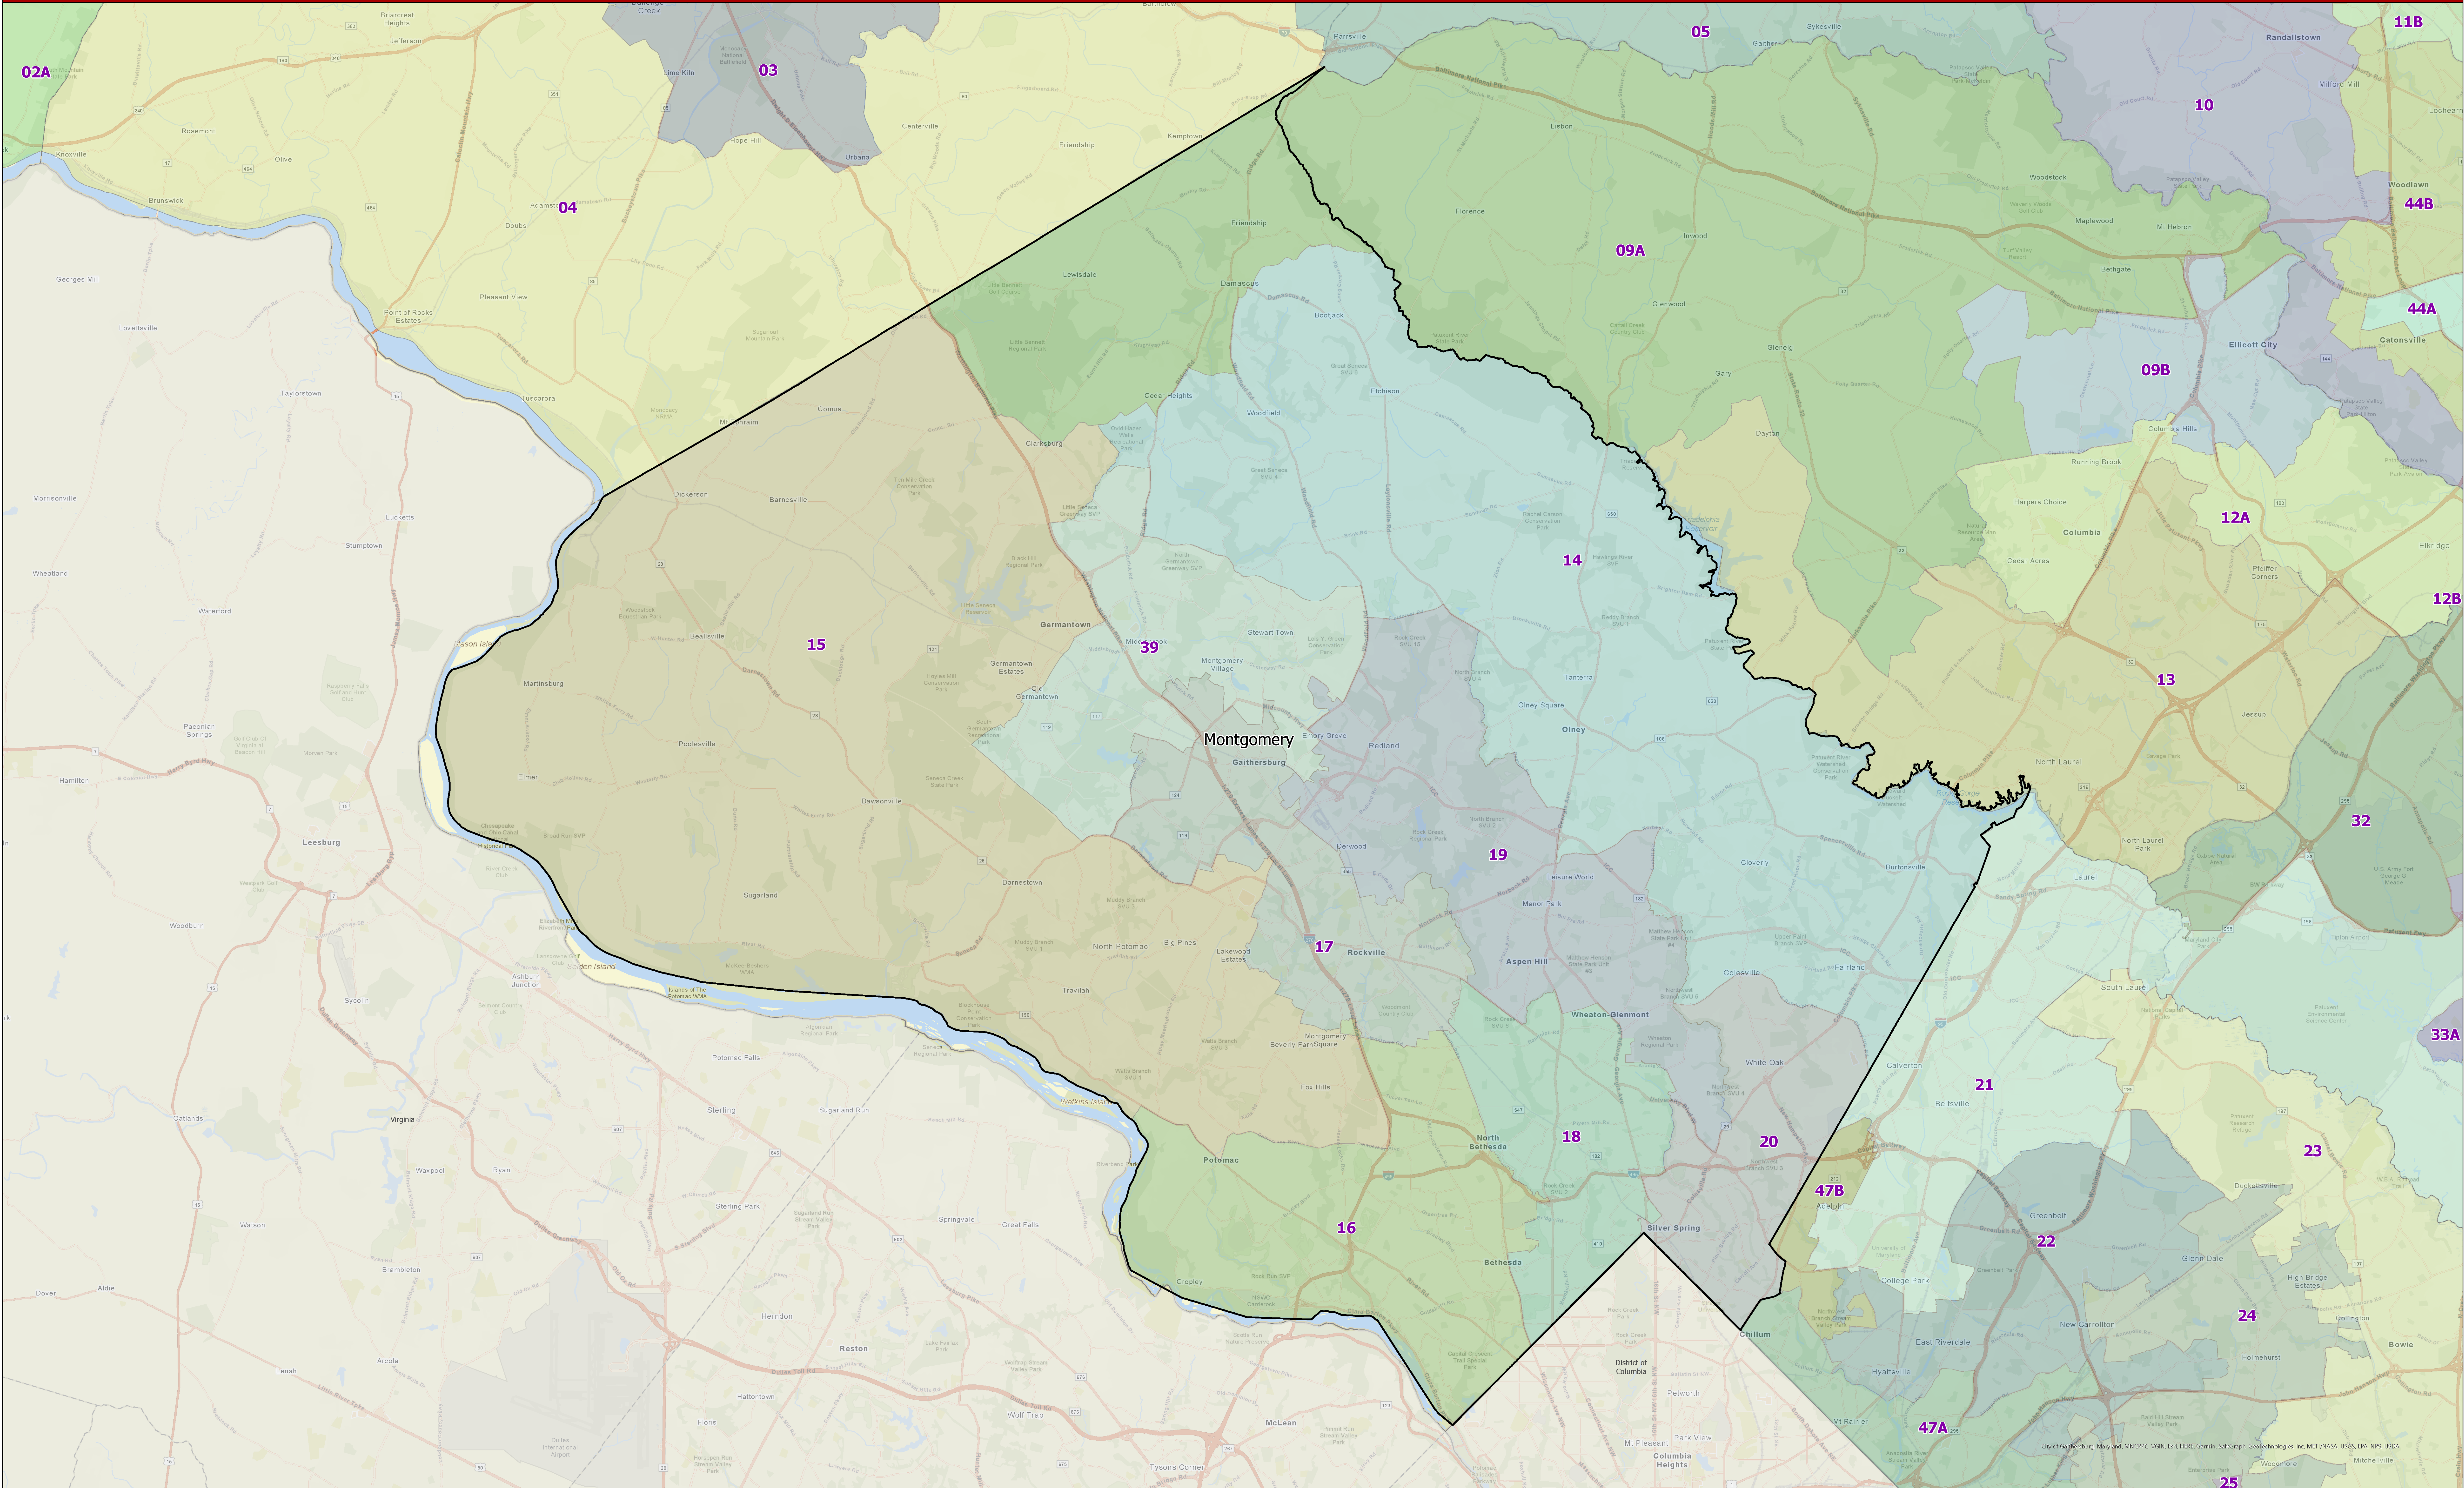

Maryland 2022 Legislative Districts Montgomery County

Senate Bill 1012, Senate Joint Resolution 2 - General Assembly 2022 Session

For more information on 2022 Legislative Maps, visit
MD Election Boundary application.

Data Source: 2020 Census TIGER/Line Files & Senate Joint Resolution 2
General Assembly 2022 Session
Prepared by the Maryland Department of Planning
July 2022