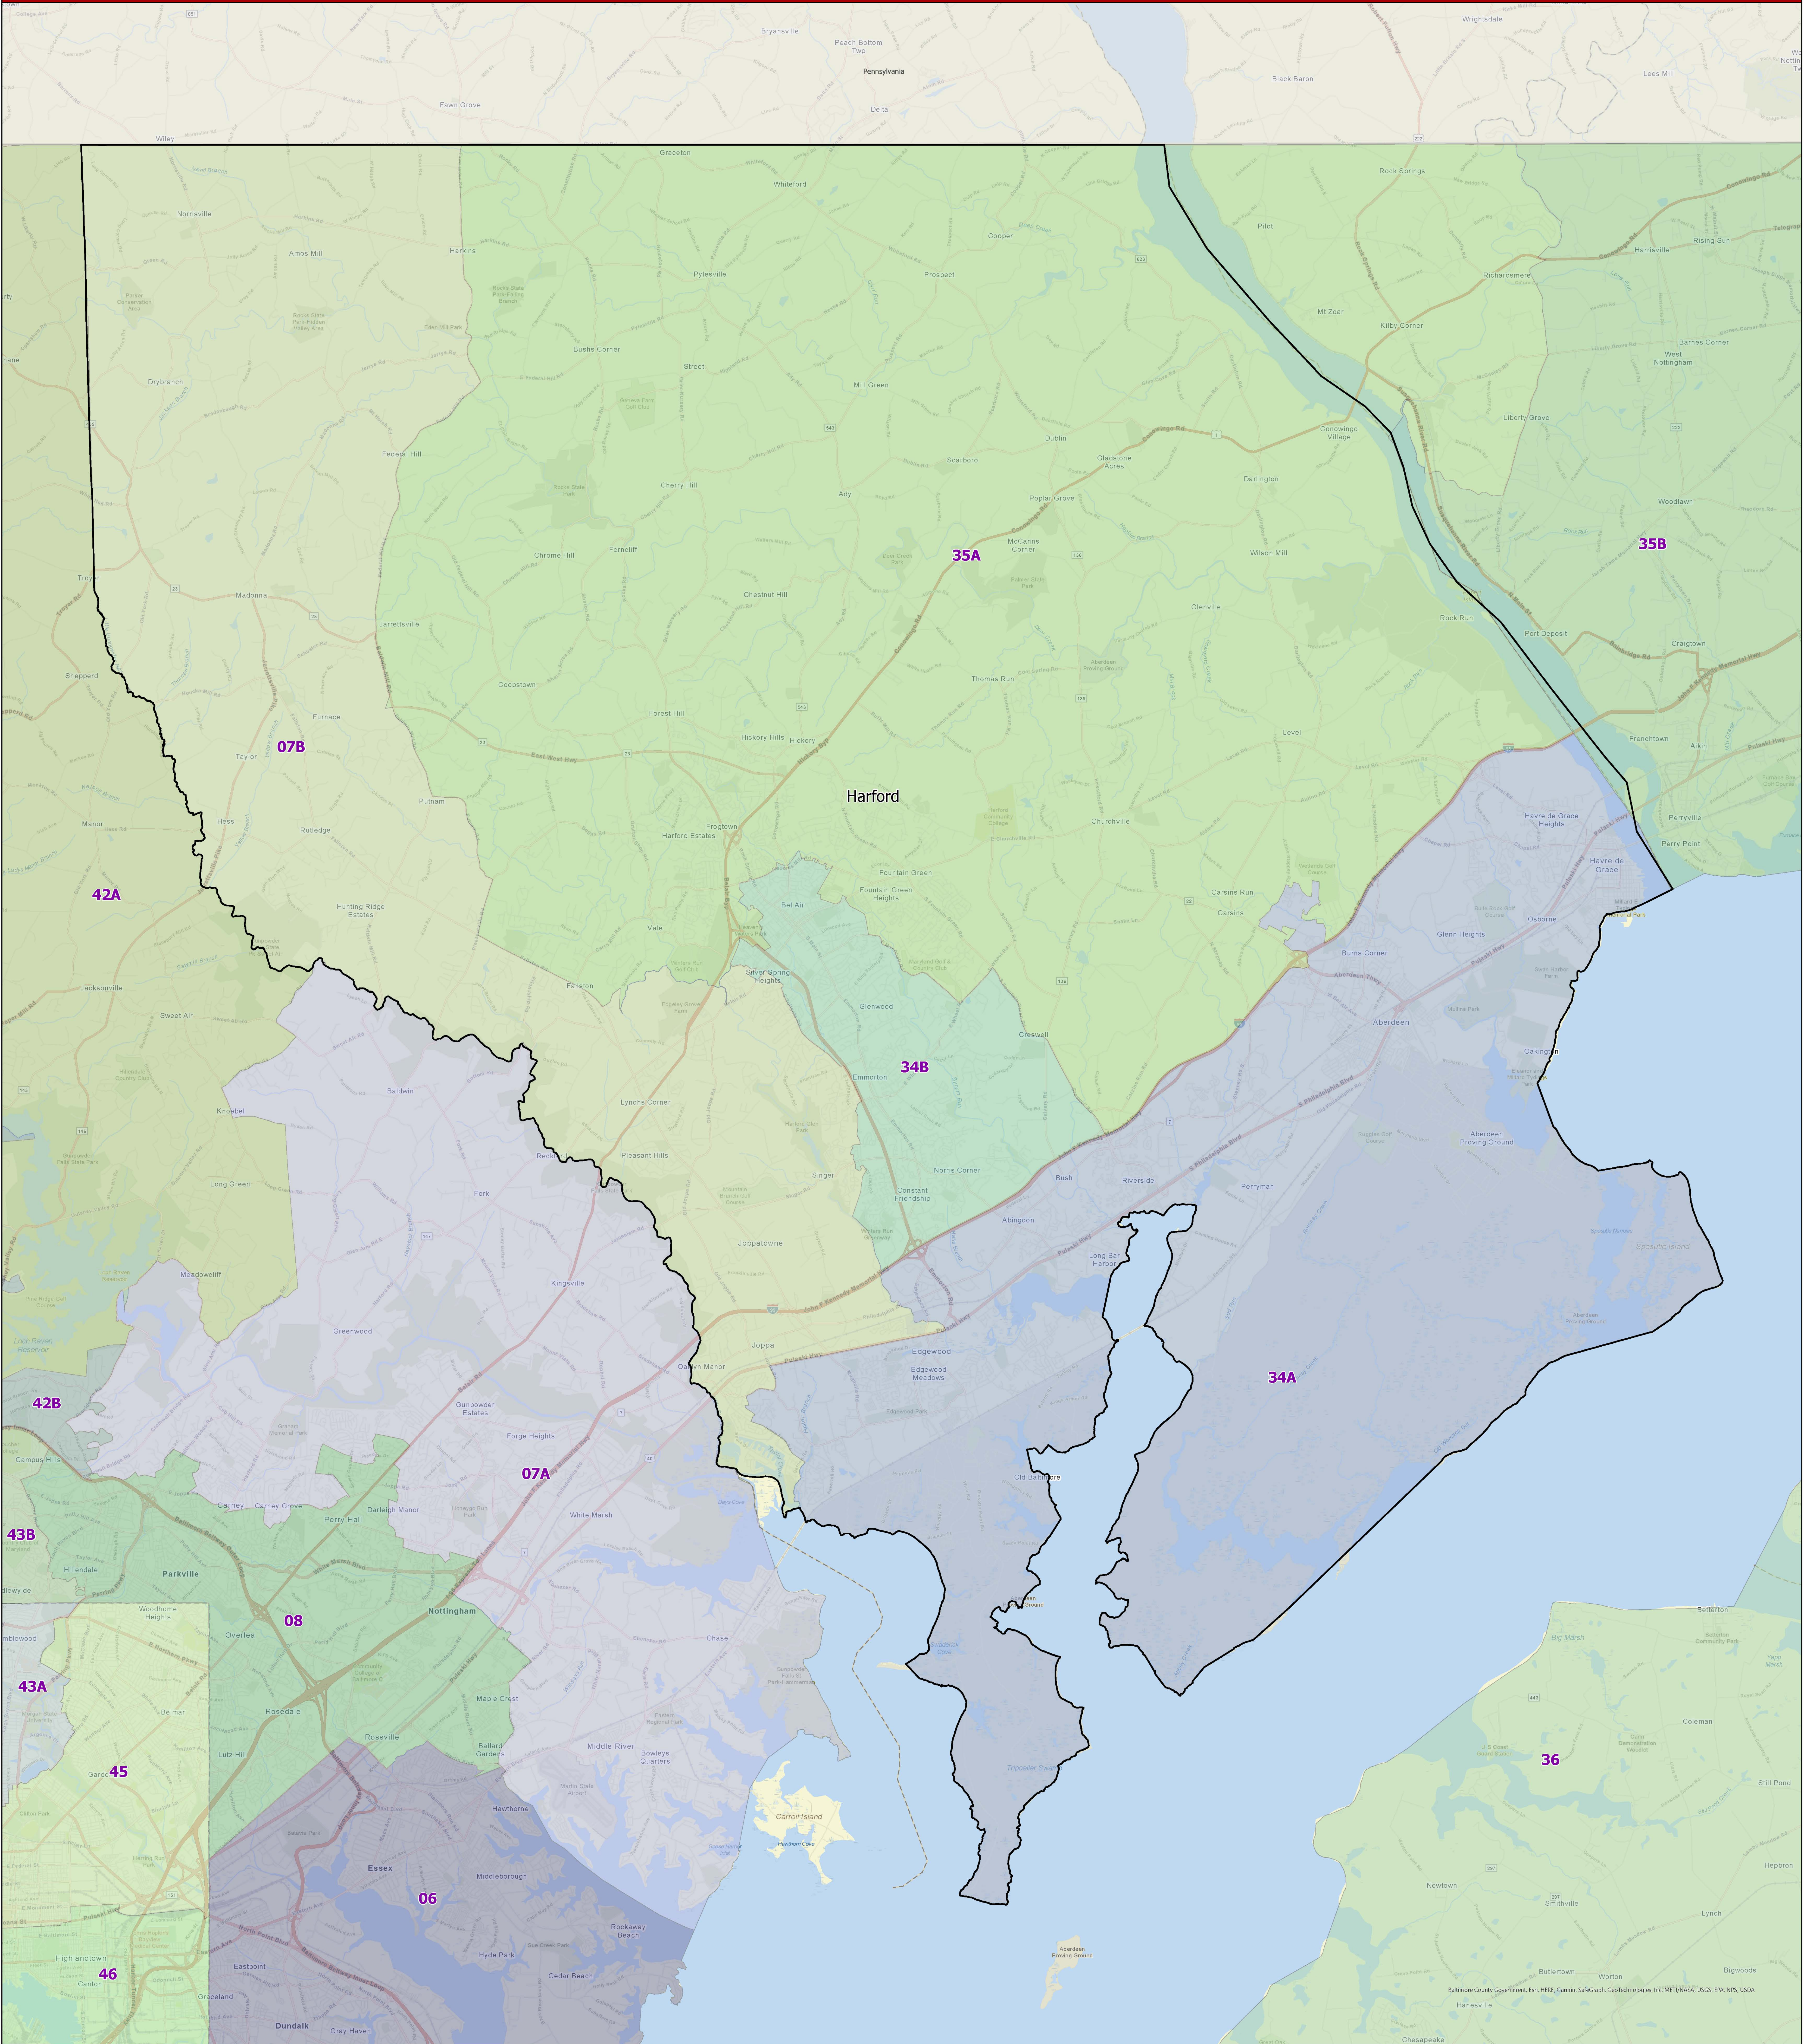

# Maryland 2022 Legislative Districts Harford County

For more information on 2022 Legislative Maps, visit  
MD Election Boundary application.

Senate Joint Resolution 2 - General Assembly 2022 Session

Data Source: 2020 Census TIGER/Line Files & Senate Joint Resolution 2  
General Assembly 2022 Session  
Prepared by the Maryland Department of Planning  
July 2022