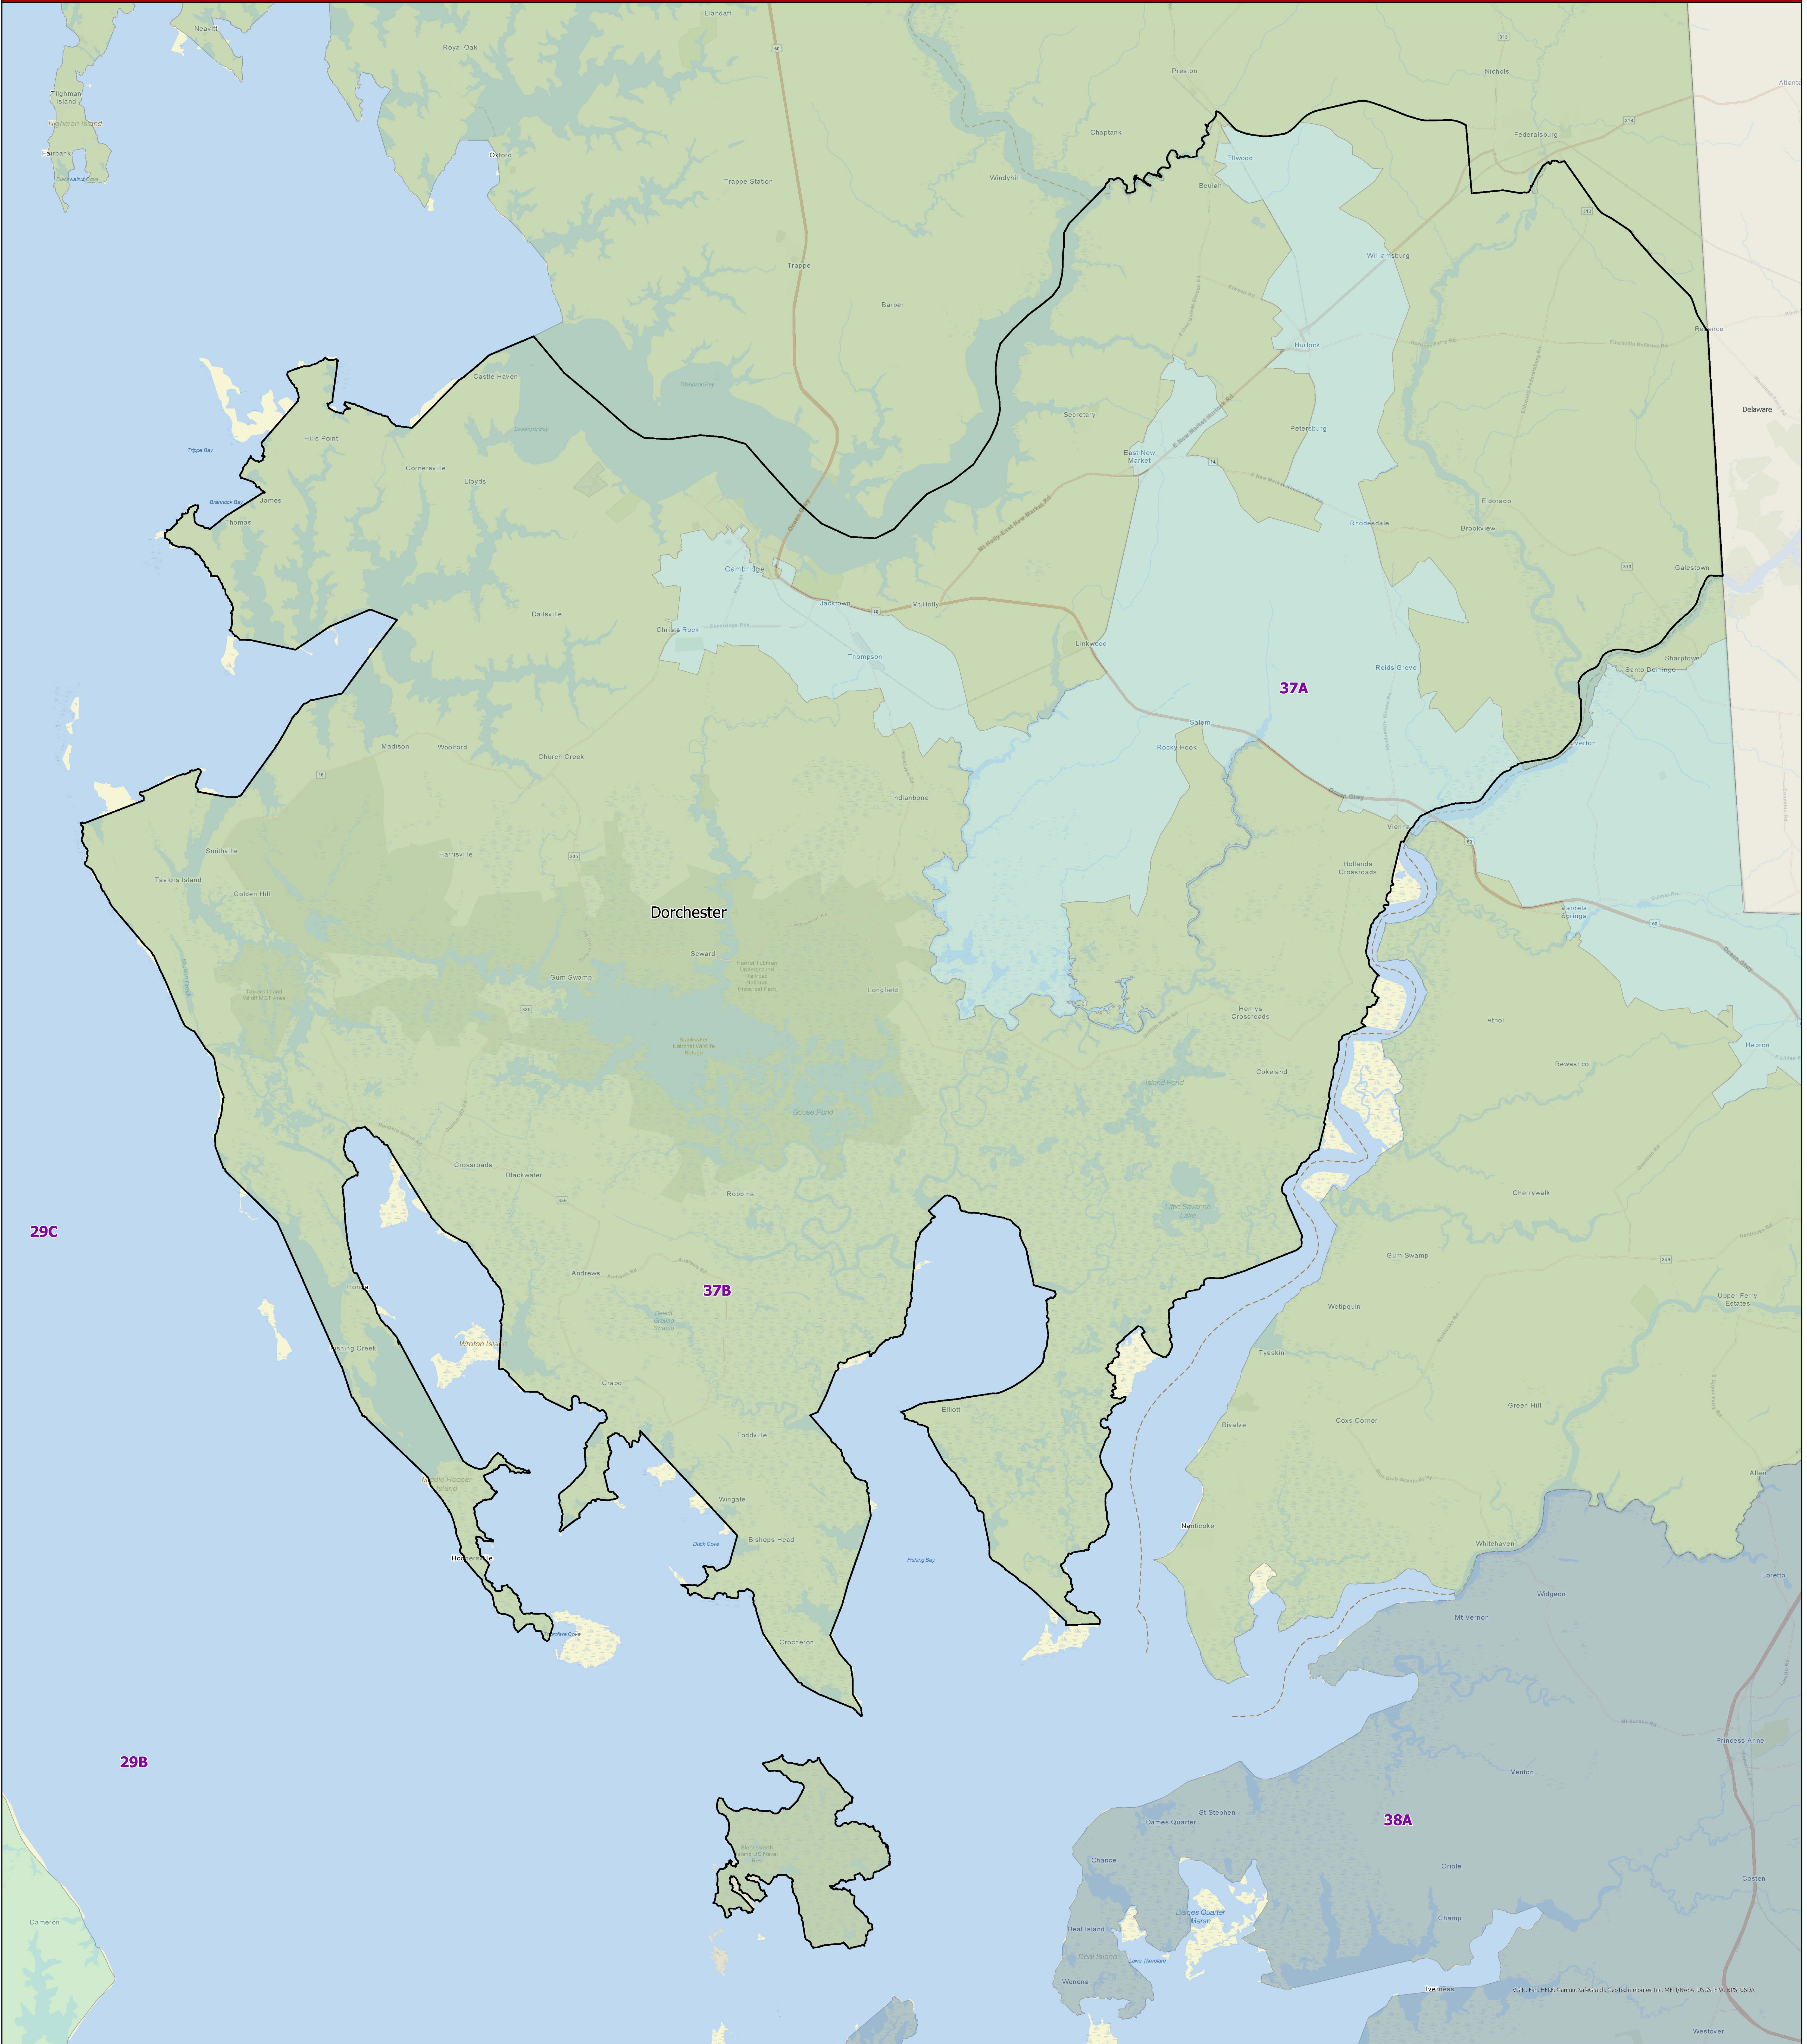

Maryland 2022 Legislative Districts Dorchester County

For more information on 2022 Legislative Maps, visit
MD Election Boundary application.

Senate Joint Resolution 2 - General Assembly 2022 Session

Data Source: 2020 Census TIGER/Line Files & Senate Joint Resolution 2
General Assembly 2022 Session
Prepared by the Maryland Department of Planning
July 2022