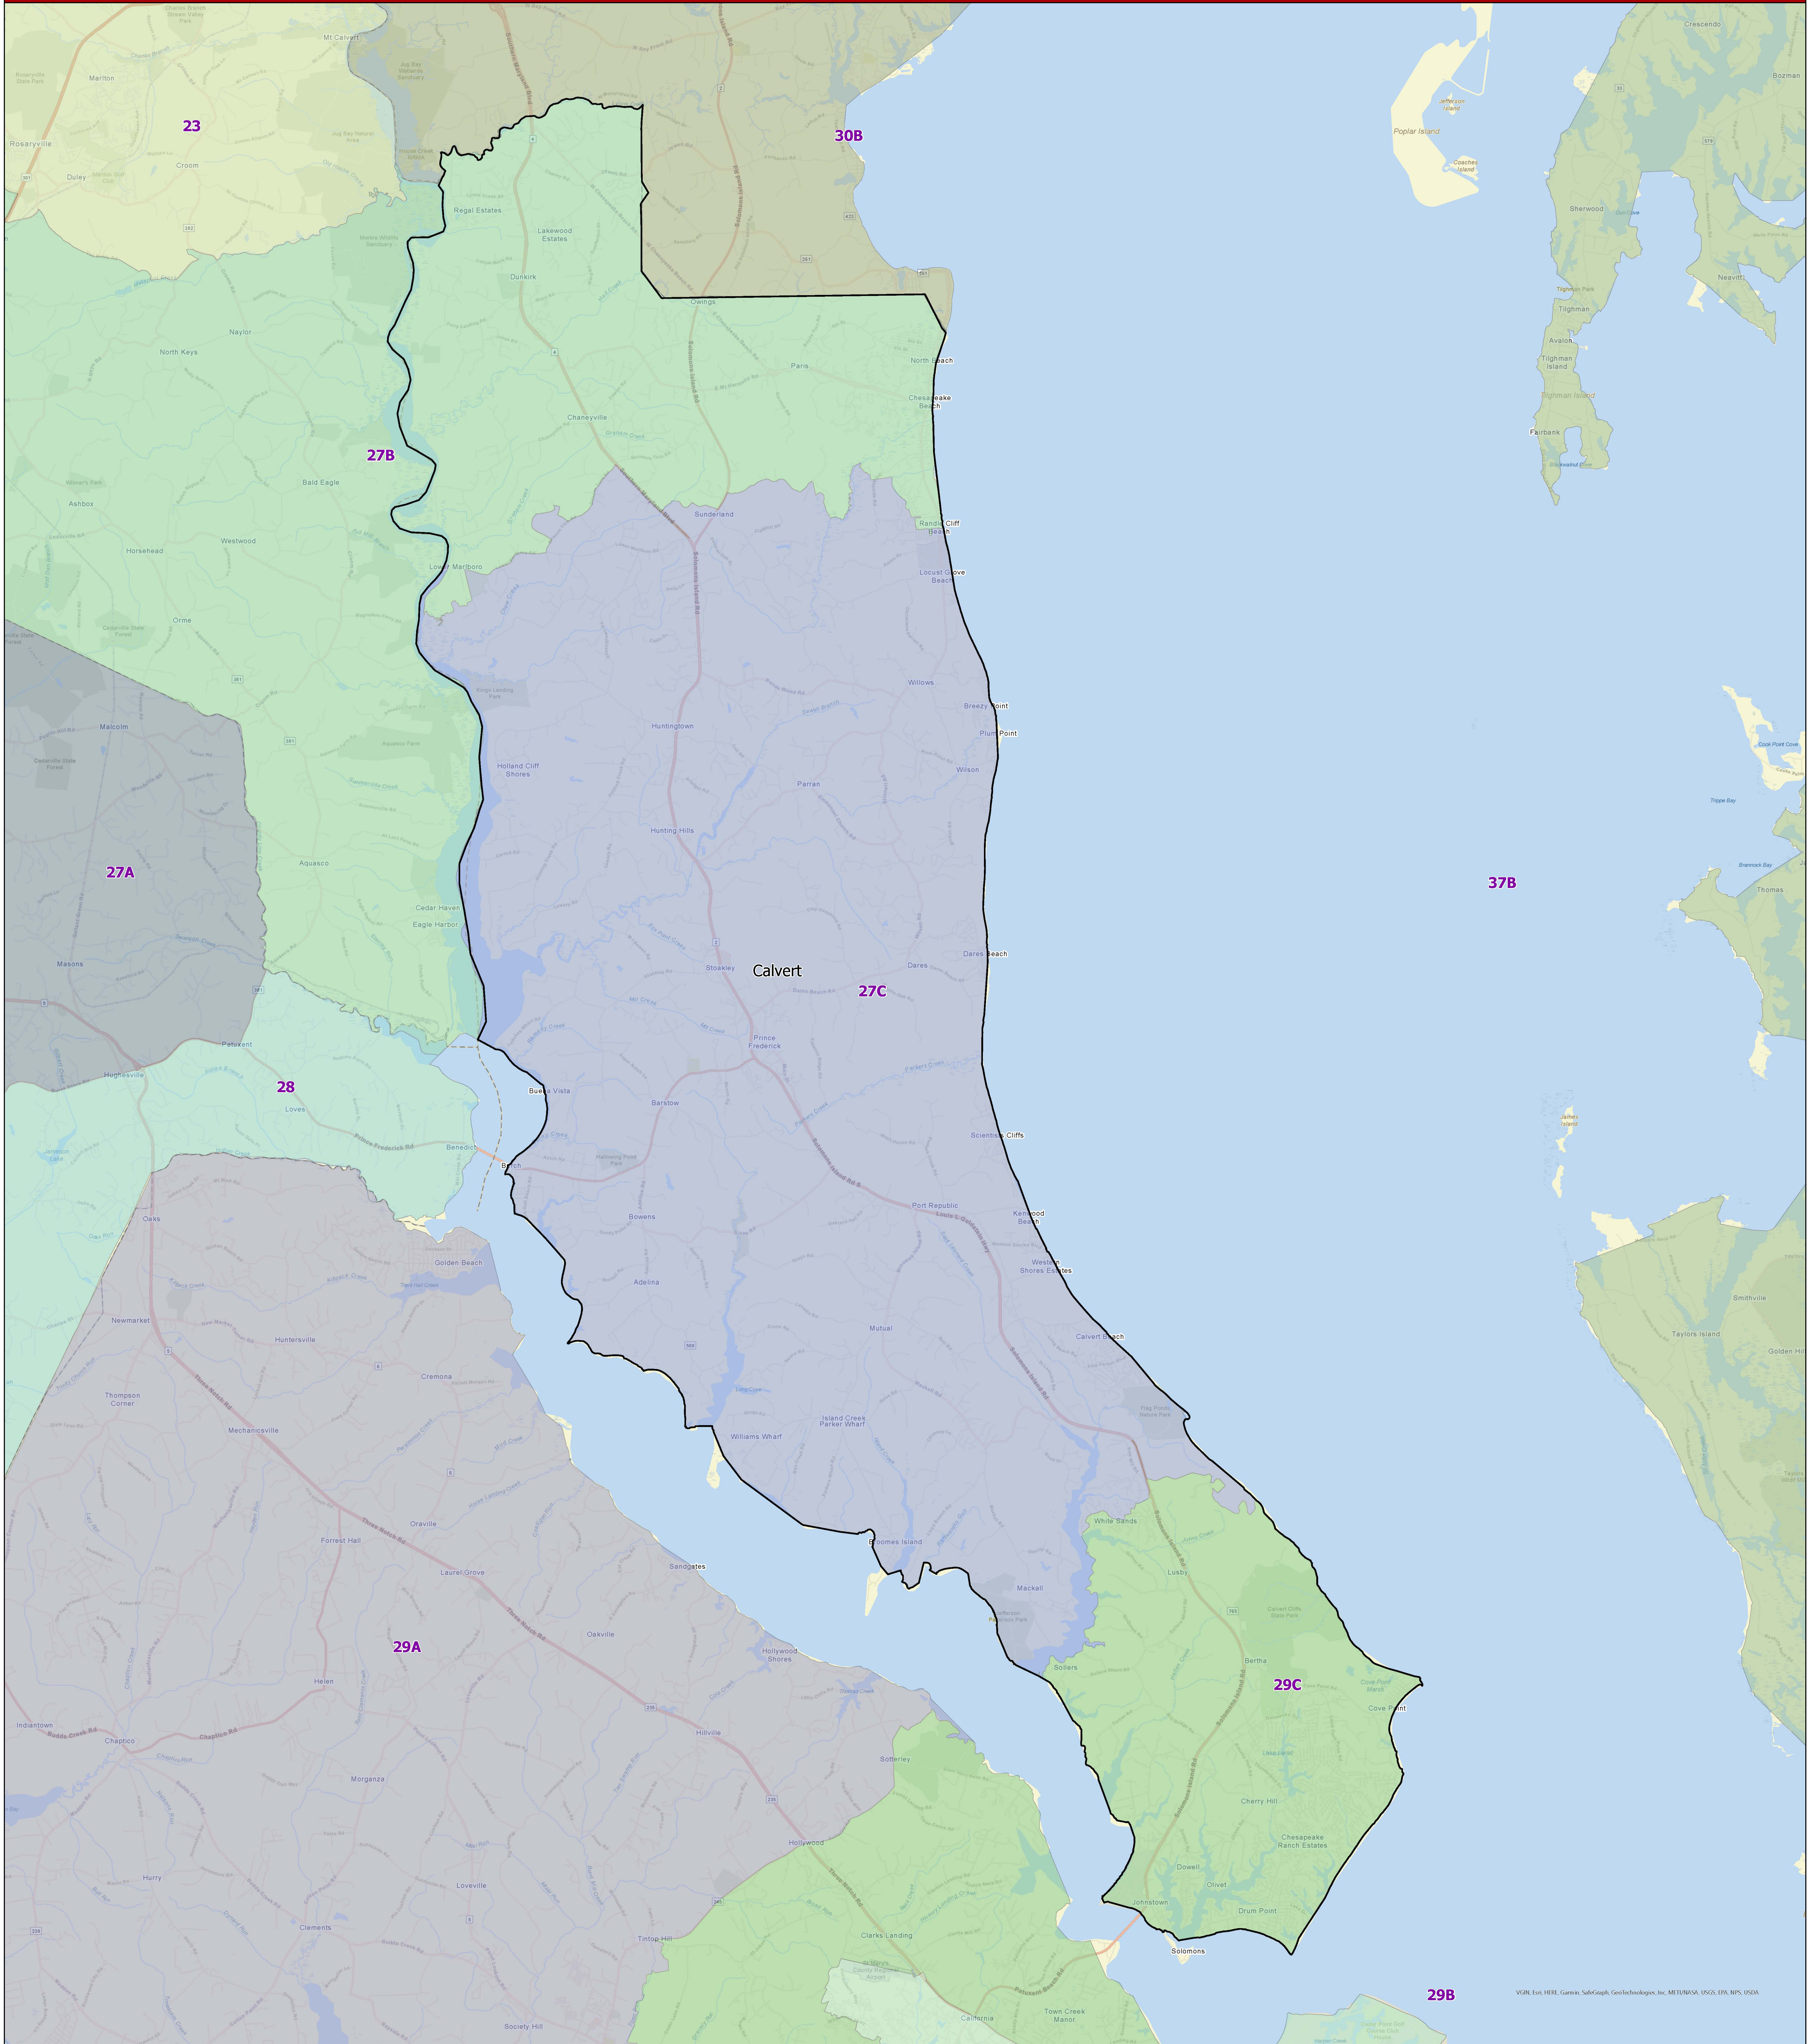

# Maryland 2022 Legislative Districts Calvert County

For more information on 2022 Legislative Maps, visit  
MD Election Boundary application.

Senate Joint Resolution 2 - General Assembly 2022 Session

Data Source: 2020 Census TIGER/Line Files & Senate Joint Resolution 2  
General Assembly 2022 Session  
Prepared by the Maryland Department of Planning  
July 2022

0 1 2 3 4 5 Miles

Legend	
	County Boundary
	DISTRICT 27B
	DISTRICT 27C
	DISTRICT 29C