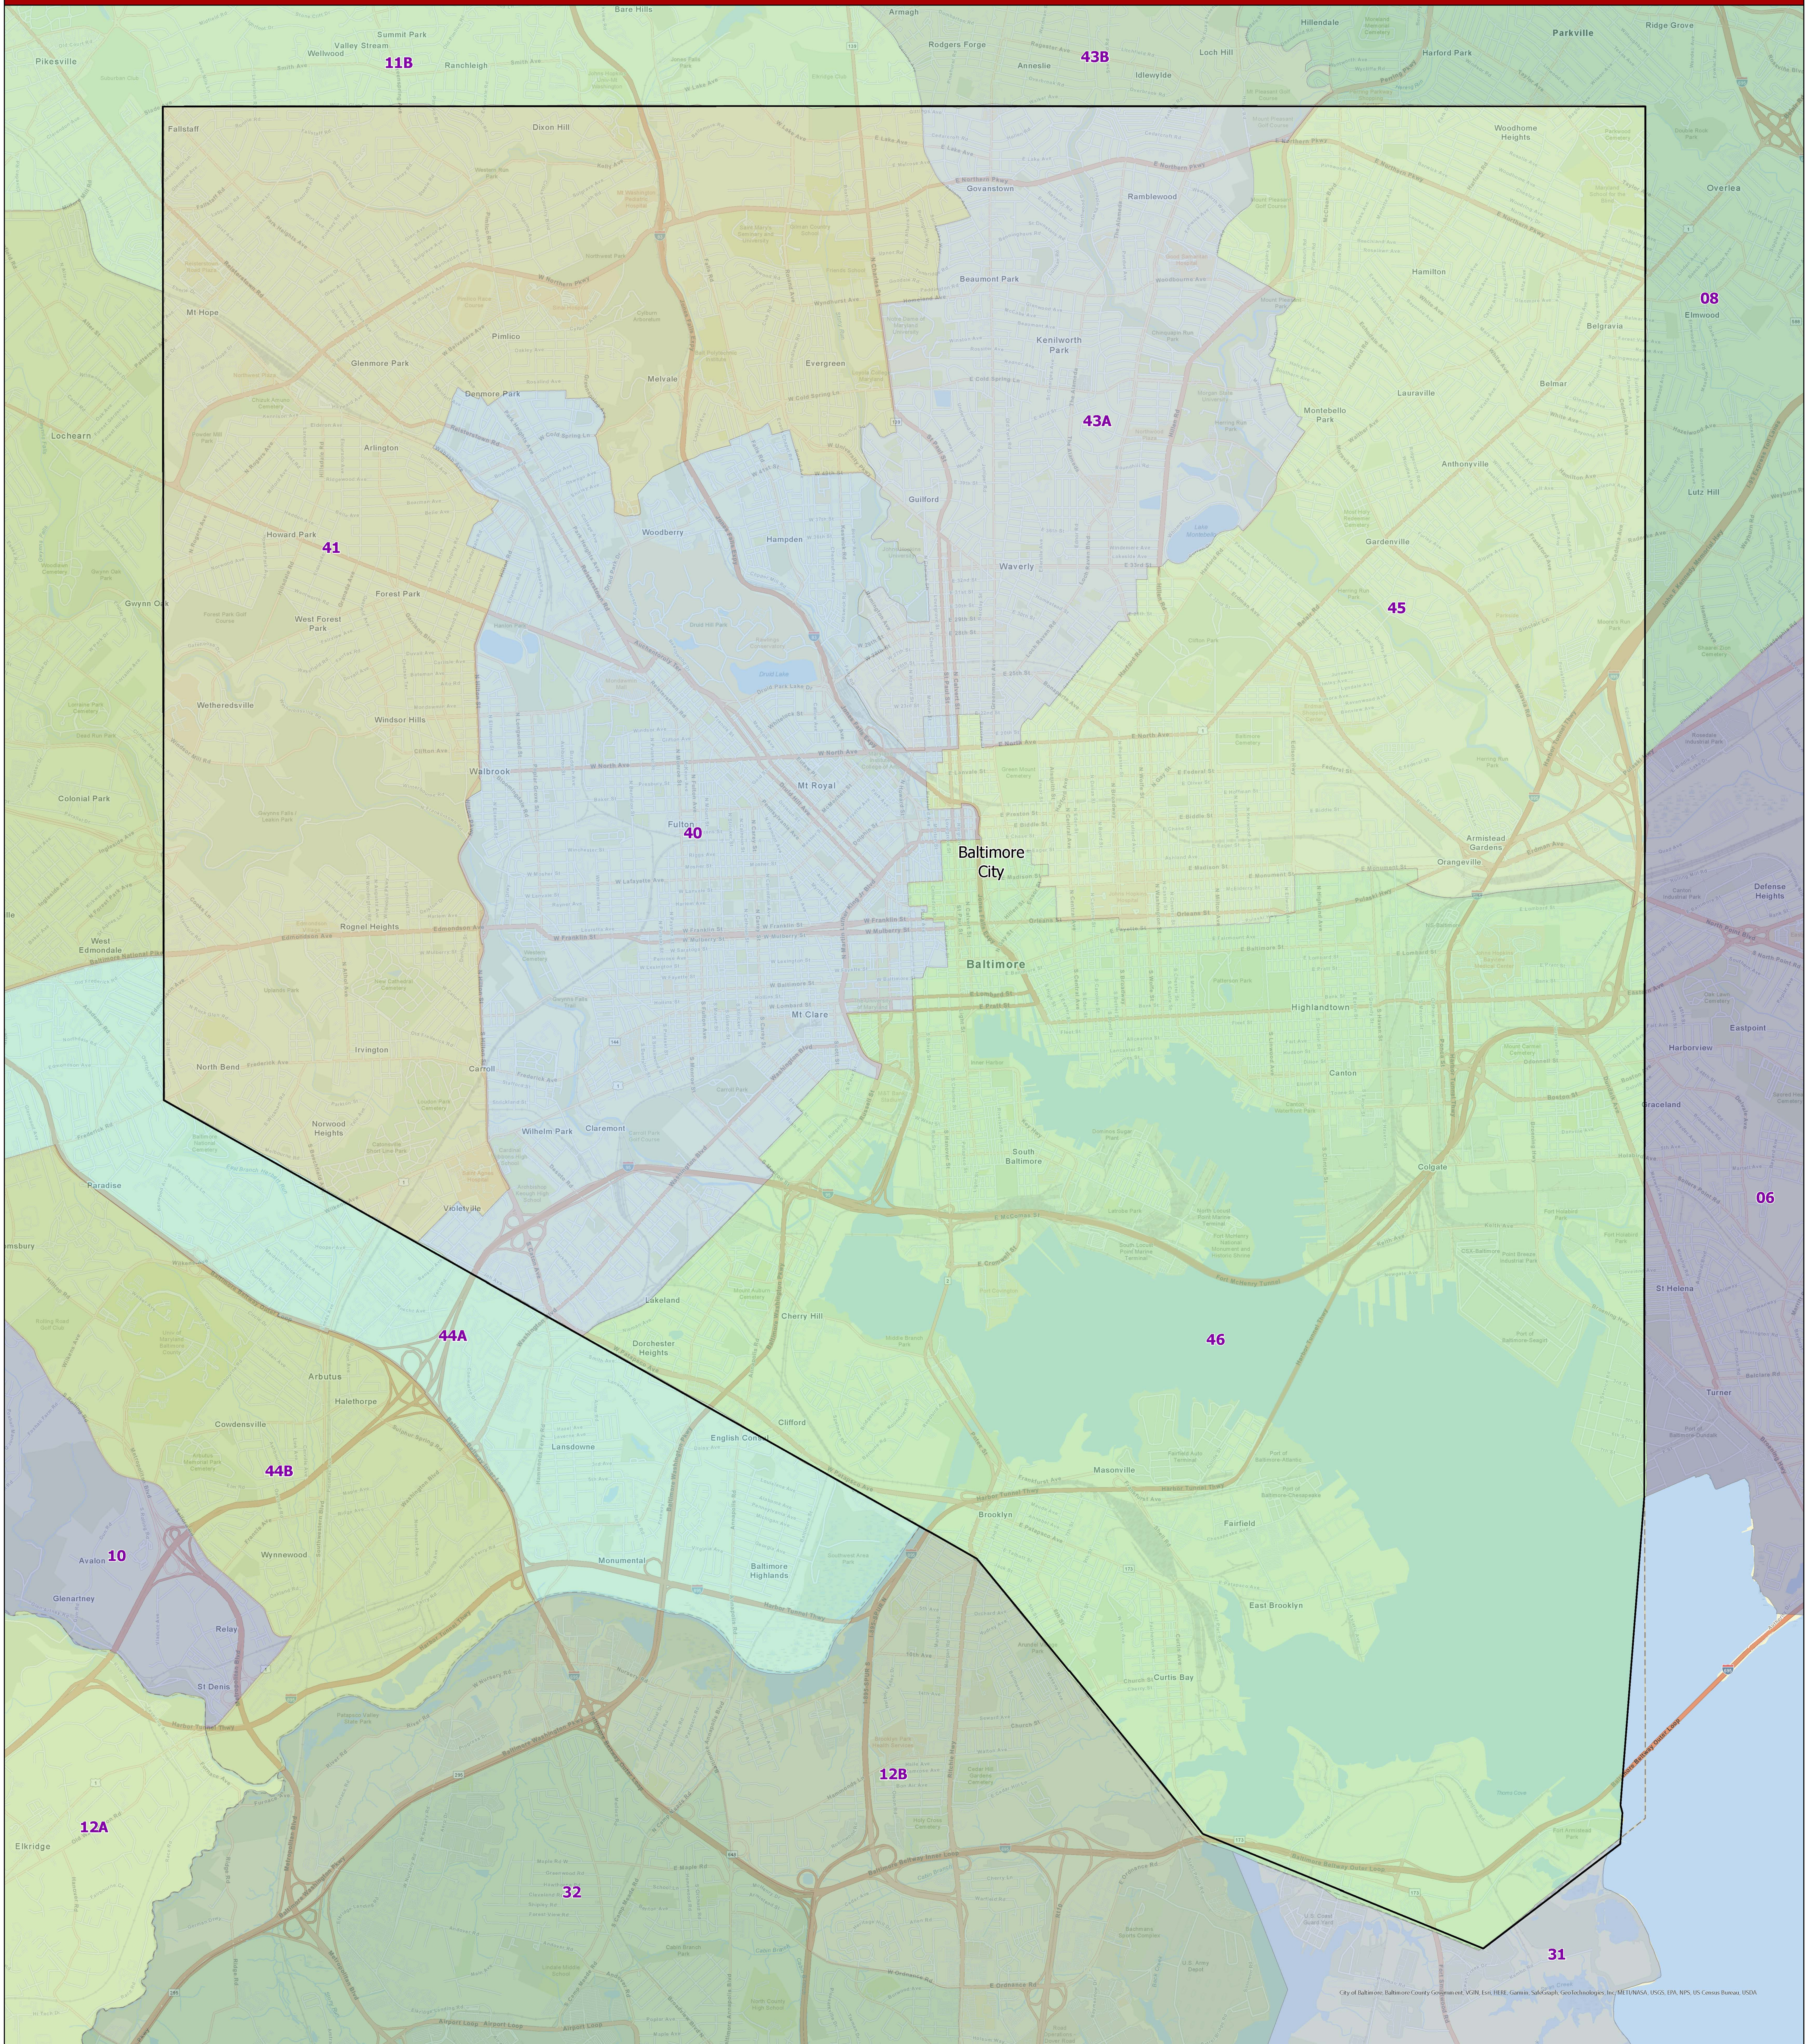

Maryland 2022 Legislative Districts Baltimore City

For more information on 2022 Legislative Maps, visit
MD Election Boundary application.

Senate Joint Resolution 2 - General Assembly 2022 Session

Data Source: 2020 Census TIGER/Line Files & Senate Joint Resolution 2
General Assembly 2022 Session
Prepared by the Maryland Department of Planning
July 2022