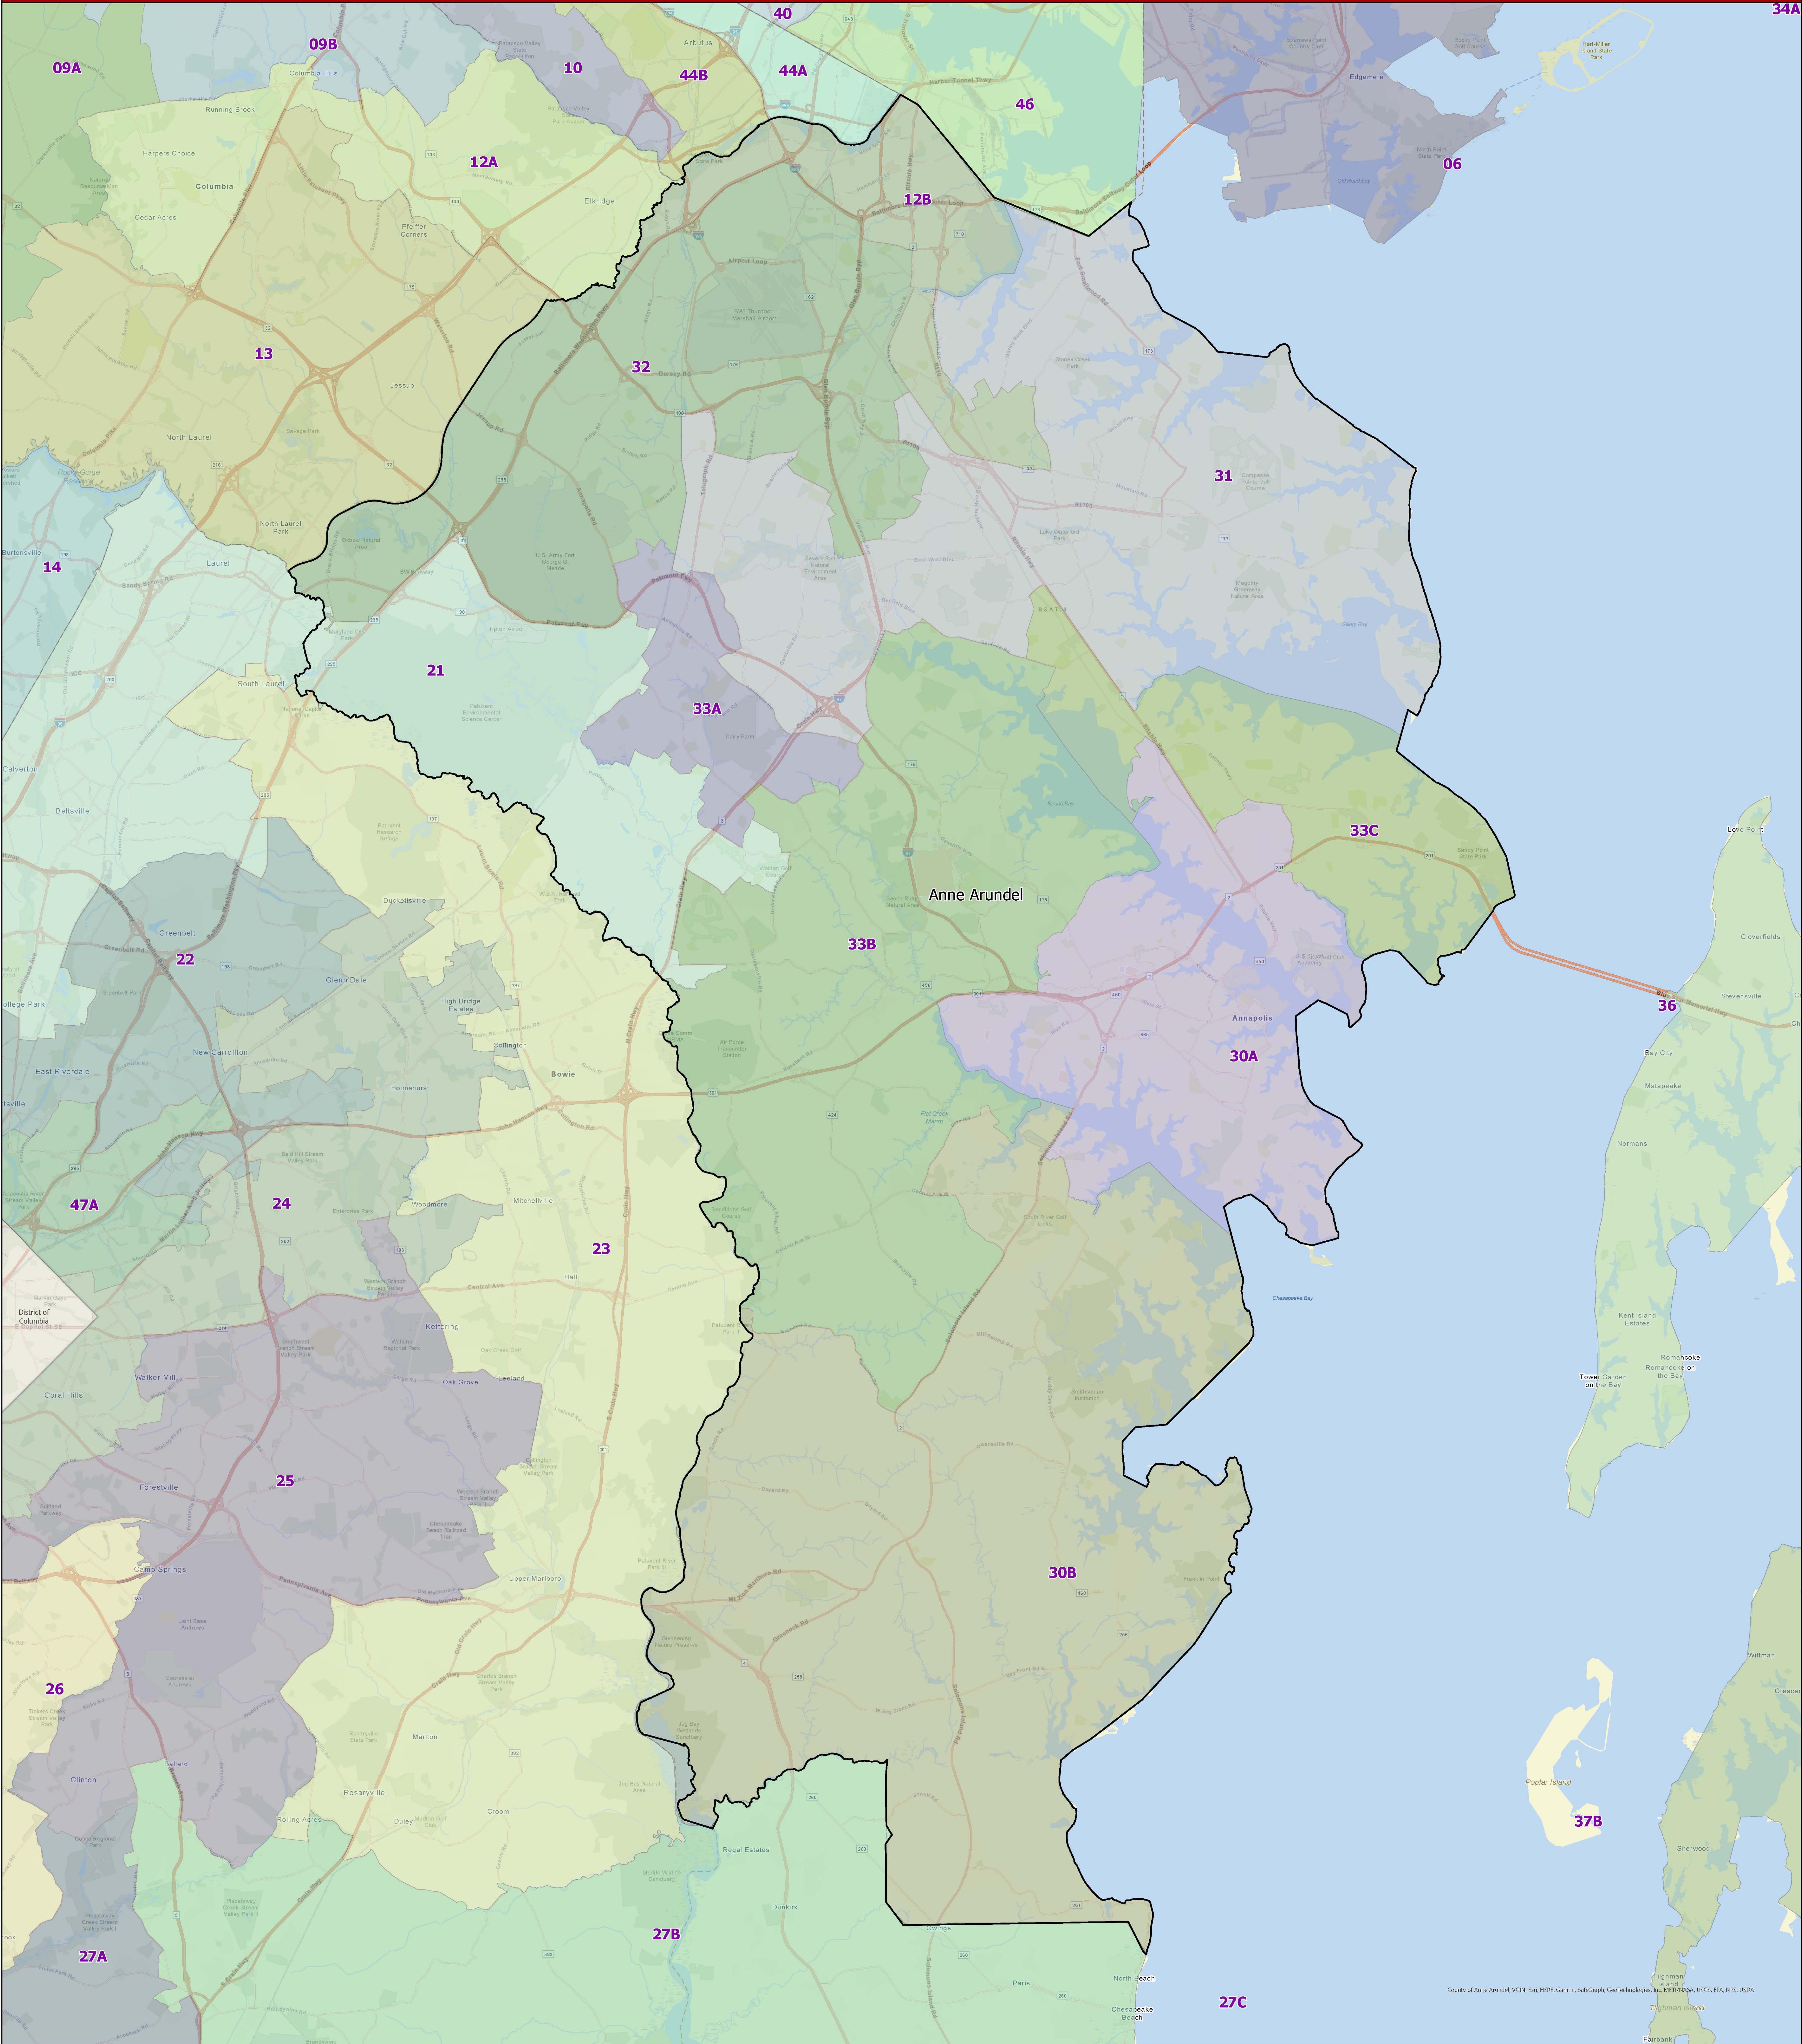

Maryland 2022 Legislative Districts Anne Arundel County

For more information on 2022 Legislative Maps, visit MD Election Boundary application.

Senate Joint Resolution 2 - General Assembly 2022 Session

Data Source: 2020 Census TIGER/Line Files & Senate Joint Resolution 2
General Assembly 2022 Session
Prepared by the Maryland Department of Planning
July 2022

Legend	
	County Boundary
	DISTRICT 31
	DISTRICT 12B
	DISTRICT 21
	DISTRICT 30A
	DISTRICT 30B
	DISTRICT 32
	DISTRICT 33A
	DISTRICT 33B
	DISTRICT 33C