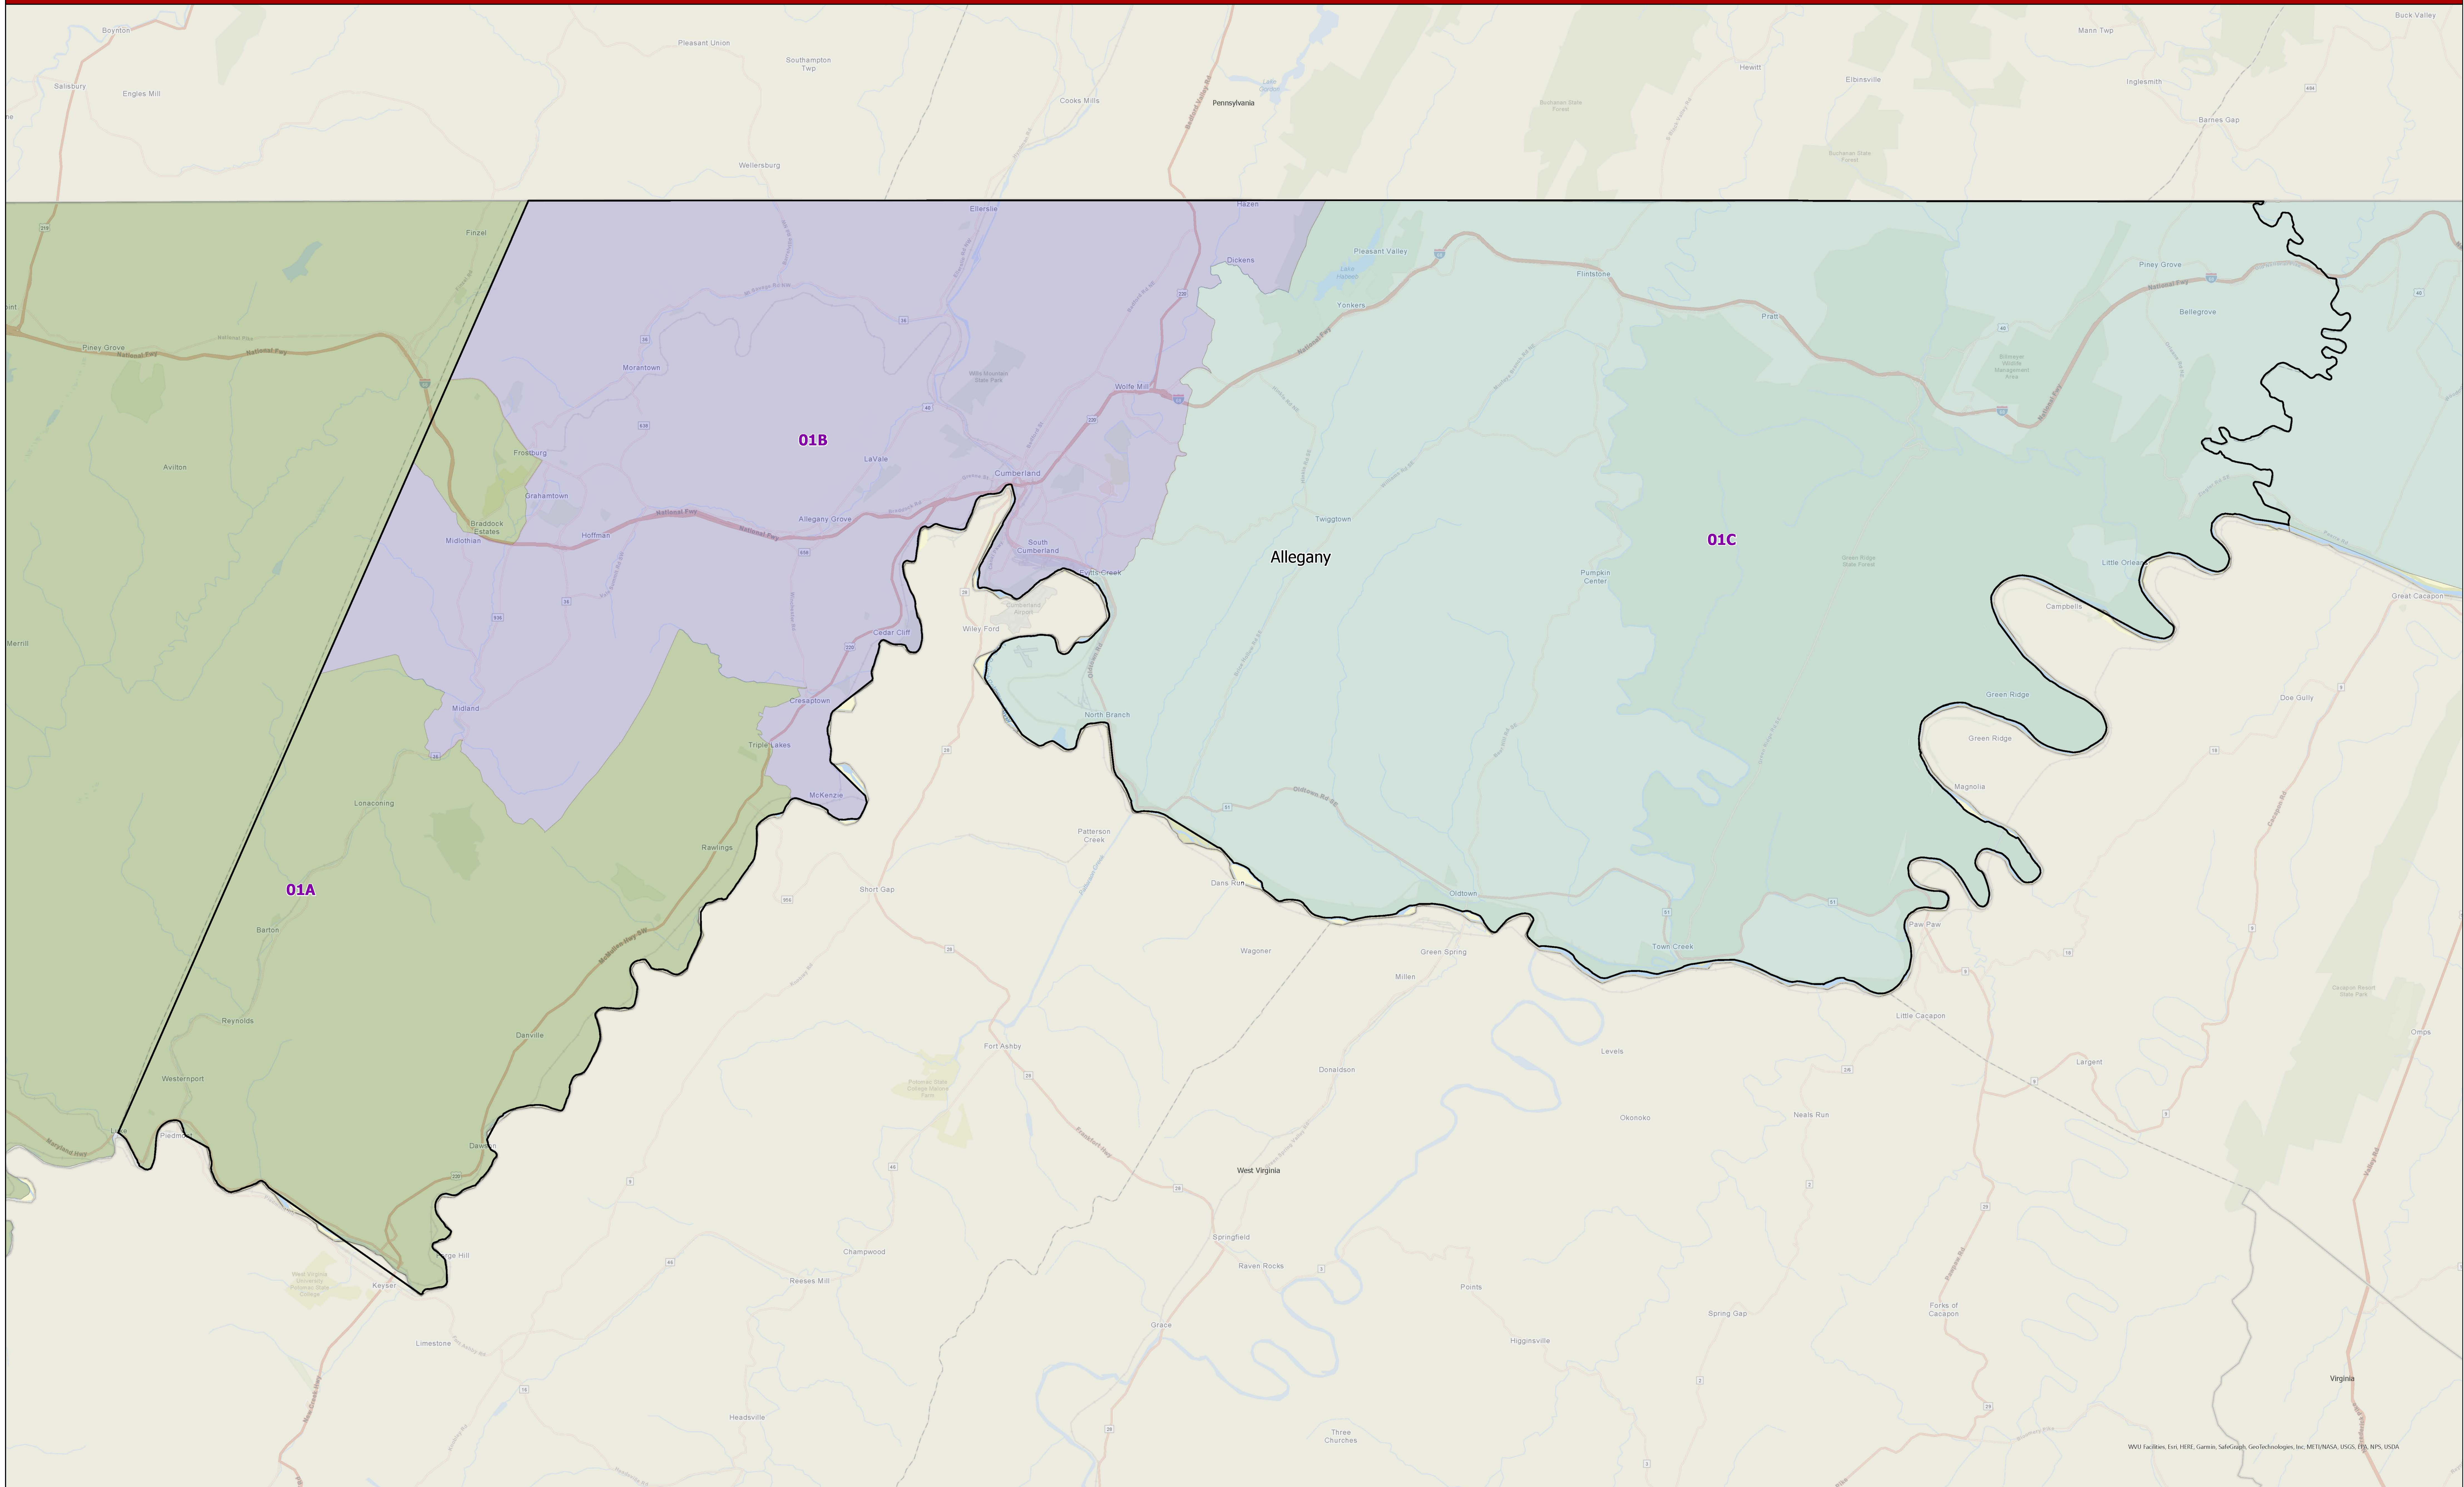

Maryland 2022 Legislative Districts Allegany County

For more information on 2022 Legislative Maps, visit
MD Election Boundary application.

Senate Bill 1012, Senate Joint Resolution 2 - General Assembly 2022 Session

Data Source: 2020 Census TIGER/Line Files & Senate Joint Resolution 2
General Assembly 2022 Session
Prepared by the Maryland Department of Planning
July 2022