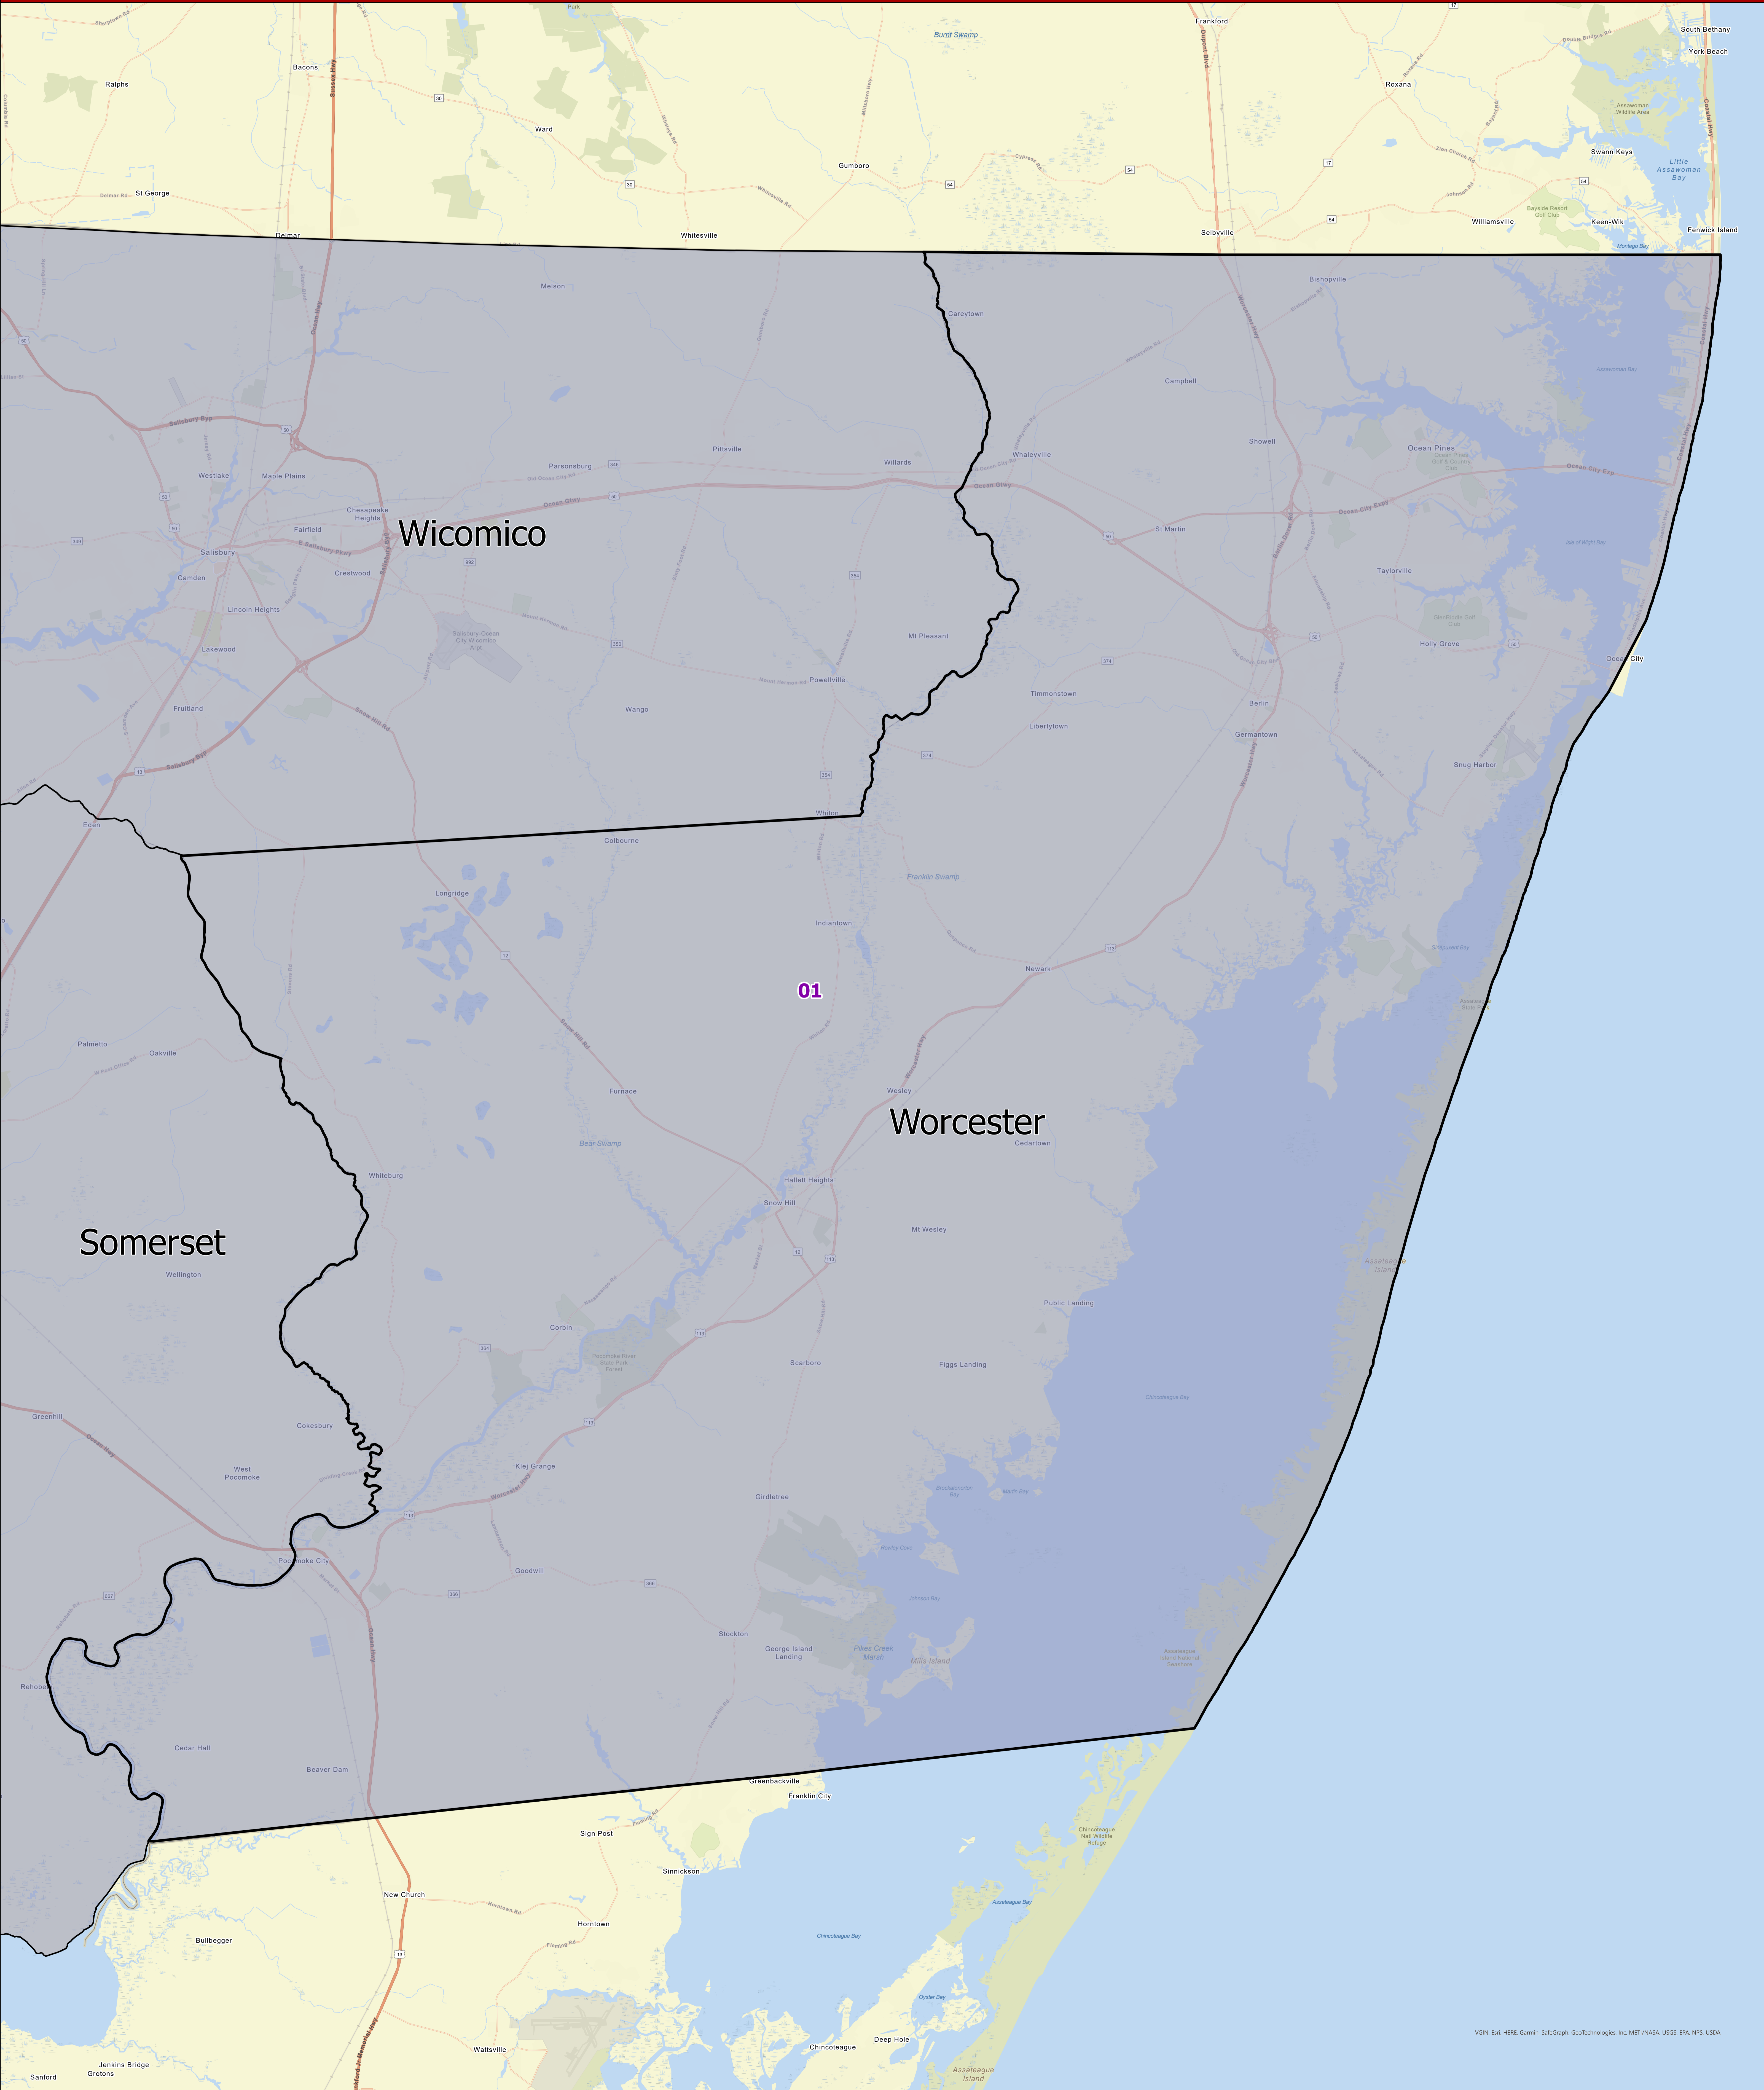

Maryland 2022 Congressional Districts

Worcester County

Senate Bill 1012- General Assembly 2022 Session

For more information on 2022 Congressional Maps, visit MD Election Boundary application.

Data Source: 2020 Census TIGER/Line Files & Senate Bill 1012
General Assembly 2022 Session
Prepared by the Maryland Department of Planning
July 2022

Legend	
	County Boundary
	DISTRICT 01