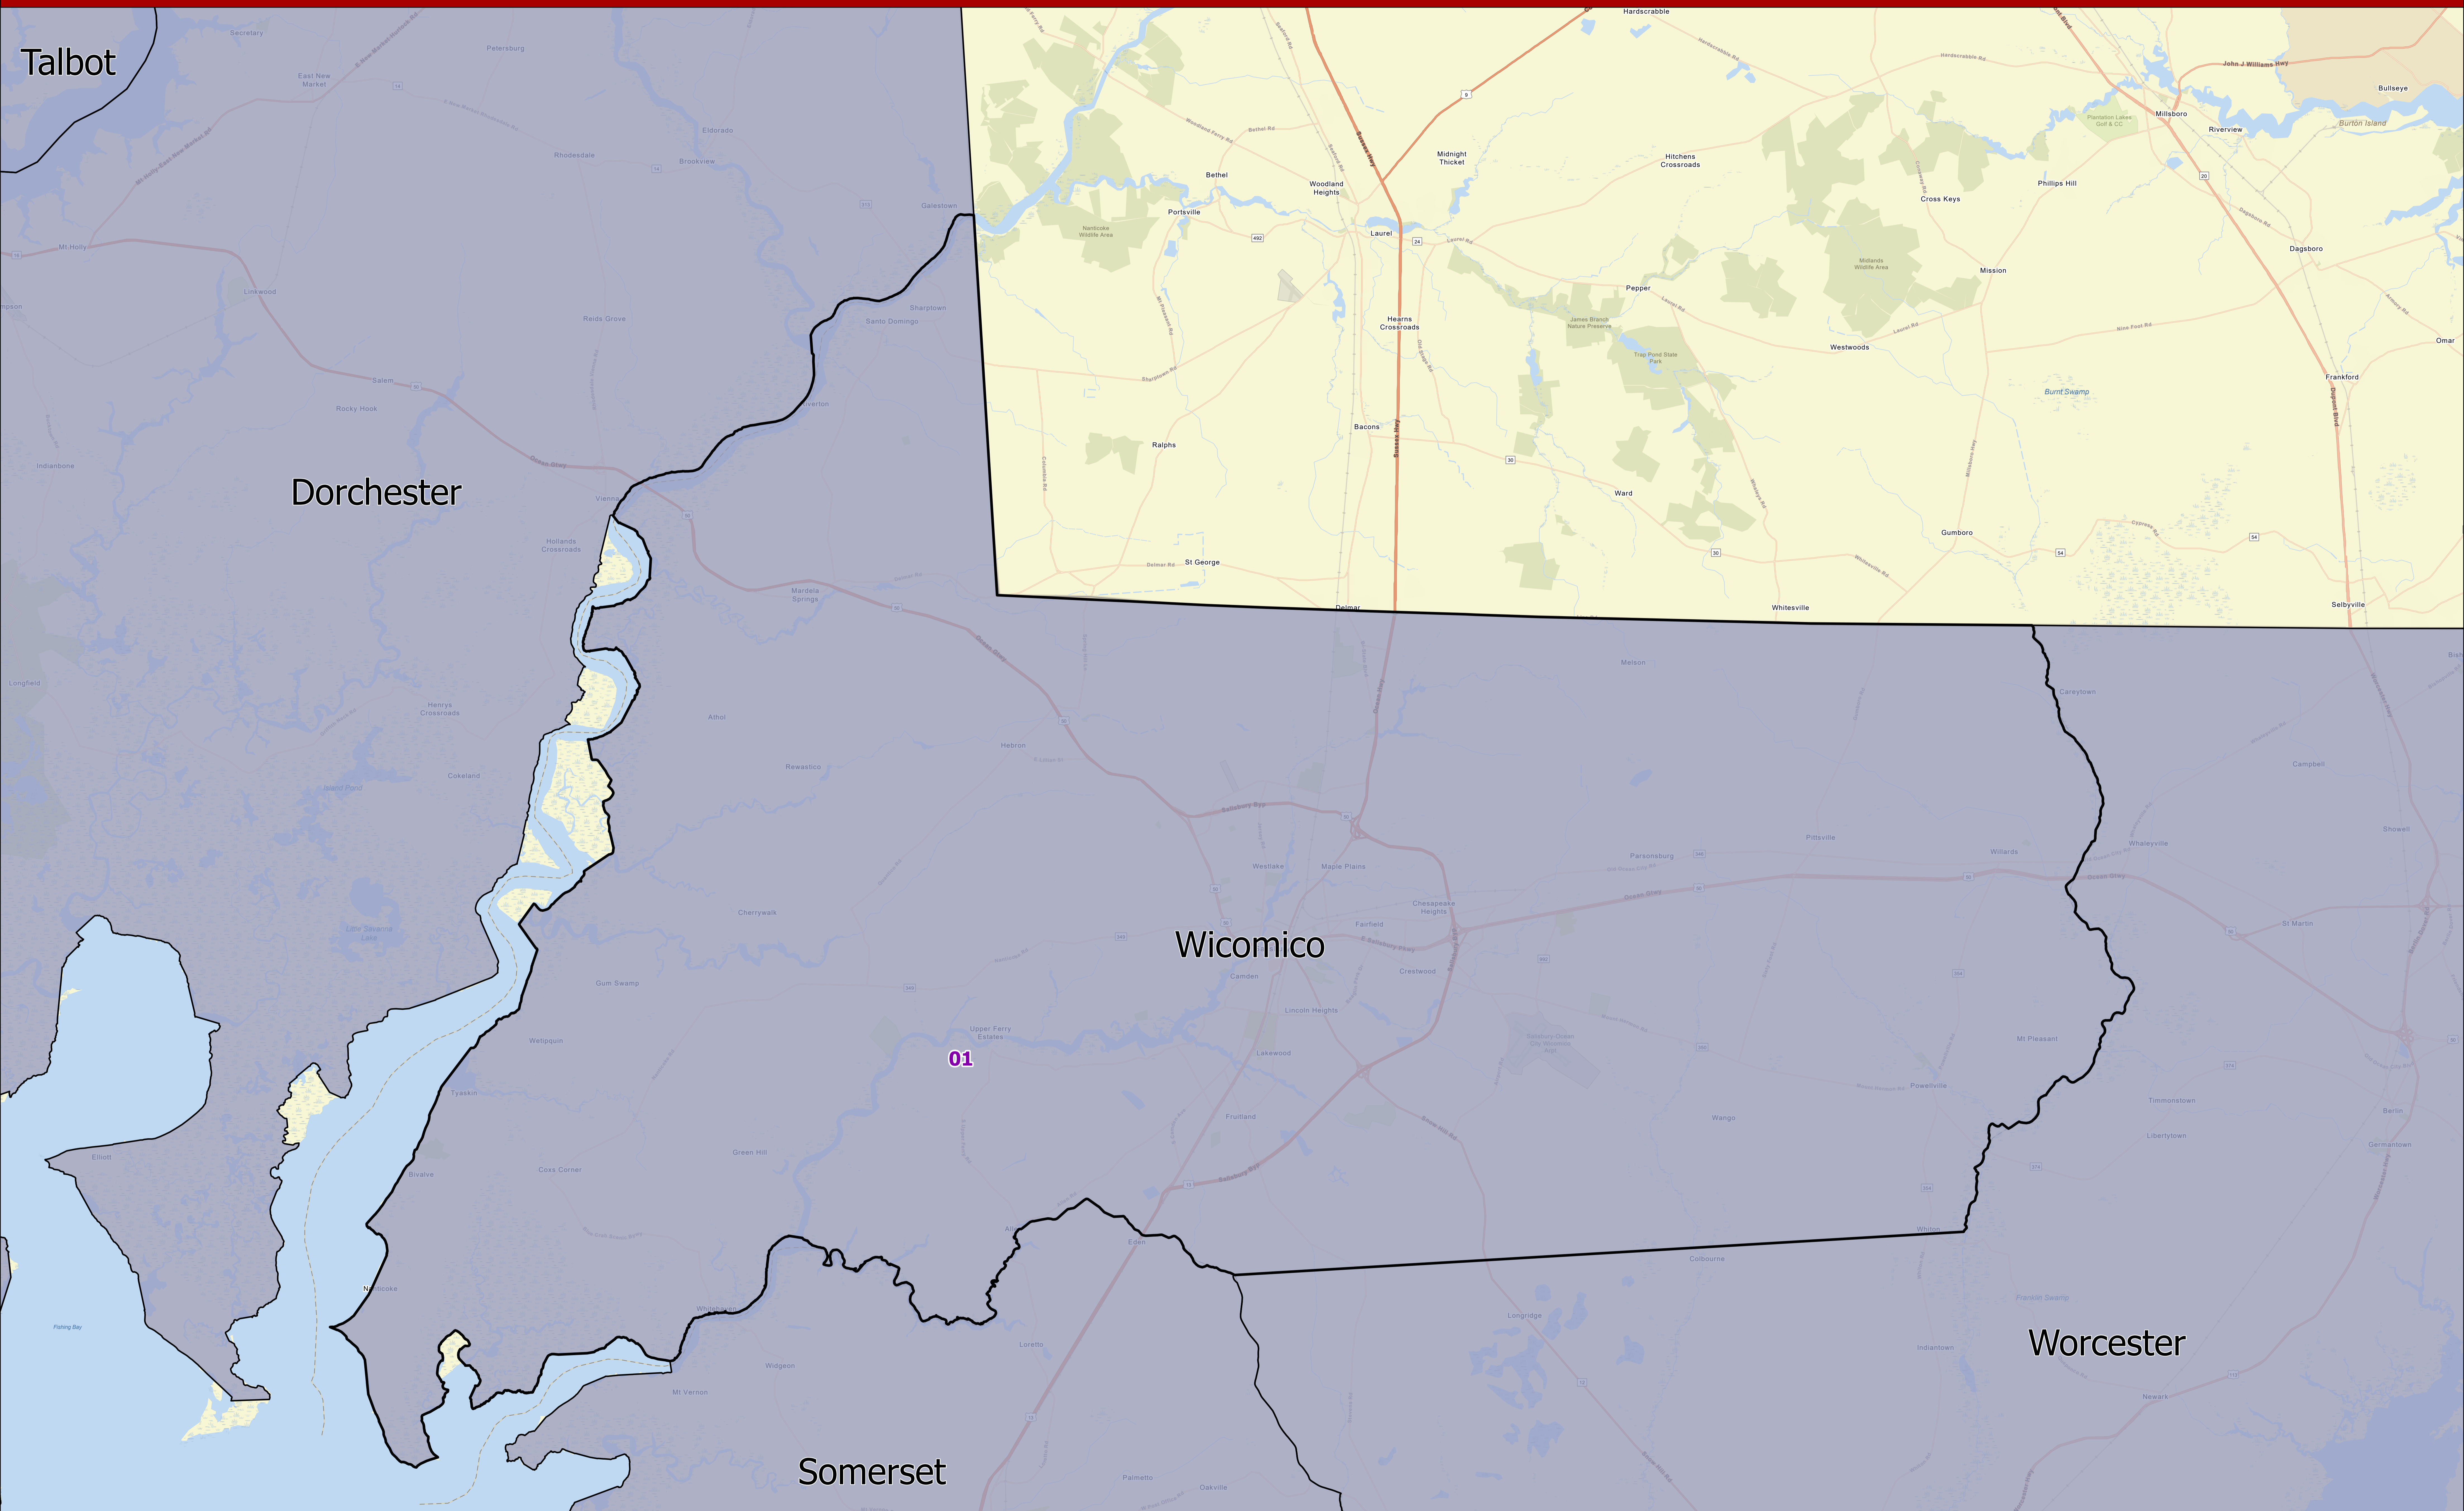

# Maryland 2022 Congressional Districts

## Wicomico County

For more information on 2022 Congressional Maps, visit [MD Election Boundary application](#).

Senate Bill 1012- General Assembly 2022 Session

01

Data Source: 2020 Census TIGER/Line Files & Senate Bill 1012  
General Assembly 2022 Session  
Prepared by the Maryland Department of Planning  
July 2022