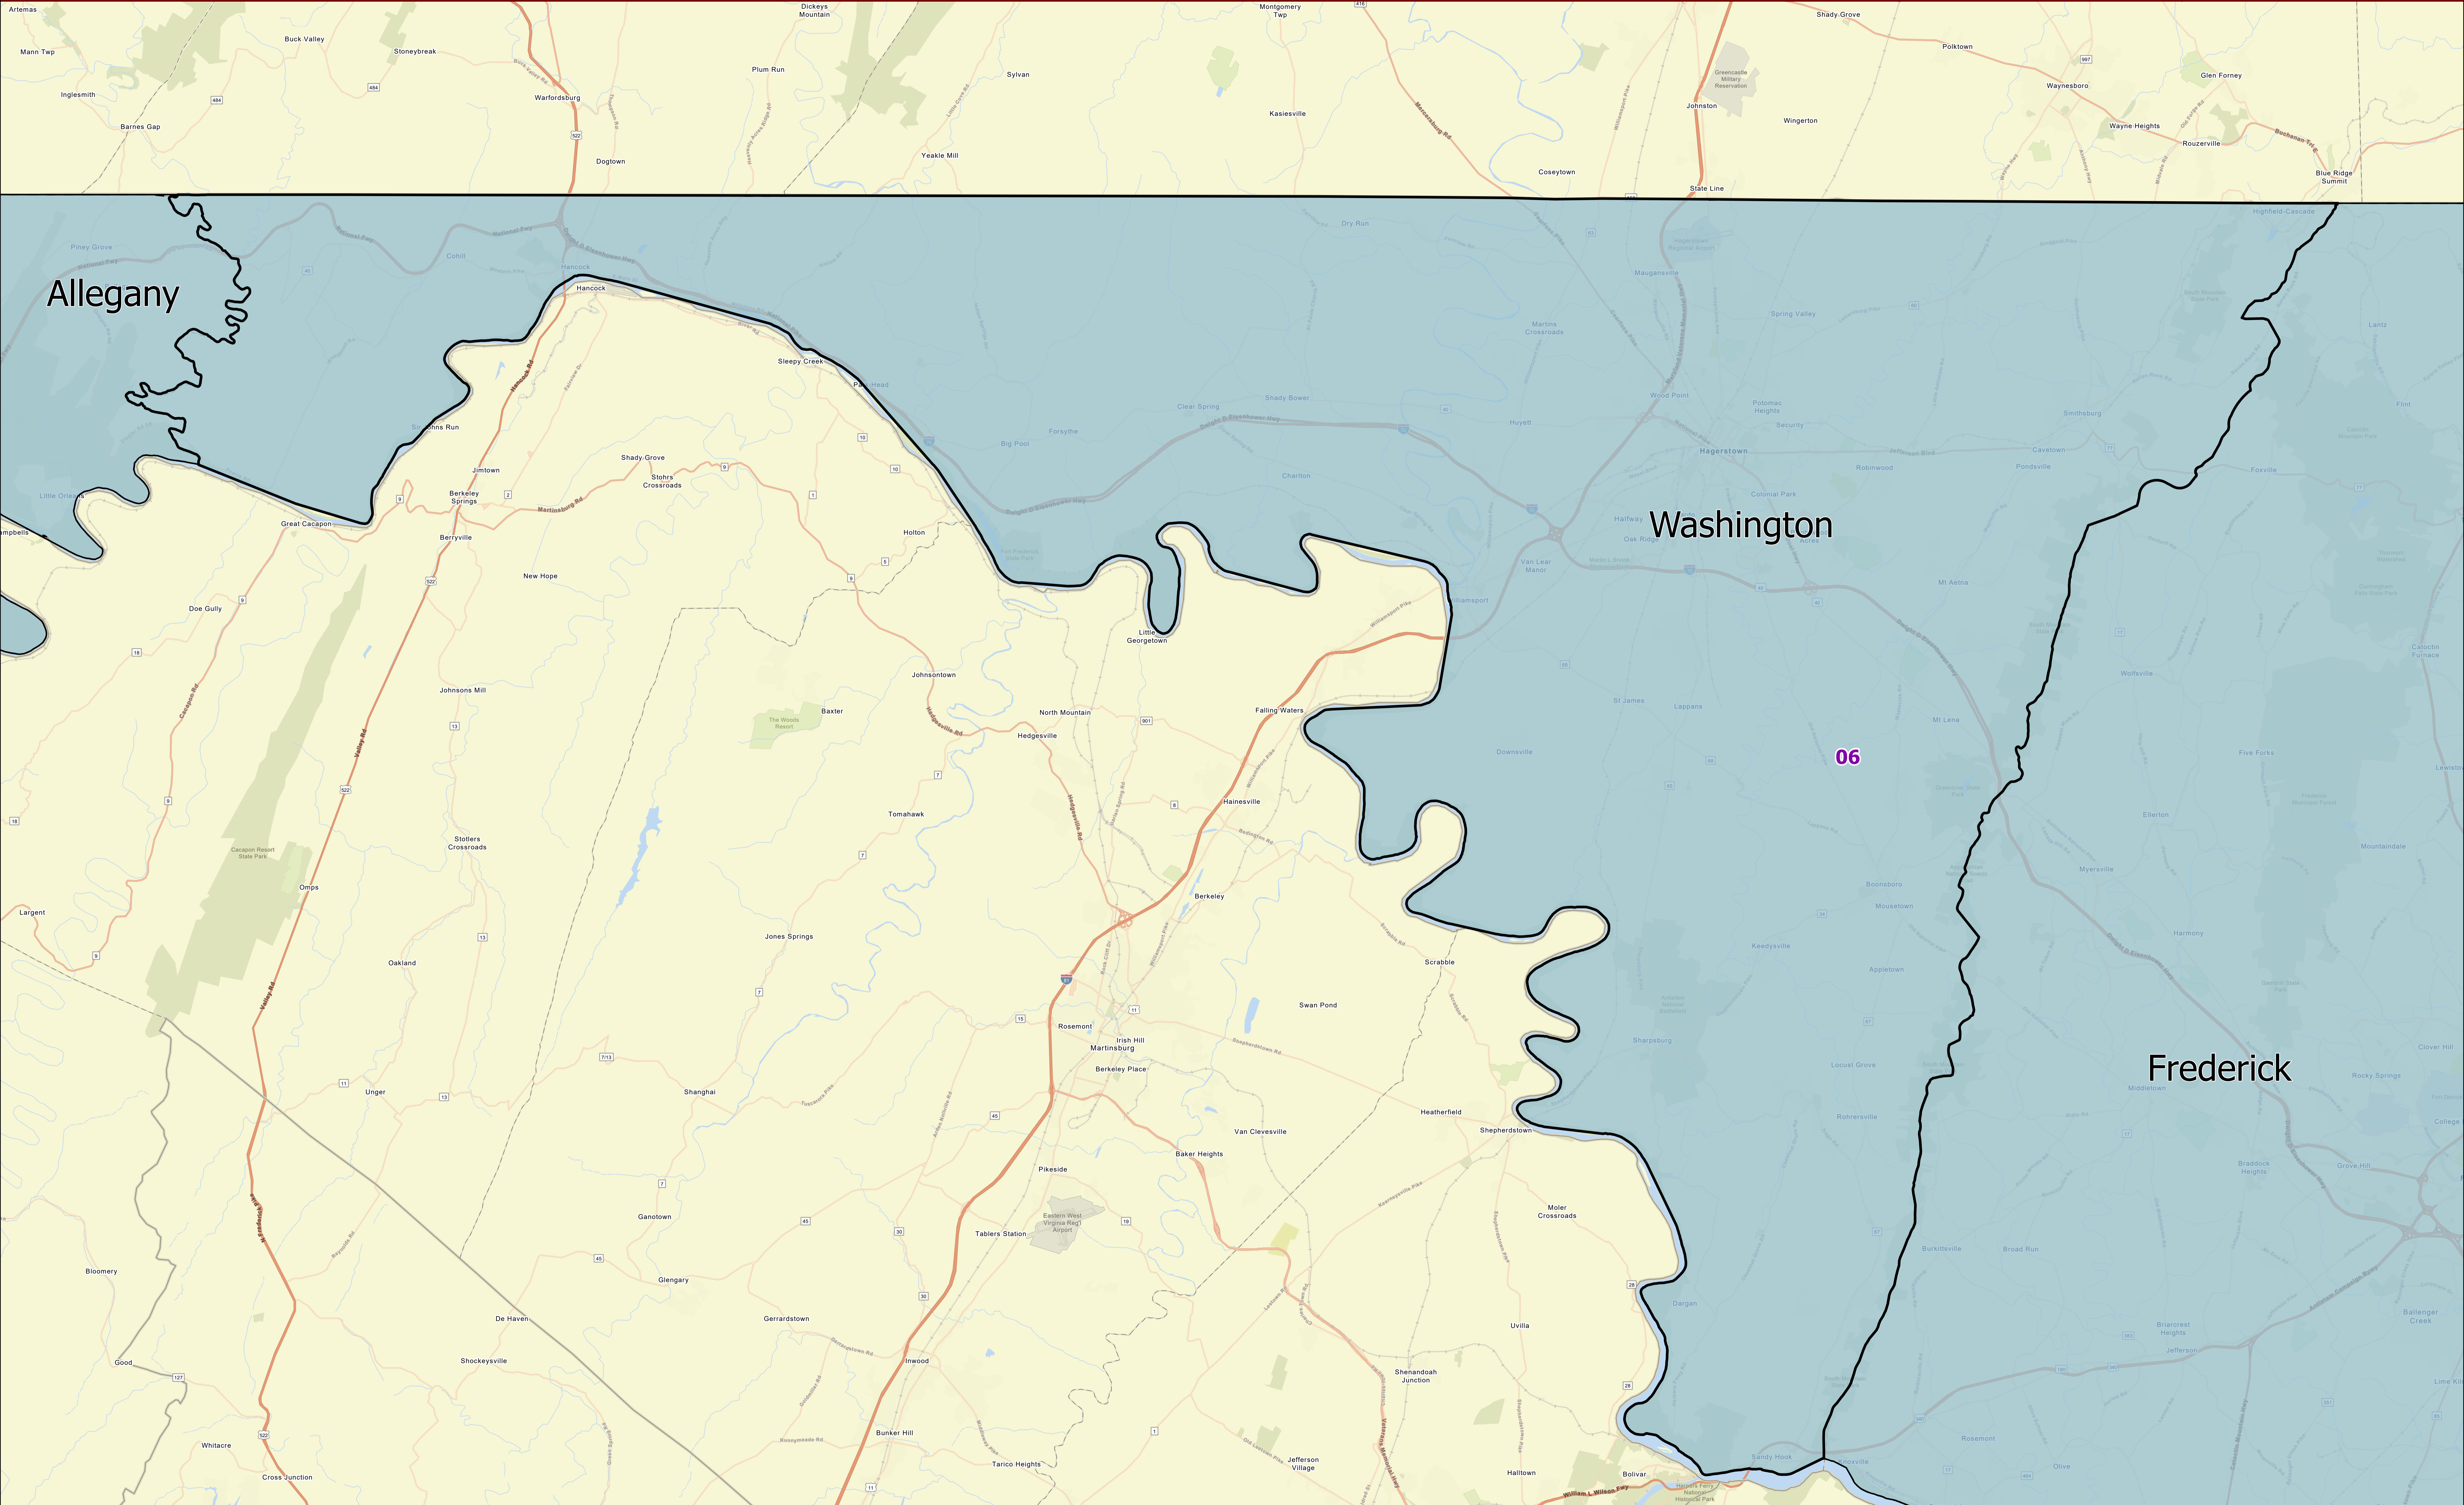

Maryland 2022 Congressional Districts Washington County

Senate Bill 1012- General Assembly 2022 Session

For more information on 2022 Congressional Maps, visit
MD Election Boundary application.

Data Source: 2020 Census TIGER/Line Files & Senate Bill 1012
General Assembly 2022 Session
Prepared by the Maryland Department of Planning
July 2022