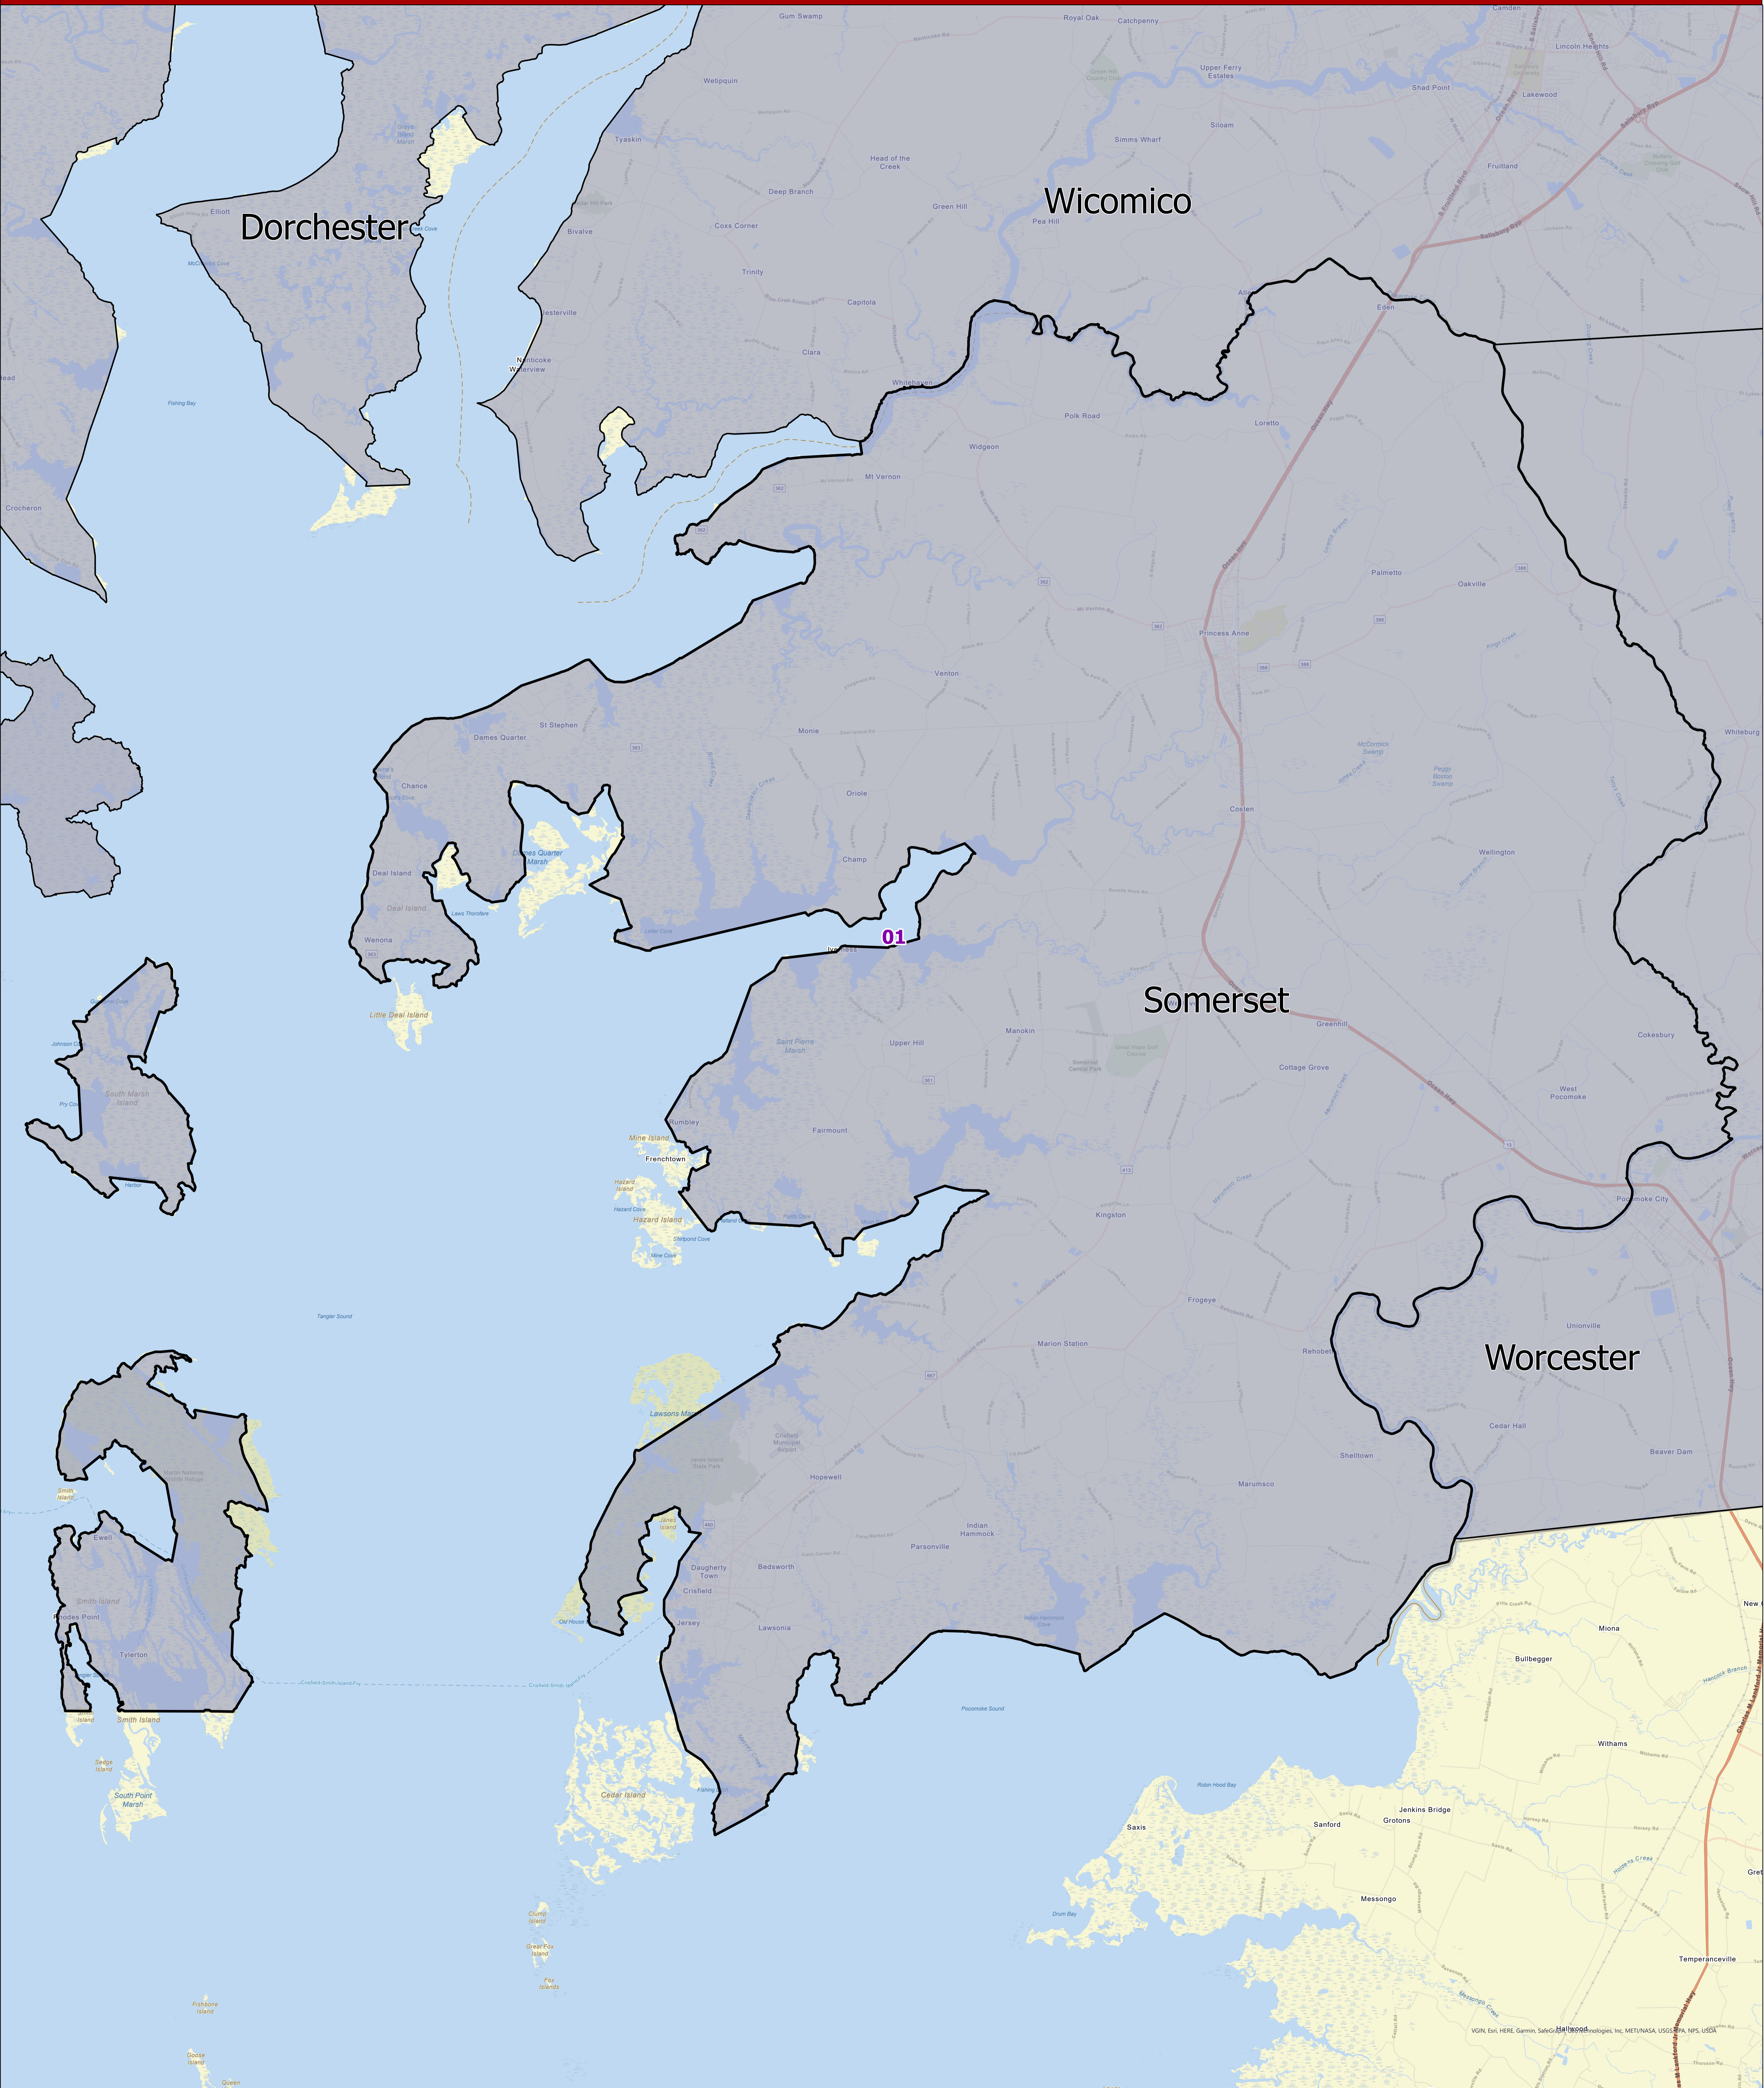

Maryland 2022 Congressional Districts

Somerset County

Senate Bill 1012- General Assembly 2022 Session

For more information on 2022 Congressional Maps, visit [MD Election Boundary application](#).

Data Source: 2020 Census TIGER/Line Files & Senate Bill 1012
General Assembly 2022 Session
Prepared by the Maryland Department of Planning
July 2022