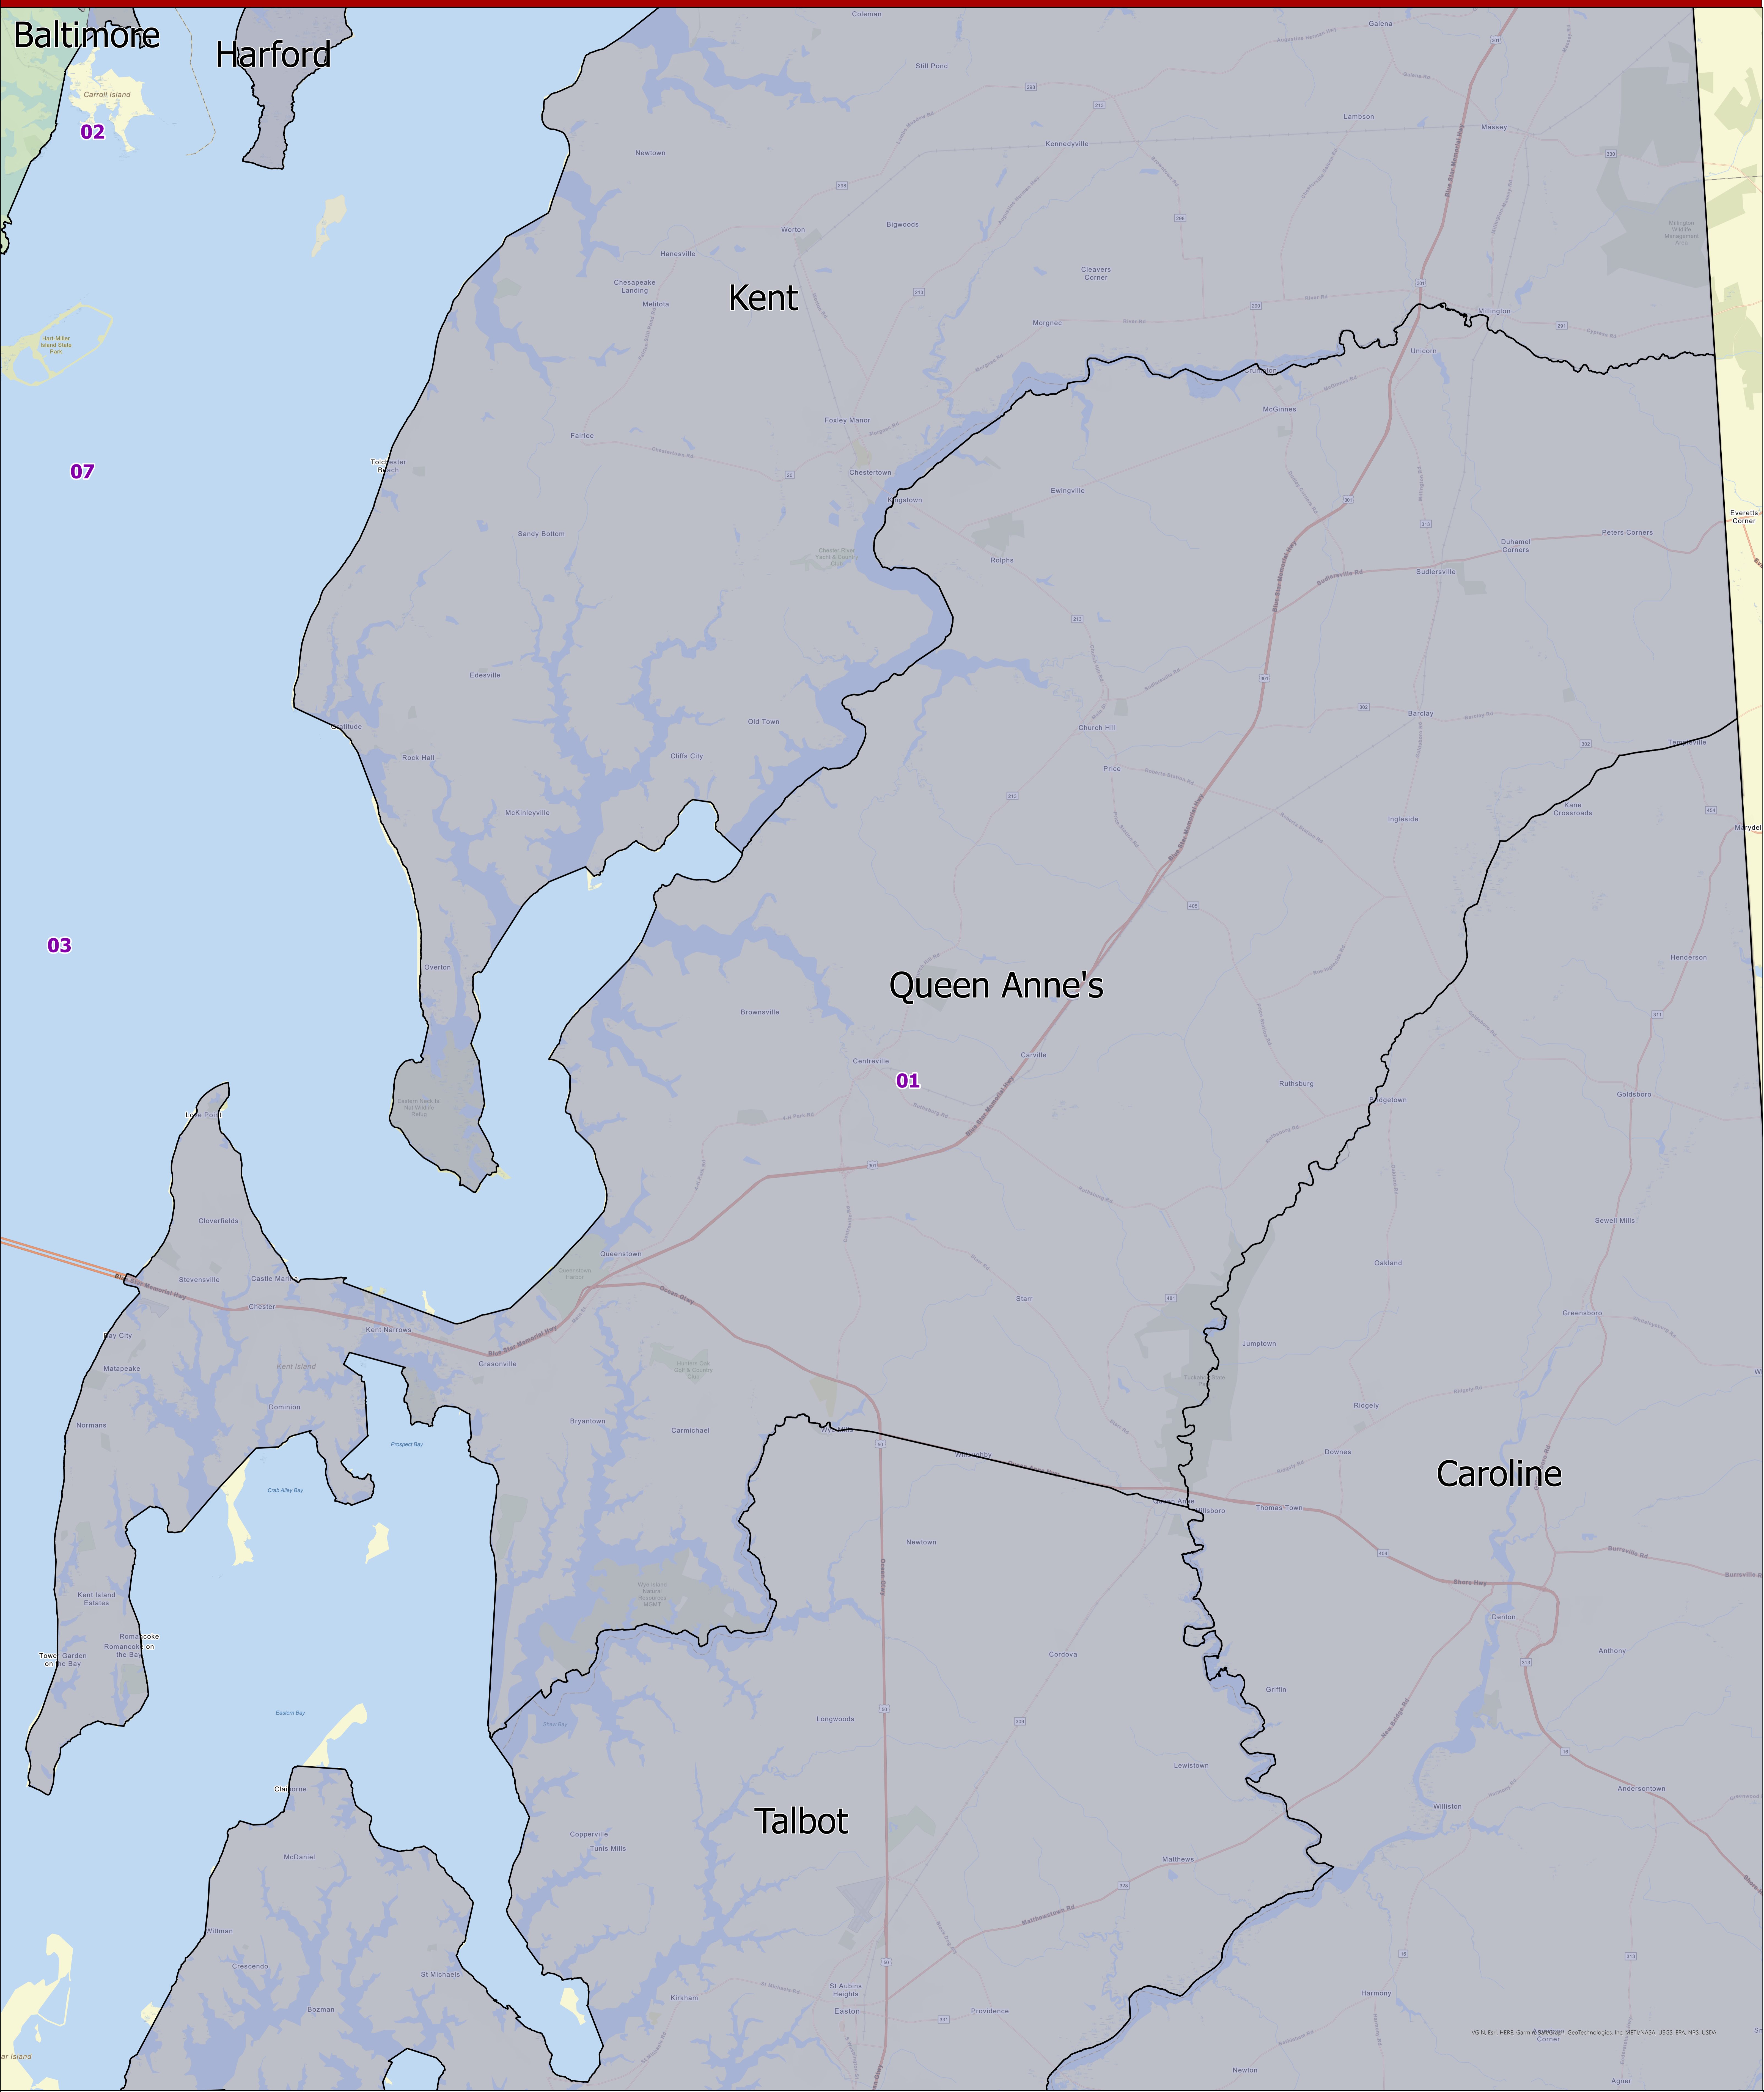

Maryland 2022 Congressional Districts

Queen Anne's County

Senate Bill 1012- General Assembly 2022 Session

For more information on 2022 Congressional Maps, visit MD Election Boundary application.

Data Source: 2020 Census TIGER/Line Files & Senate Bill 1012
General Assembly 2022 Session
Prepared by the Maryland Department of Planning
July 2022

Legend

- County Boundary
- DISTRICT 01