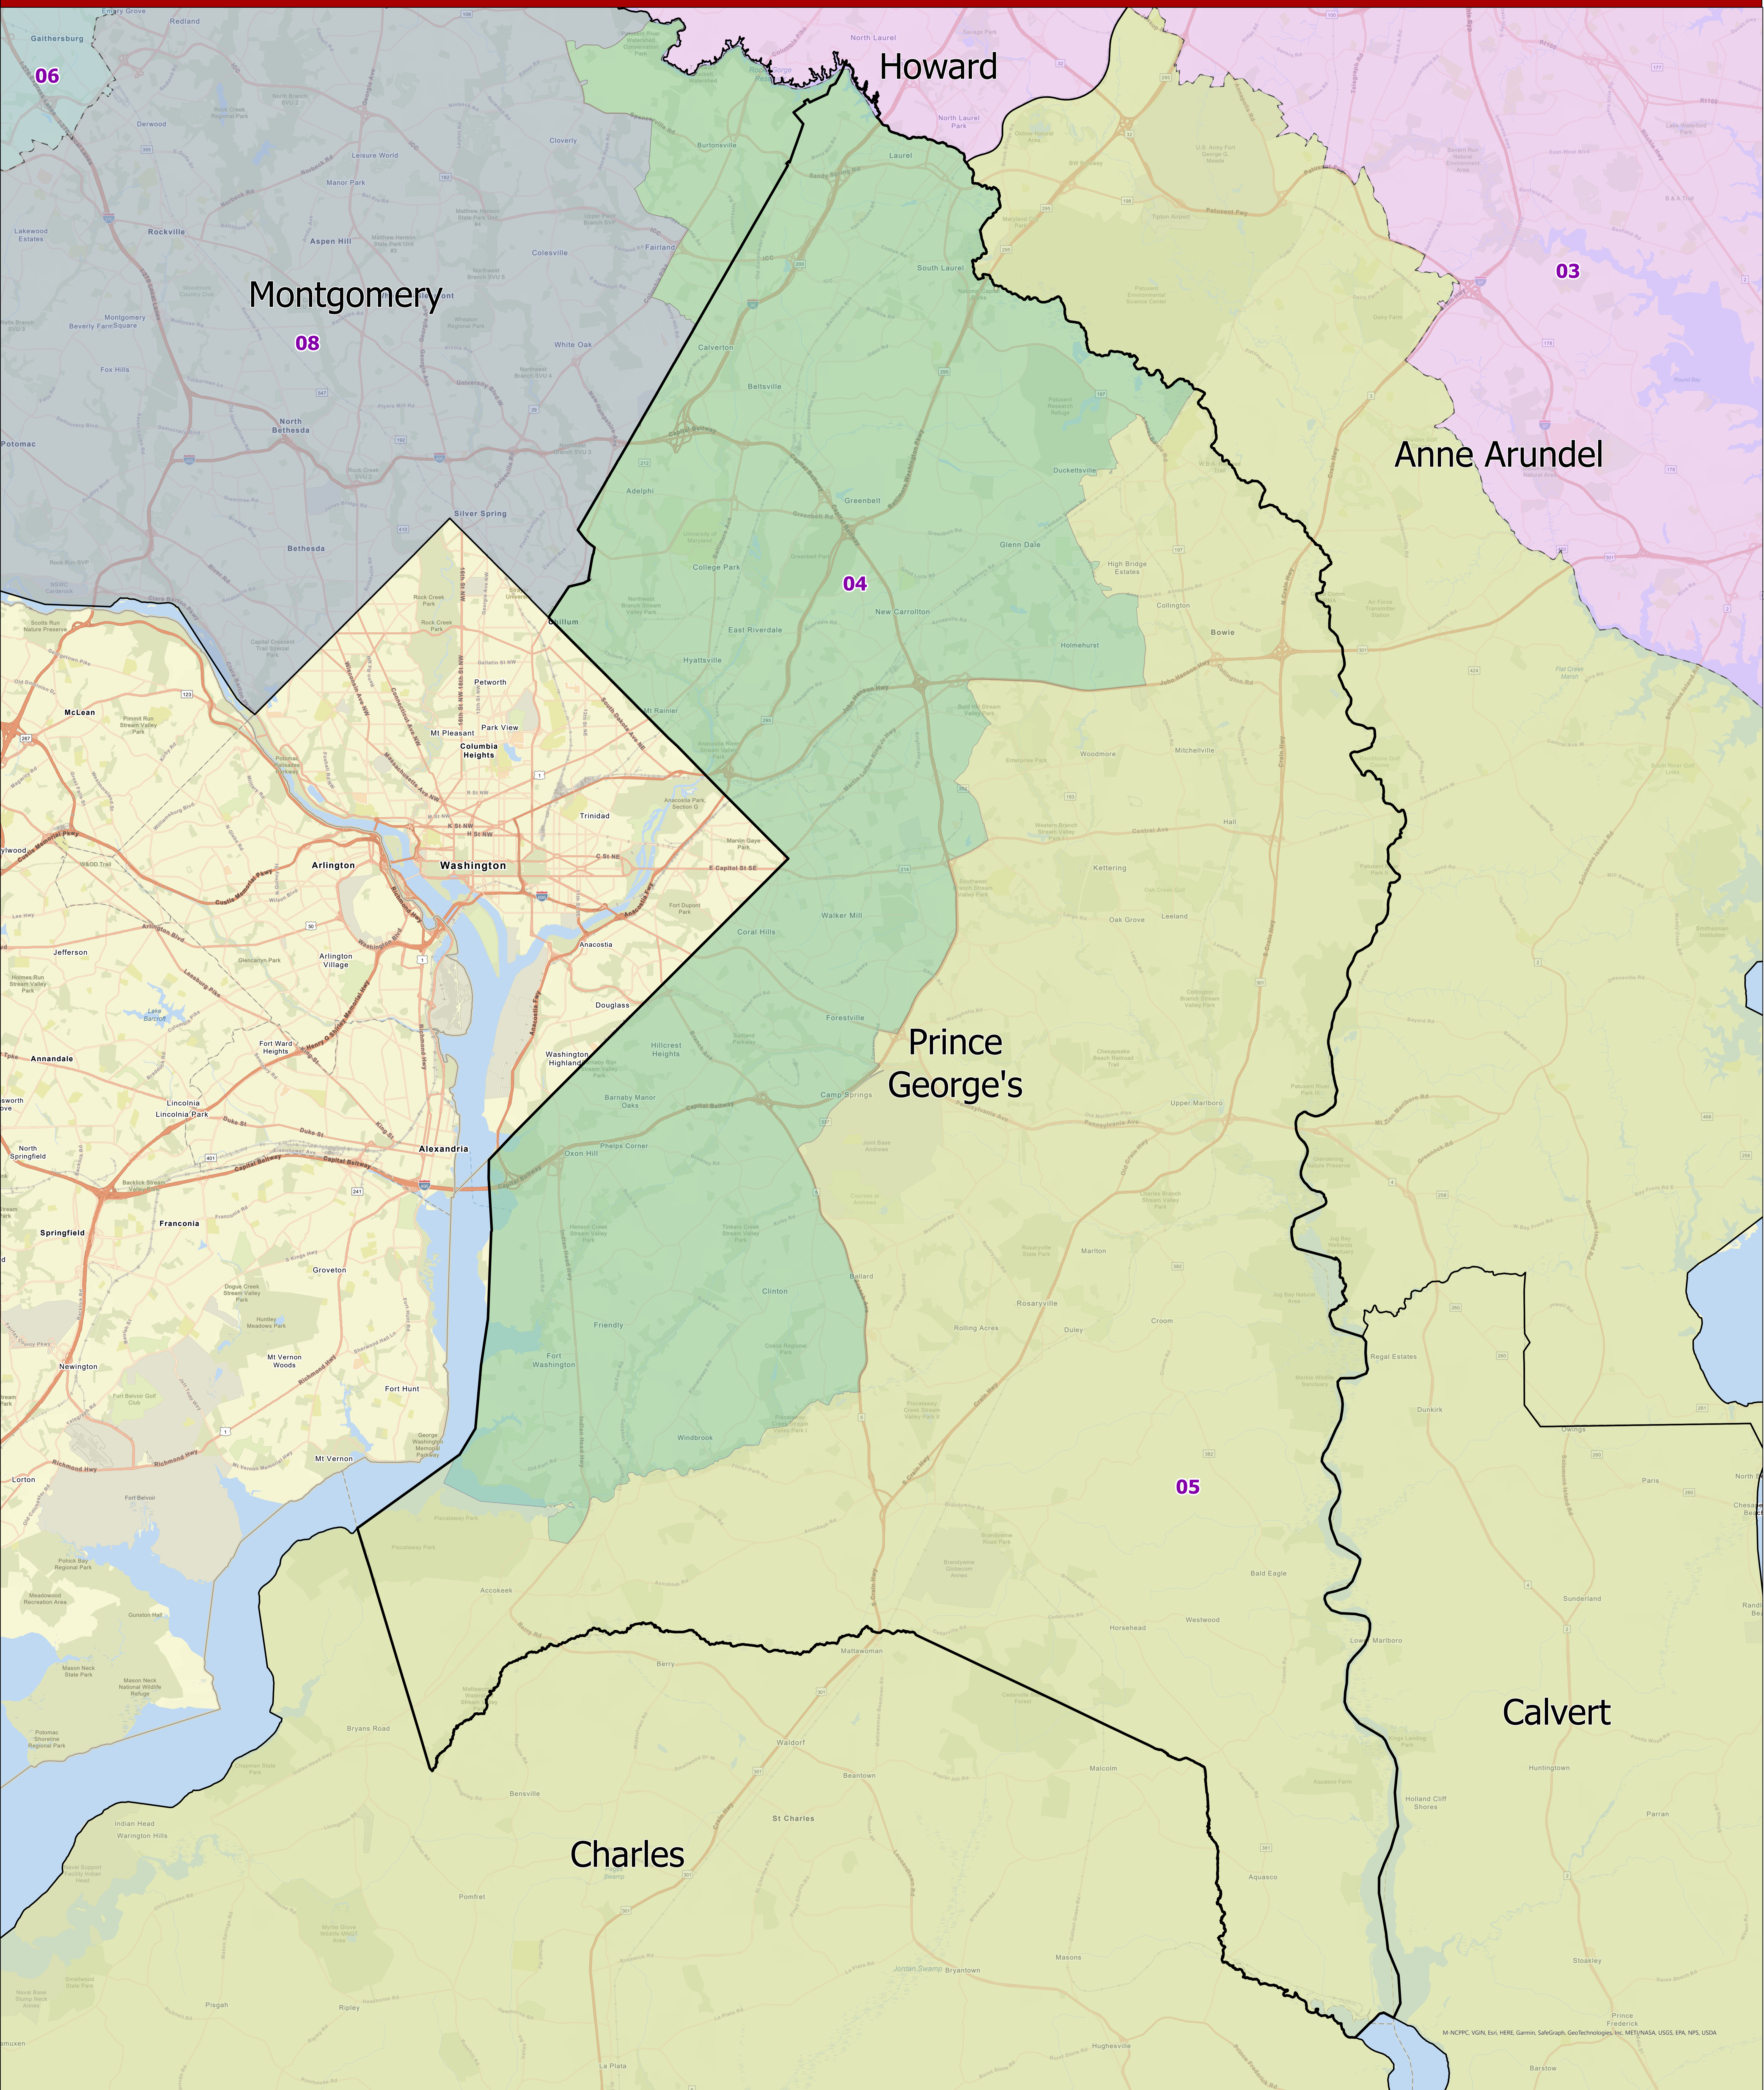

Maryland 2022 Congressional Districts

Prince George's County Senate Bill 1012- General Assembly 2022 Session

For more information on 2022 Congressional Maps, visit
MD Election Boundary application.

Data Source: 2020 Census TIGER/Line Files & Senate Bill 1012
General Assembly 2022 Session
Prepared by the Maryland Department of Planning
July 2022