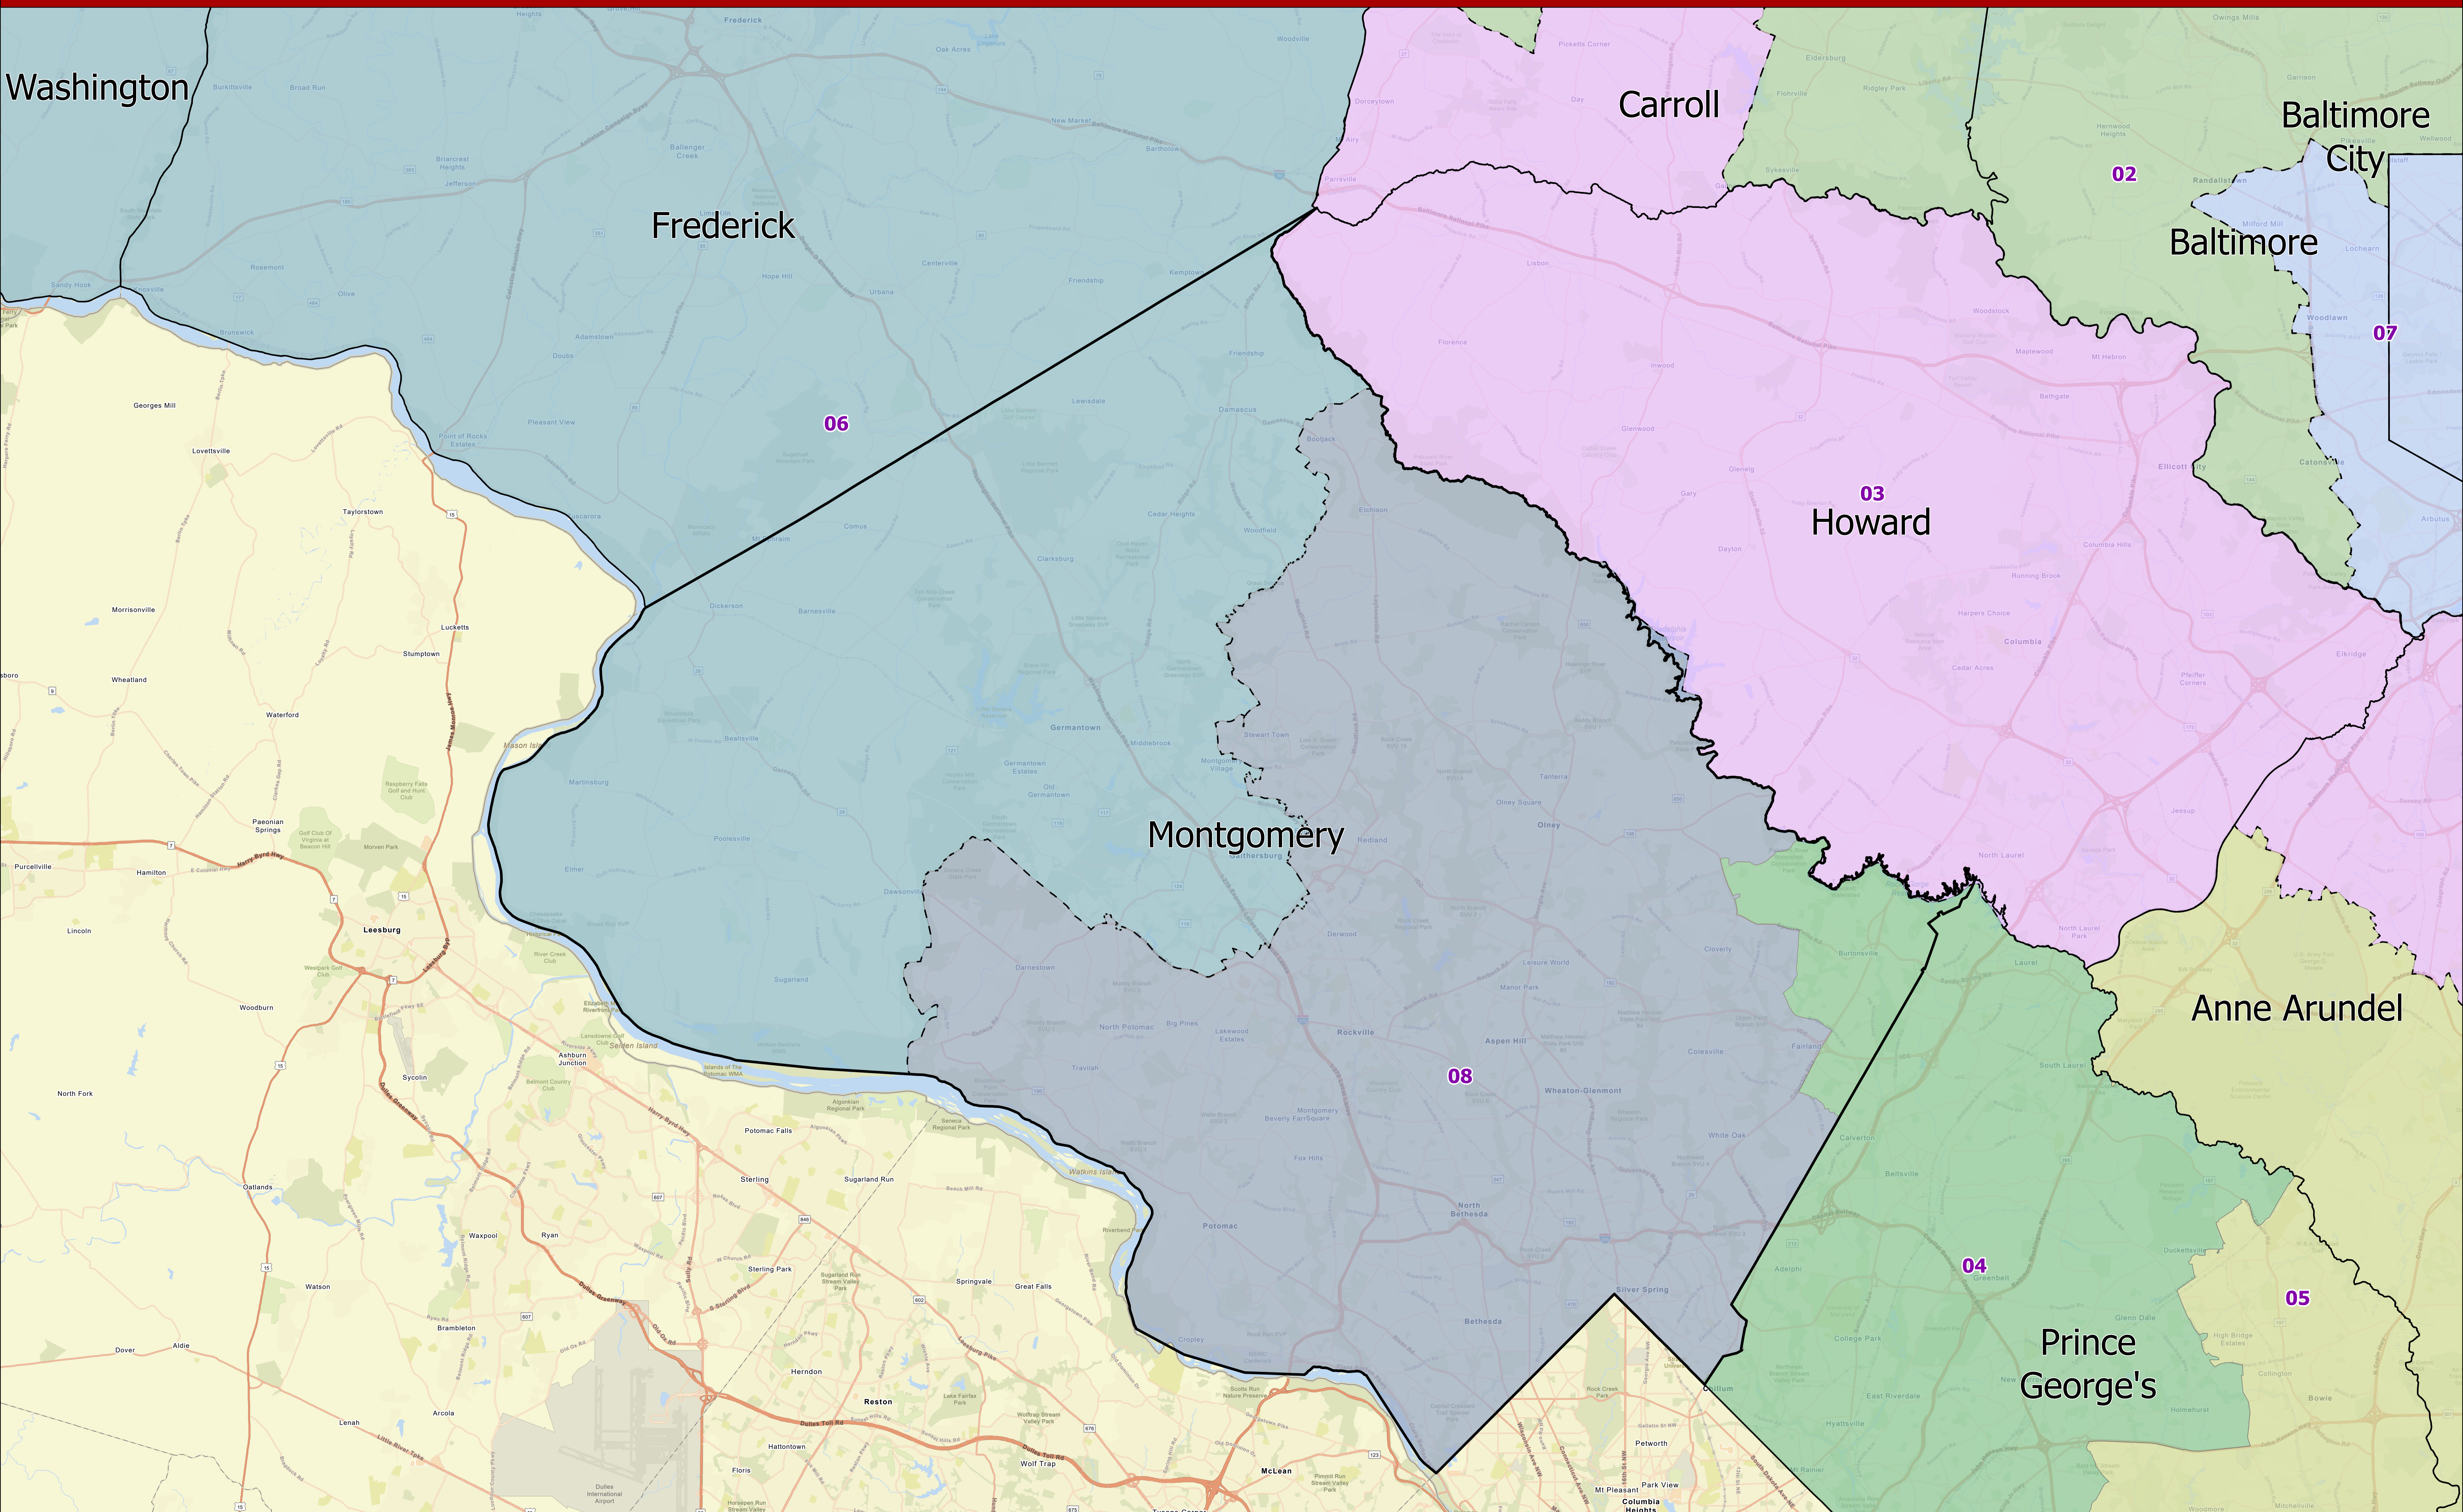

Maryland 2022 Congressional Districts Montgomery County

For more information on 2022 Congressional Maps, visit
MD Election Boundary application.

Senate Bill 1012- General Assembly 2022 Session

Data Source: 2020 Census TIGER/Line Files & Senate Bill 1012
General Assembly 2022 Session
Prepared by the Maryland Department of Planning
July 2022