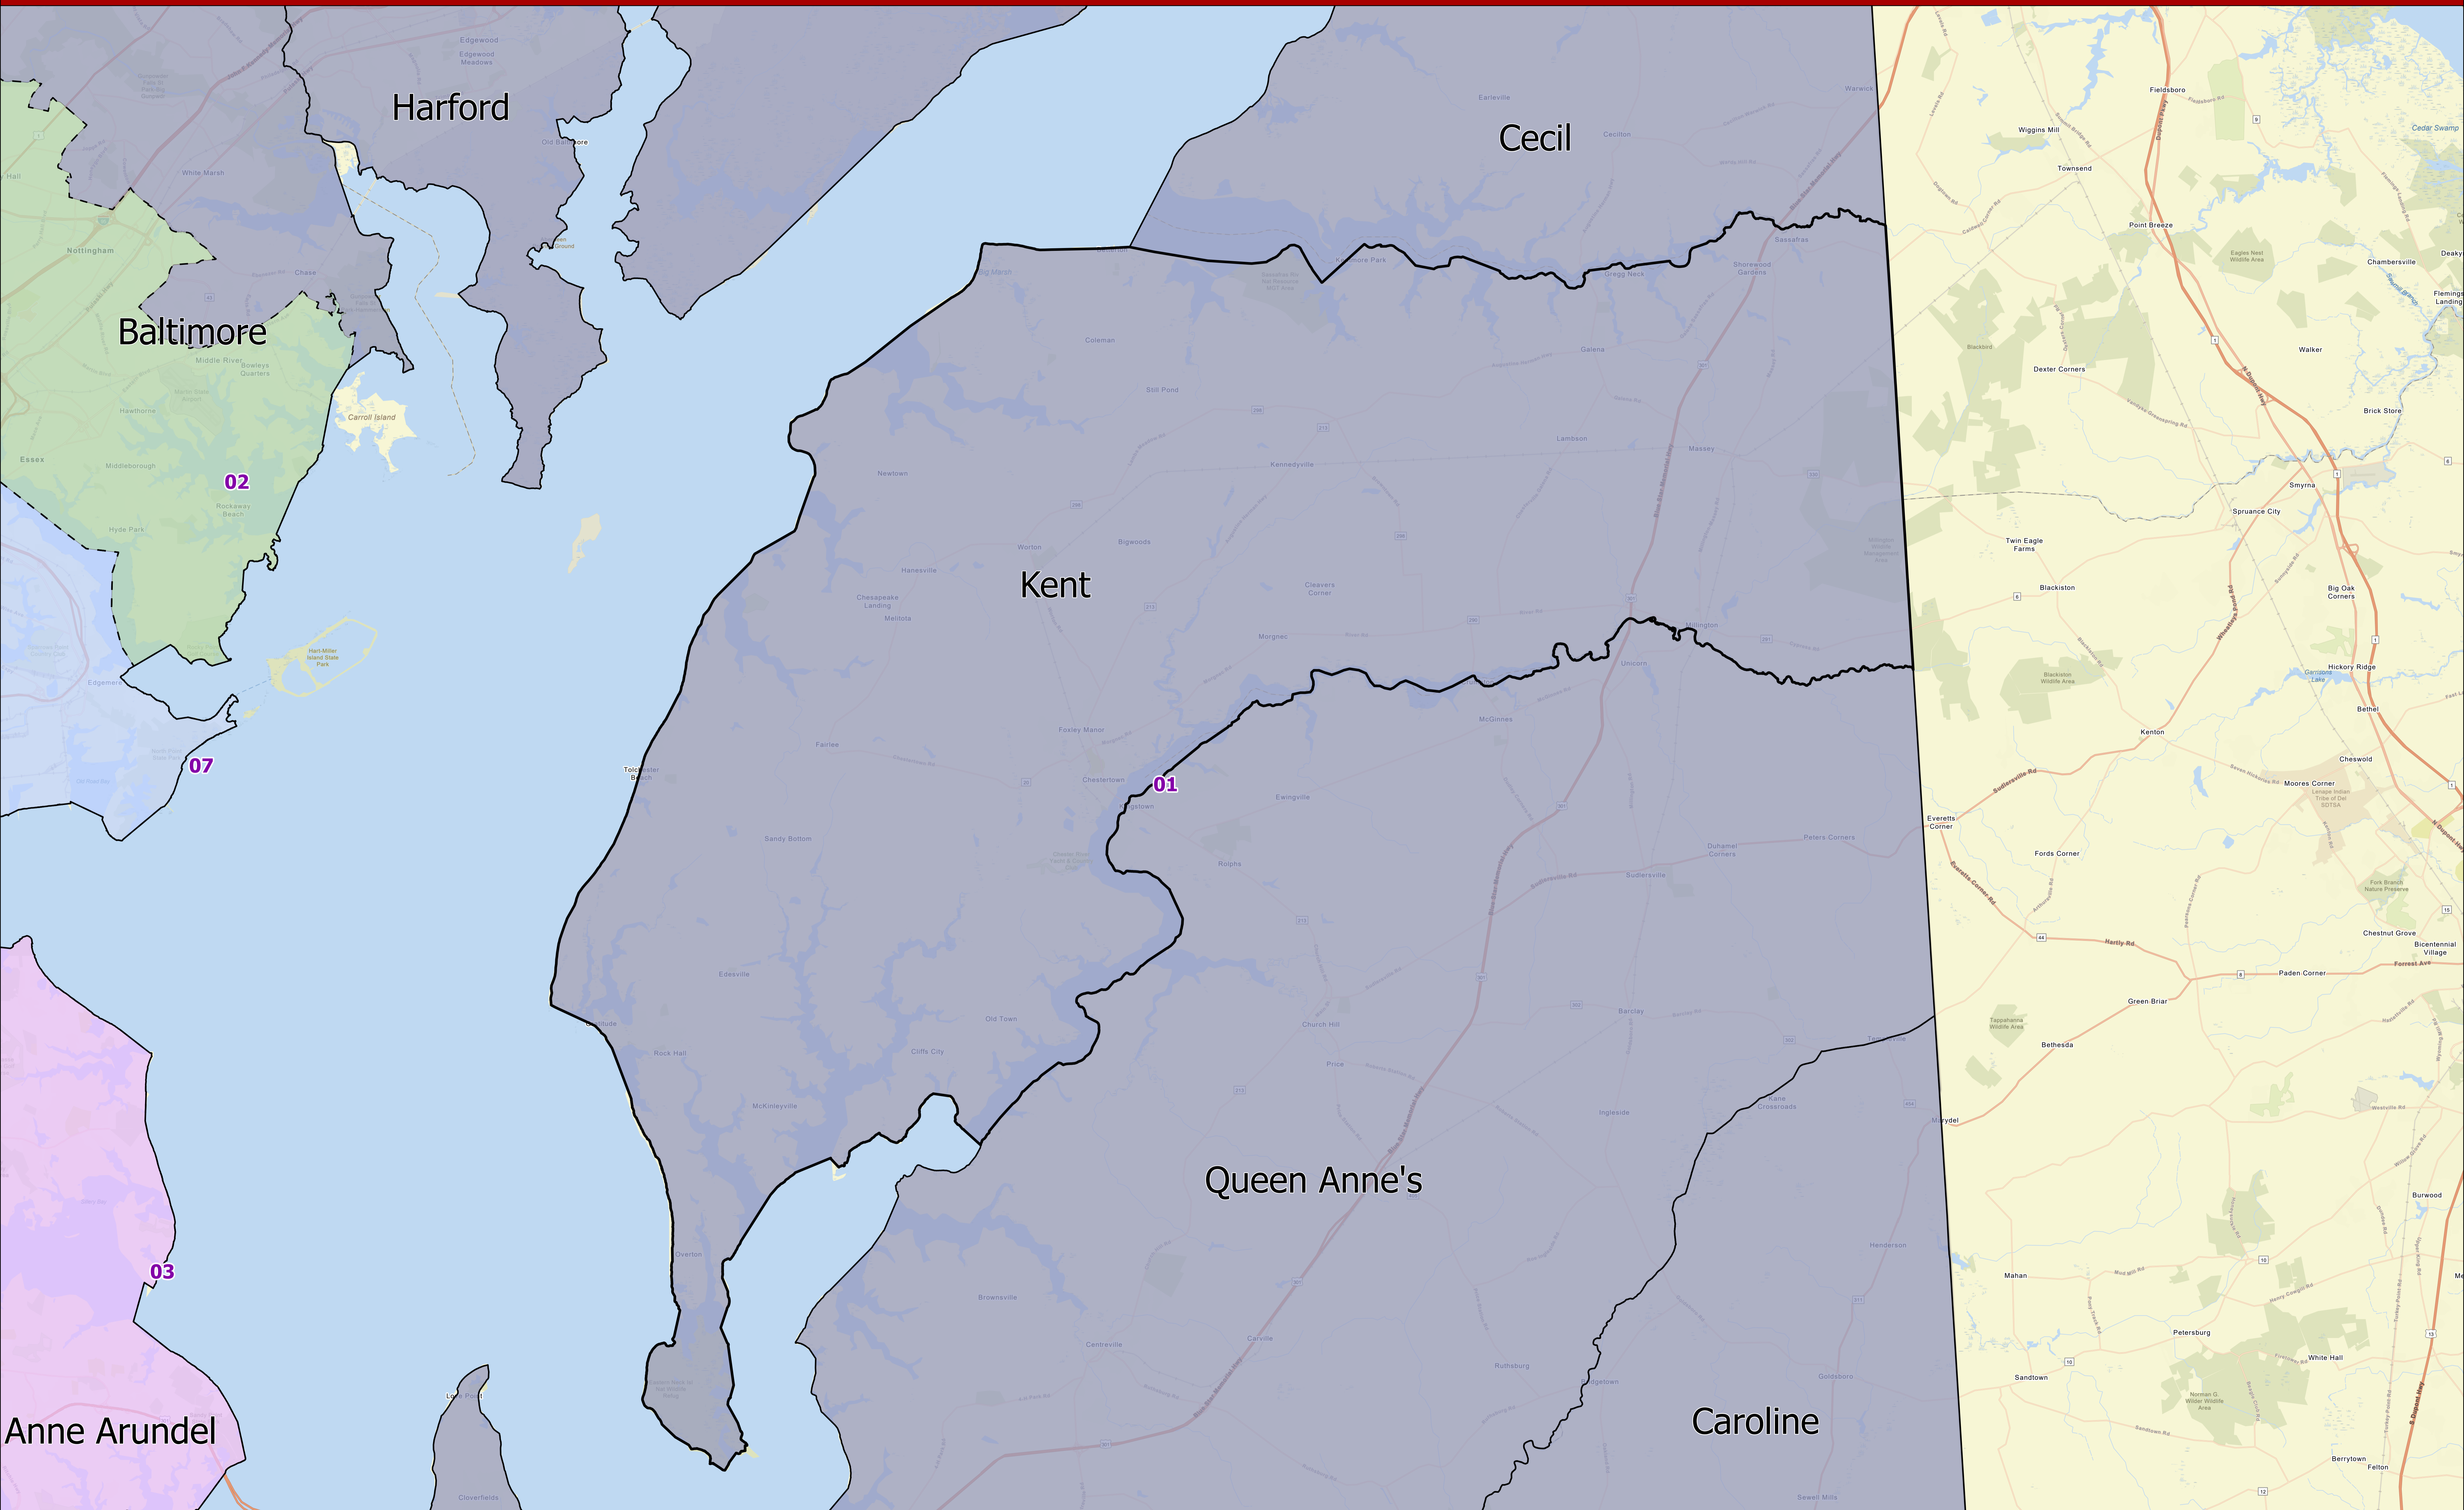

Maryland 2022 Congressional Districts

Kent County

For more information on 2022 Congressional Maps, visit [MD Election Boundary application](#).

Senate Bill 1012- General Assembly 2022 Session

Data Source: 2020 Census TIGER/Line Files & Senate Bill 1012
General Assembly 2022 Session
Prepared by the Maryland Department of Planning
July 2022