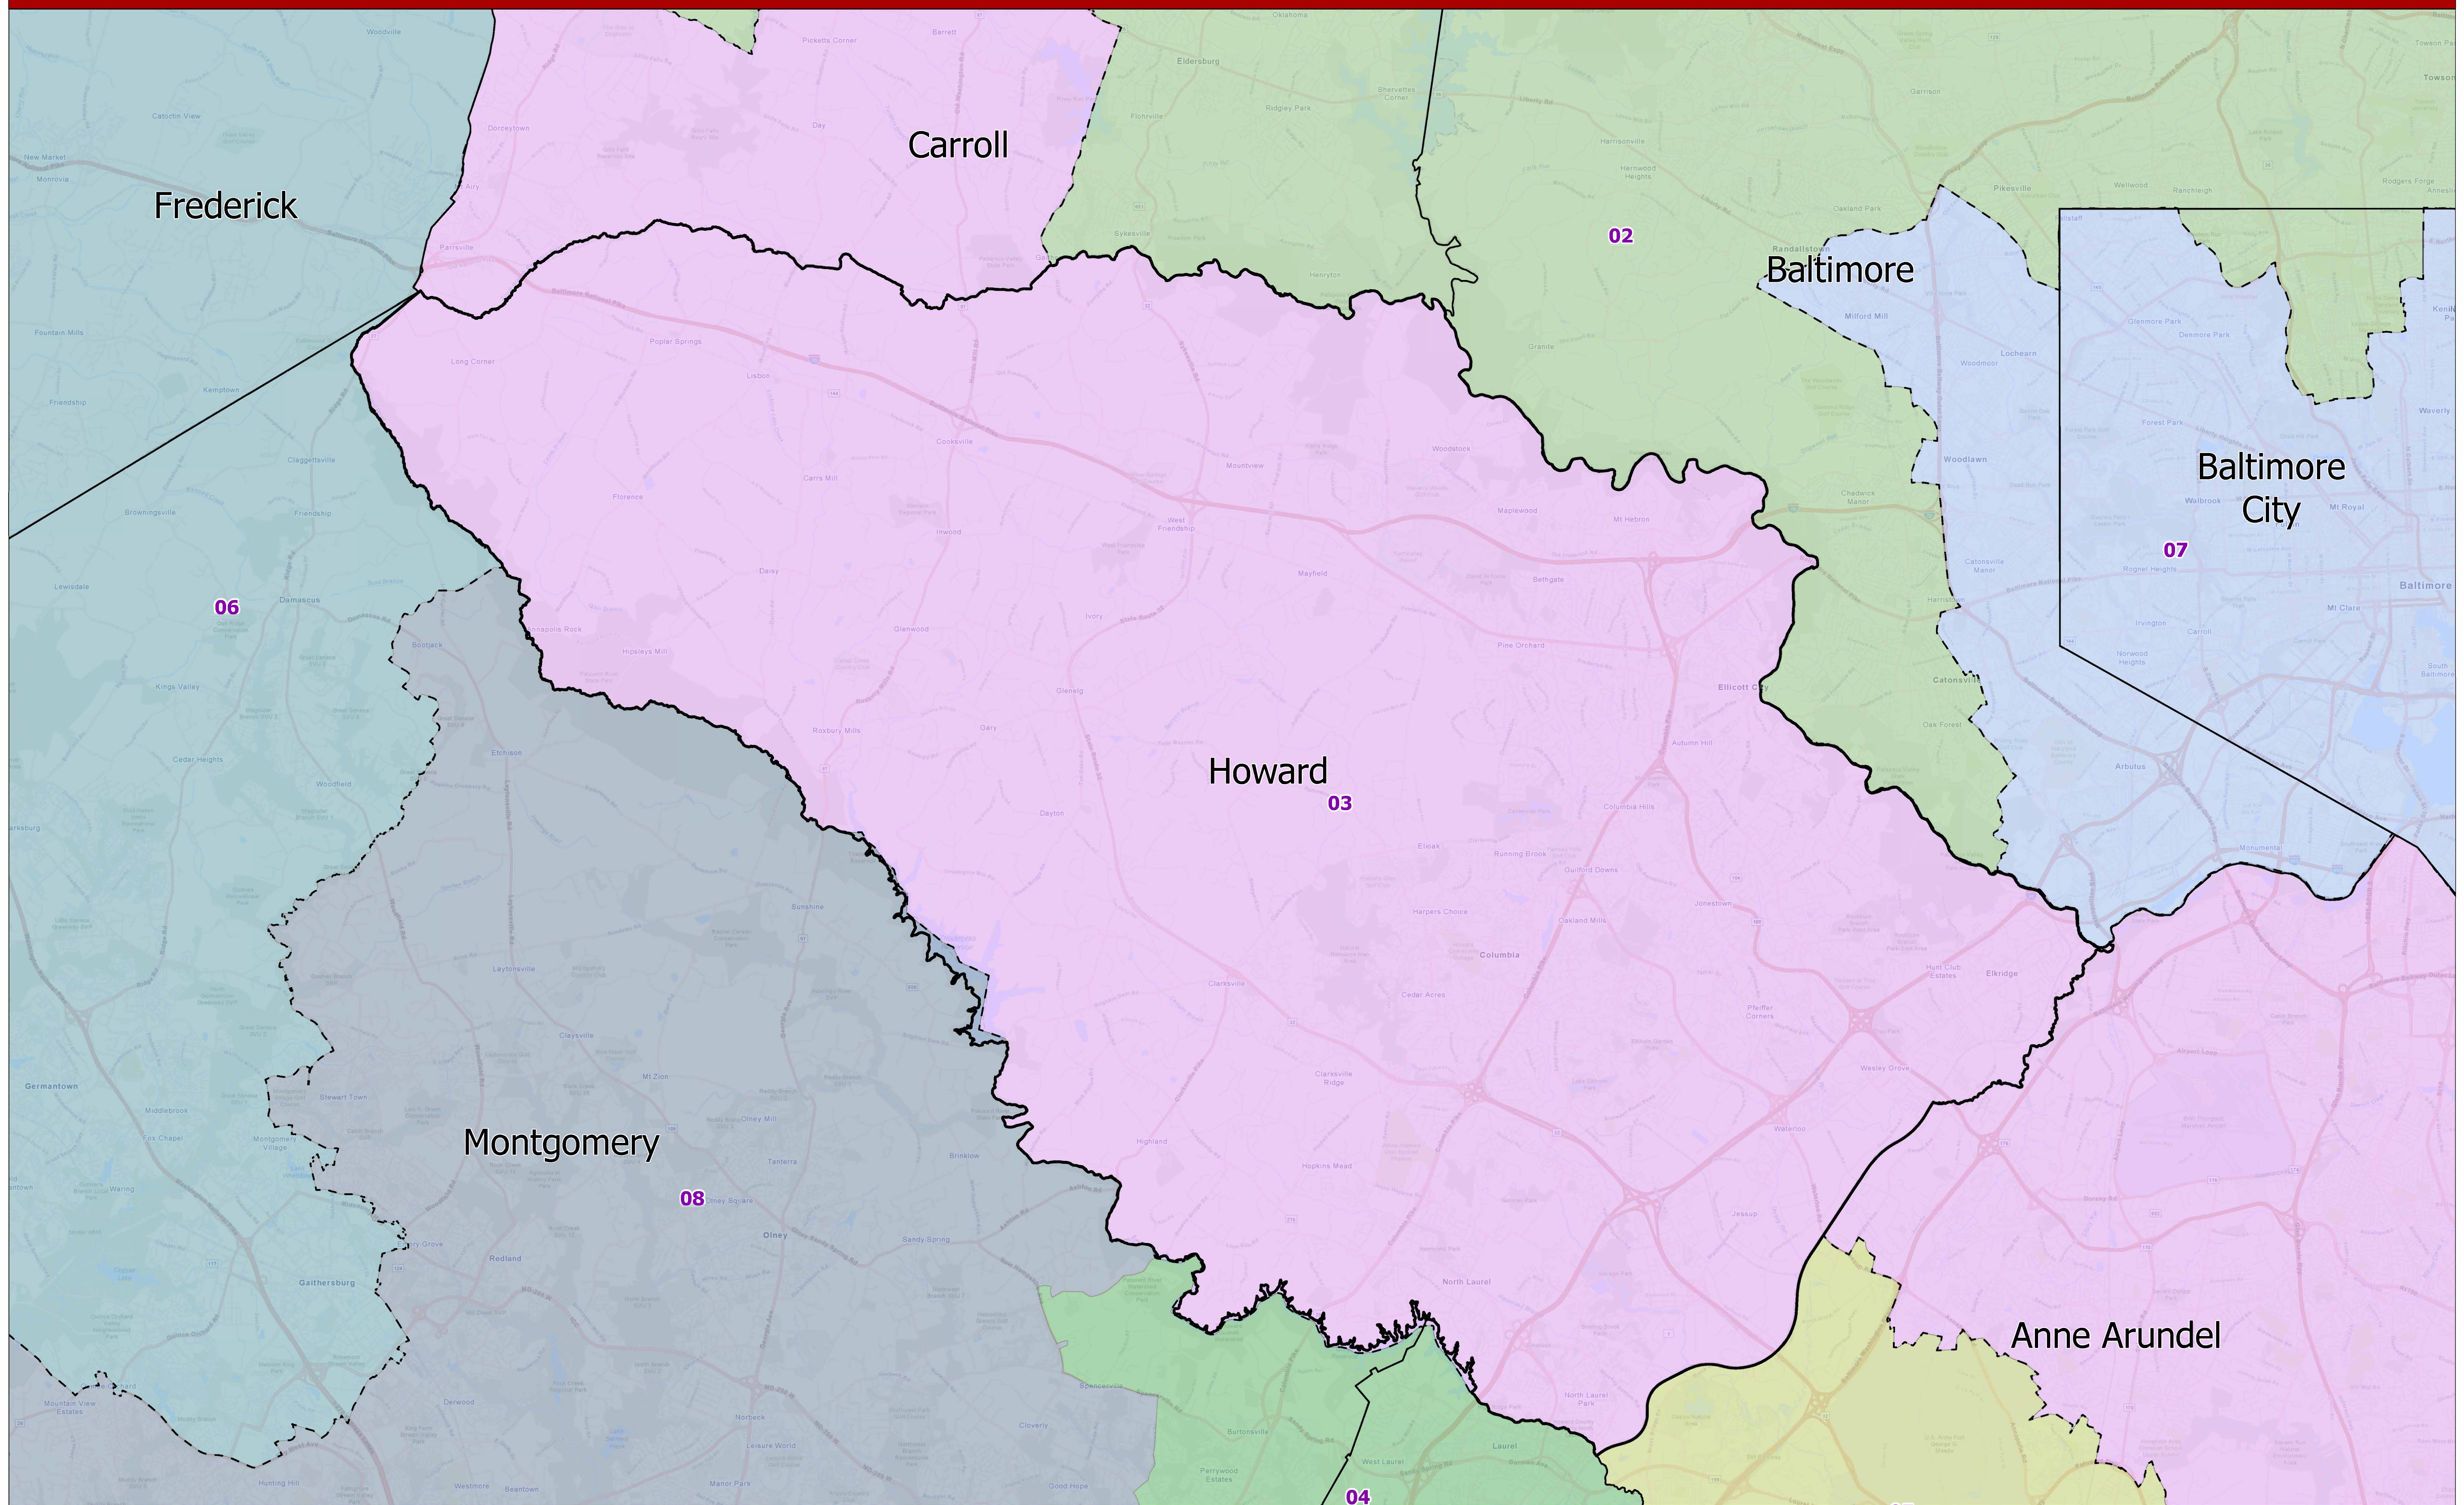

Maryland 2022 Congressional Districts Howard County

For more information on 2022 Congressional Maps, visit
MD Election Boundary application.

Senate Bill 1012- General Assembly 2022 Session

Data Source: 2020 Census TIGER/Line Files & Senate Bill 1012
General Assembly 2022 Session
Prepared by the Maryland Department of Planning
July 2022