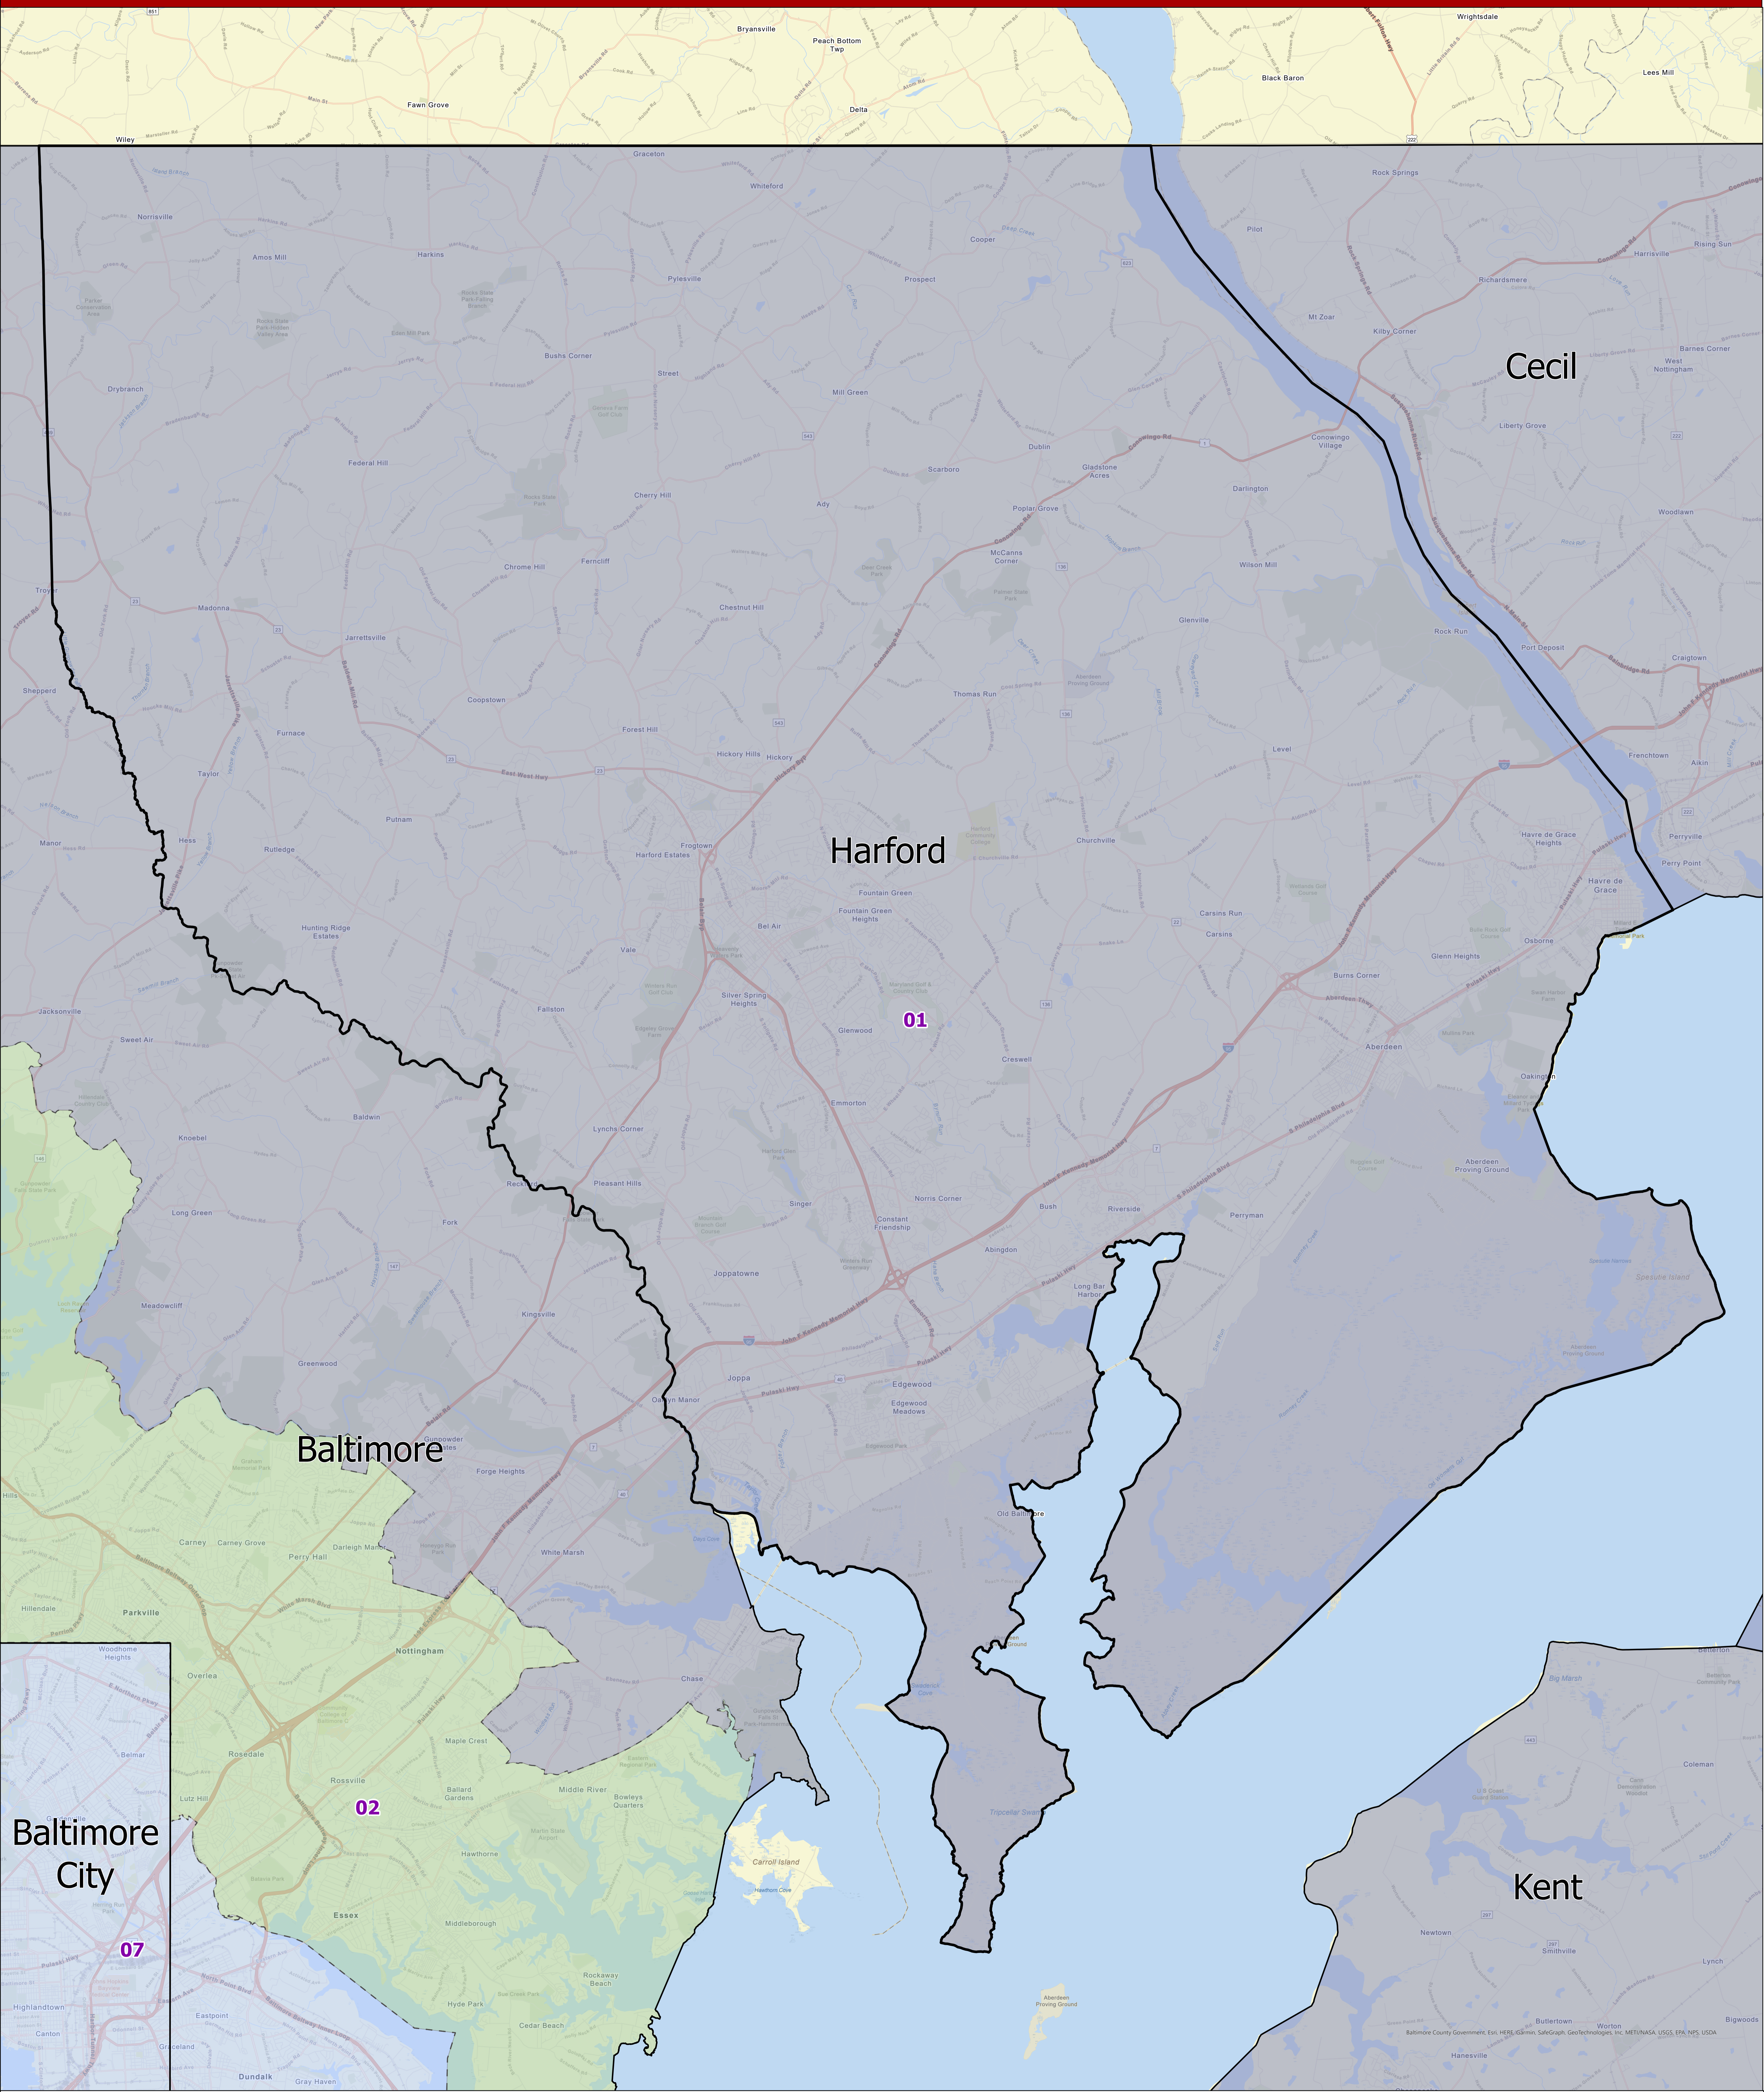

# Maryland 2022 Congressional Districts

## Harford County

Senate Bill 1012- General Assembly 2022 Session

For more information on 2022 Congressional Maps, visit MD Election Boundary application.

Data Source: 2020 Census TIGER/Line Files & Senate Bill 1012  
General Assembly 2022 Session  
Prepared by the Maryland Department of Planning  
July 2022