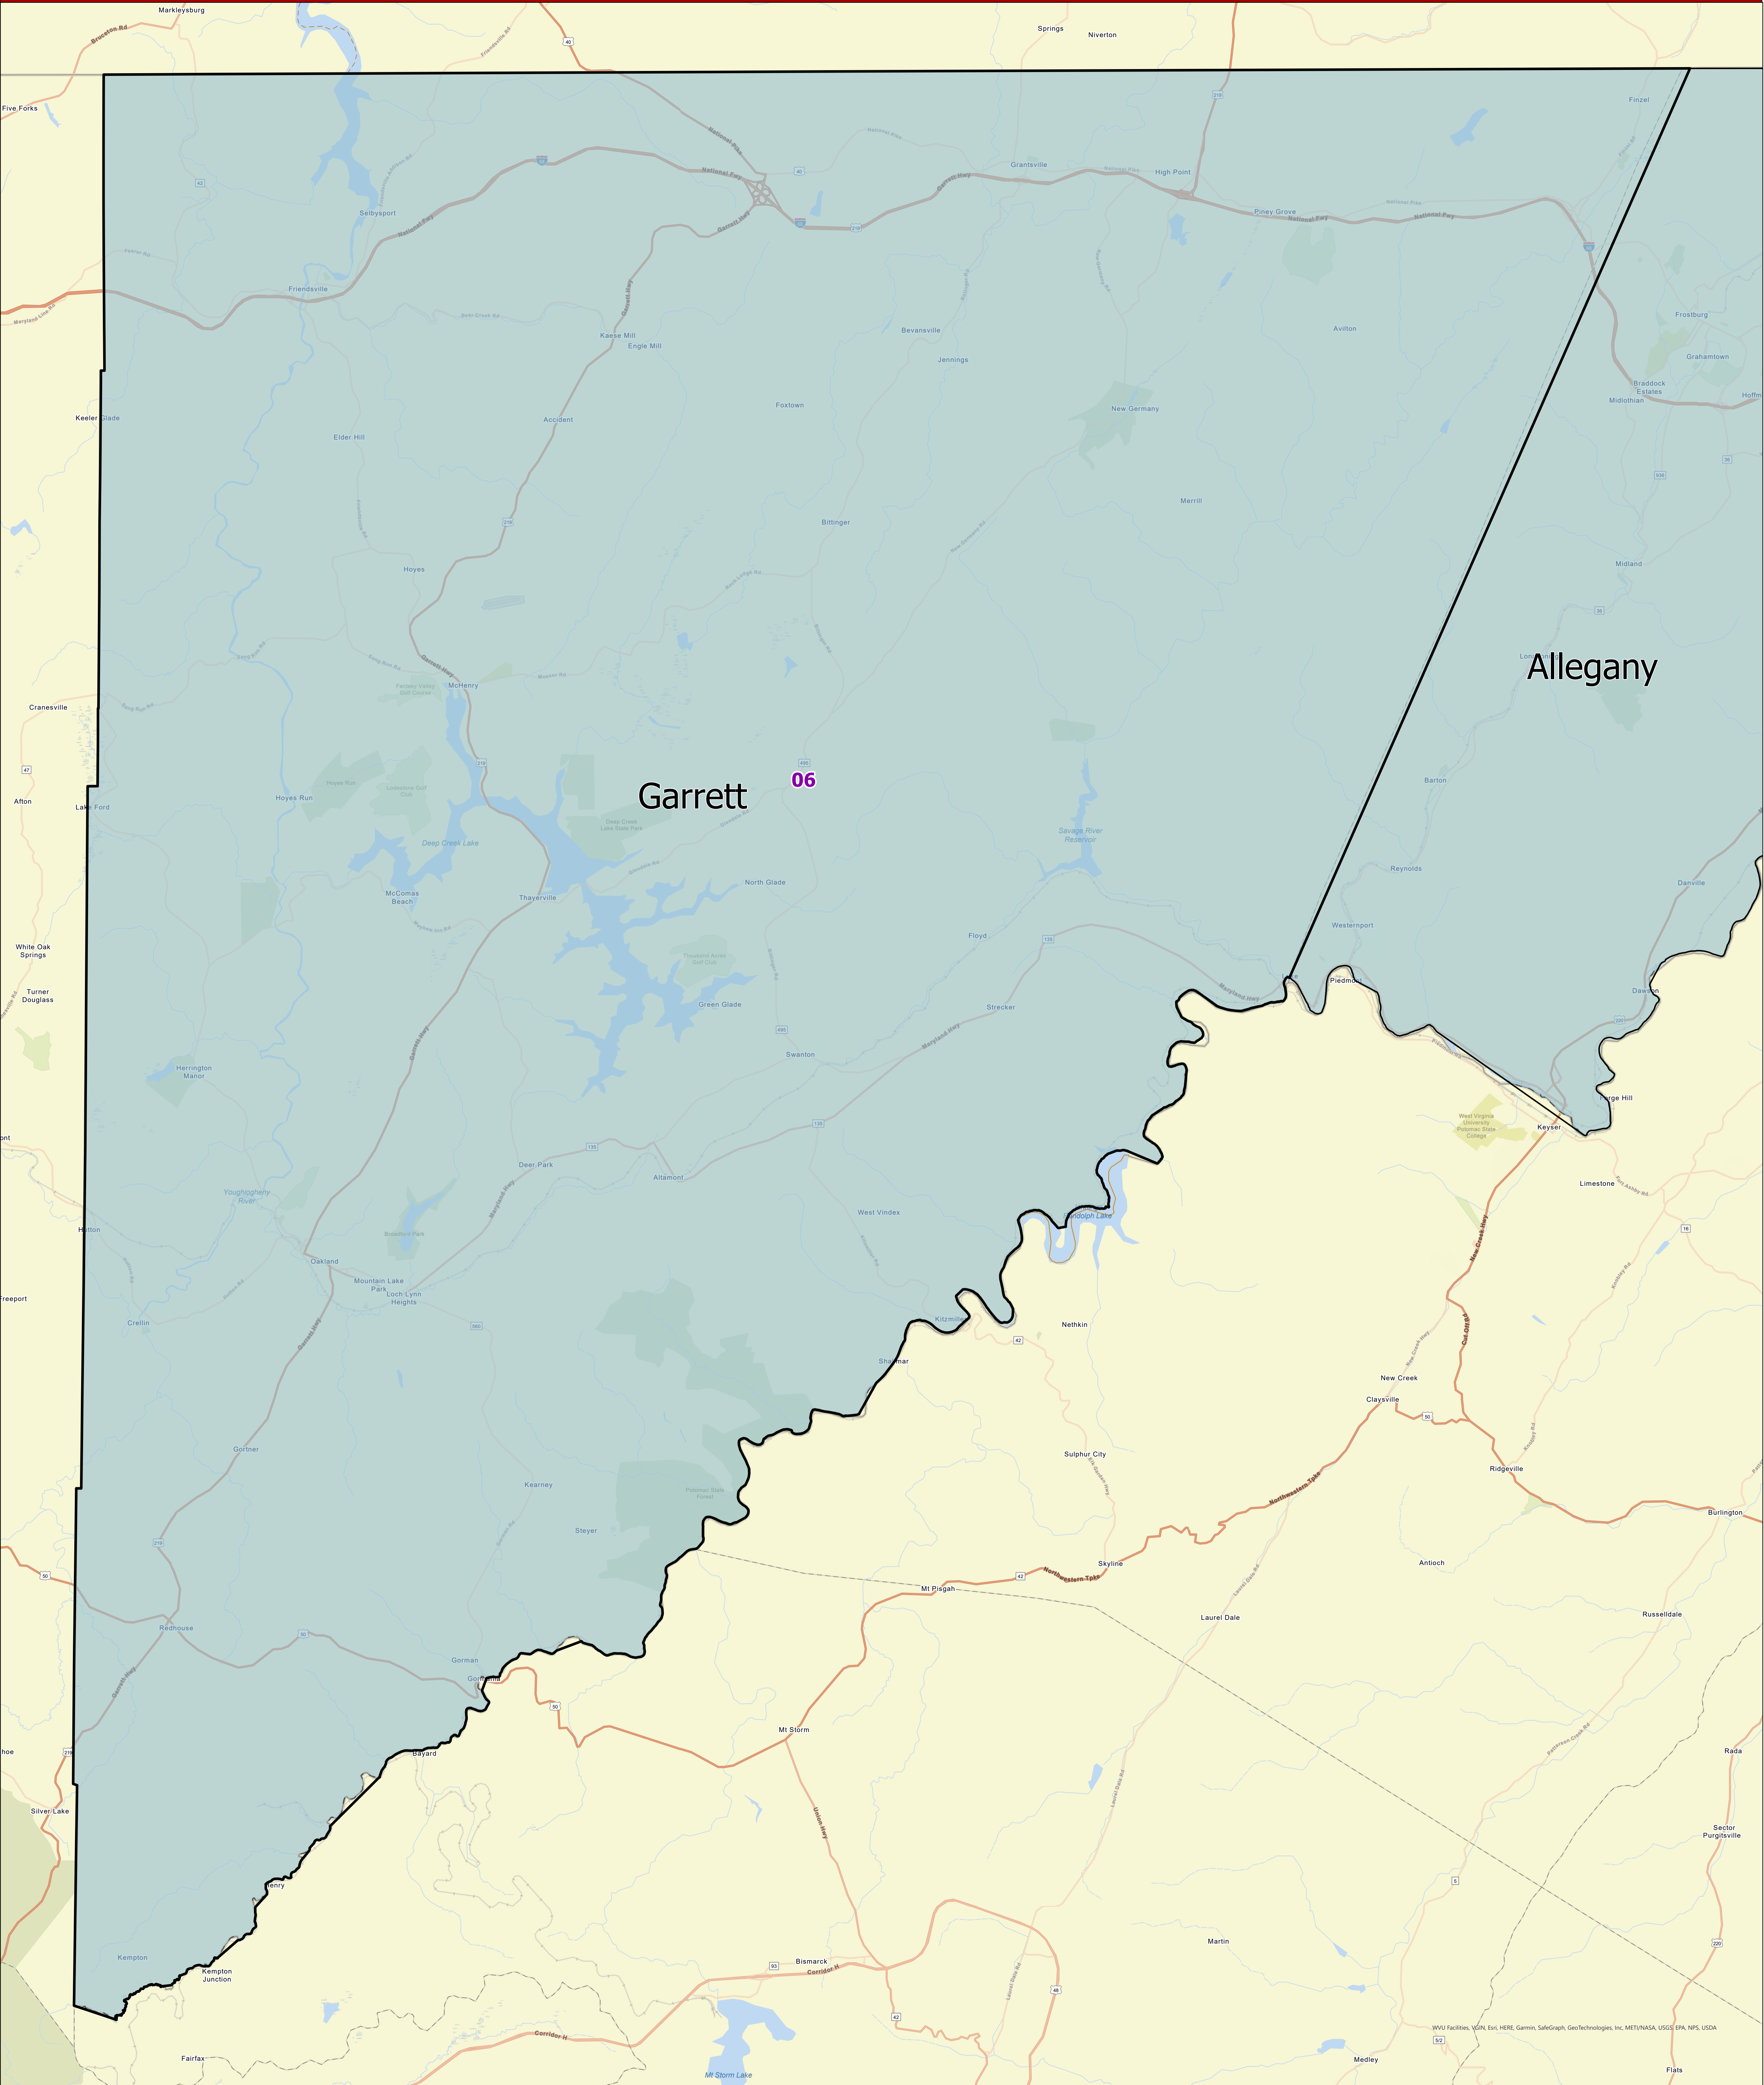

Maryland 2022 Congressional Districts

Garrett County

Senate Bill 1012- General Assembly 2022 Session

For more information on 2022 Congressional Maps, visit MD Election Boundary application.

Data Source: 2020 Census TIGER/Line Files & Senate Bill 1012
General Assembly 2022 Session
Prepared by the Maryland Department of Planning
July 2022