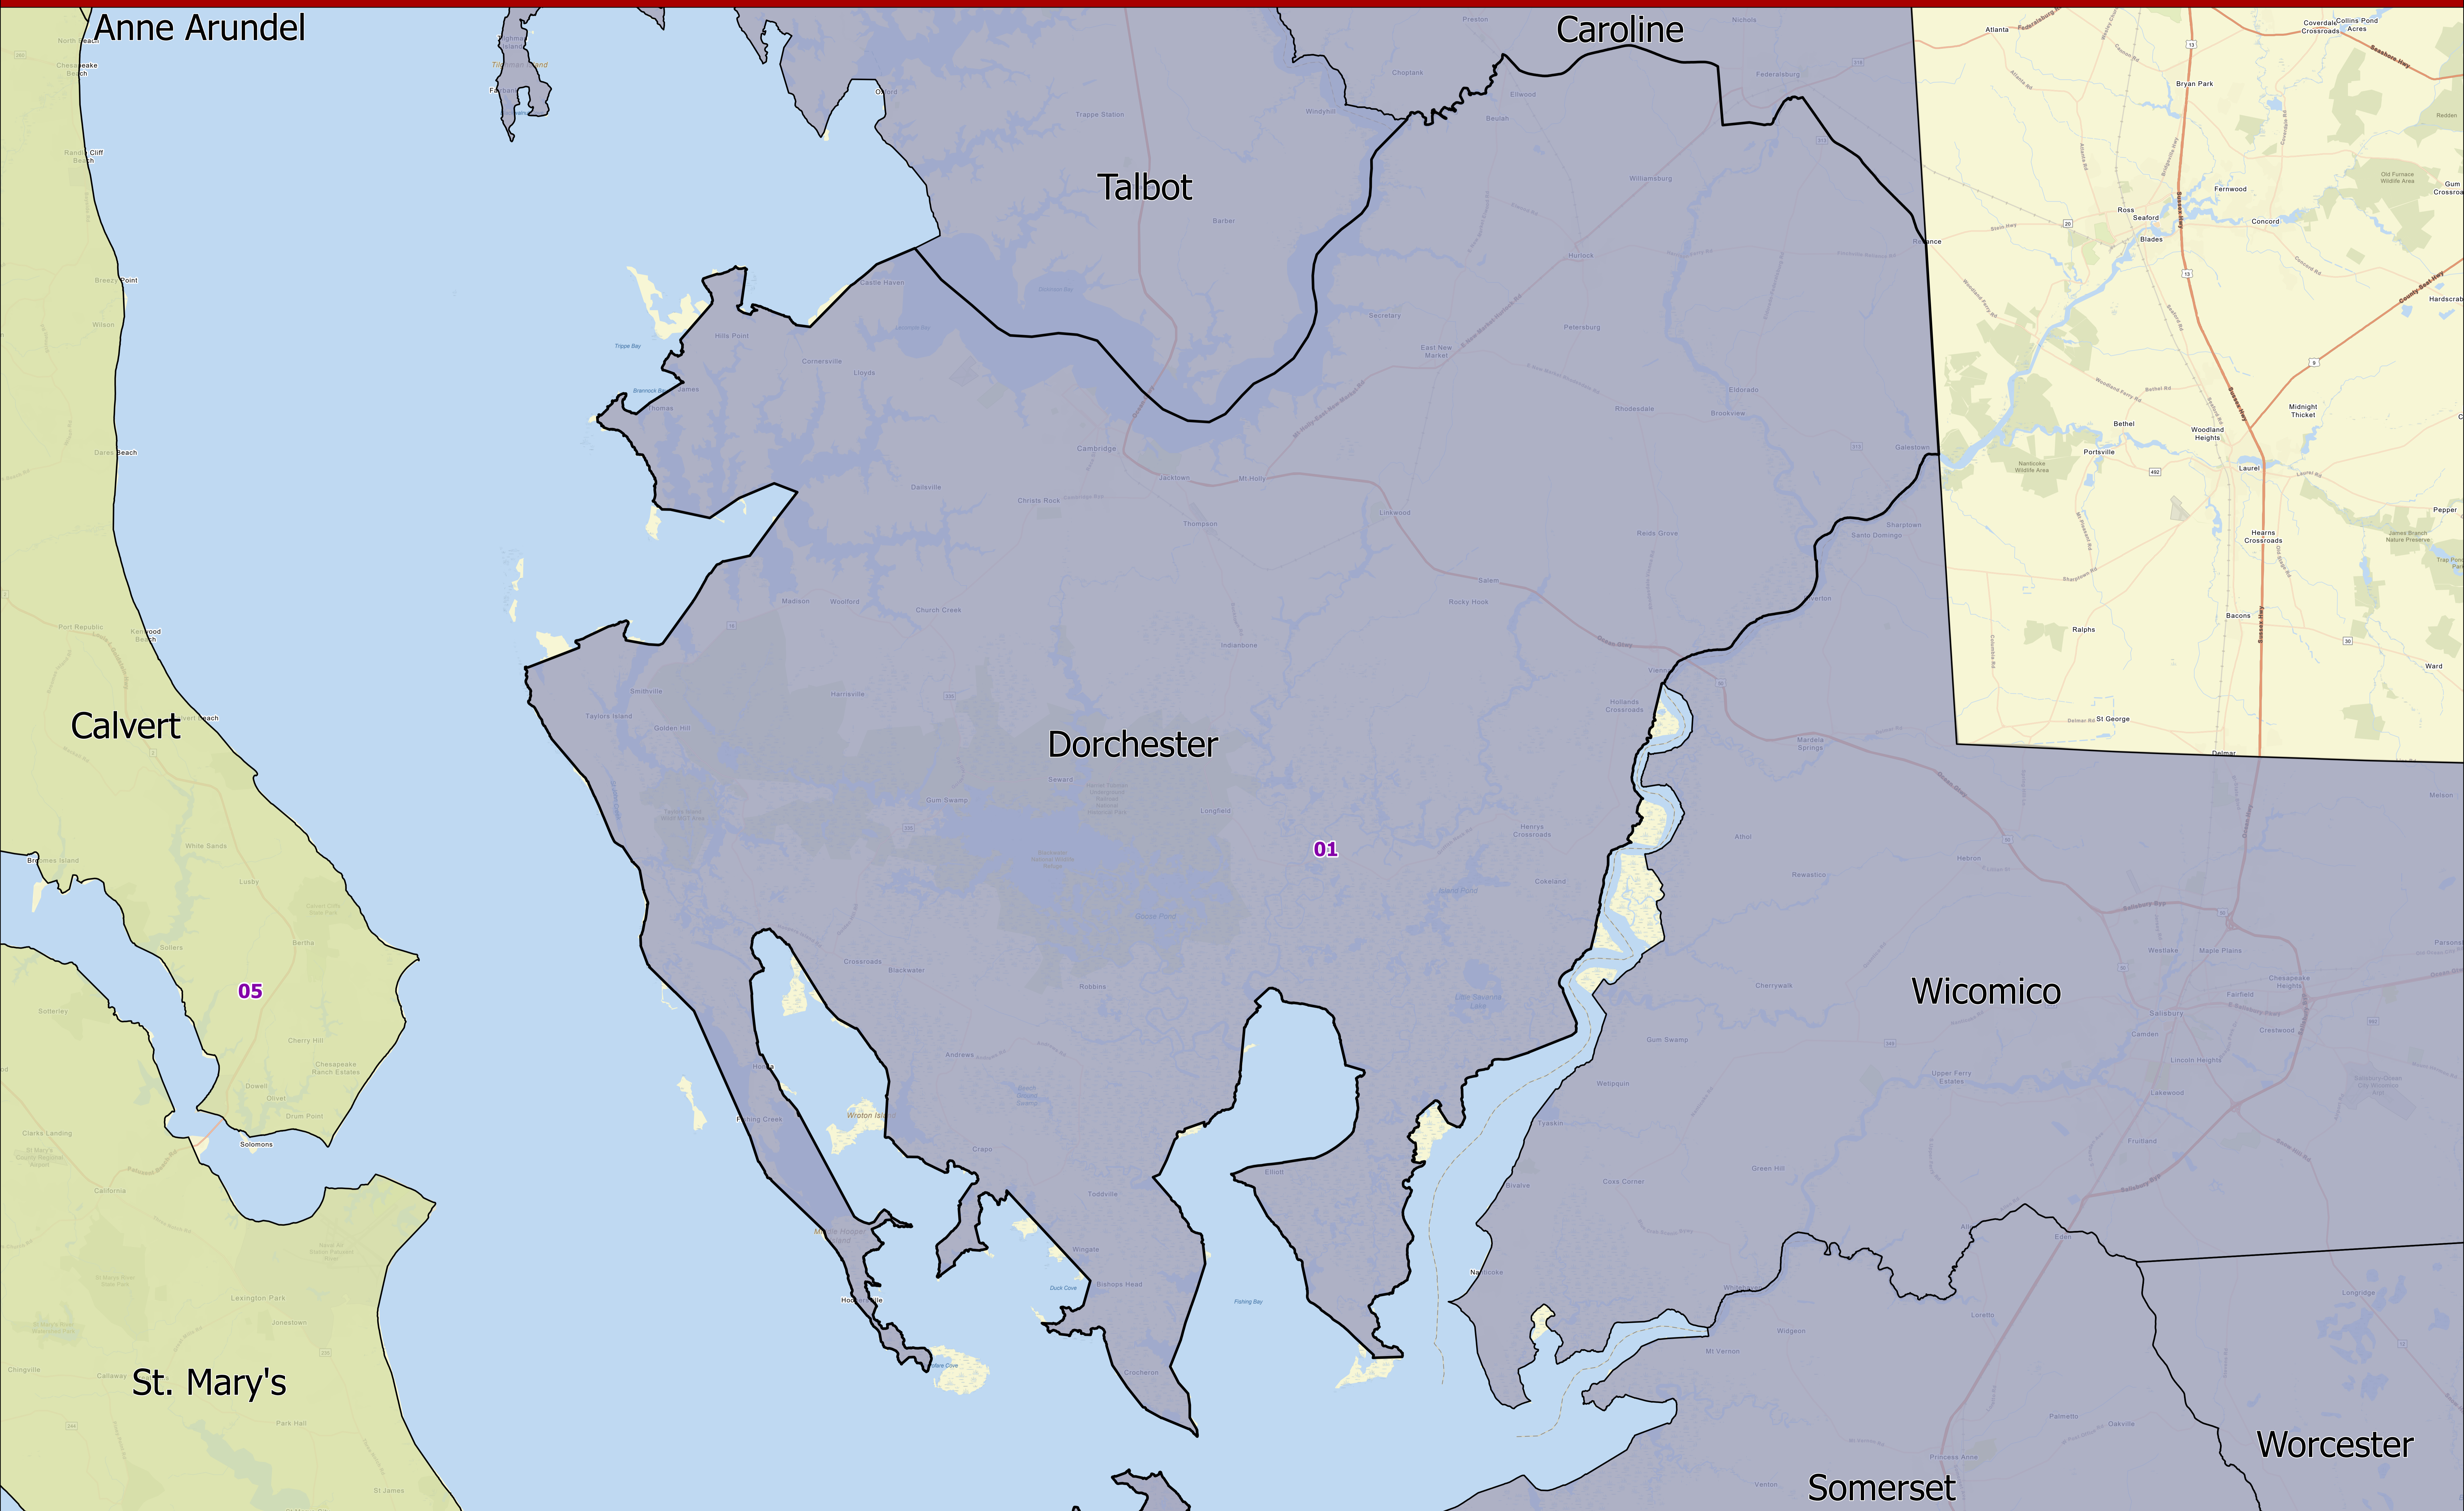

# Maryland 2022 Congressional Districts Dorchester County

For more information on 2022 Congressional Maps, visit  
MD Election Boundary application.

Senate Bill 1012- General Assembly 2022 Session

Data Source: 2020 Census TIGER/Line Files & Senate Bill 1012  
General Assembly 2022 Session  
Prepared by the Maryland Department of Planning  
July 2022

0 5 Miles