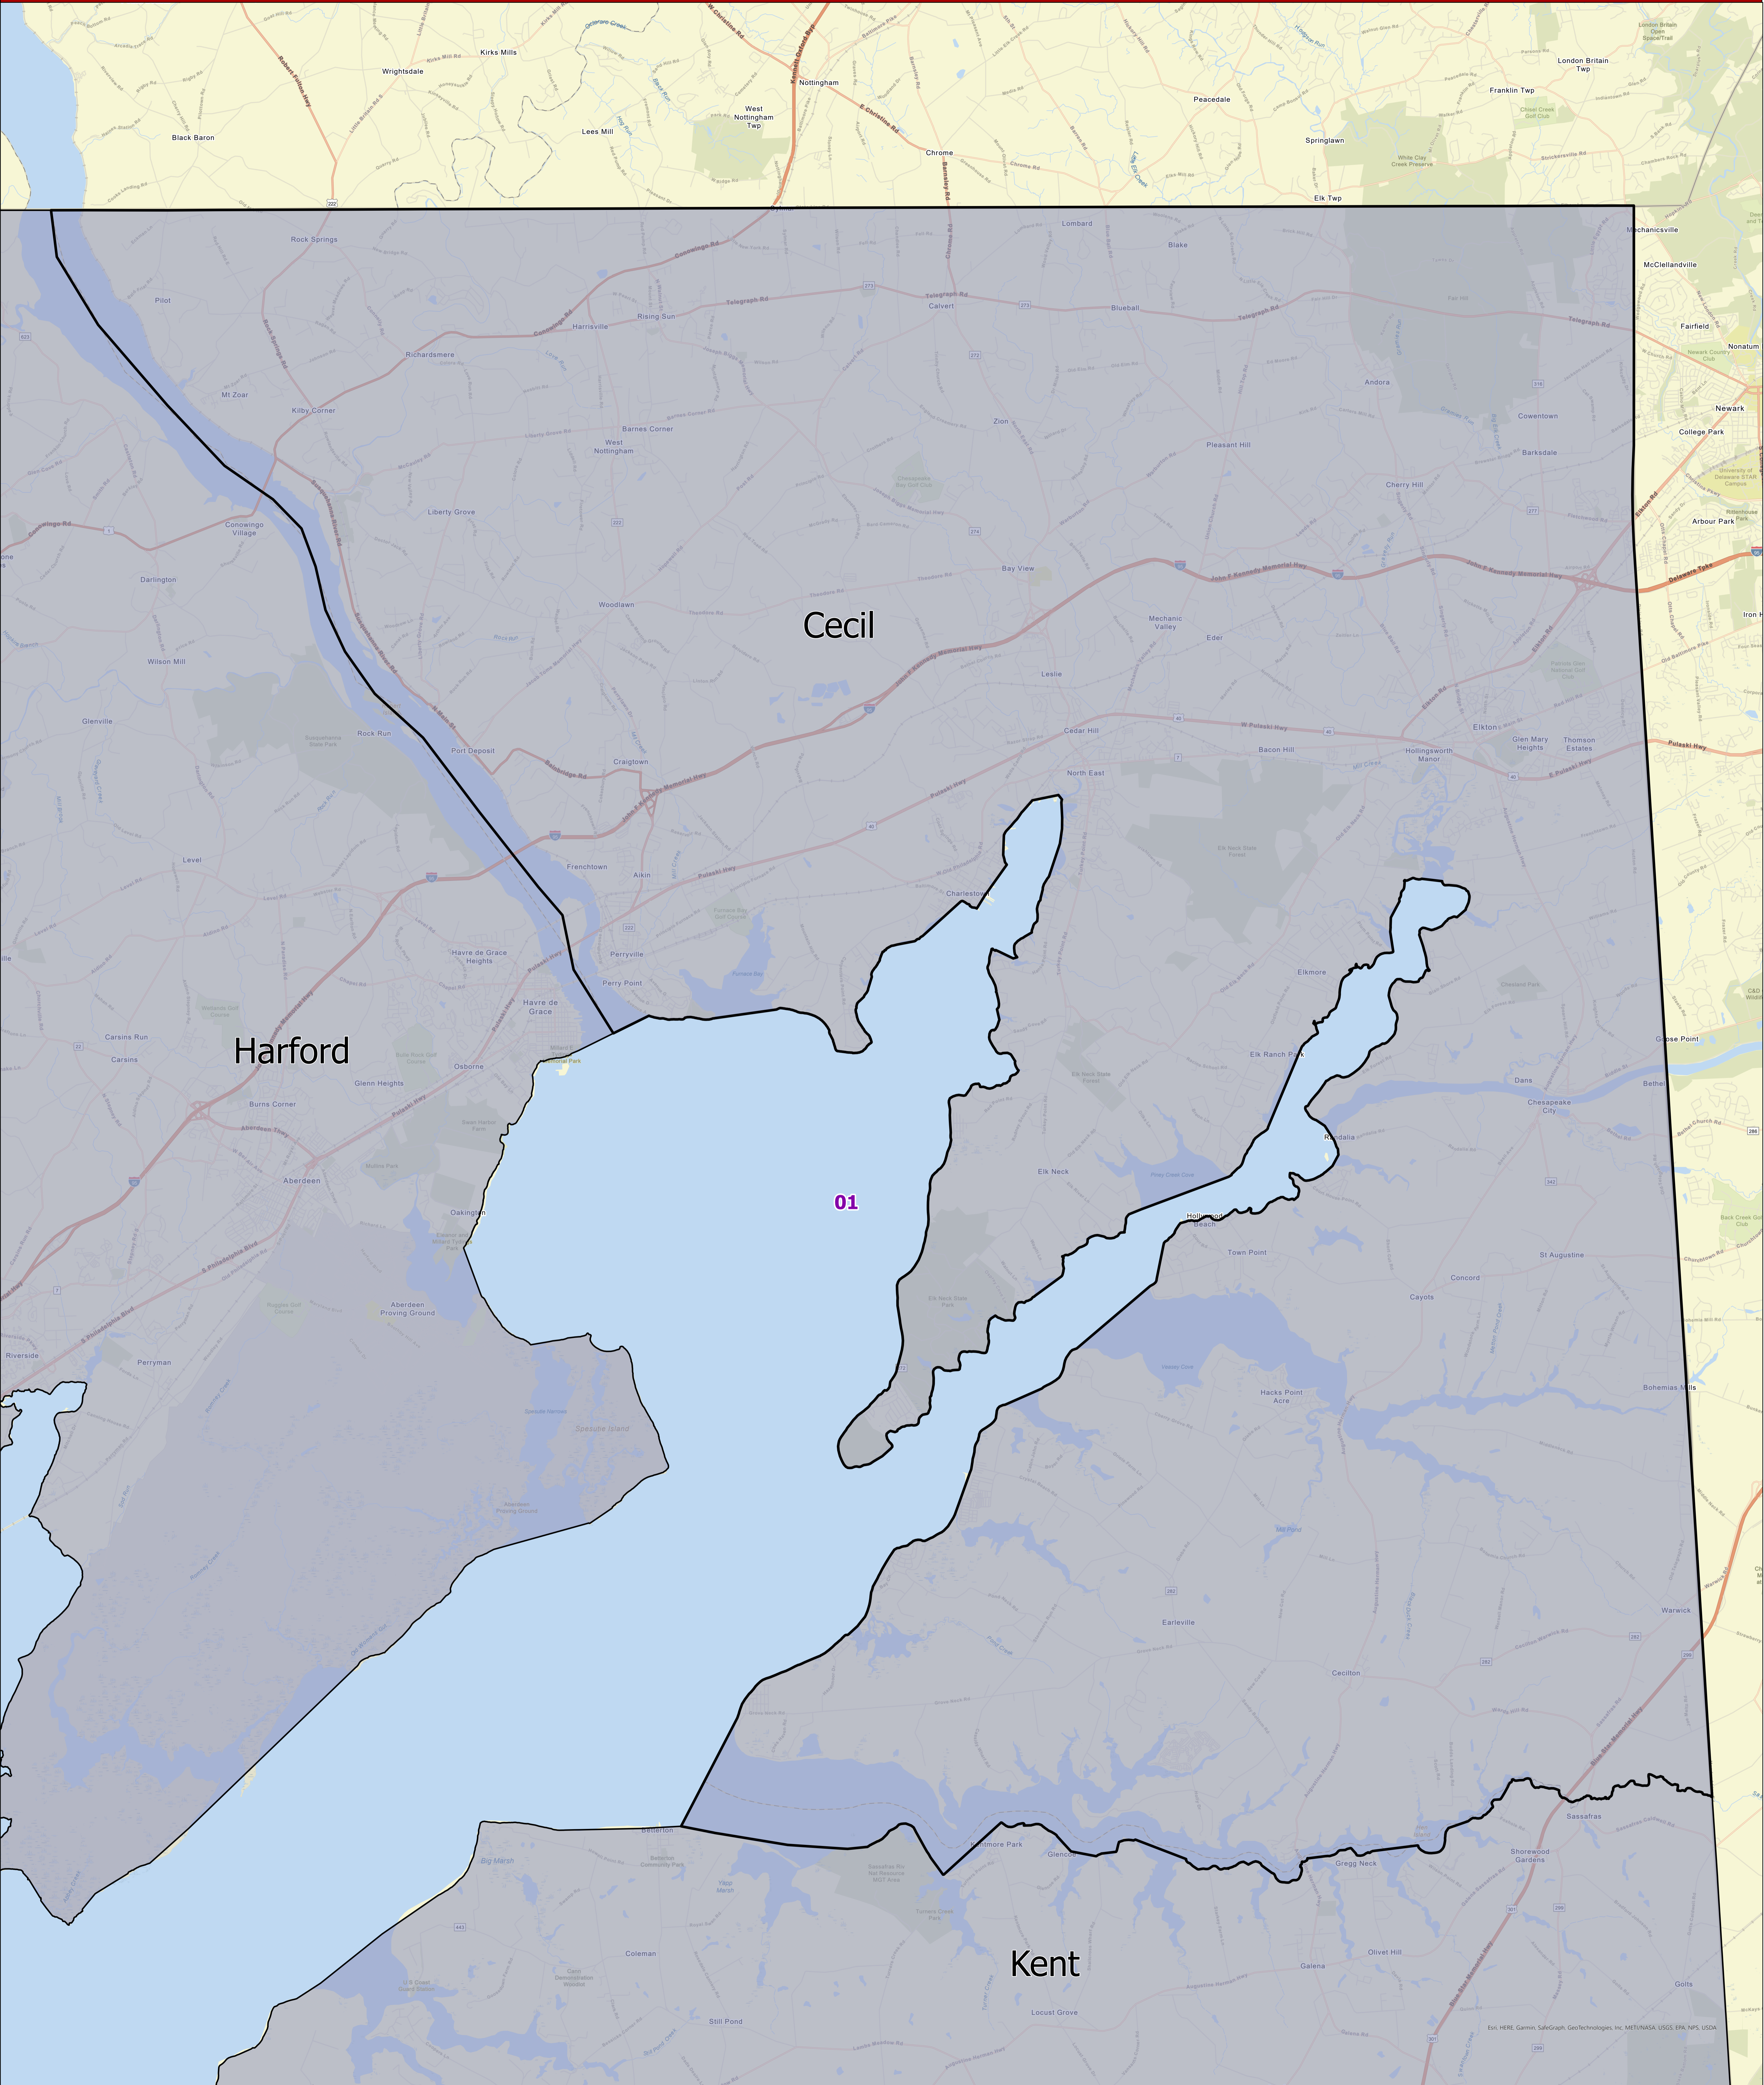

# Maryland 2022 Congressional Districts

## Cecil County

Senate Bill 1012- General Assembly 2022 Session

For more information on 2022 Congressional Maps, visit MD Election Boundary application.

Data Source: 2020 Census TIGER/Line Files & Senate Bill 1012  
General Assembly 2022 Session  
Prepared by the Maryland Department of Planning  
July 2022