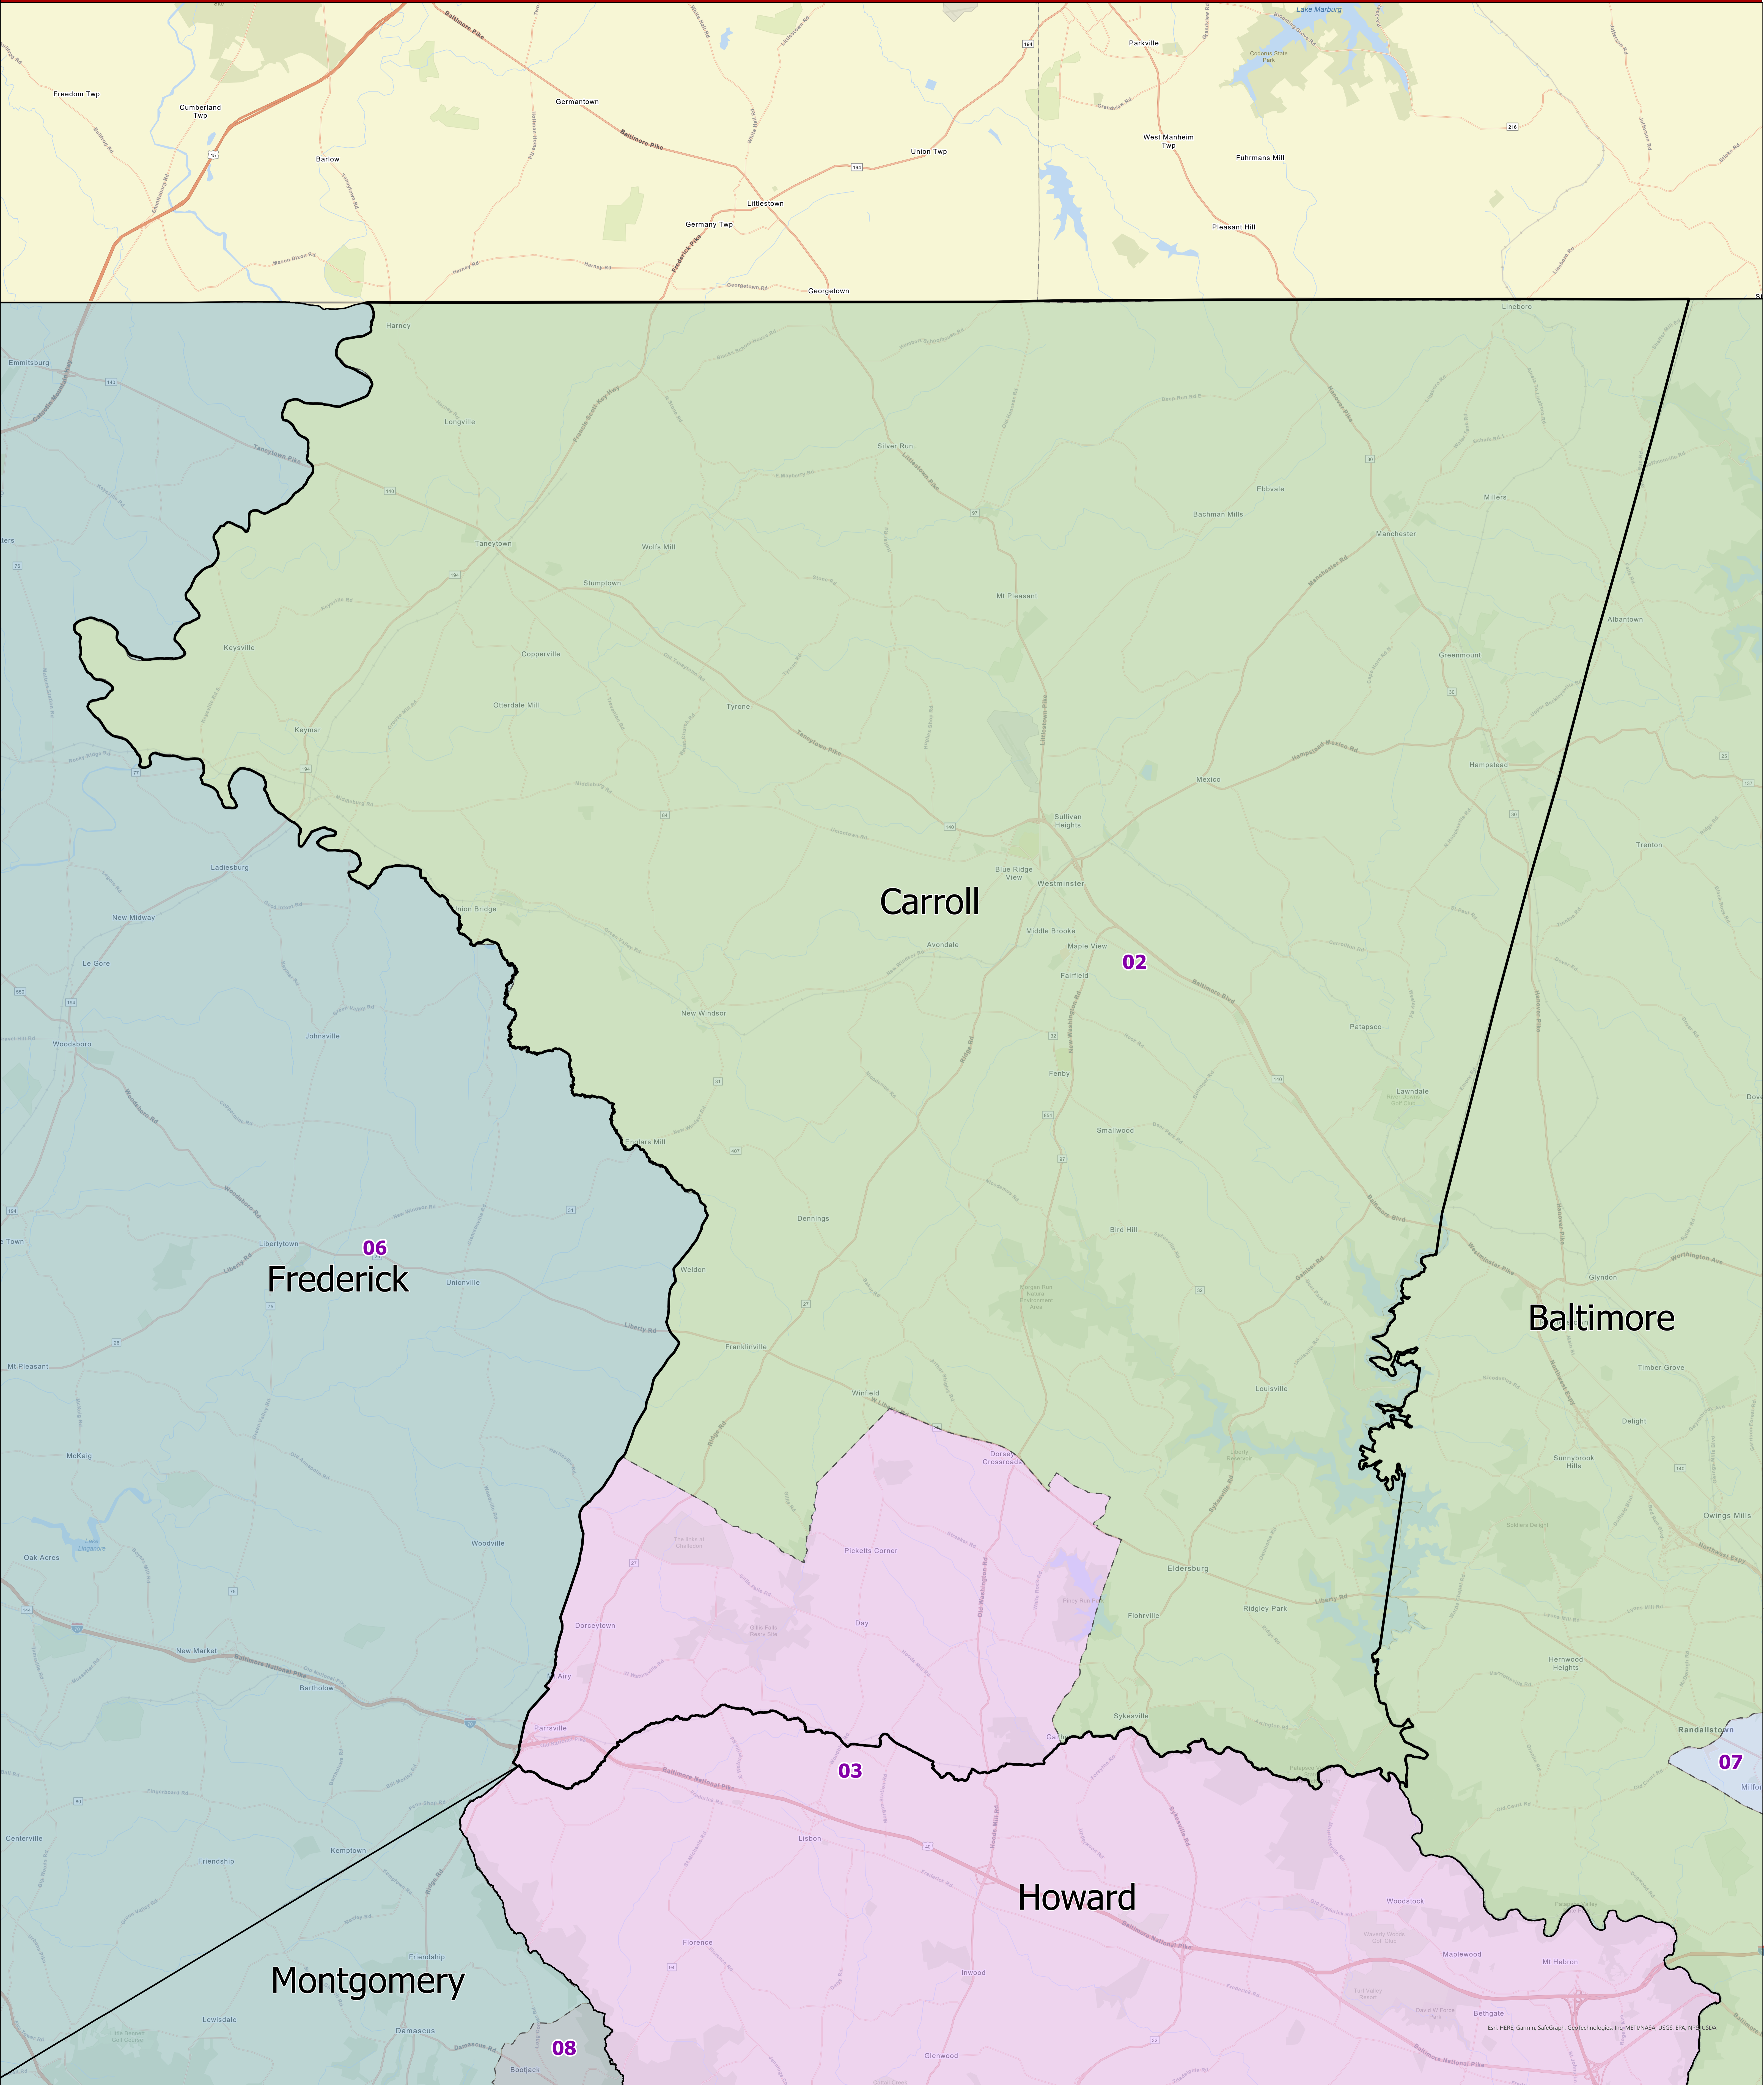

# Maryland 2022 Congressional Districts

## Carroll County

Senate Bill 1012- General Assembly 2022 Session

For more information on 2022 Congressional Maps, visit MD Election Boundary application.

Data Source: 2020 Census TIGER/Line Files & Senate Bill 1012  
General Assembly 2022 Session  
Prepared by the Maryland Department of Planning  
July 2022