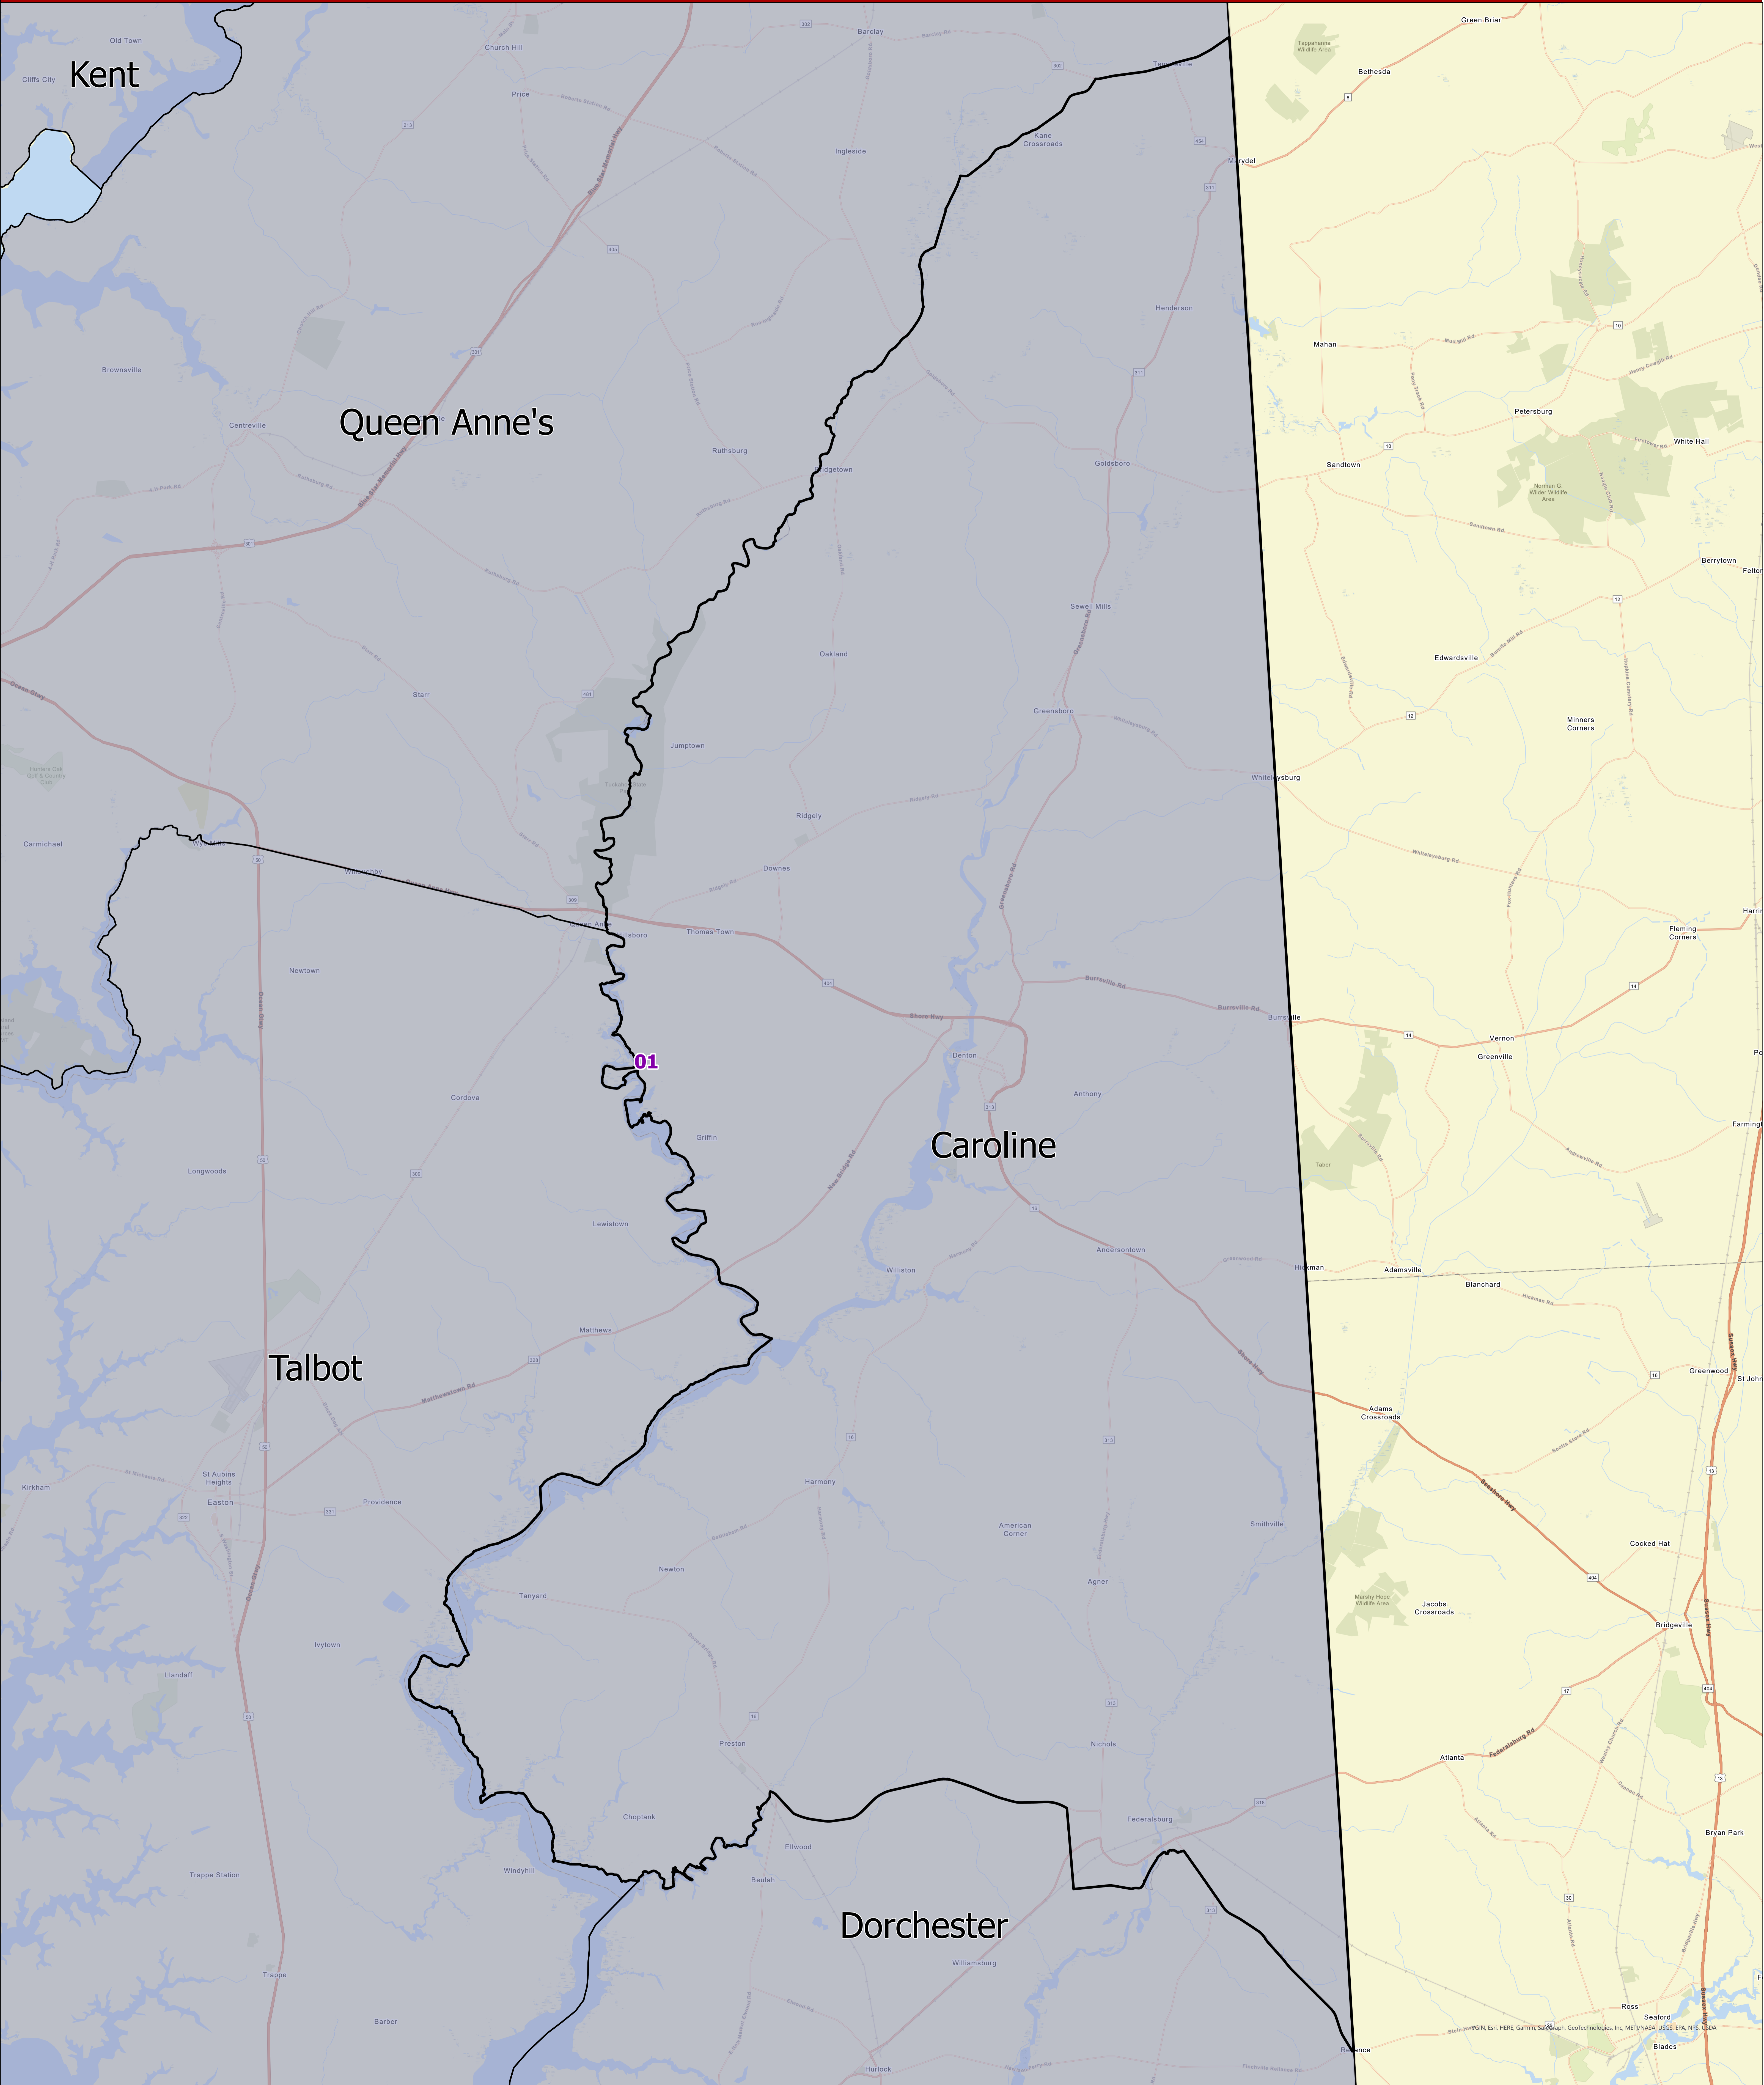

Maryland 2022 Congressional Districts

Caroline County

Senate Bill 1012- General Assembly 2022 Session

For more information on 2022 Congressional Maps, visit MD Election Boundary application.

Data Source: 2020 Census TIGER/Line Files & Senate Bill 1012
General Assembly 2022 Session
Prepared by the Maryland Department of Planning
July 2022

Legend	
County Boundary	DISTRICT 01