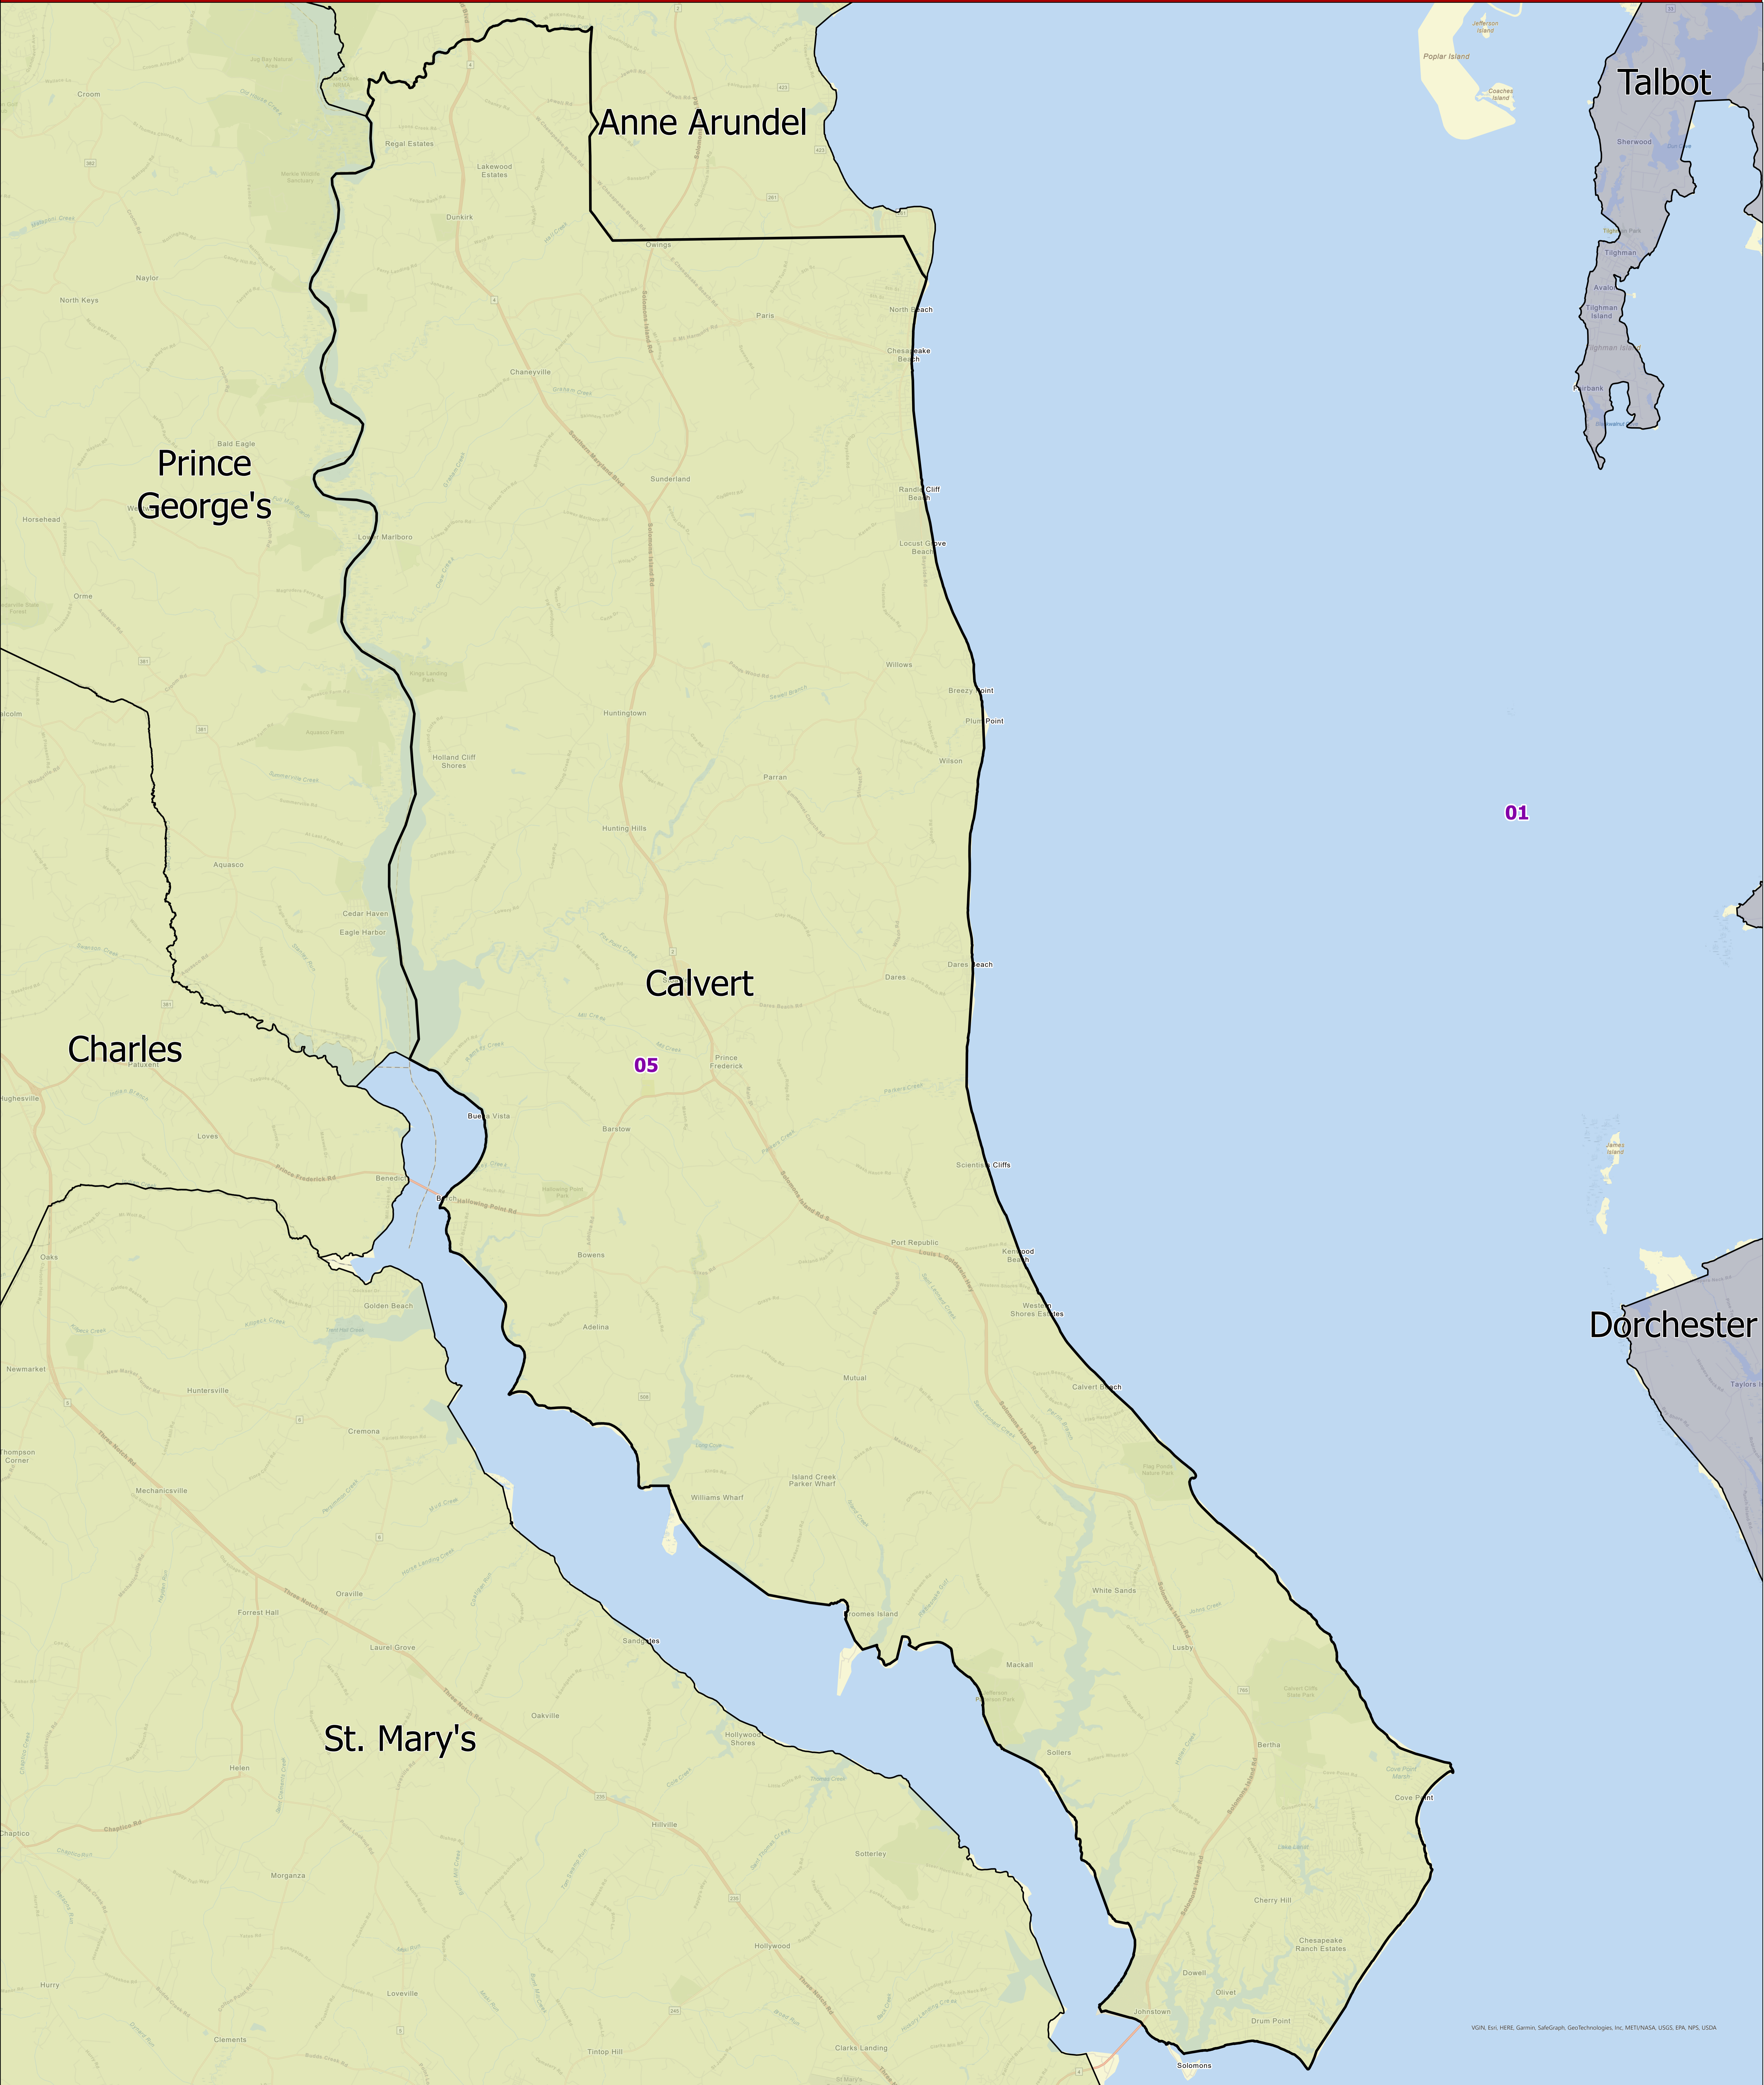

Maryland 2022 Congressional Districts

Calvert County

Senate Bill 1012- General Assembly 2022 Session

For more information on 2022 Congressional Maps, visit MD Election Boundary application.

Data Source: 2020 Census TIGER/Line Files & Senate Bill 1012
General Assembly 2022 Session
Prepared by the Maryland Department of Planning
July 2022