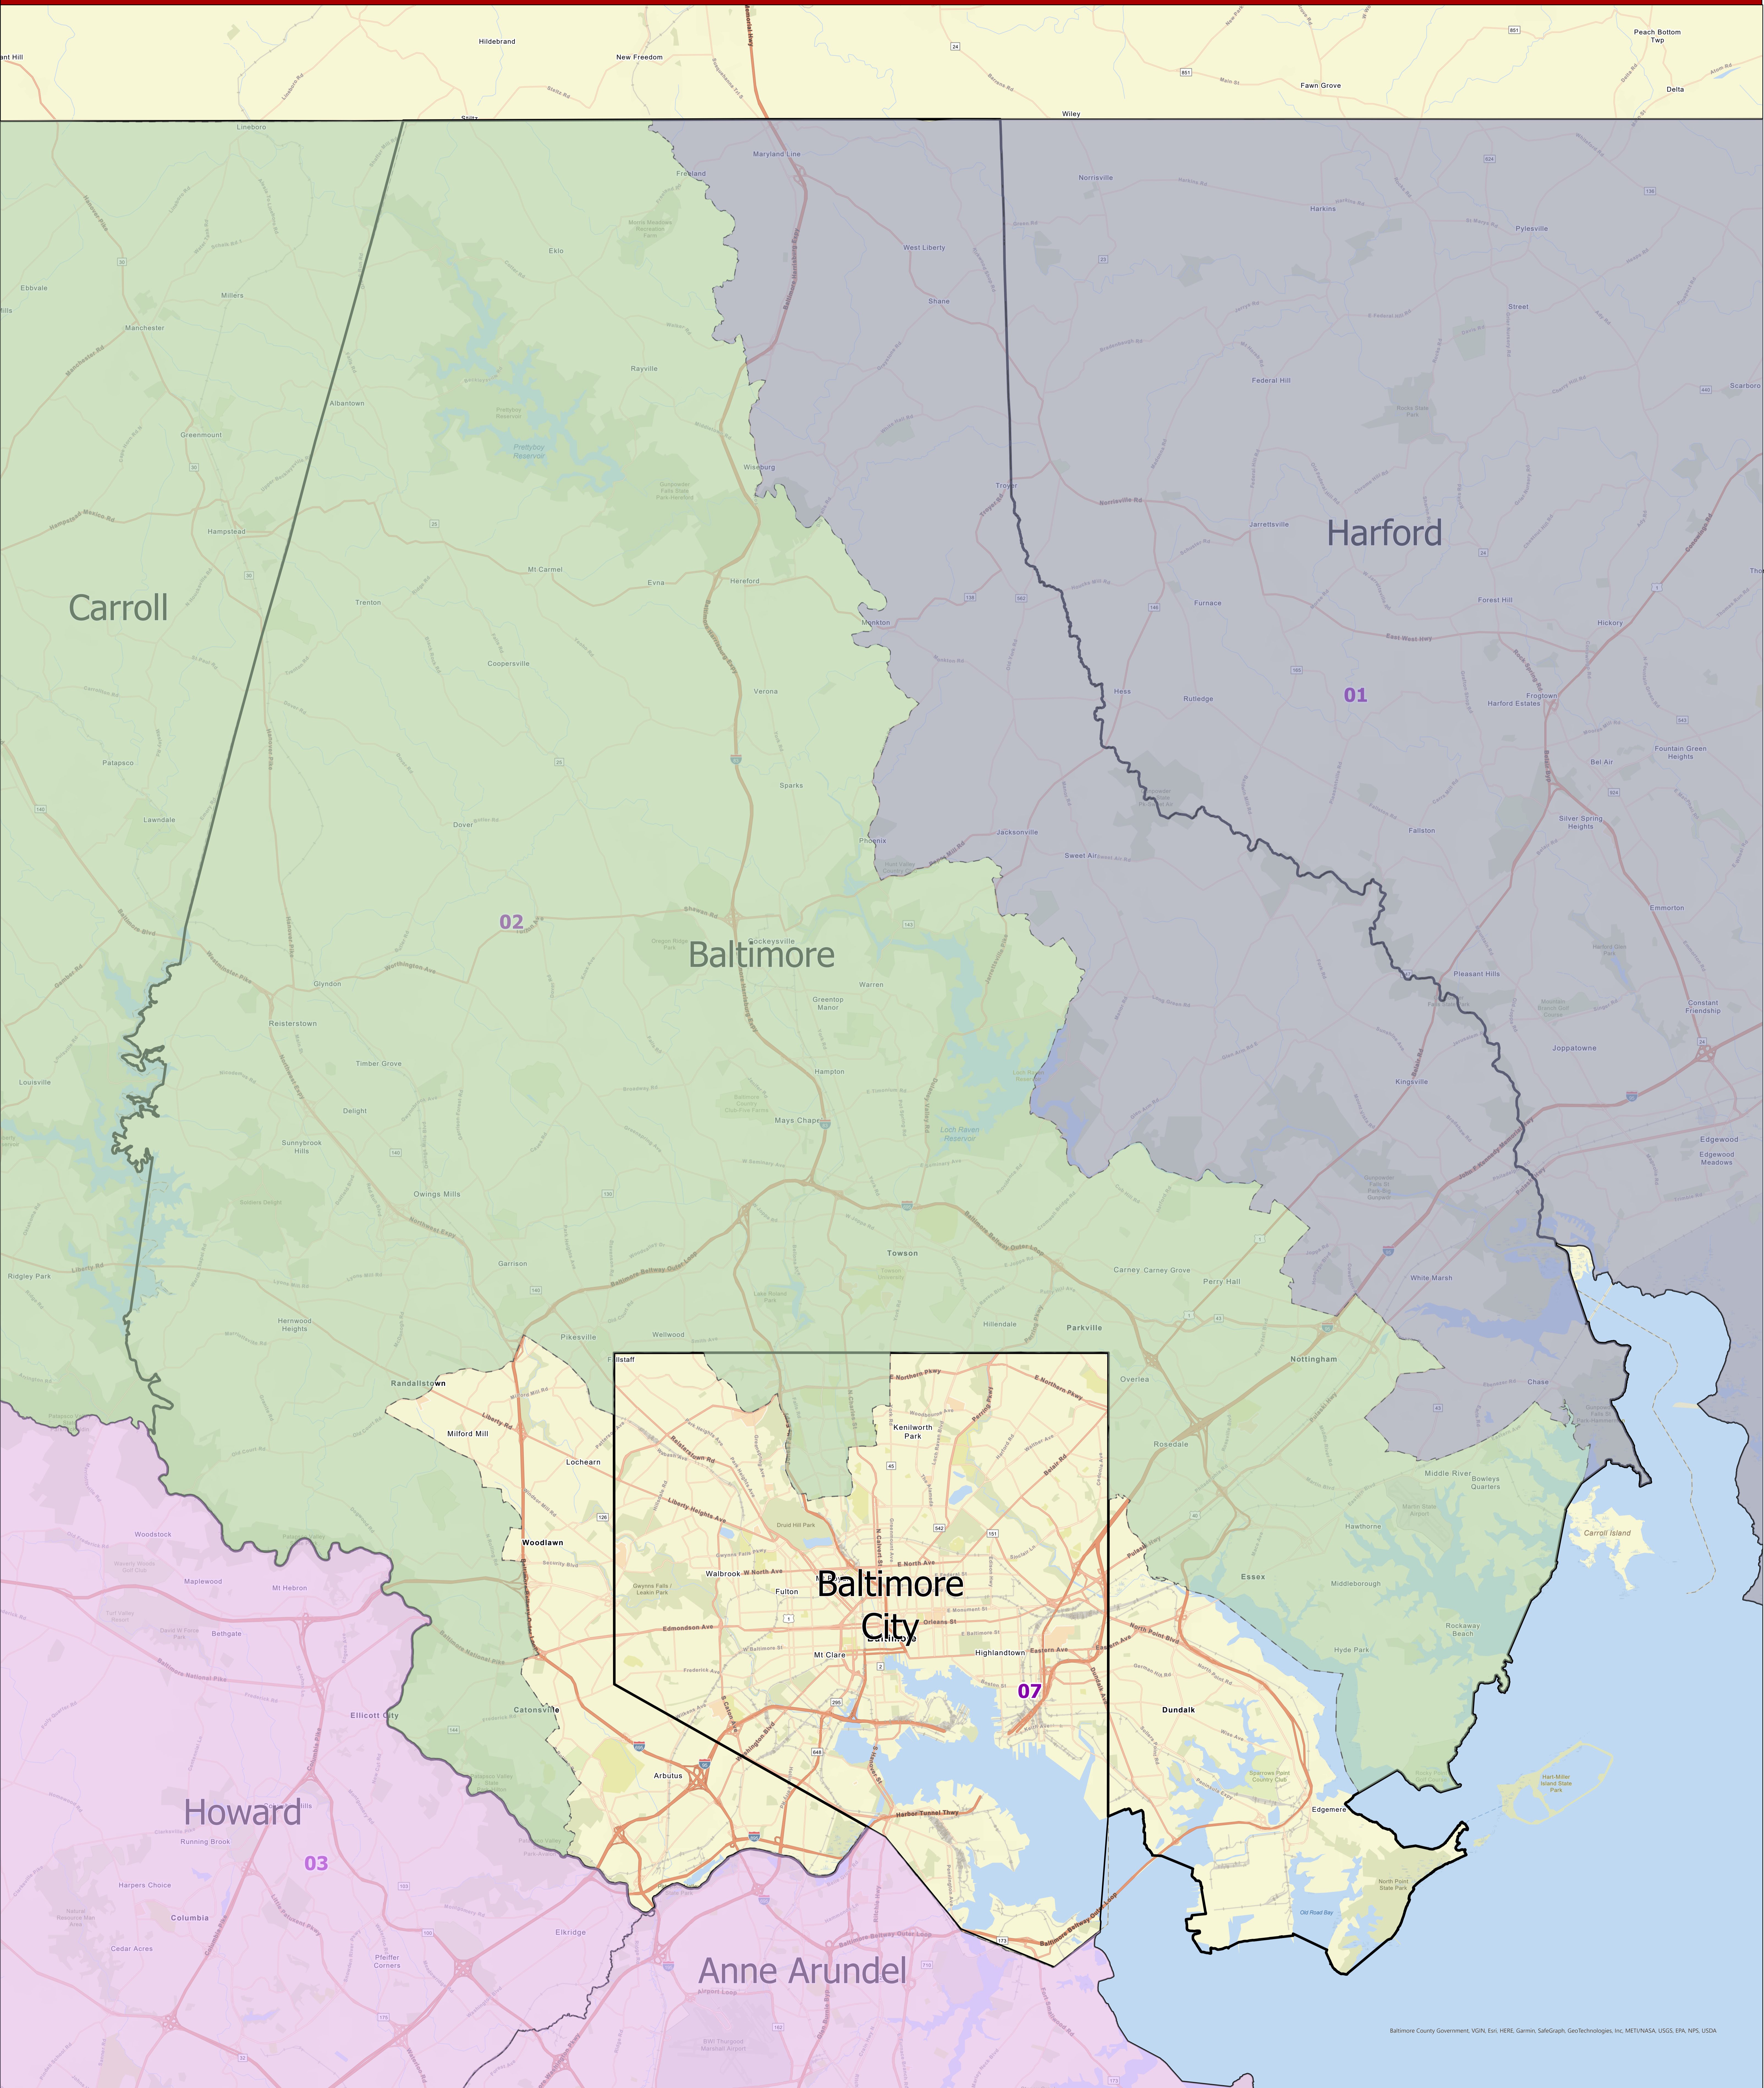

Maryland 2022 Congressional Districts

Baltimore County

Senate Bill 1012- General Assembly 2022 Session

For more information on 2022 Congressional Maps, visit MD Election Boundary application.

Data Source: 2020 Census TIGER/Line Files & Senate Bill 1012
General Assembly 2022 Session
Prepared by the Maryland Department of Planning
July 2022

Legend	
	County Boundary
	DISTRICT 01
	02
	07