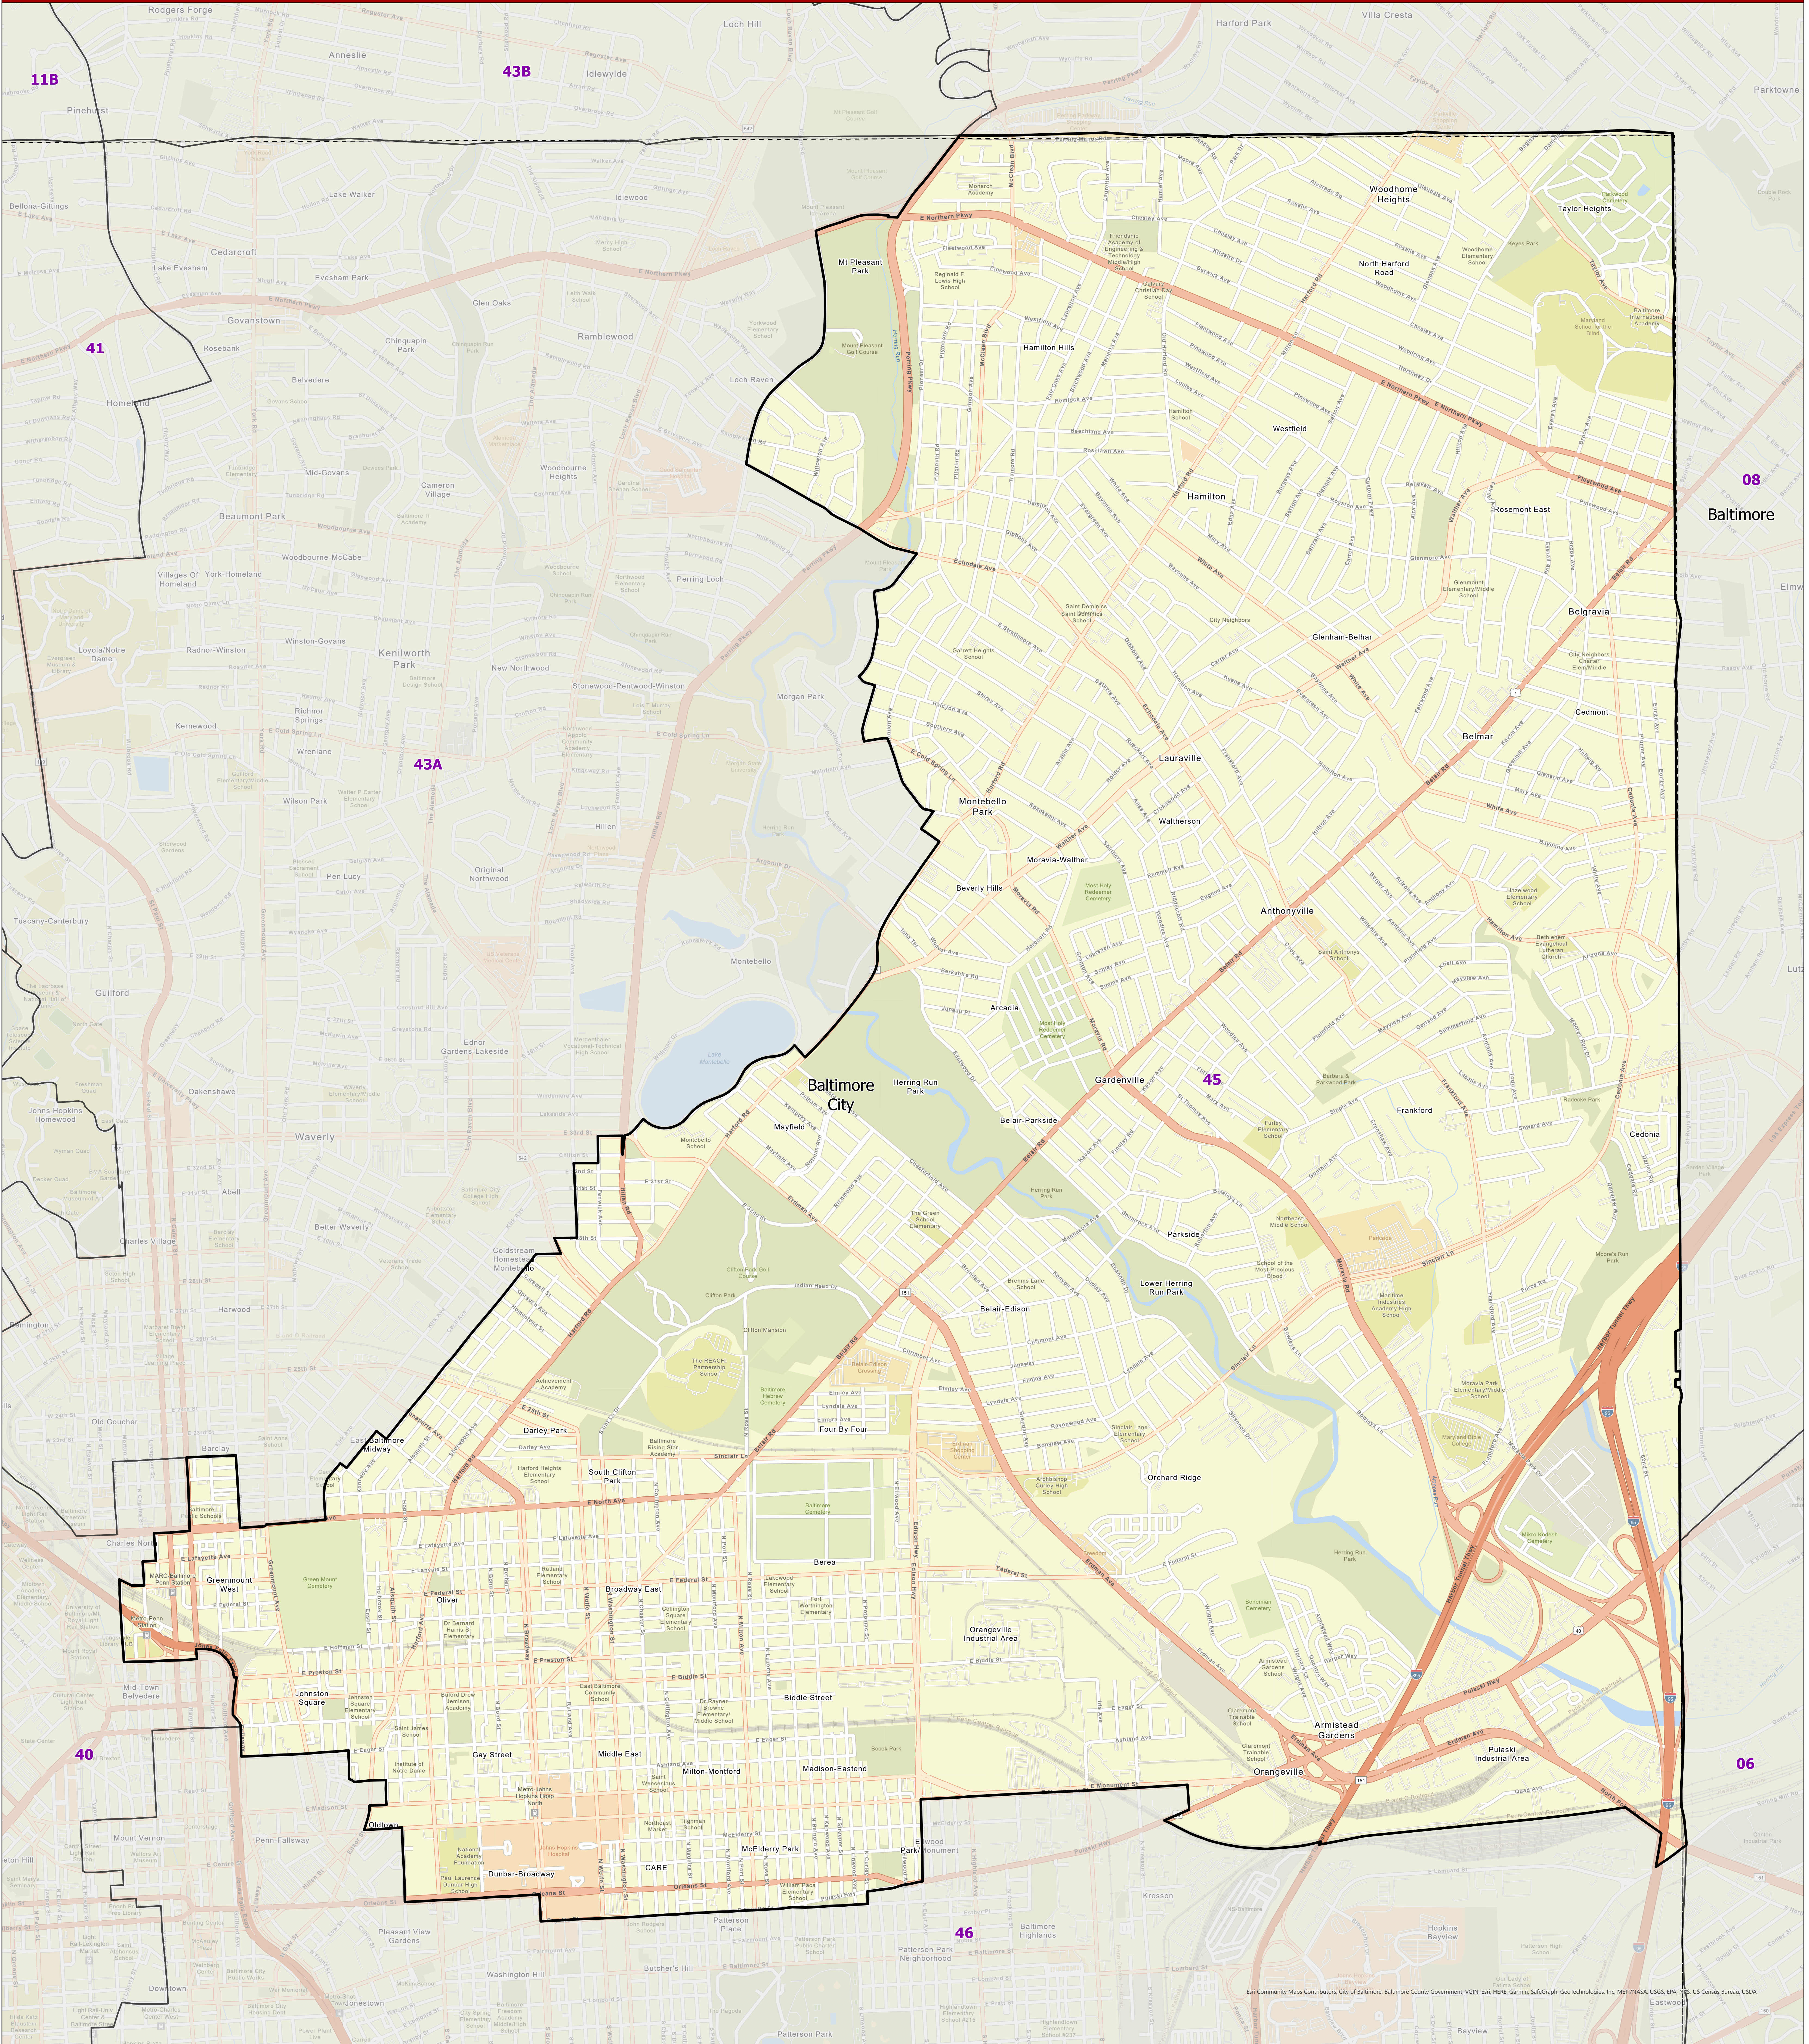

# Maryland 2022 Legislative Districts

## District 45

For more information on 2022 Legislative Maps, visit MD Election Boundary application.

Senate Joint Resolution 2 - General Assembly 2022 Session

Data Source: 2020 Census TIGER/Line Files & Senate Joint Resolution 2  
General Assembly 2022 Session  
Prepared by the Maryland Department of Planning  
July 2022

Legend

- County Boundary
- District

0 1 Miles