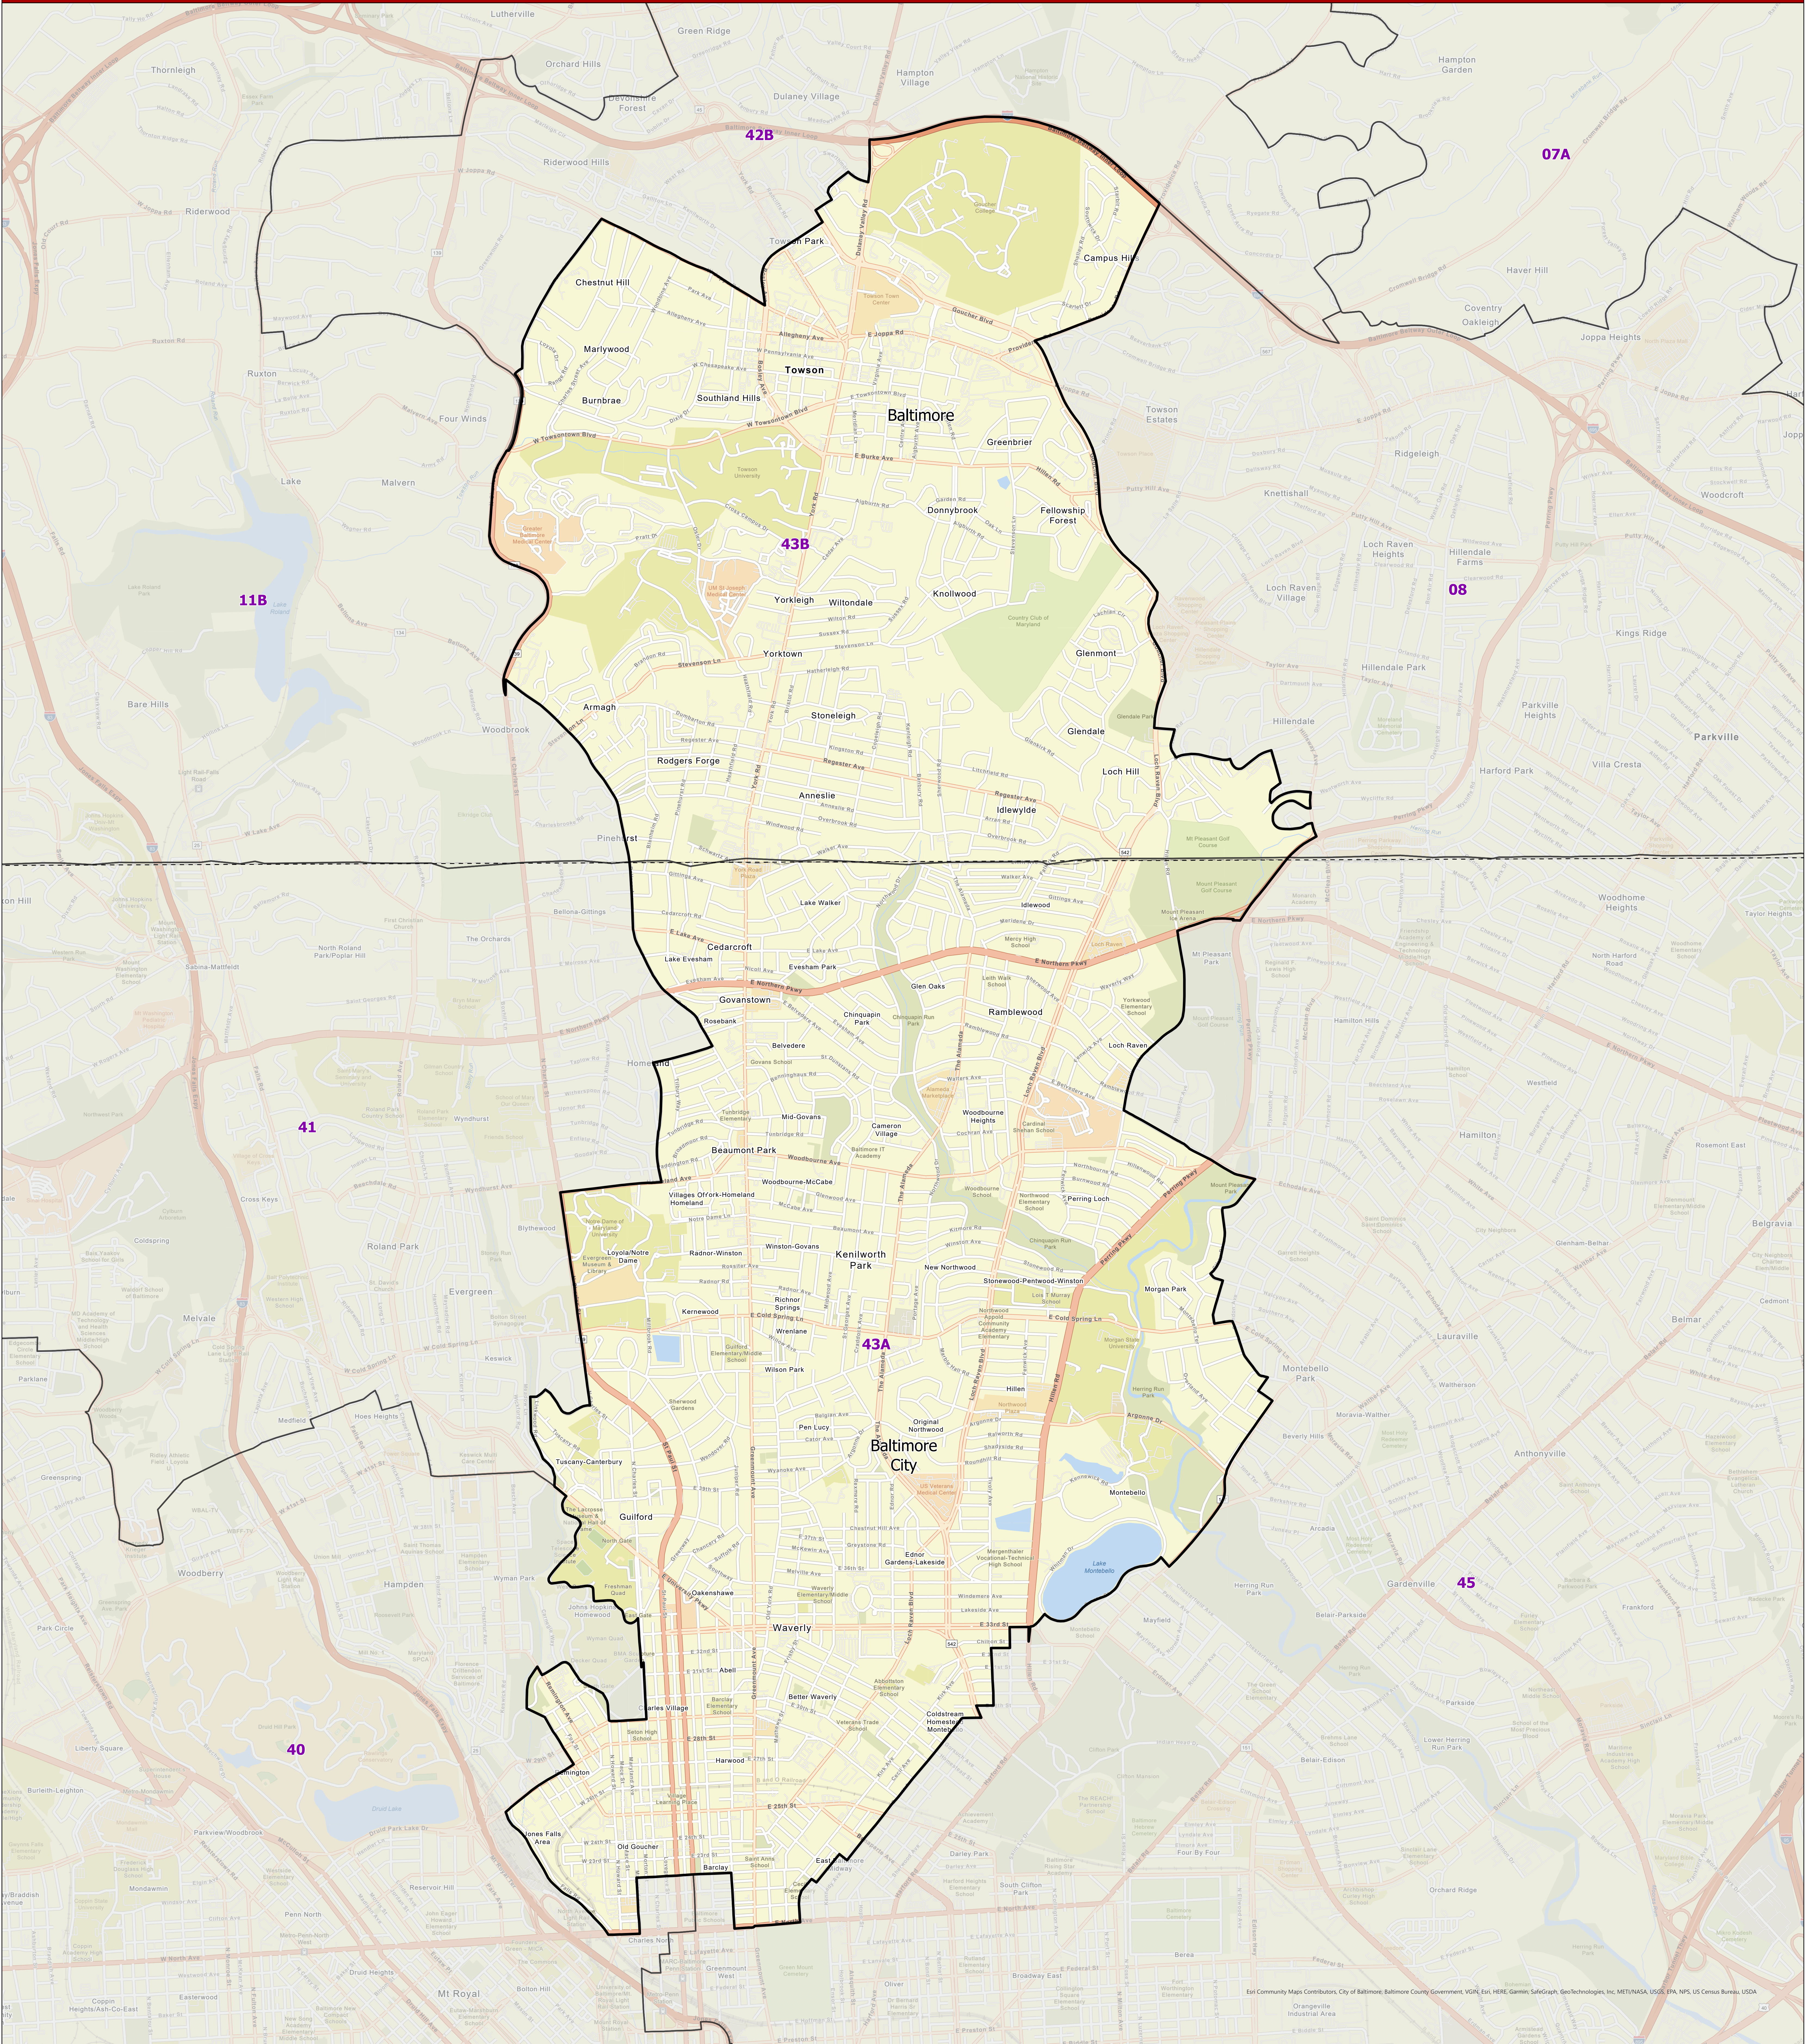

Maryland 2022 Legislative Districts

District 43

For more information on 2022 Legislative Maps, visit [MD Election Boundary application](#).

Senate Joint Resolution 2 - General Assembly 2022 Session

Data Source: 2020 Census TIGER/Line Files & Senate Joint Resolution 2
General Assembly 2022 Session
Prepared by the Maryland Department of Planning
July 2022