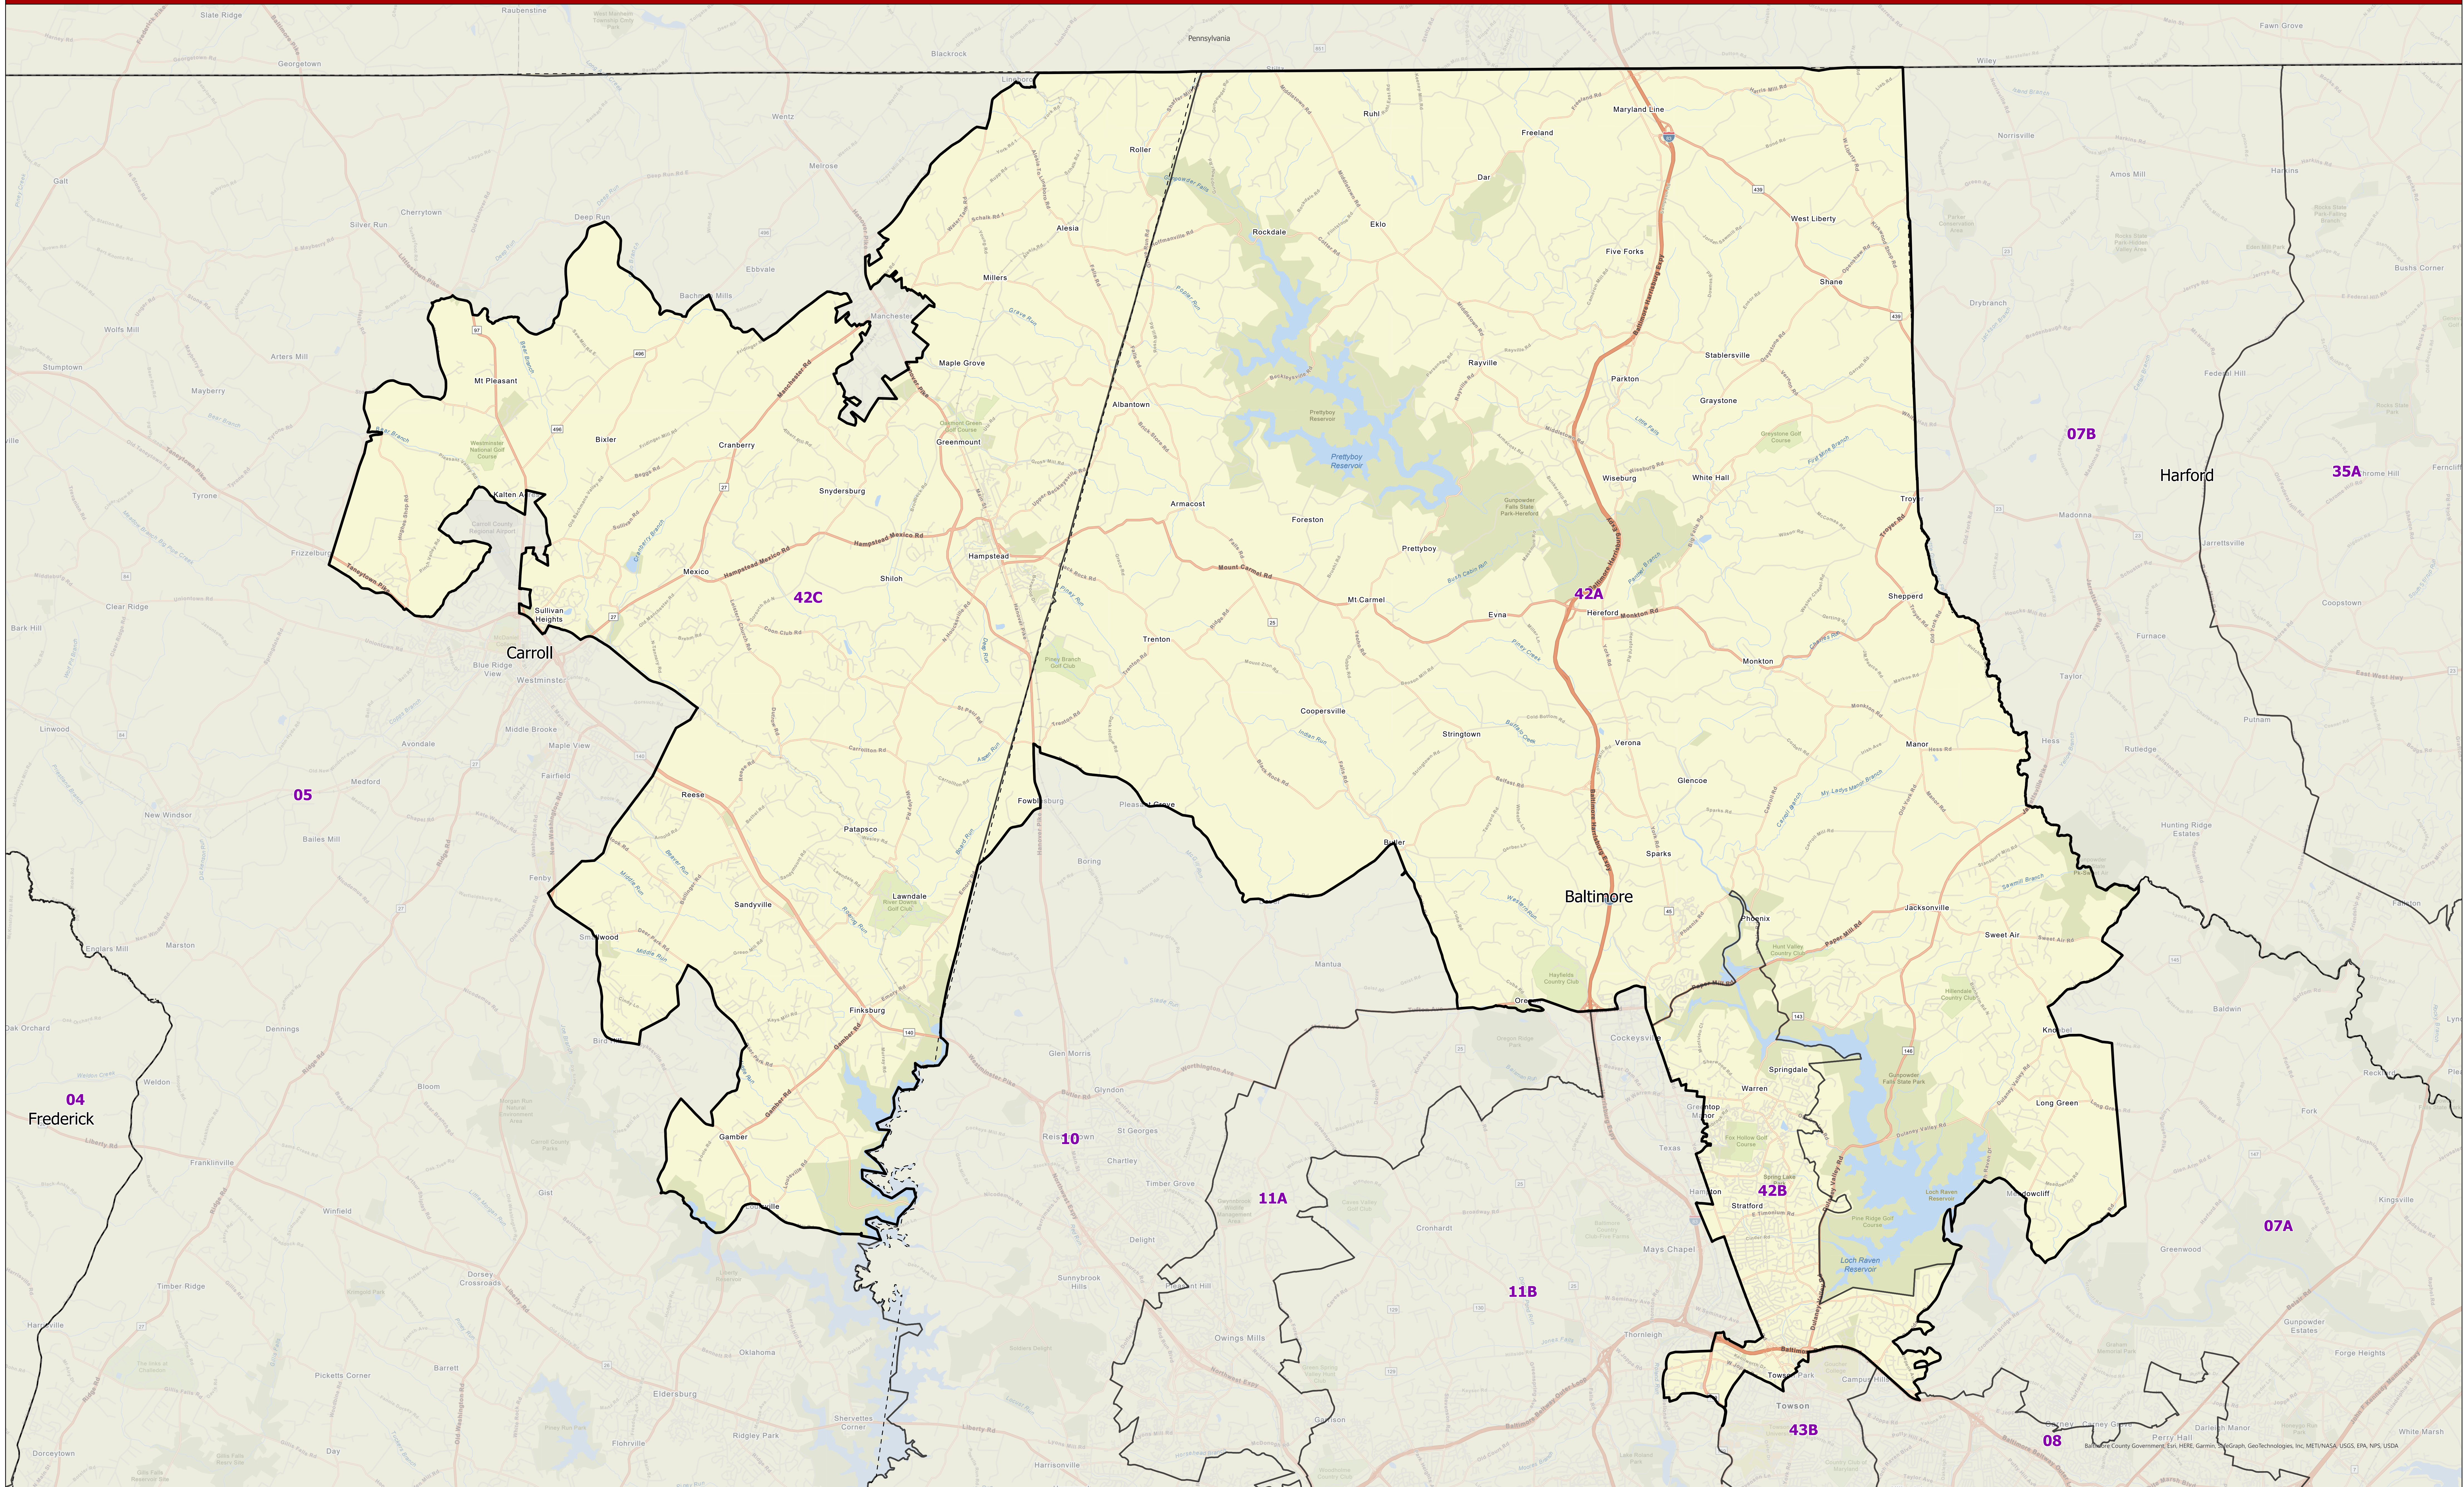

# Maryland 2022 Legislative Districts

## District 42

For more information on 2022 Legislative Maps, visit, [MD Election Boundary application.](#)

Senate Bill 1012, Senate Joint Resolution 2 - General Assembly 2022 Session

Data Source: 2020 Census TIGER/Line Files & Senate Joint Resolution 2  
General Assembly 2022 Session  
Prepared by the Maryland Department of Planning  
July 2022

Legend

- County Boundary
- District