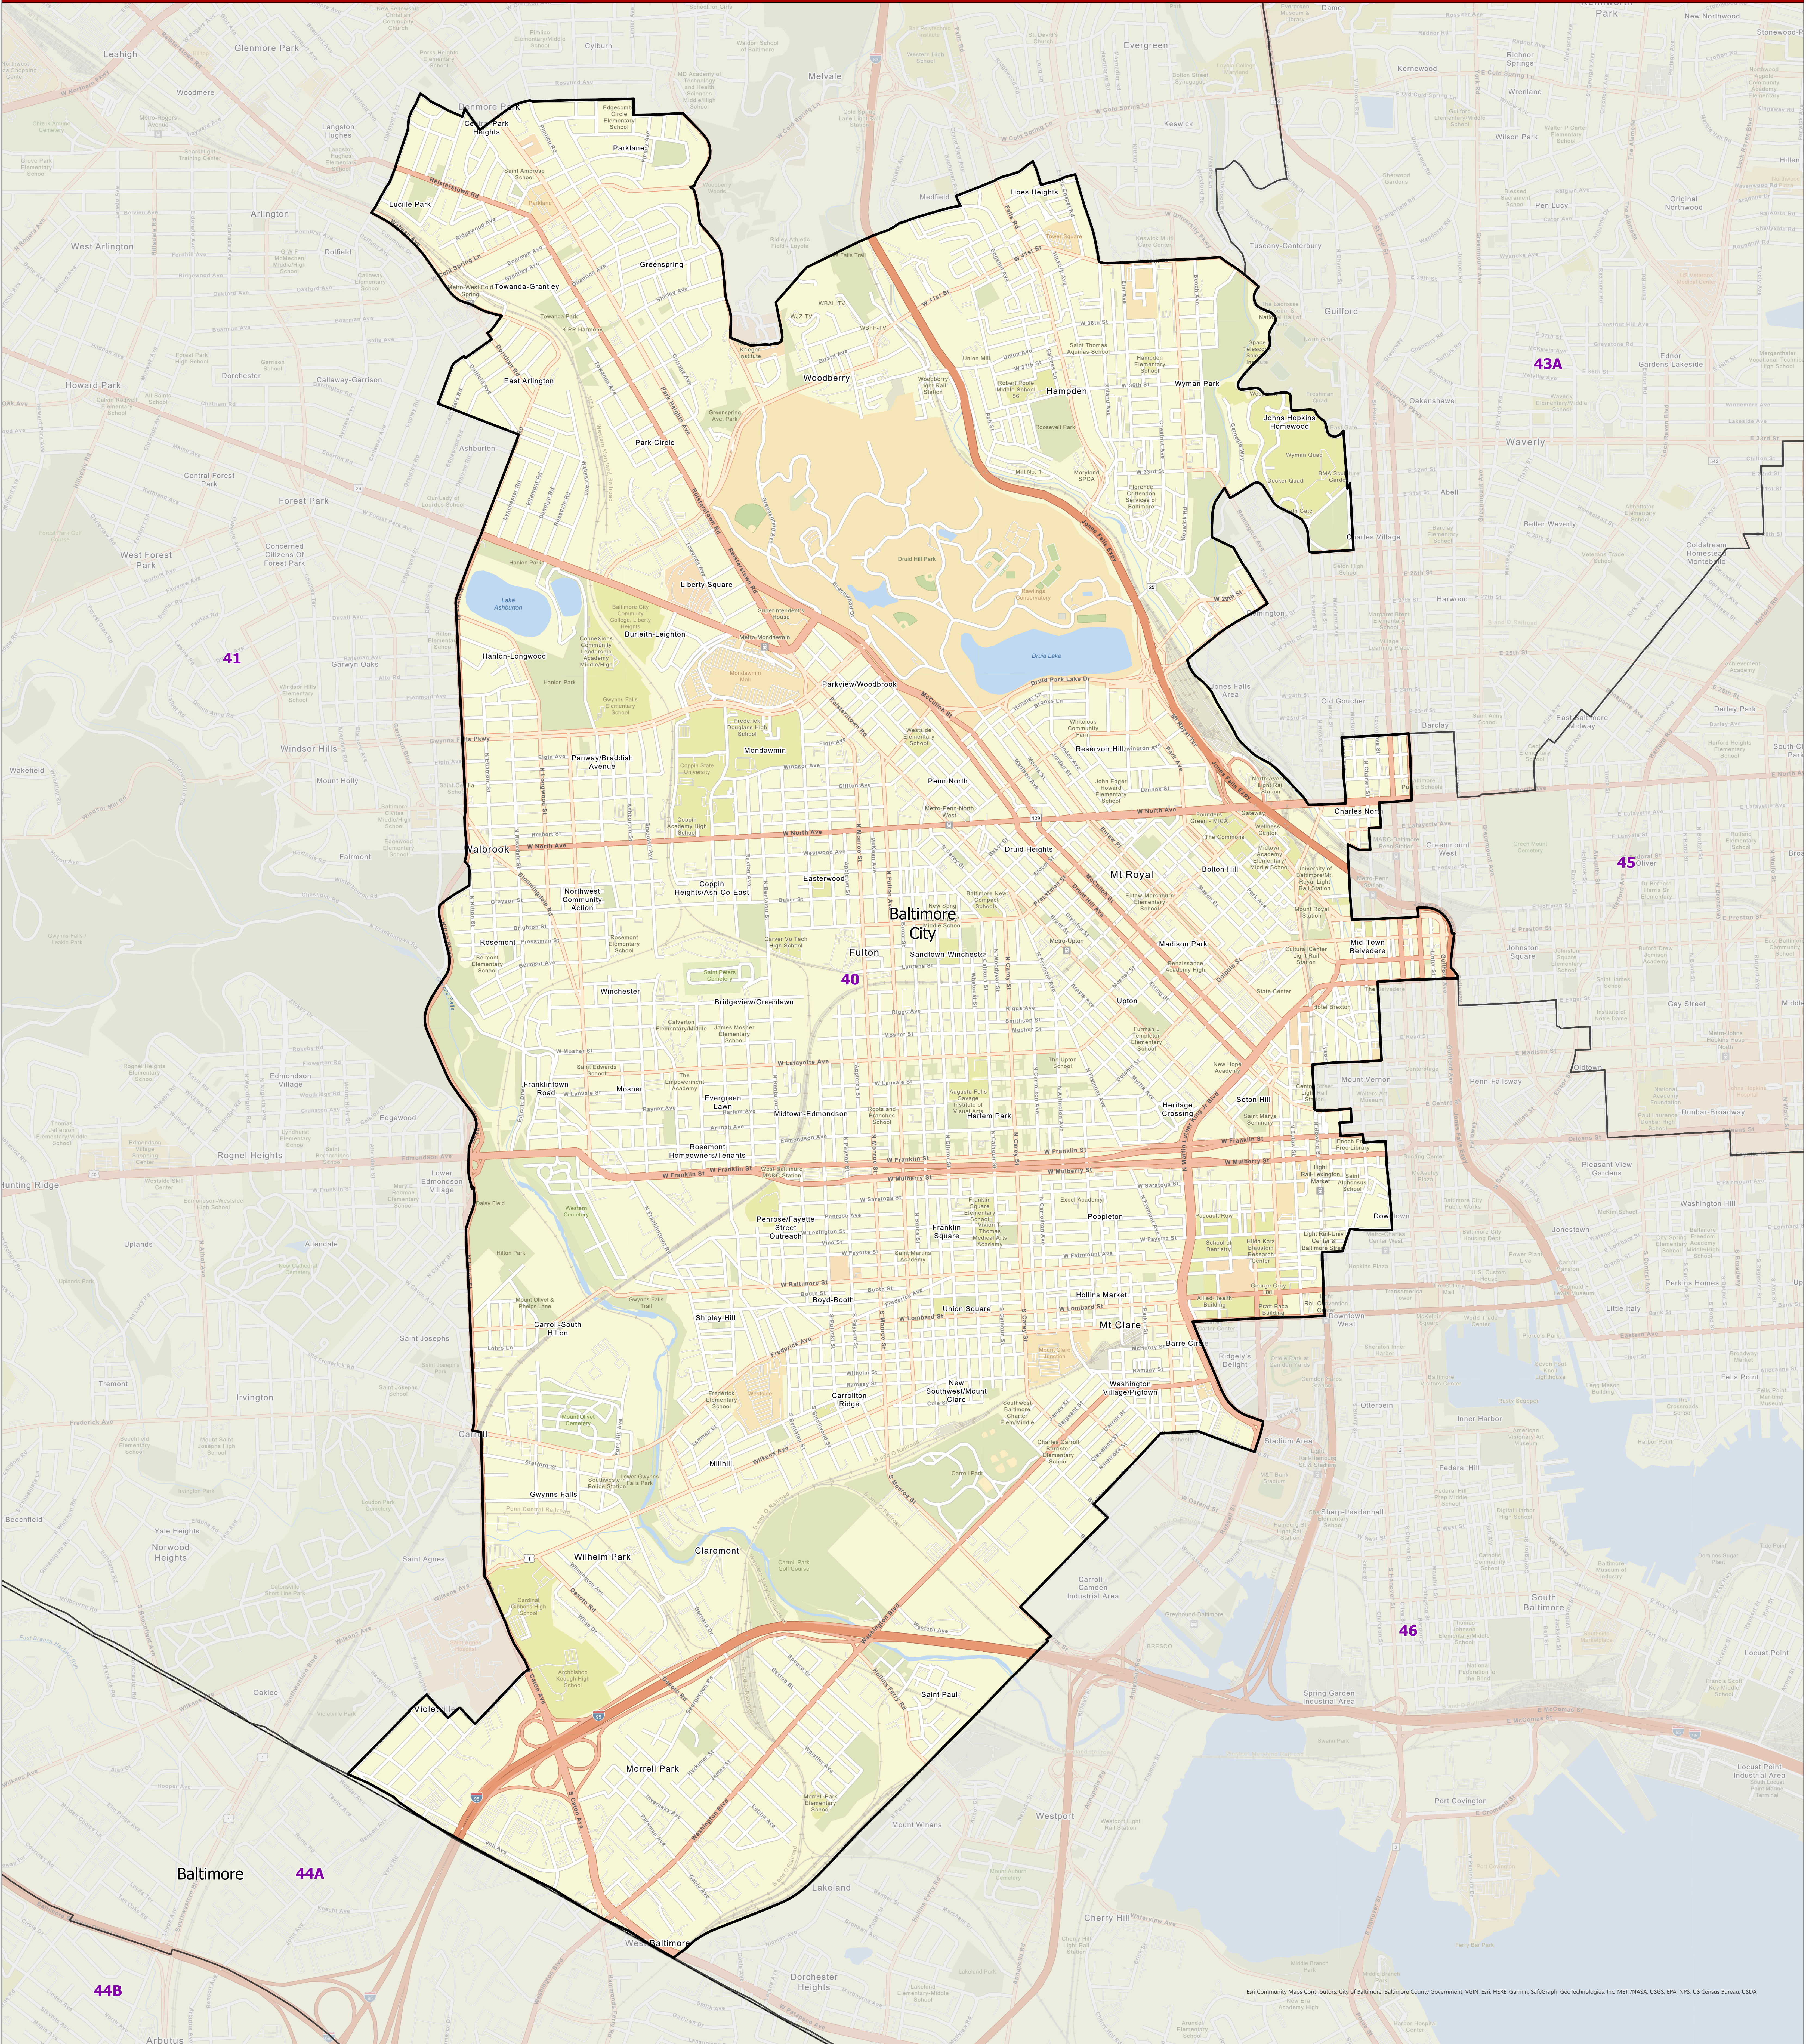

Maryland 2022 Legislative Districts

District 40

For more information on 2022 Legislative Maps, visit
MD Election Boundary application.

Senate Joint Resolution 2 - General Assembly 2022 Session

Data Source: 2020 Census TIGER/Line Files & Senate Joint Resolution 2
General Assembly 2022 Session
Prepared by the Maryland Department of Planning
July 2022

Legend

- County Boundary
- District