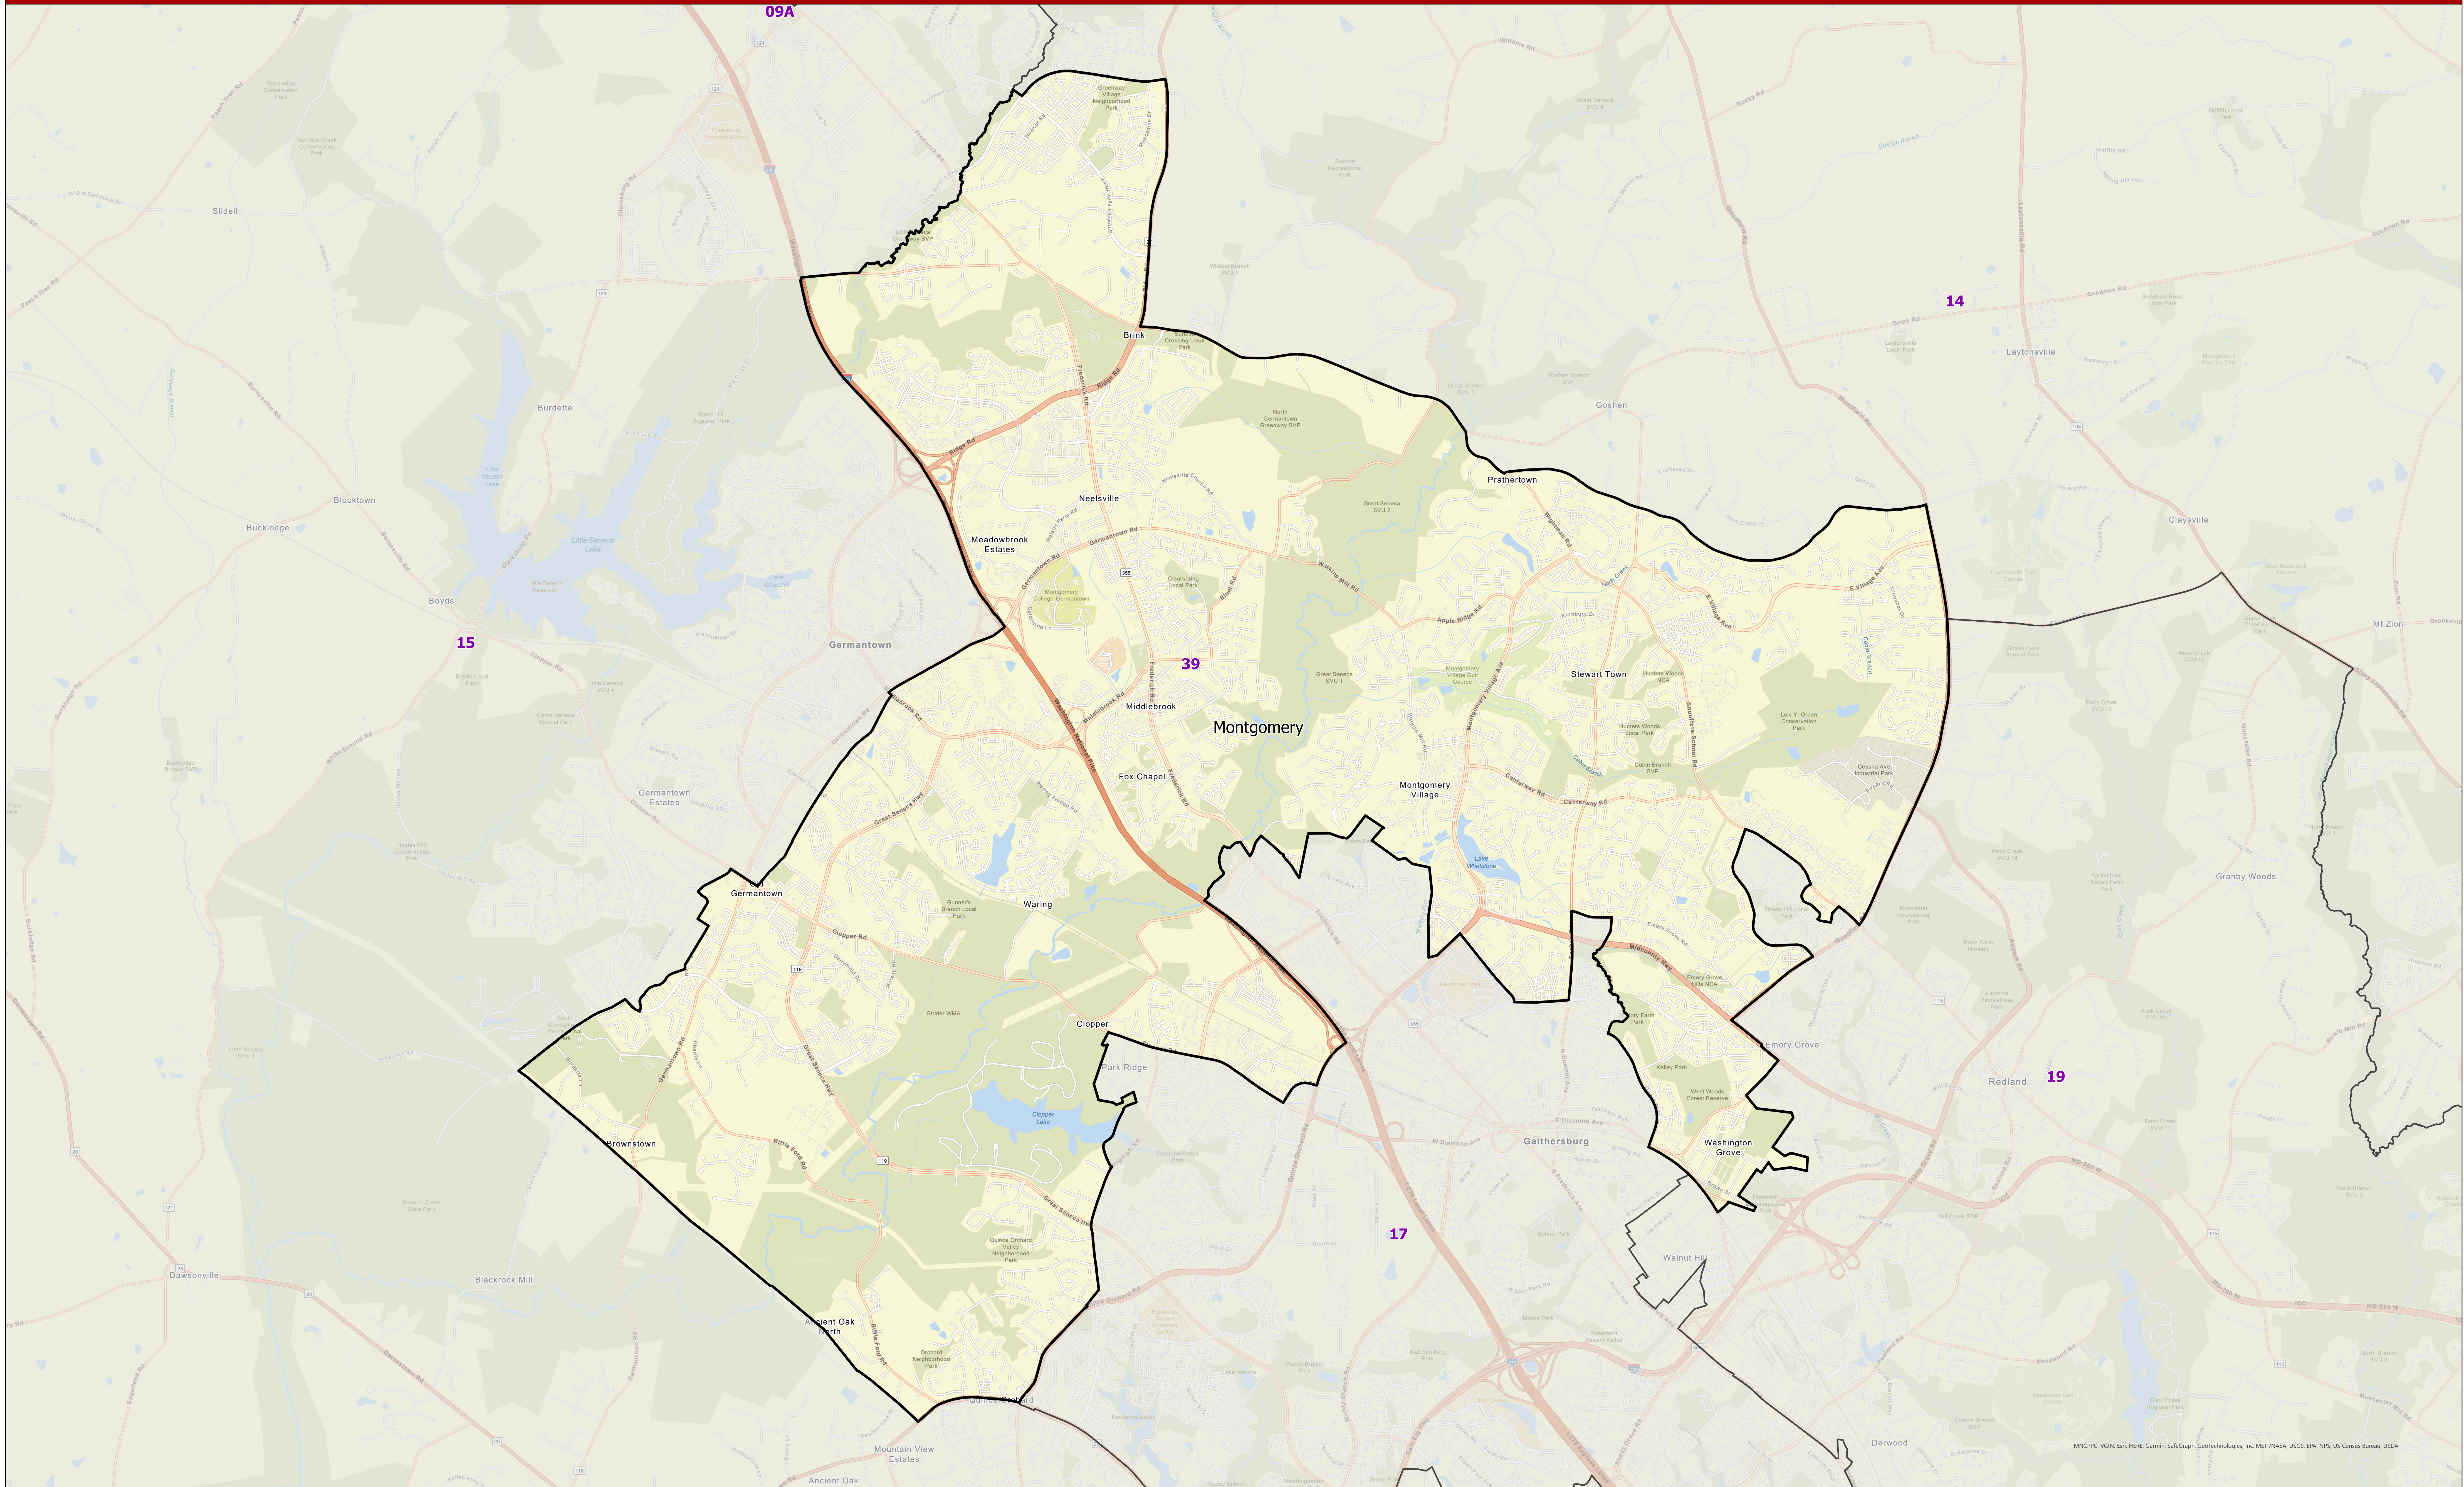

Maryland 2022 Legislative Districts

District 39

For more information on 2022 Legislative Maps, visit [MD Election Boundary application](#).

Senate Bill 1012, Senate Joint Resolution 2 - General Assembly 2022 Session

Data Source: 2020 Census TIGER/Line Files & Senate Joint Resolution 2
General Assembly 2022 Session
Prepared by the Maryland Department of Planning
July 2022

Legend

- County
- Boundary
- District