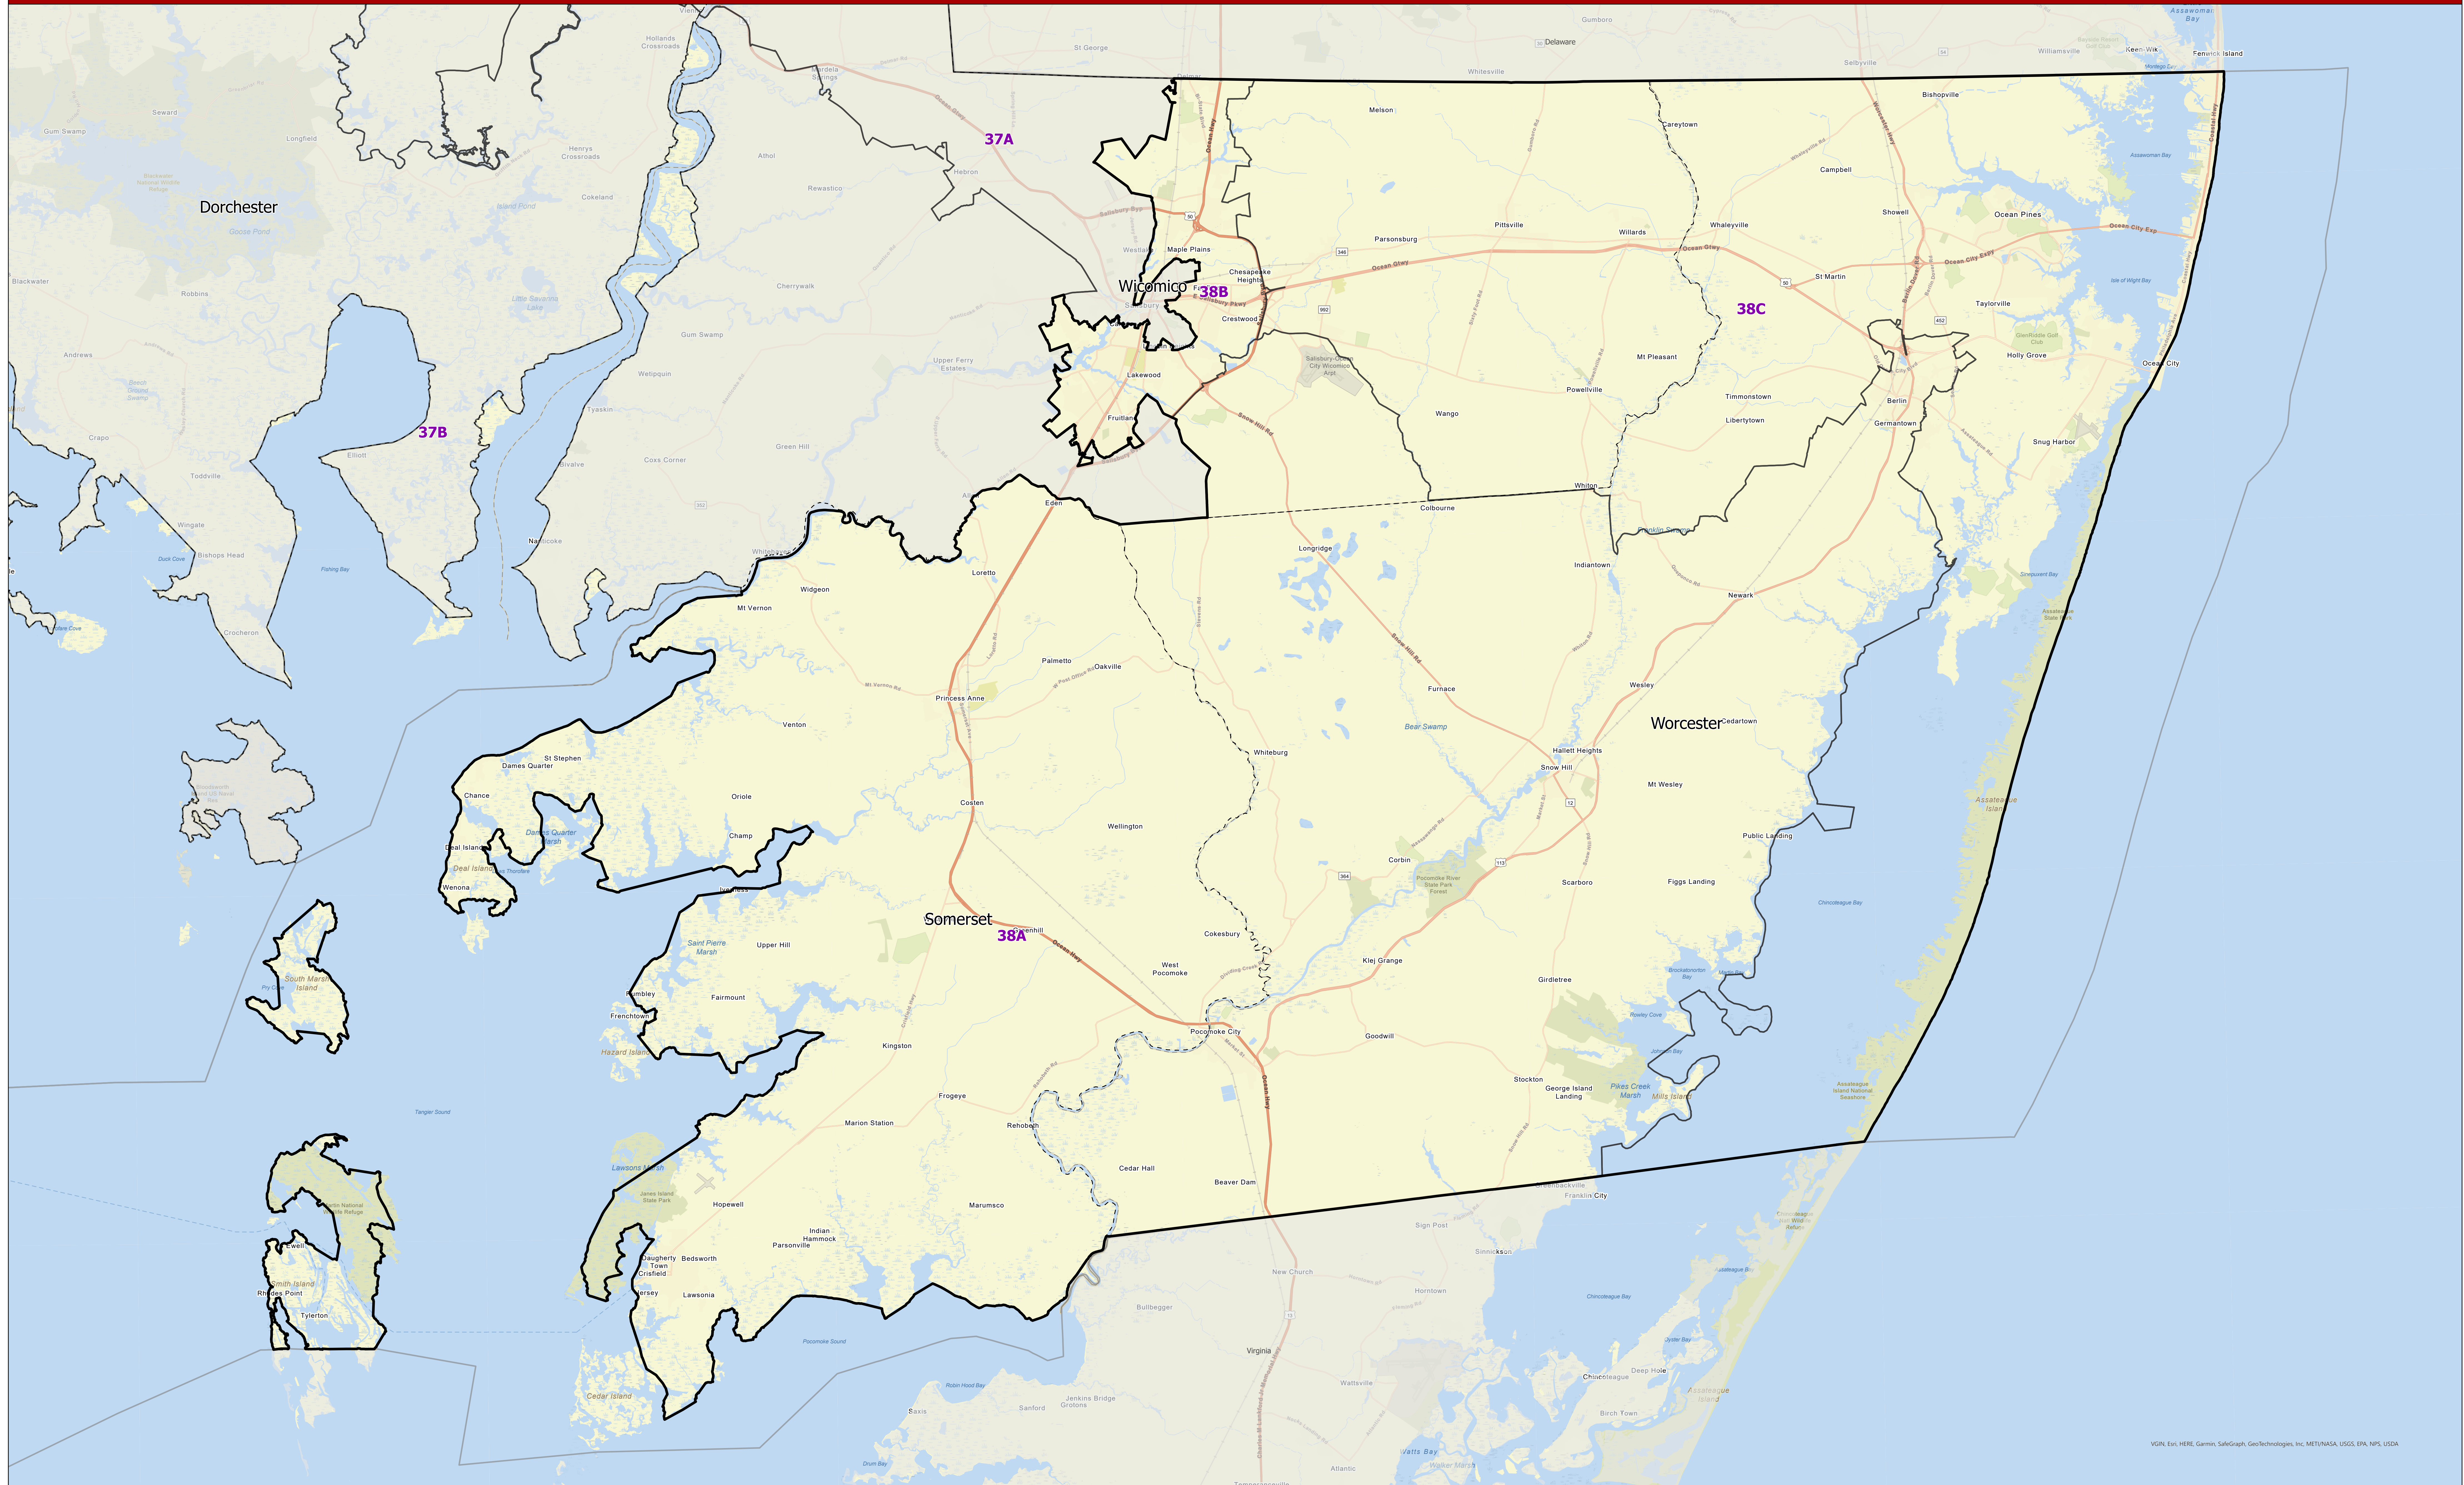

Maryland 2022 Legislative Districts

District 38

For more information on 2022 Legislative Maps, visit MD Election Boundary application.

Senate Bill 1012, Senate Joint Resolution 2 - General Assembly 2022 Session

Data Source: 2020 Census TIGER/Line Files & Senate Joint Resolution 2
General Assembly 2022 Session
Prepared by the Maryland Department of Planning
July 2022

Legend

- County Boundary
- District