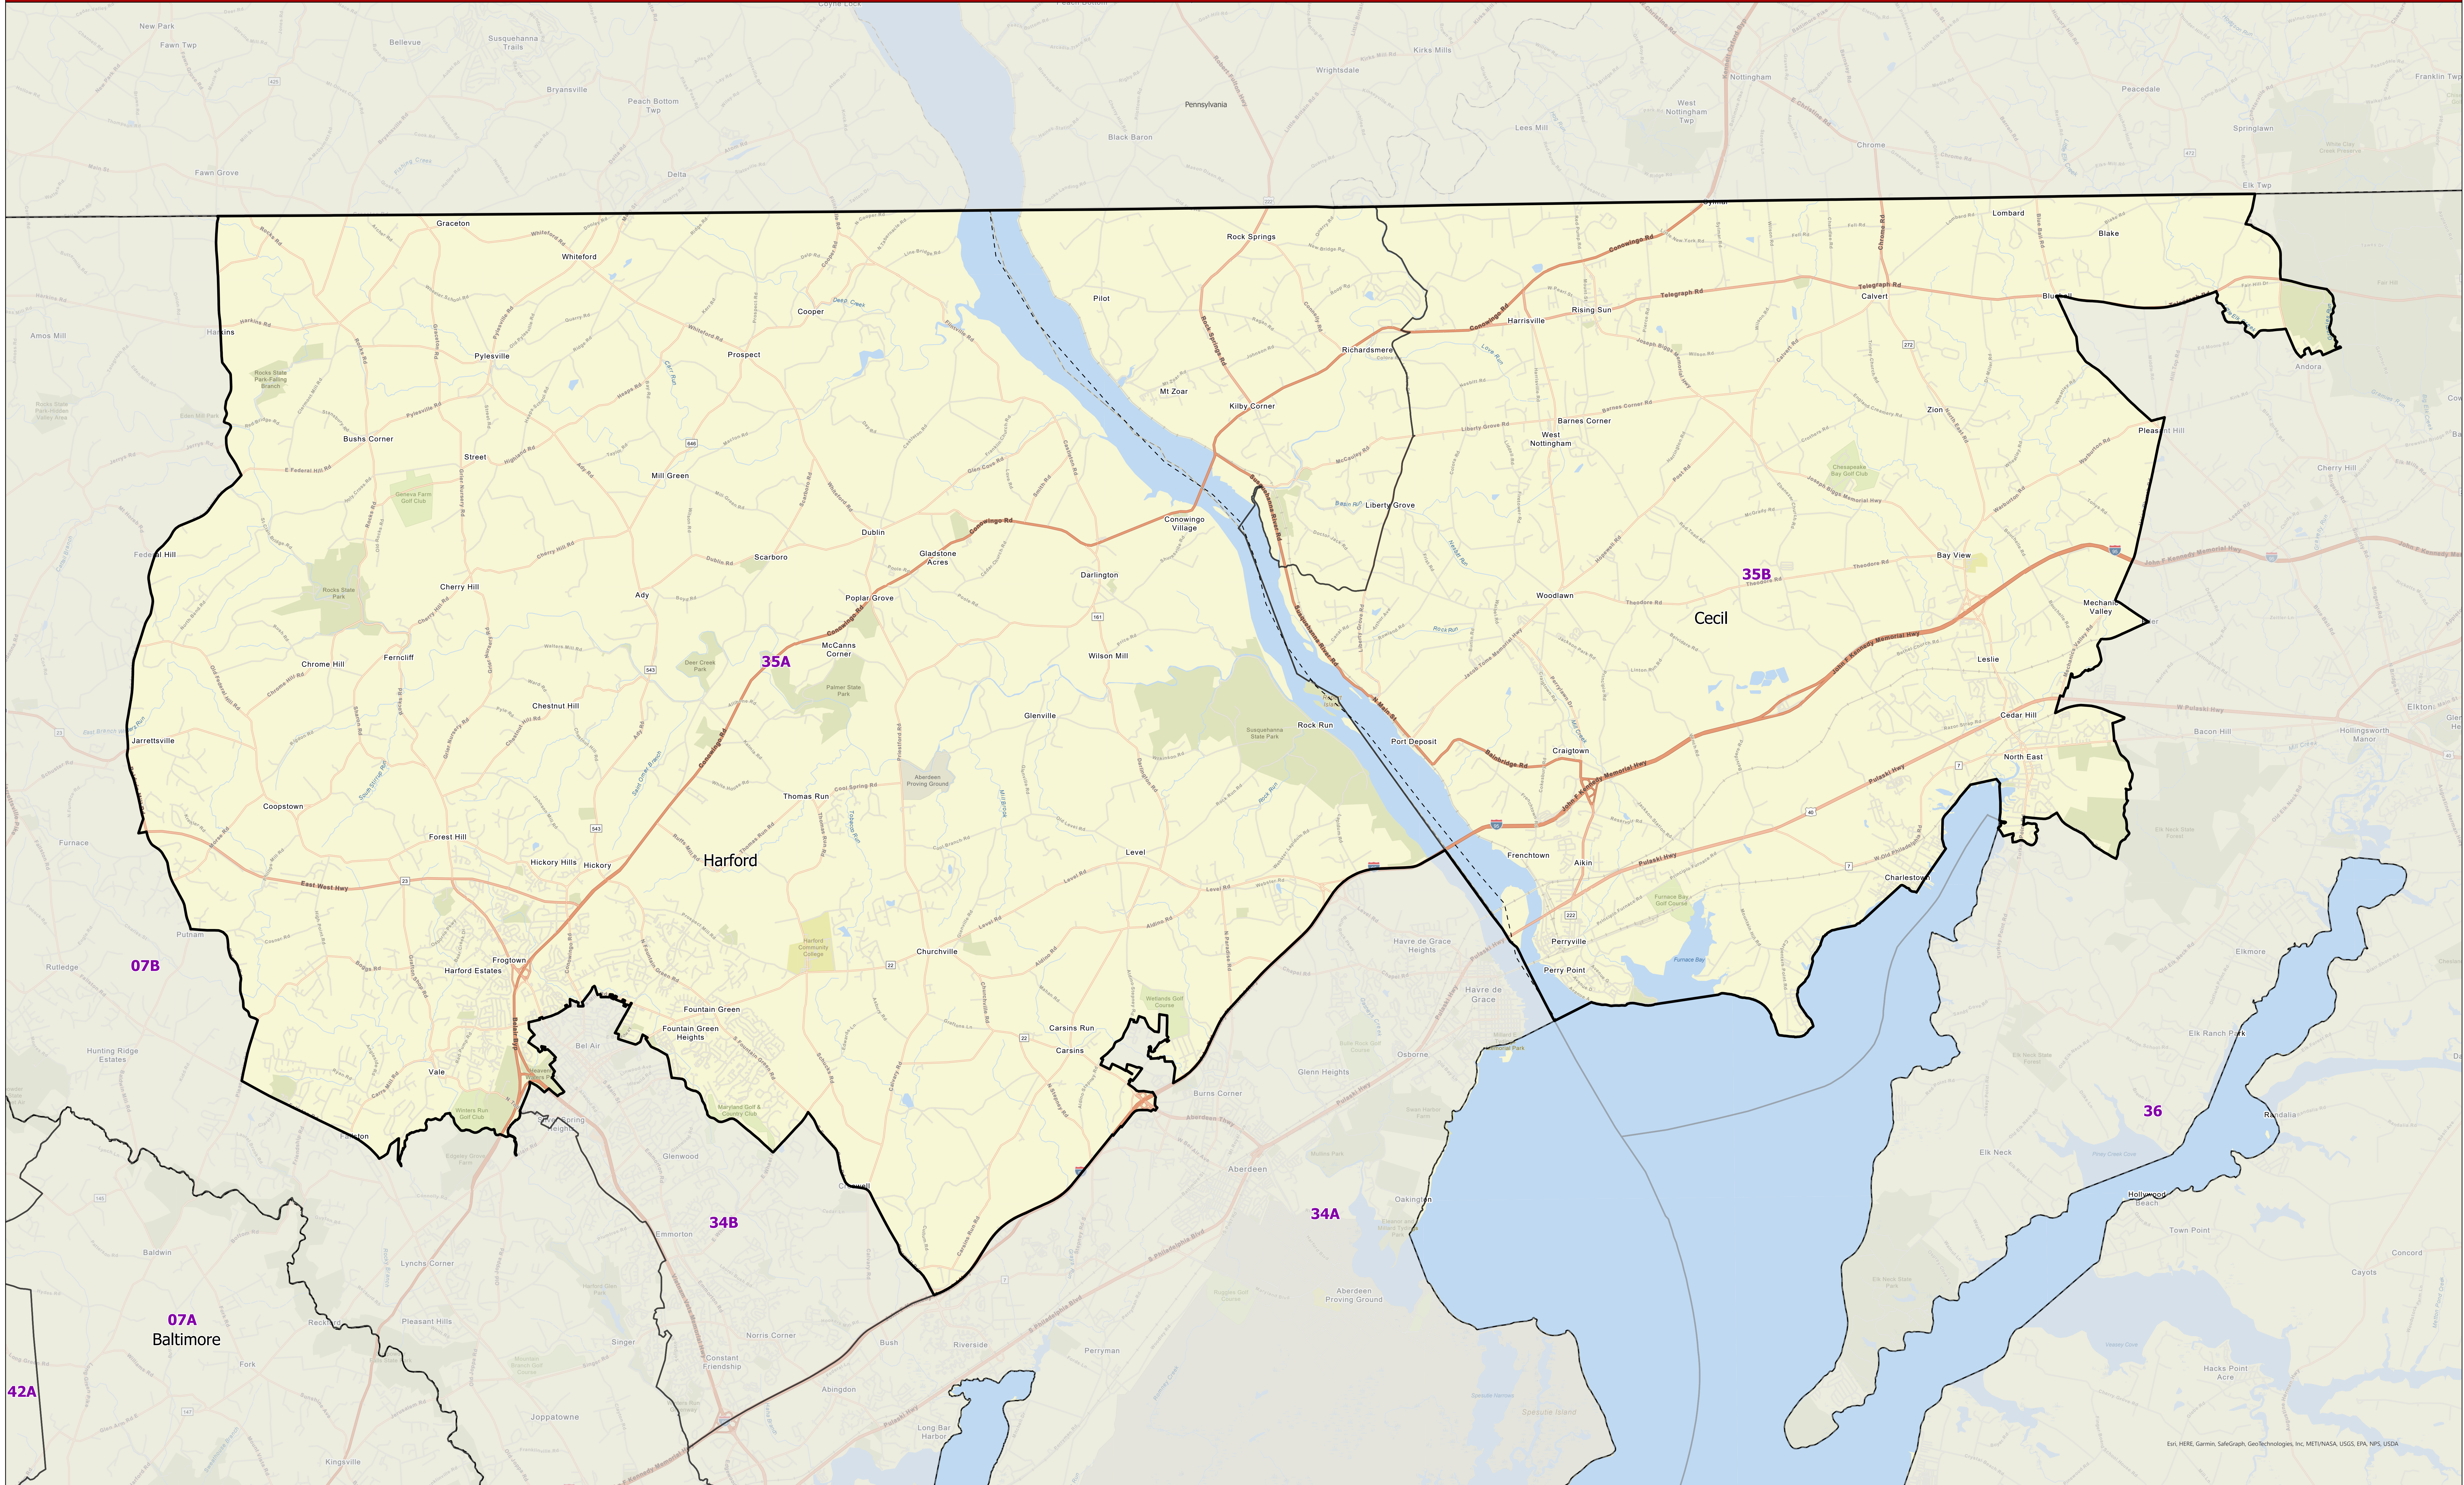

# Maryland 2022 Legislative Districts

## District 35

For more information on 2022 Legislative Maps, visit [MD Election Boundary application](#).

Senate Bill 1012, Senate Joint Resolution 2 - General Assembly 2022 Session

Data Source: 2020 Census TIGER/Line Files & Senate Joint Resolution 2  
General Assembly 2022 Session  
Prepared by the Maryland Department of Planning  
July 2022