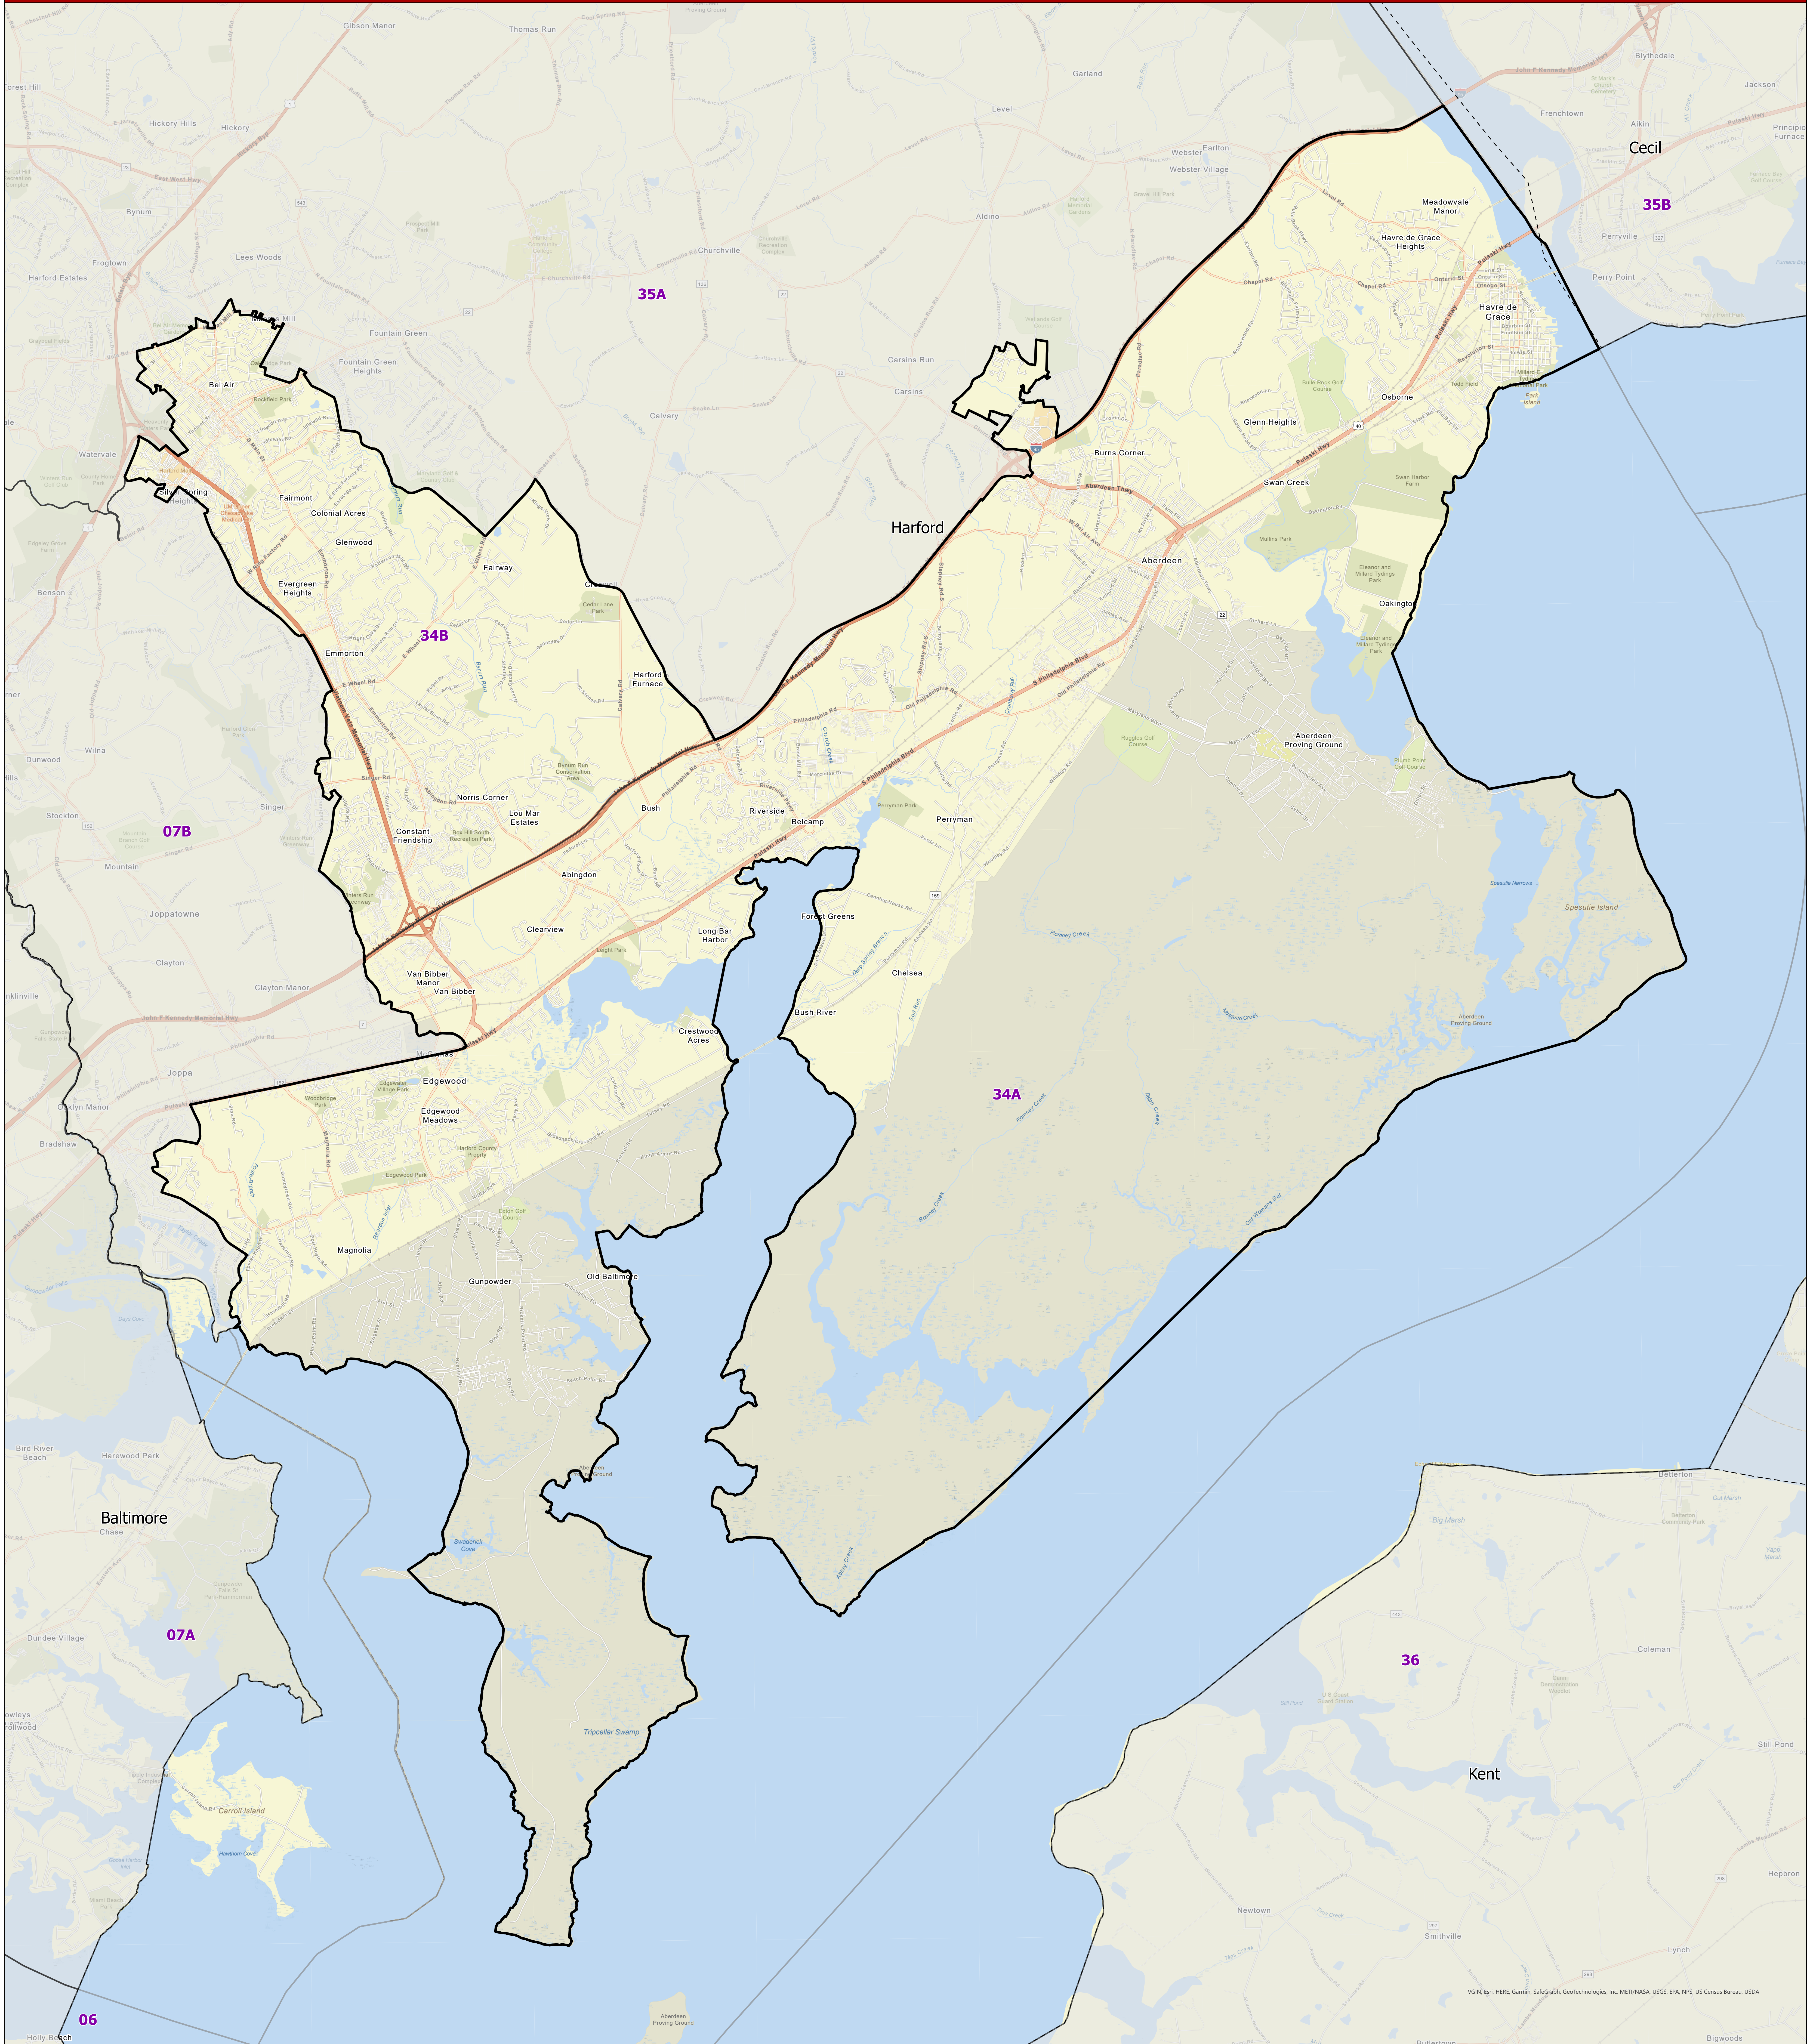

Maryland 2022 Legislative Districts

District 34

For more information on 2022 Legislative Maps, visit MD Election Boundary application.

Senate Joint Resolution 2 - General Assembly 2022 Session

Data Source: 2020 Census TIGER/Line Files & Senate Joint Resolution 2
General Assembly 2022 Session
Prepared by the Maryland Department of Planning
July 2022

Legend

- County Boundary
- District