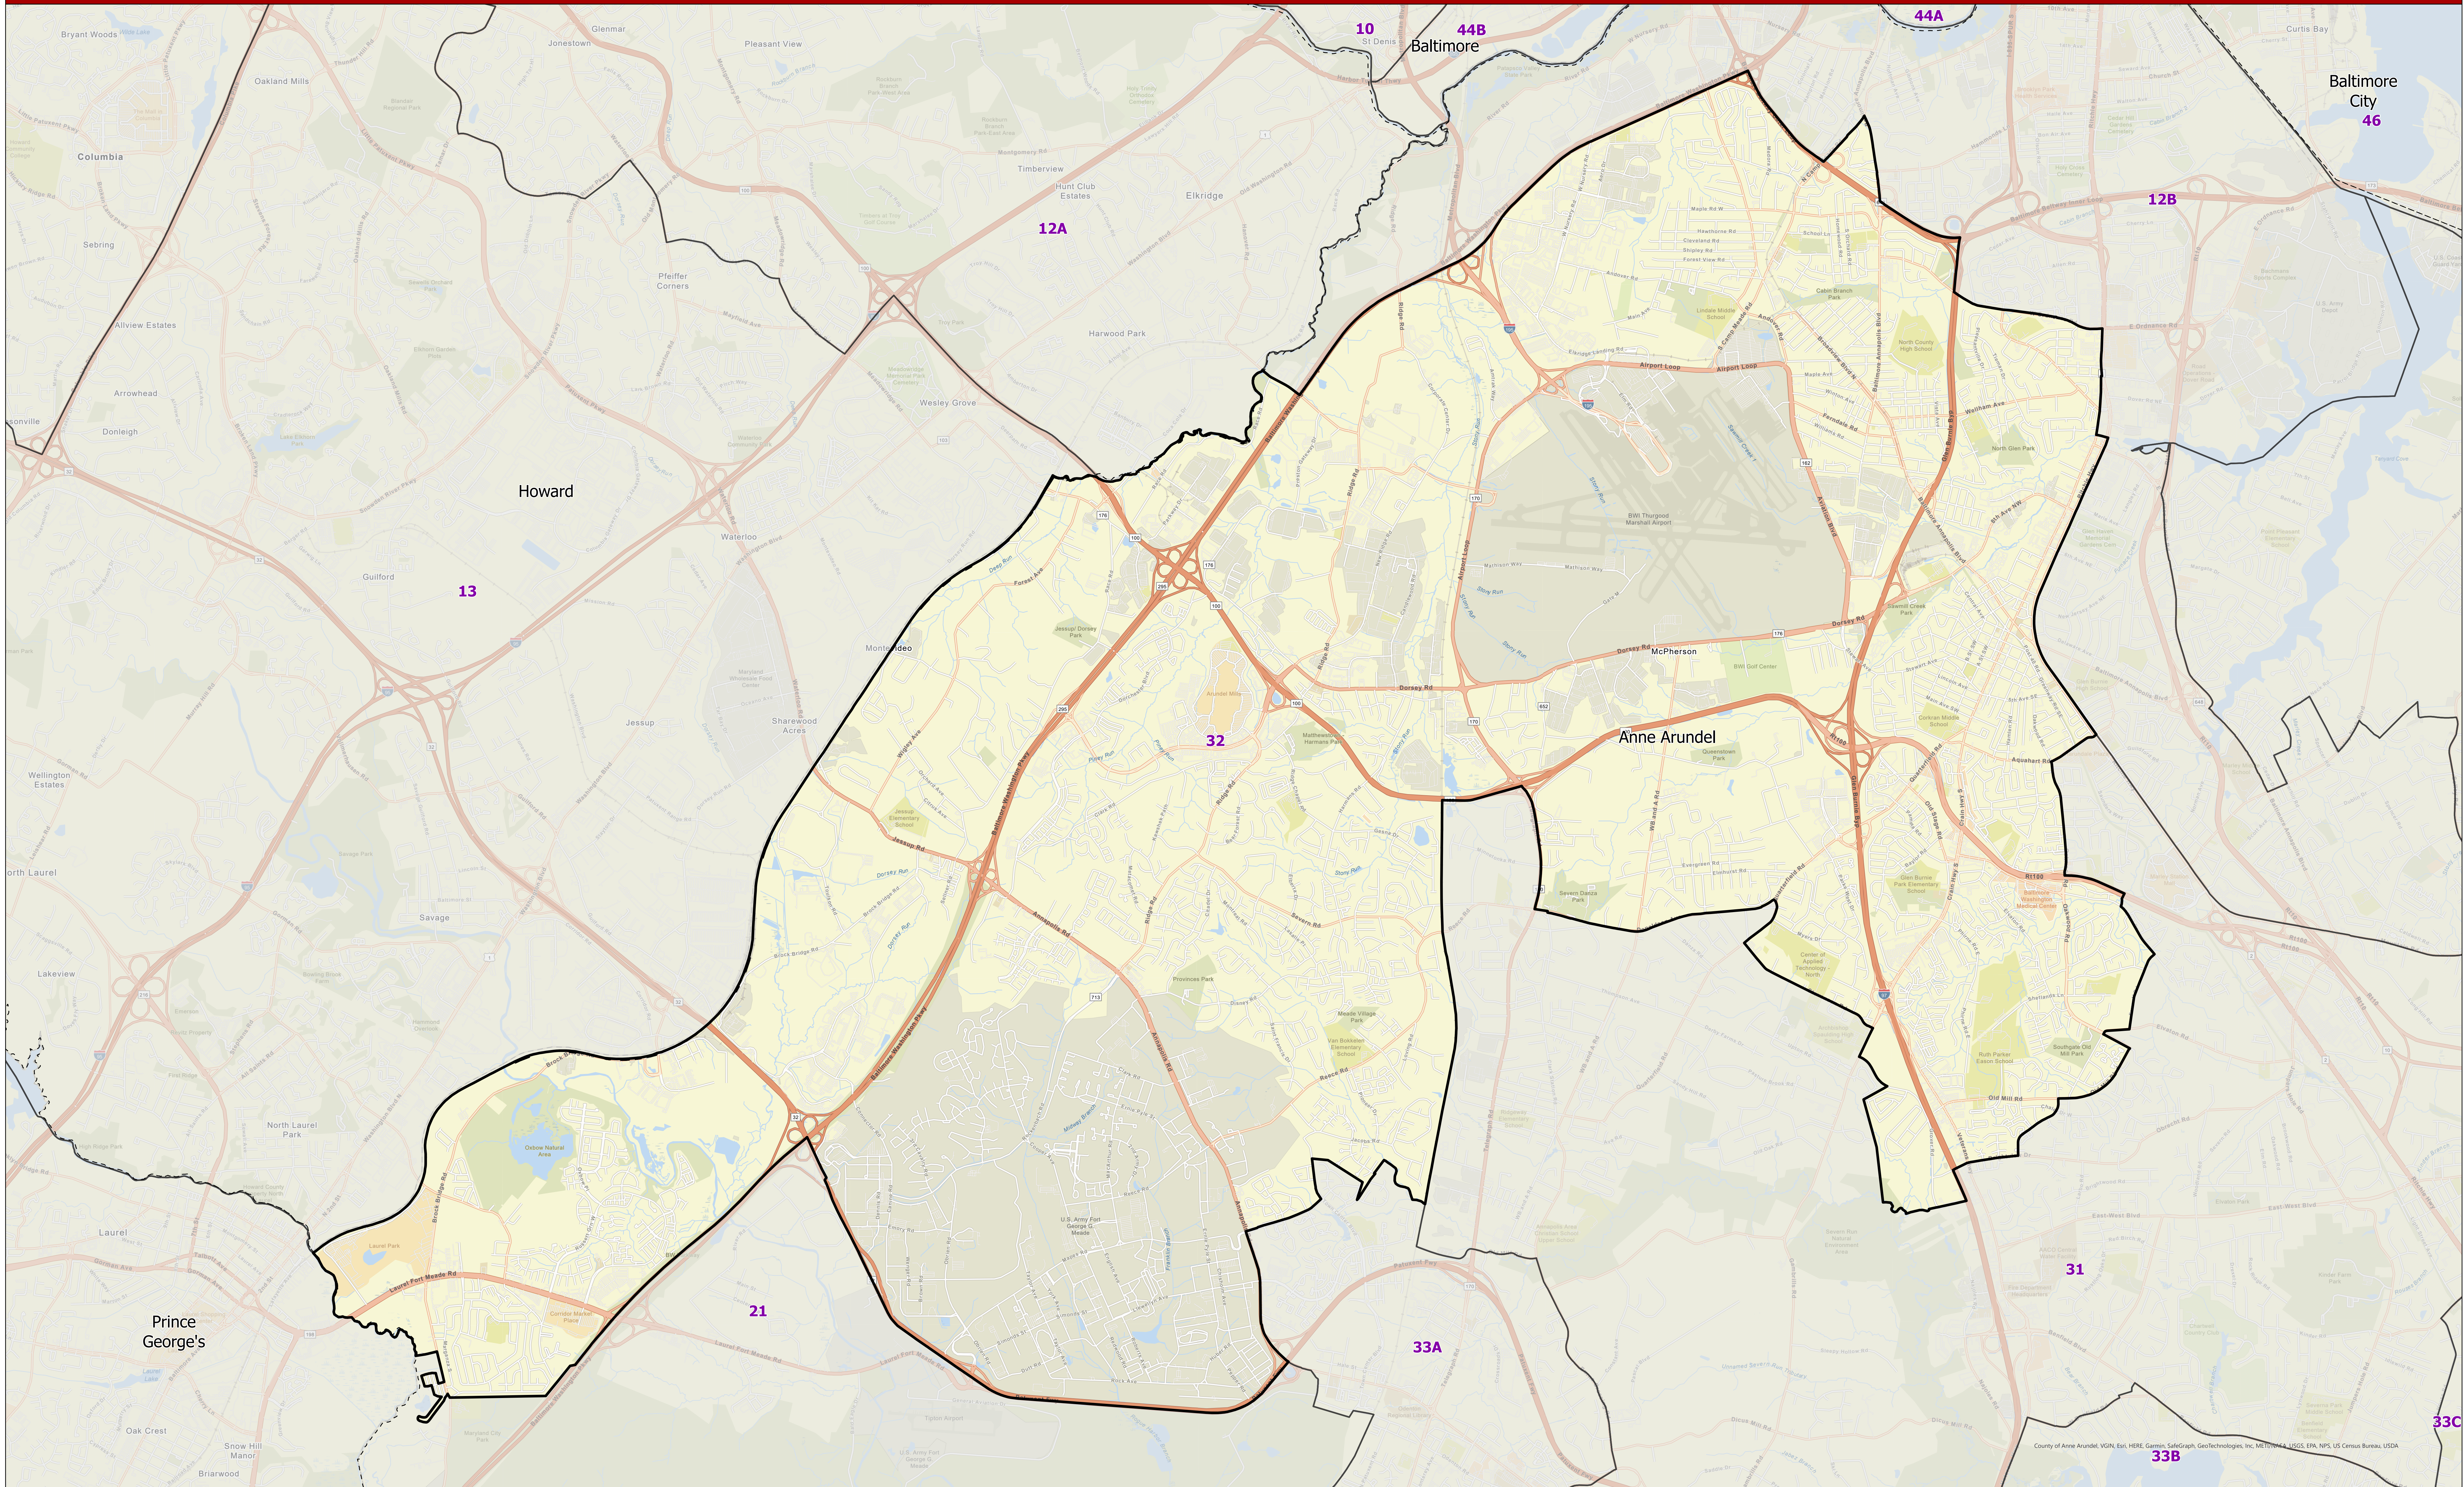

Maryland 2022 Legislative Districts

District 32

For more information on 2022 Legislative Maps, visit [MD Election Boundary application](#).

Senate Bill 1012, Senate Joint Resolution 2 - General Assembly 2022 Session

Data Source: 2020 Census TIGER/Line Files & Senate Joint Resolution 2
General Assembly 2022 Session
Prepared by the Maryland Department of Planning
July 2022

Legend

- County Boundary
- District