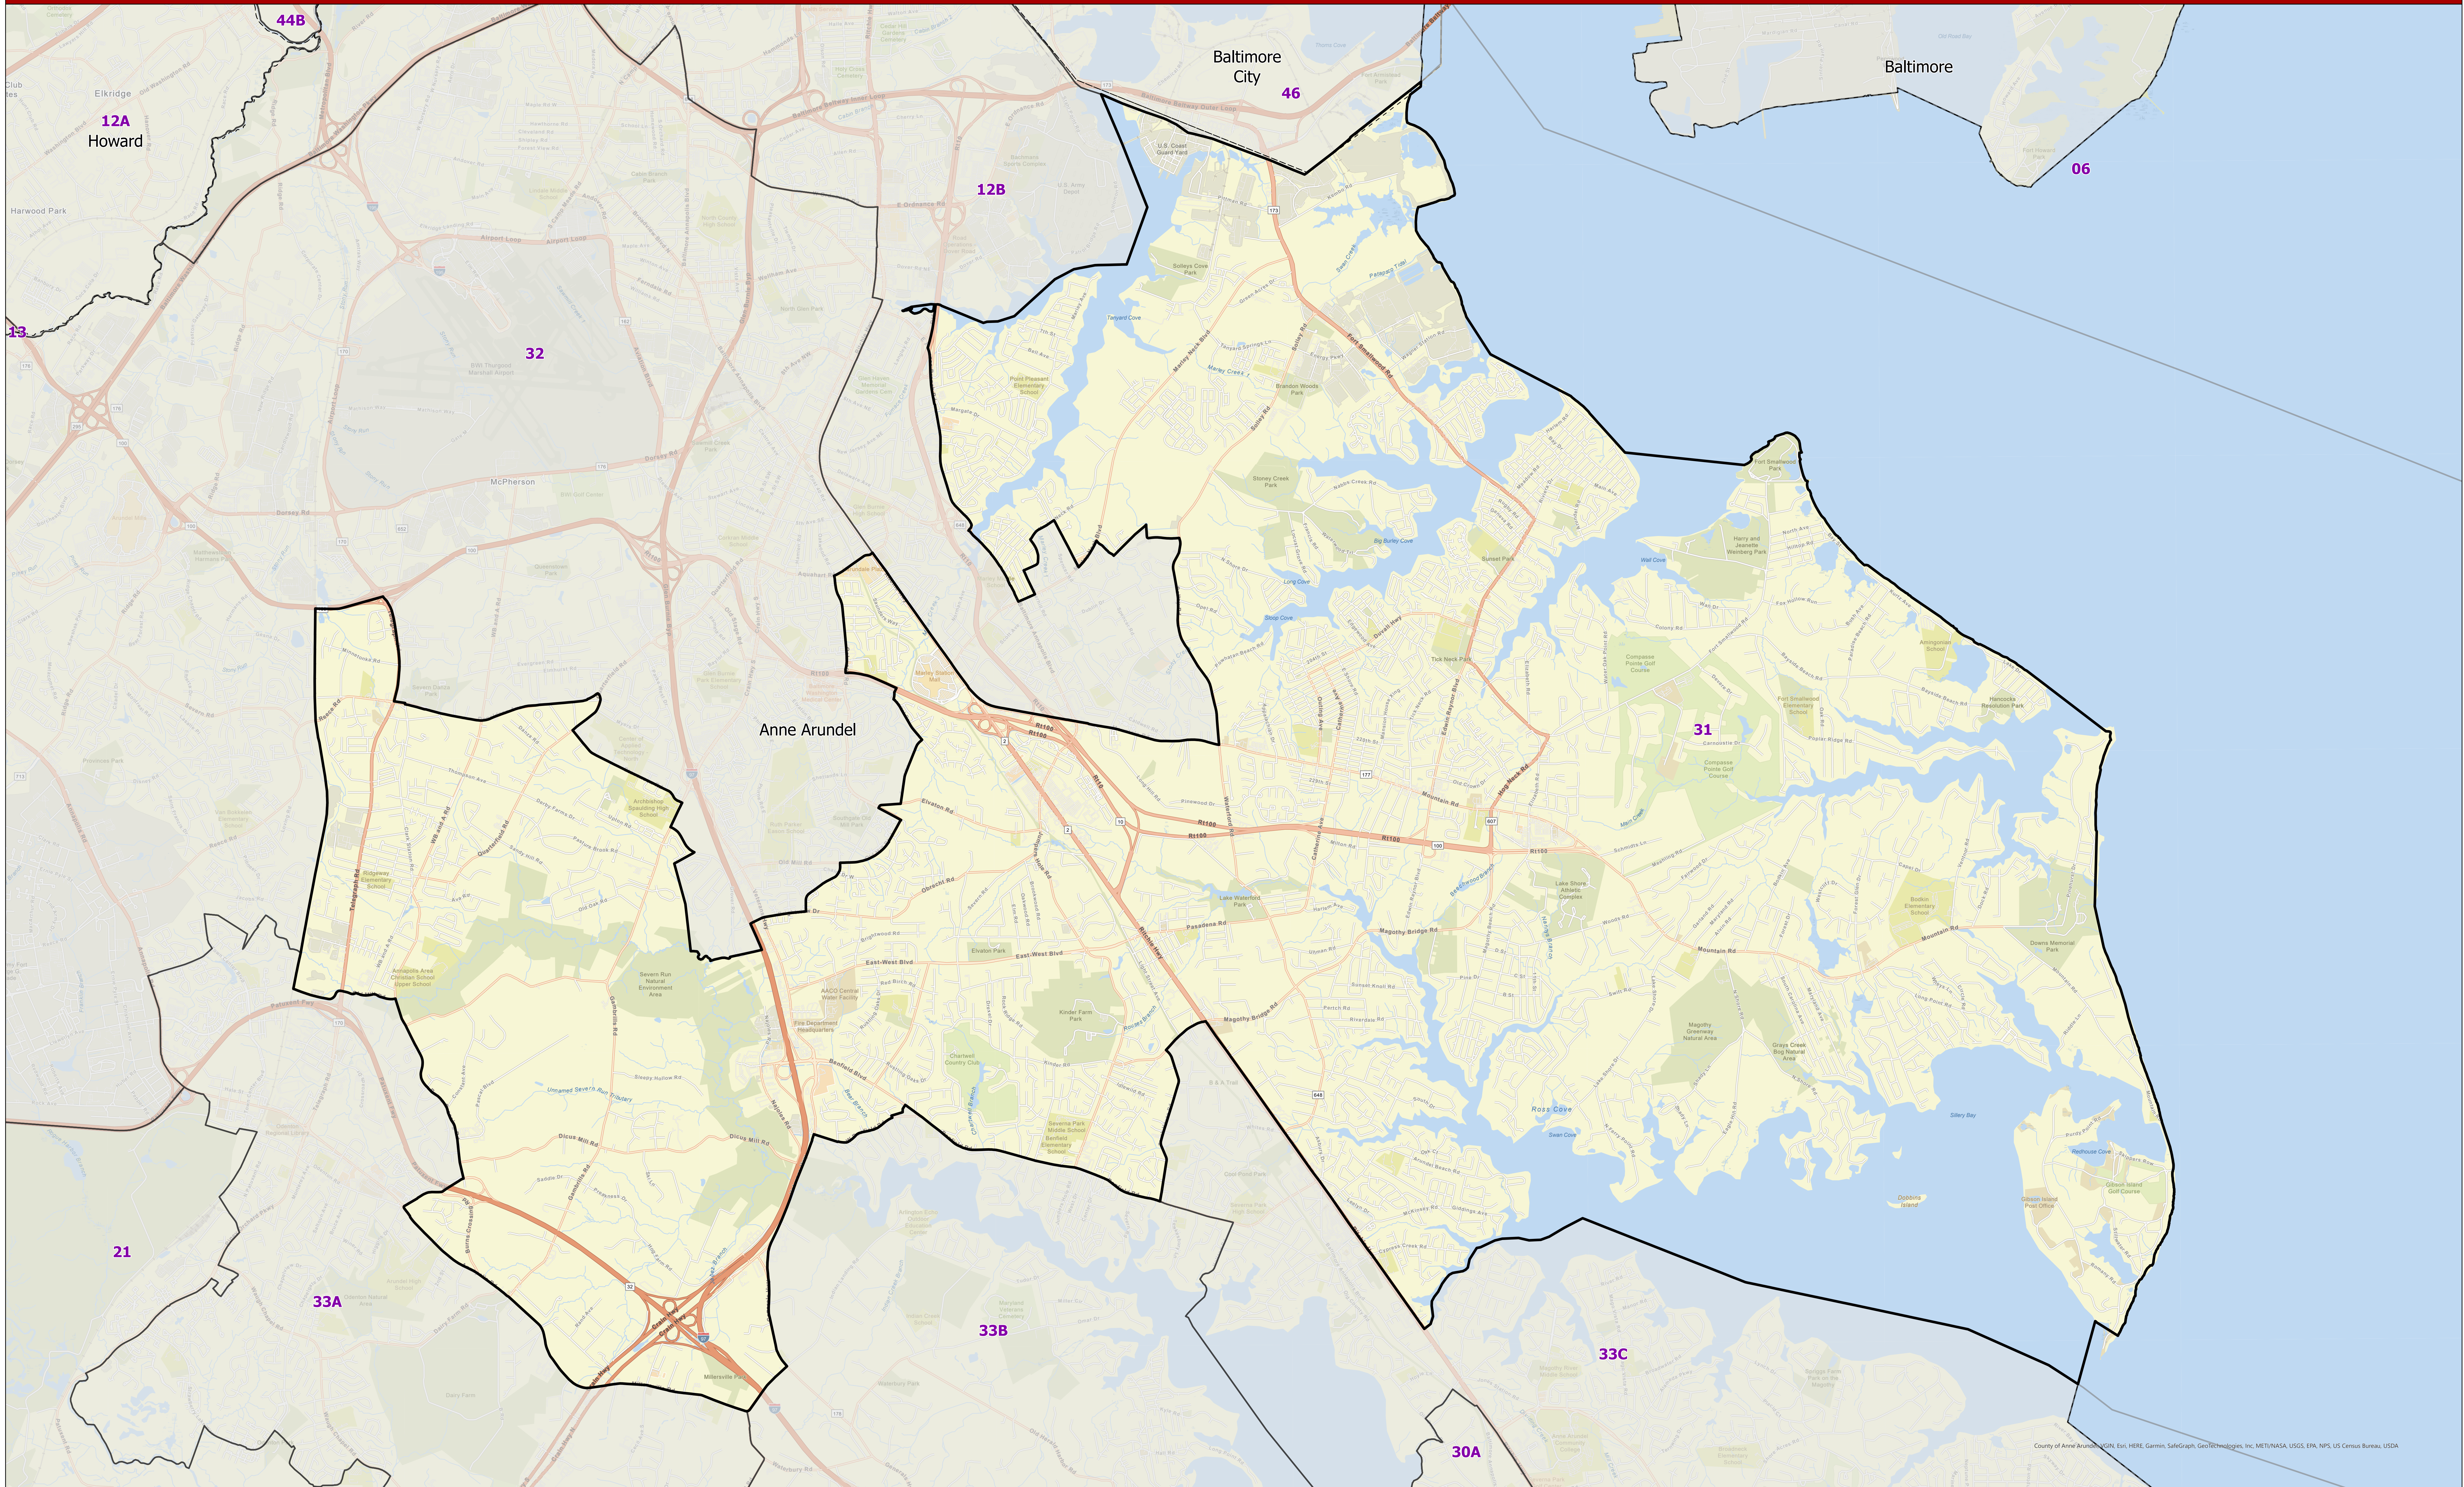

# Maryland 2022 Legislative Districts

## District 31

Senate Bill 1012, Senate Joint Resolution 2 - General Assembly 2022 Session

For more information on 2022 Legislative Maps, visit [MD Election Boundary application](#).

Data Source: 2020 Census TIGER/Line Files & Senate Joint Resolution 2  
General Assembly 2022 Session  
Prepared by the Maryland Department of Planning  
July 2022

Legend

- County Boundary
- District