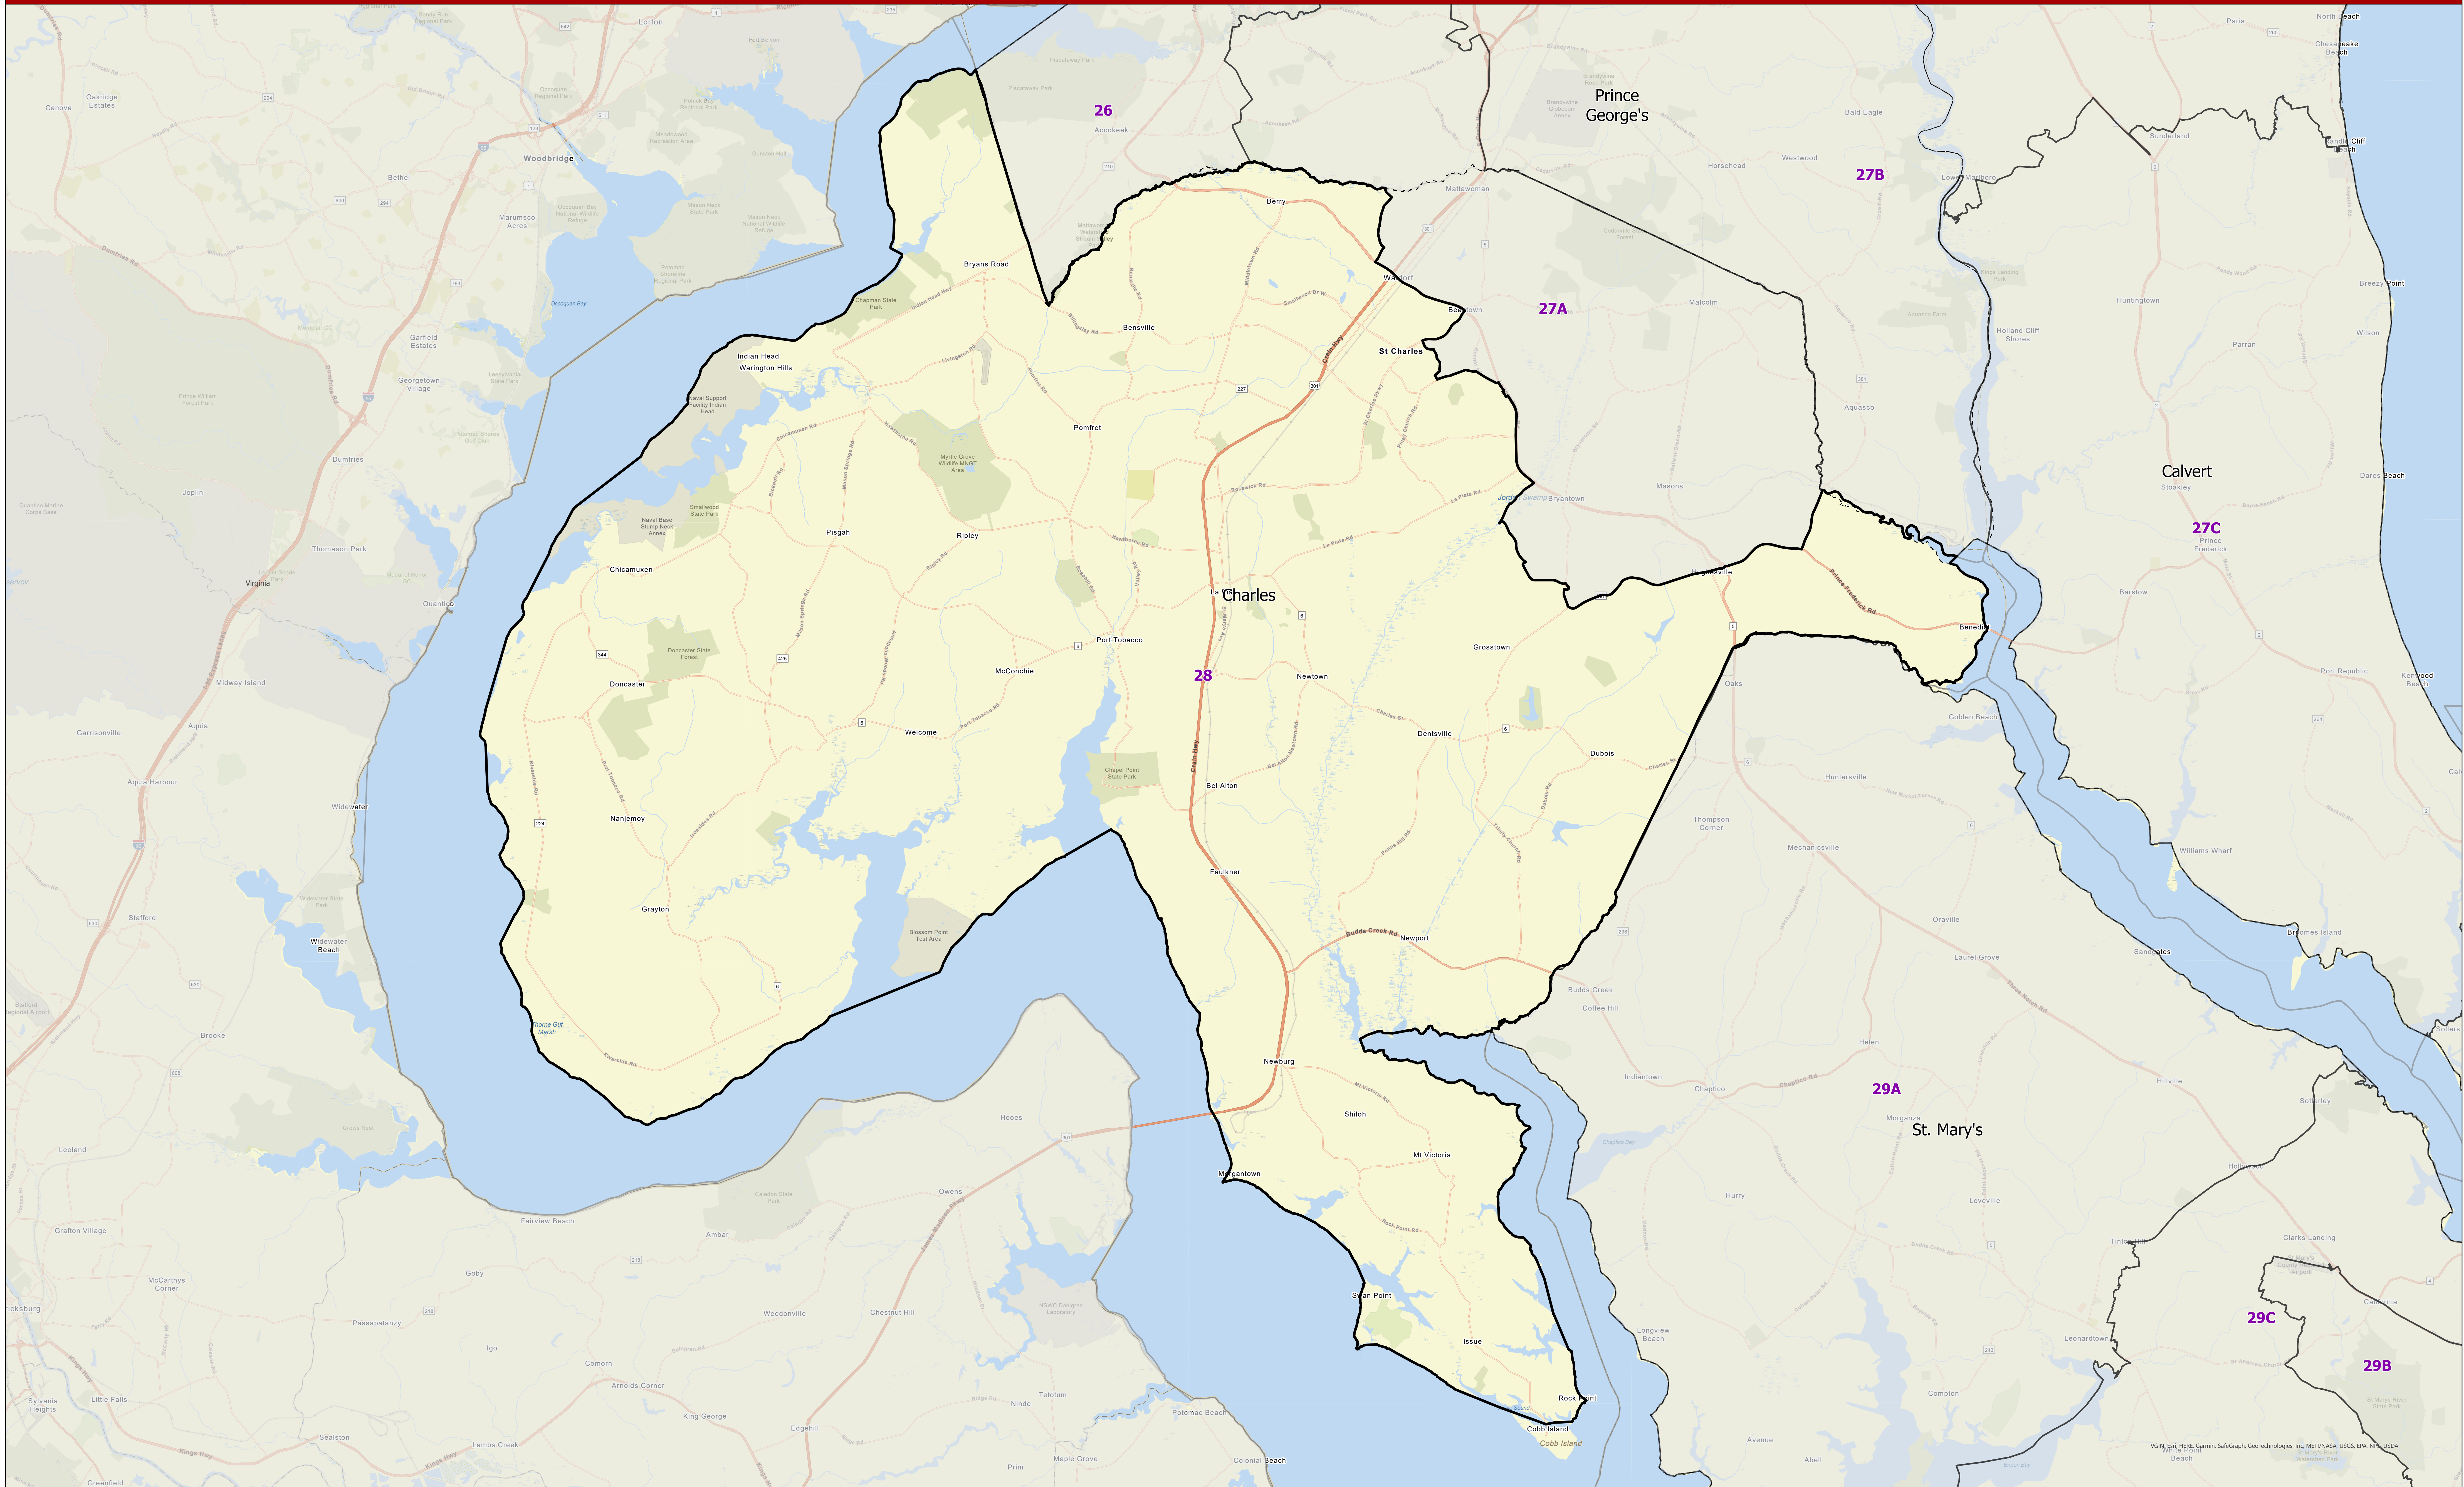

Maryland 2022 Legislative Districts

District 28

For more information on 2022 Legislative Maps, visit [MD Election Boundary application](#).

Senate Bill 1012, Senate Joint Resolution 2 - General Assembly 2022 Session

Data Source: 2020 Census TIGER/Line Files & Senate Joint Resolution 2
General Assembly 2022 Session
Prepared by the Maryland Department of Planning
July 2022