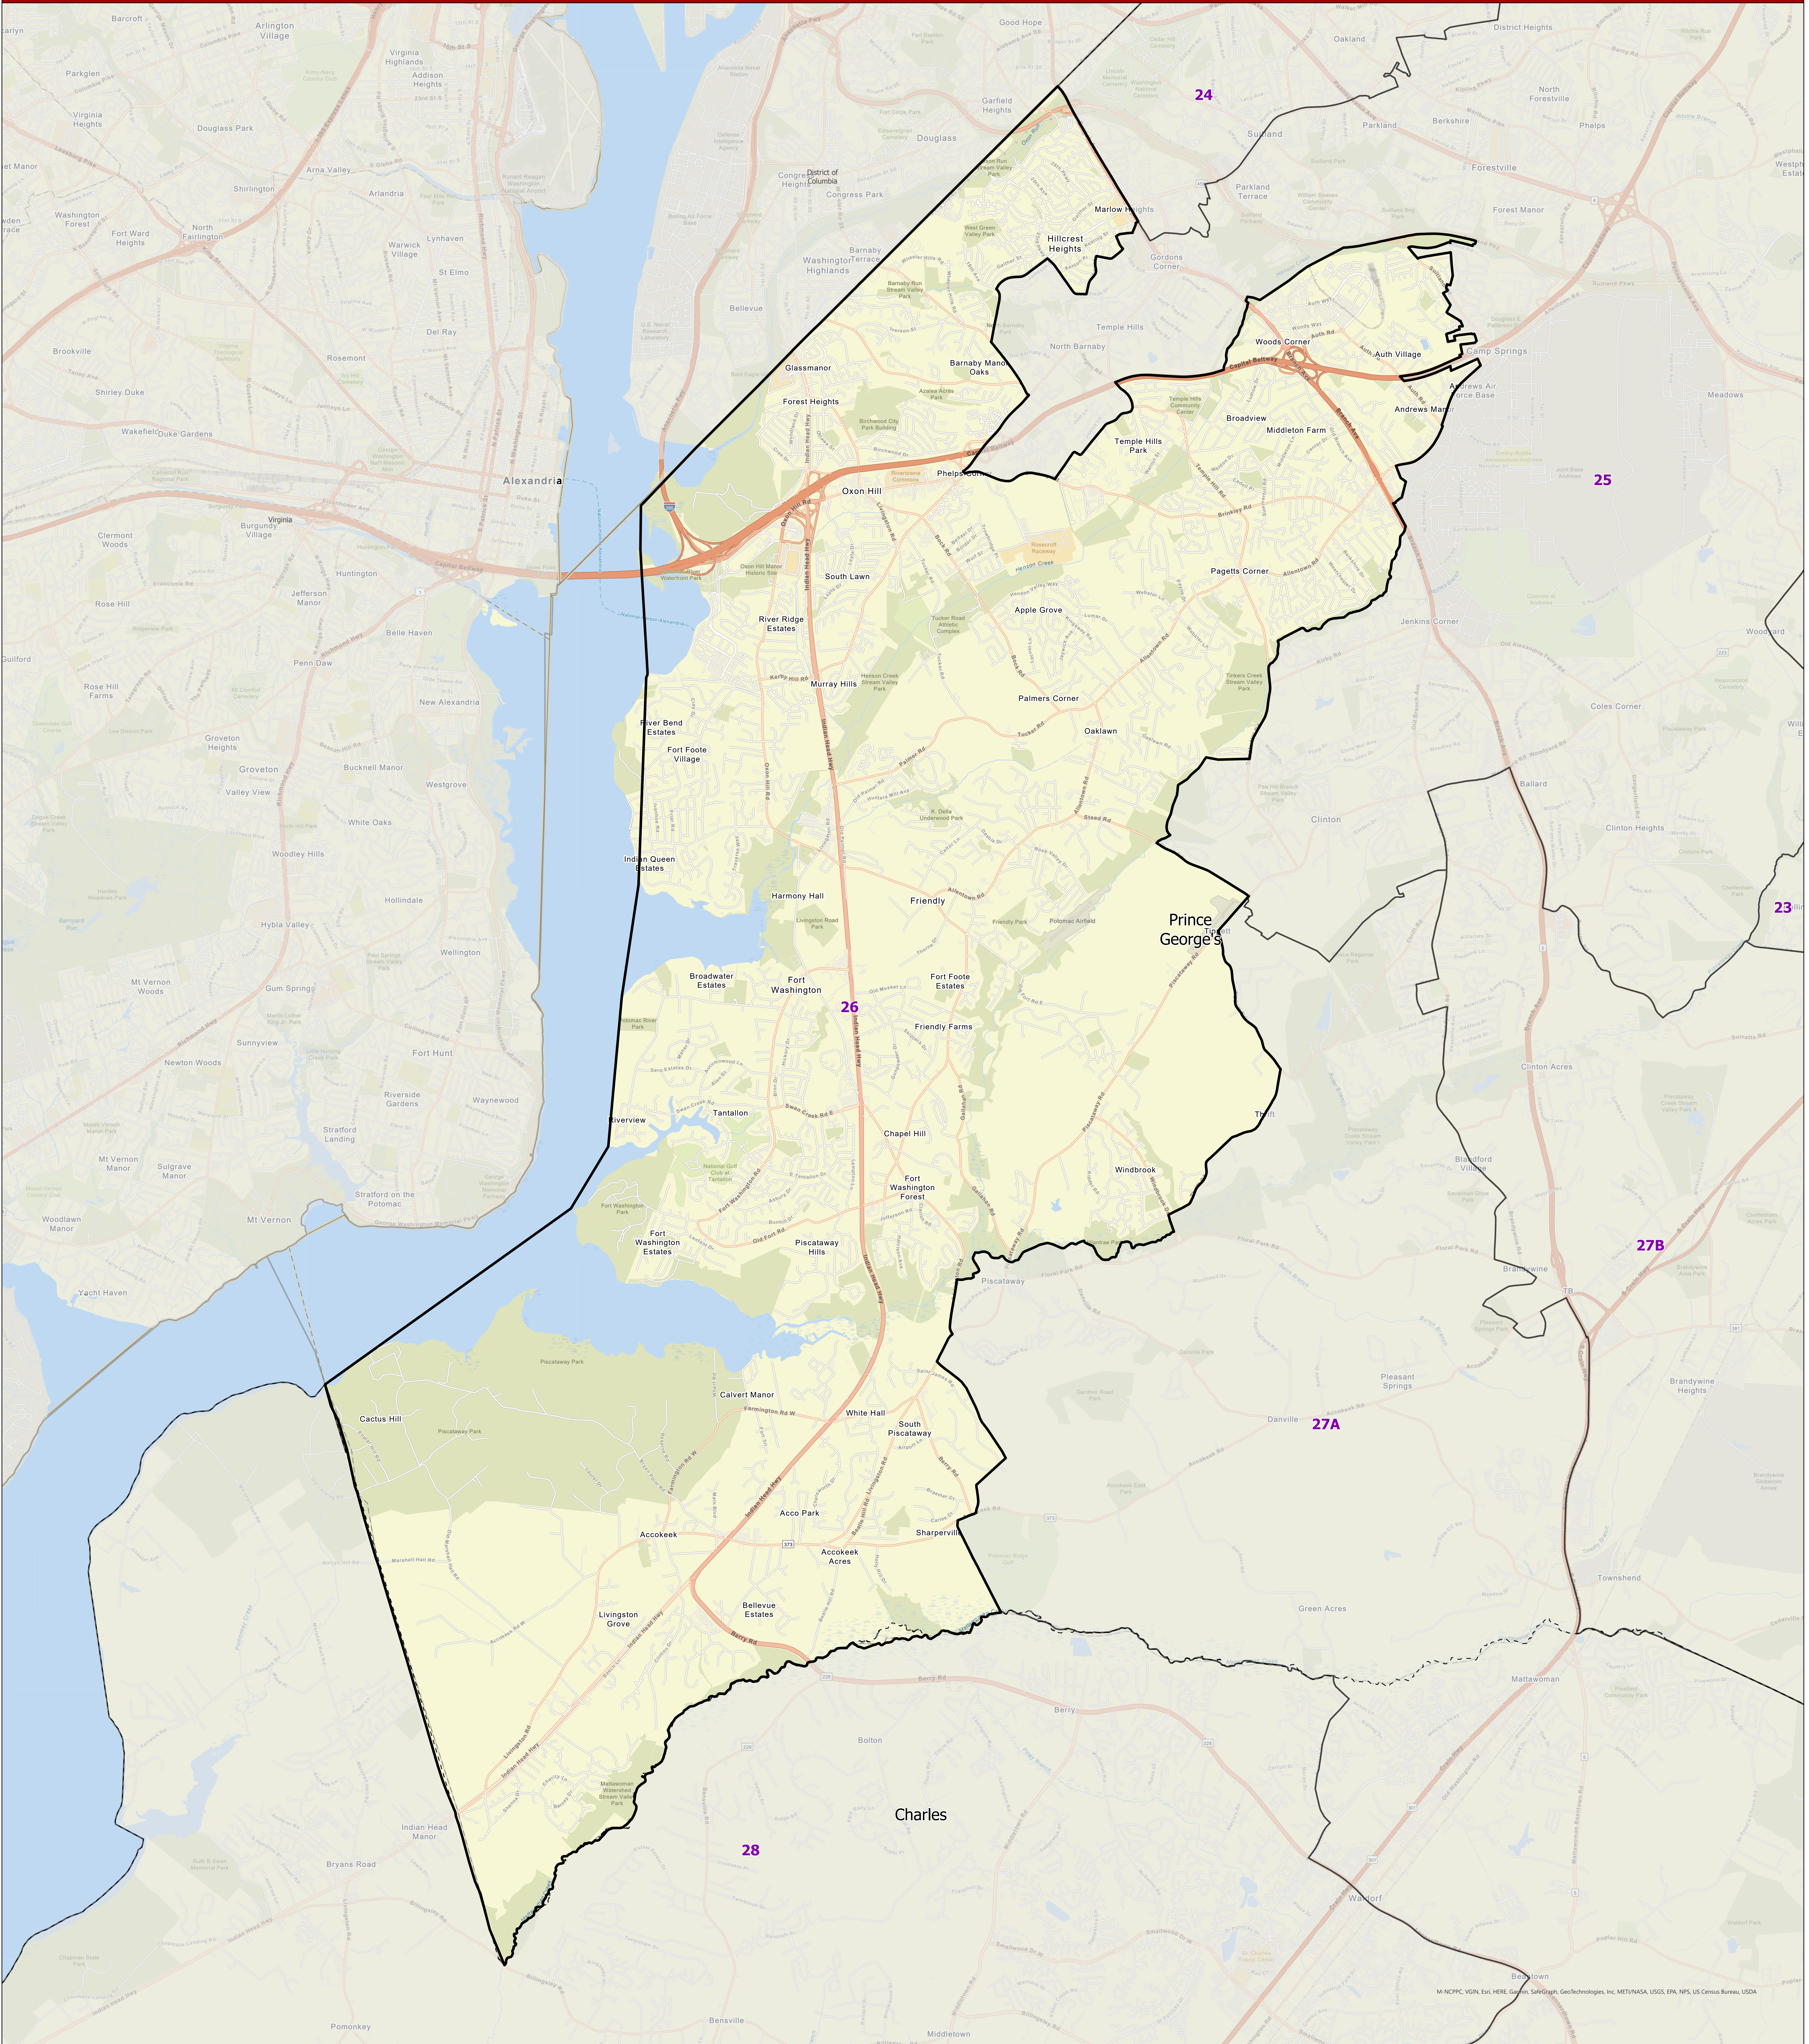

Maryland 2022 Legislative Districts

District 26

For more information on 2022 Legislative Maps, visit [MD Election Boundary application](#).

Senate Joint Resolution 2 - General Assembly 2022 Session

Data Source: 2020 Census TIGER/Line Files & Senate Joint Resolution 2
General Assembly 2022 Session
Prepared by the Maryland Department of Planning
July 2022

Legend

- County Boundary
- District